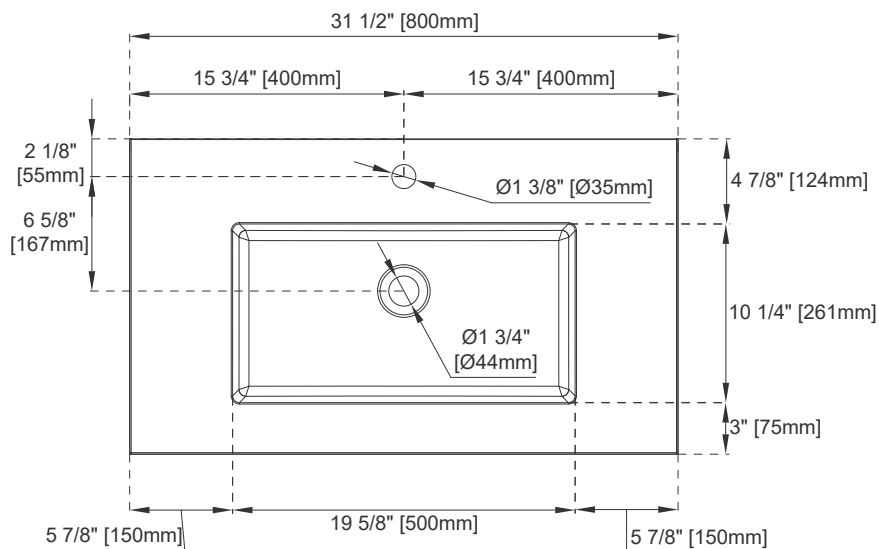

31.5" SWB SERIES BASIN

JAMES MARTIN
VANITIES

SWB-S31.5-CHB

SWB-S31.5-GW

Features and Materials

Countertop Materials: Composite Stone

Number of Basins: One, Integrated Sinktop

Basin Overflow: No

Certifications: ICC-ES PMG-1568

Dimension

Length: 31-1/2"

Width: 18-1/8"

Basin Depth: 5-1/8"

Overall Height: 6"

Visible Height: 5/8"

31.5" SWB SERIES BASIN

JAMES MARTIN VANITIES

SWB-S31.5-CHB

SWB-S31.5-GW

Top View

Side View

Front View

All dimensions are nominal

Visit website for warranty and installation information
www.jamesmartinvanities.com