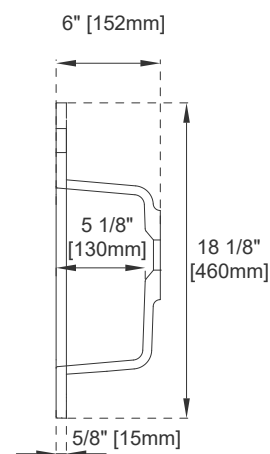

31.5" SWB SERIES BASIN

JAMES MARTIN
VANITIES

SWB-S31.5-CHB

SWB-S31.5-GW

Features and Materials

Countertop Materials: Composite Stone

Number of Basins: One, Integrated Sinktop

Basin Overflow: No

Certifications: ICC-ES PMG-1568

Dimension

Length: 31-1/2"

Width: 18-1/8"

Basin Depth: 5-1/8"

Overall Height: 6"

Visible Height: 5/8"

31.5" SWB SERIES BASIN

JAMES MARTIN VANITIES

SWB-S31.5-CHB

SWB-S31.5-GW

Top View

Side View

Front View

All dimensions are nominal

Visit website for warranty and installation information
www.jamesmartinvanities.com