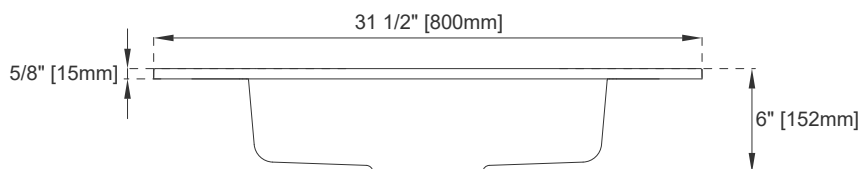

Certifications: ICC-ES PMG-1568

Dimension

Length: 31-1/2"

Width: 18-1/8"

Basin Depth: 5-1/8"

Overall Height: 6"

Visible Height: 5/8"

31.5" SWB SERIES BASIN

JAMES MARTIN VANITIES

SWB-S31.5-CHB

SWB-S31.5-GW

Top View

Side View

Front View

All dimensions are nominal

Visit website for warranty and installation information
www.jamesmartinvanities.com