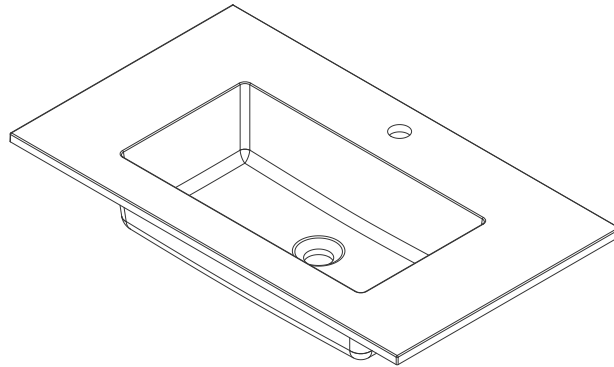

31.5" SWB SERIES BASIN

JAMES MARTIN
VANITIES

SWB-S31.5-CHB

SWB-S31.5-GW

Features and Materials

Countertop Materials: Composite Stone

Number of Basins: One, Integrated Sinktop

Basin Overflow: No

Certifications: ICC-ES PMG-1568

Dimension

Length: 31-1/2"

Width: 18-1/8"

Basin Depth: 5-1/8"

Overall Height: 6"

Visible Height: 5/8"

31.5" SWB SERIES BASIN

JAMES MARTIN VANITIES

SWB-S31.5-CHB

SWB-S31.5-GW

Top View

Side View

Front View

All dimensions are nominal

Visit website for warranty and installation information
www.jamesmartinvanities.com