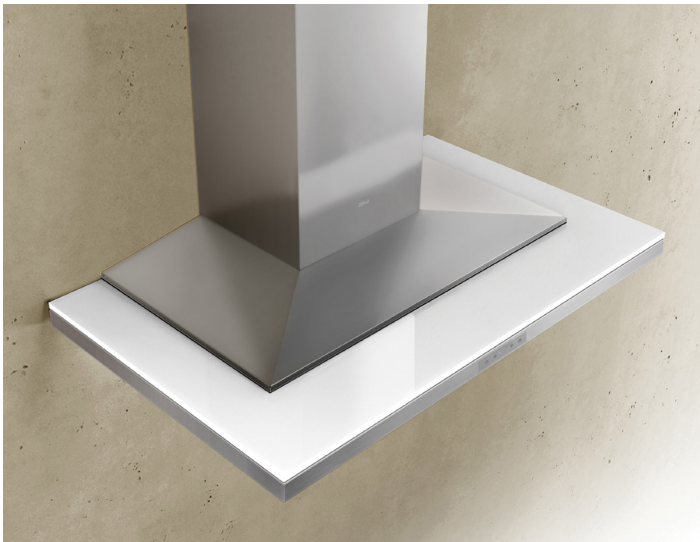

A streamlined fusion of black, or white glass and stainless steel with a light, floating effect are sandwiched together in a reimagining of the classic range hood.

Front

Side

Wireless Remote Control

Top

DESIGNER:
ROBERT BRUNNER

MODEL

White Glass w/ Stainless Steel	ALA-M90BW	ALA-E42BW
Black Glass w/ Stainless Steel	ALA-M90BB	ALA-E42BB
Size	90cm (35-3/8")	42"

PERFORMANCE

Internal Blower (CBI-290A)*	200-290 CFM, 1.4-3 sones	200-290 CFM, 1.4-3 sones
Internal Blower (CBI-600A)*	240-600 CFM, 1.8-6 sones	240-600 CFM, 1.8-6 sones
In-Line Blower (PBN-1000A)*	500-1,000 CFM, sones NA	500-1,000 CFM, sones NA
External Blower (CBE-1000)*	500-1,000 CFM, sones NA	500-1,000 CFM, sones NA

FEATURES

Controls	Capacitive Touch	Capacitive Touch
Speed Levels	3	3
Auto Delay-Off	Yes	Yes
CleanAir Function**	Yes	Yes
Lighting	LED Strip x 2 (6W)	LED Strip x 2 (6W)
Tri-Level Lighting	Yes	Yes
Filters	Decorative Mesh x2	Decorative Mesh x2
Wireless Remote Control	Yes, RF	Yes, RF
Recirculating	Yes	Yes
Extension Duct Cover	Yes	Yes