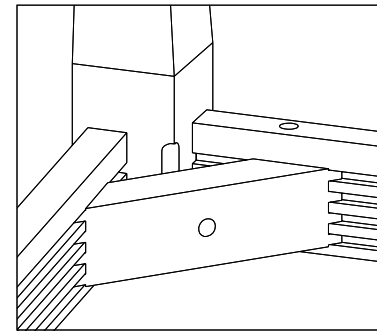

CONSTRUCTION FEATURES

When it comes to our process, we have it down to a fine art. Always mindful of keeping the natural appearance of our wood, we reinforce boards, sand them down, and then stain and shade them to obtain the desired color tone giving the furniture a one-of-a-kind appearance. Aiming to bring out wood's natural beauty, our goal has always been the same: when your new dining room centerpiece arrives at your door, that it exceeds your expectations and gives you the same feeling of pride and joy we had in creating it.

CANADEL'S EXCLUSIVE PROTECTION

Canadel has developed a unique protection made with a catalyzed lacquer base.

CORNER BLOCKED

All chairs have corner blocks on all four sides—blocks attached with glue and a bolt for a tight joint and added frame strength. They are designed and tested to a capacity of 450 pounds.