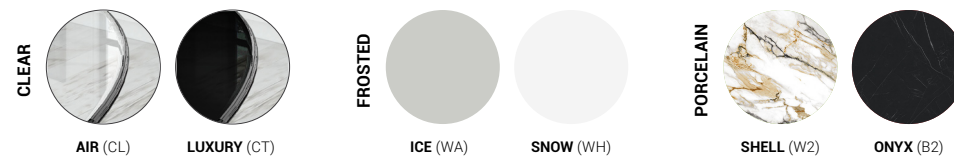

27

3XUQC
CHAIR 5139
CNF05139TK01MNA
TABLE 4084 DP
GRE04084CL01MDPNF

GLASS & PORCELAIN OPTIONS

DISCOVER CANADEL

INSPIRED MAGAZINE

More than 70 pages of decor ideas and much more!

INSTAGRAM

Follow us on Instagram, and get inspired by our stylish dining room sets and more!