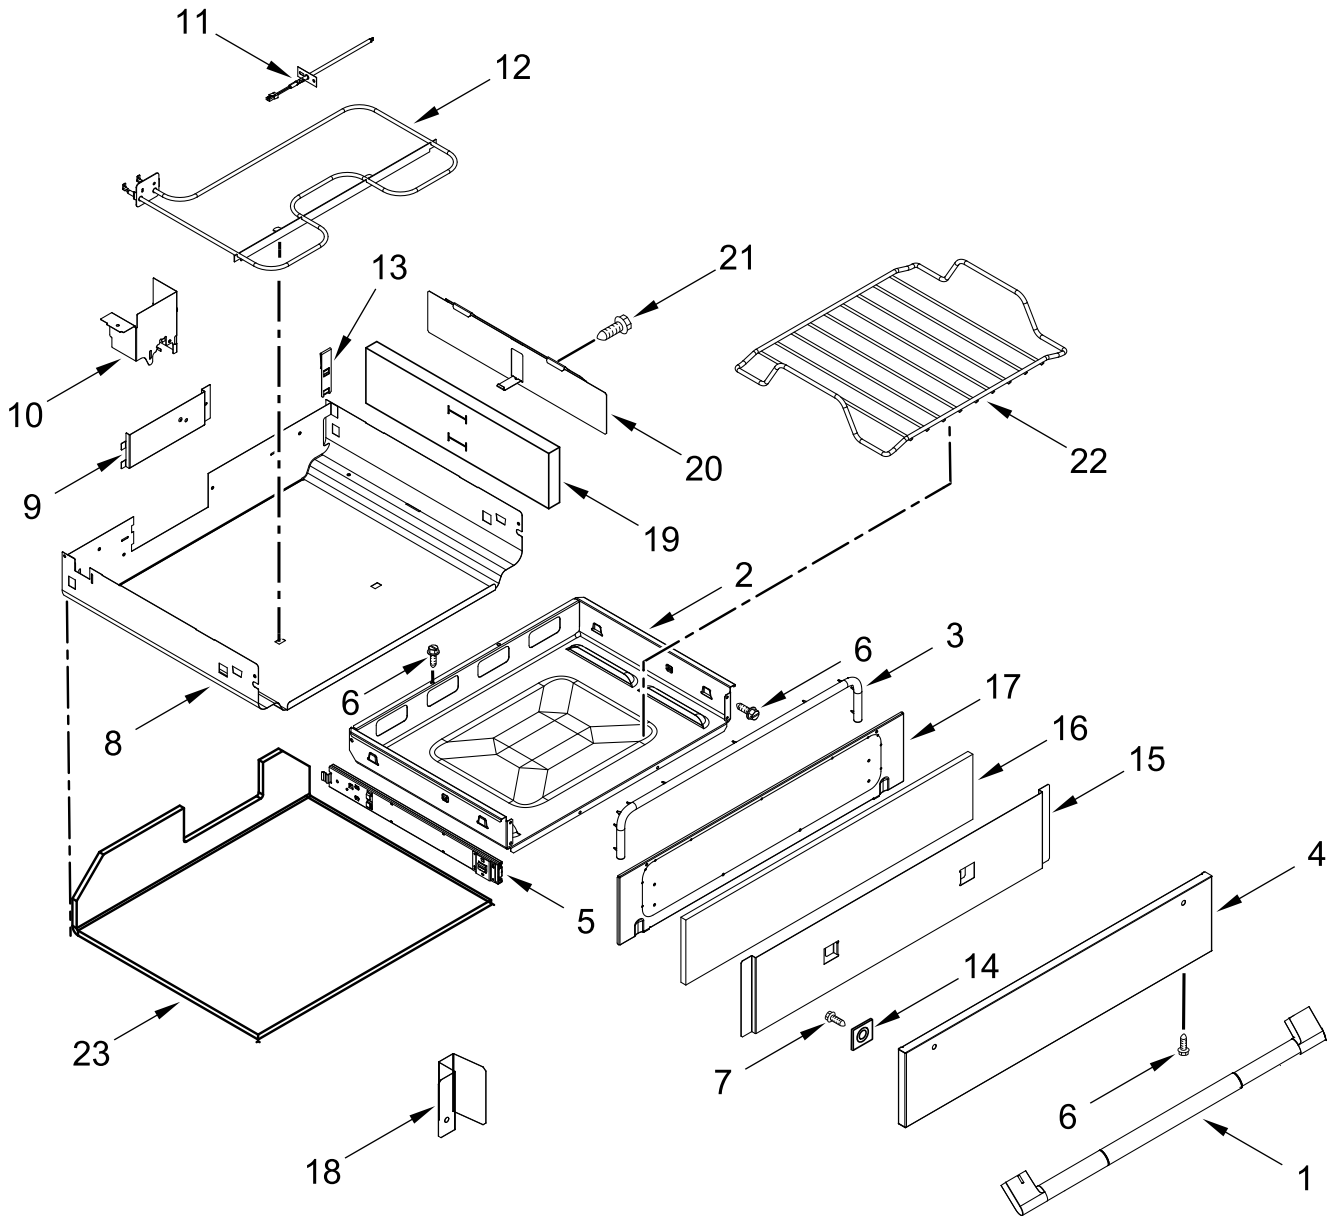

DRAWER PARTS

DRAWER PARTS

<u>Illus. No.</u>	<u>Part No.</u>	<u>Description</u>	<u>Illus. No.</u>	<u>Part No.</u>	<u>Description</u>	<u>Illus. No.</u>	<u>Part No.</u>	<u>Description</u>
1		Assembly, Drawer Handle	11	W10586204	Sensor	23	W10551011	Insulation, Bake Drawer Bottom
	W11600908	Stainless	12	W10541944	Element, Bake			FOLLOWING PARTS NOT ILLUSTRATED
2	W10757442	Drawer,Bake	13	W10551019	Cover, Side			
3	W10550987	Seal, Drawer	14	3823F017-45	Spacer, Handle			
4		Panel, Drawer Front	15	W10551018	Insulation, Drawer Front		W10550983	Insulation, Retainer Bake Drawer
	W10541958	Stainless	16	W10550982	Insulation, Drawer		W10541960	Insulation, Drawer Top
5	W10921904	Slide, Drawer (Left)	17	W10541947	Panel, Front Inner			
	W10921905	Slide, Drawer (Right)	18	W10655446	Shield, Corner			
6	W10327235	Screw	19	W10550984	Insulation, Drawer Side			
7	8533988	Screw	20	W10550985	Retainer, Side Insulation			
8	W10634260	Enclosure, Warming	21	3196560	Screw			
9	W10727084	Cover, Gas Valve	22	W10602493	Rack, Bake Drawer			
10	W10634259	Cover, Wire