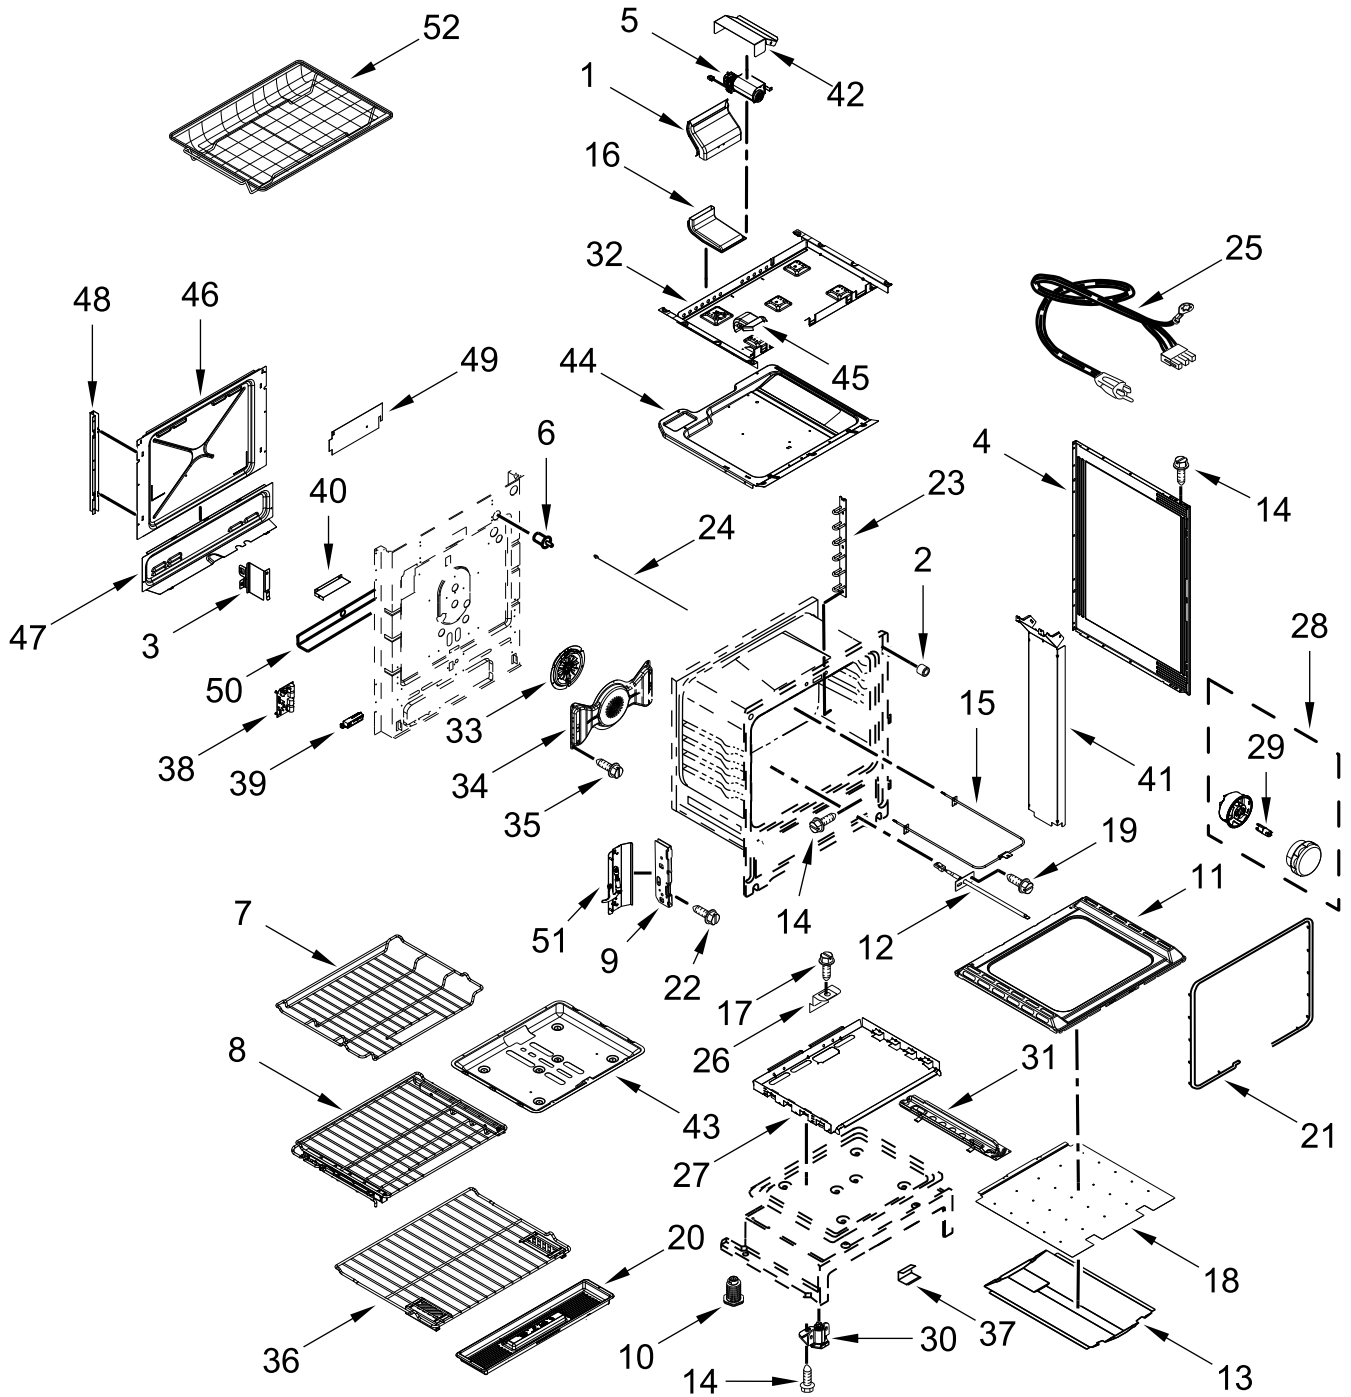

CHASSIS PARTS

CHASSIS PARTS

<u>Illus. No.</u>	<u>Part No.</u>	<u>Description</u>	<u>Illus. No.</u>	<u>Part No.</u>	<u>Description</u>	<u>Illus. No.</u>	<u>Part No.</u>	<u>Description</u>
1	W10614920	Assembly, Flue	22	W10031780	Screw	42	W10162255	Duct, Cover
2	9758701	Spacer, Door	23	W10603482	Rack, Ladder	43	W11379356	Pan, Bake
3	W10273002	Bracket, Oven Support	24	W10273192	Rod, Door Switch	44	W10289168	Box, Burner SI
4		Panel, Side	25	W10889764	Cord, Power	45	W10162257	Duct, Cooktop
	W10162245	Black	26	W10035900	Support, Oven Bottom	46	W11379354	Cover, Back
5	W11467246	Cooling Fan	27	W10541959	Shield, Bake	47	W10162249	Cover, Wire
6	W11511828	Switch, Door	28	W11544377	Light Assembly	48	W10162241	Channel, Rear
7	W10554006	Rack, Maximum Capacity	29	W10571723	Bulb, Halogen 40 Watts	49	W11117035	Shield, Wire
8	W10911366	Rack, Sliding	30	W10341186	Front Foot Assembly	50	W10435470	Brace, Main Back
9	W10634238	Hinge, Receiver	31	W10390008	Base Rail Assembly (Left)	51	W10605411	Receiver, Slow Close Hinge
10	W10058460	Foot, Leveling		W10390007	Base Rail Assembly (Right)	52	W11526015	Basket, Air Fry
11	W10211368	Bottom, Oven						FOLLOWING PARTS NOT ILLUSTRATED
12	W10586204	Sensor	32	W11320442	Gas Box Burner		4820F015-59	Insulation, Strap
13	3601P356-45	Baffle, Bake Burner	33	W11353926	Convection Assembly		W10289173	Insulation, Wrap
14	3196178	Screw	34	W10554262	Baffle, Full Convection		W10162240	Insulation, Back
15	W10552502	Element, Broil Assist	35	W10362924	Screw		W10701082	Insulation, Vent Trim
16	W11040249	Assembly, Flue (Upper)	36	W10554005	Rack, Heavy Duty		7111P017-60	Clamp, Wire
17	W10362924	Screw	37	W10137382	Clip, Panel		3196896	Clip, Wire
18	W10323077	Diffuser, Flame	38	W10457998	Module, Spark (0 plus 2)			
19	3196178	Screw	39	W10475149	Module, Spark			
20	W10686408	Kit, Reservoir (Steam Rack)	40	W11206138	Guard, Splash			
21	W11491752	Gasket, Door	41	W10162254	Duct, Cooling