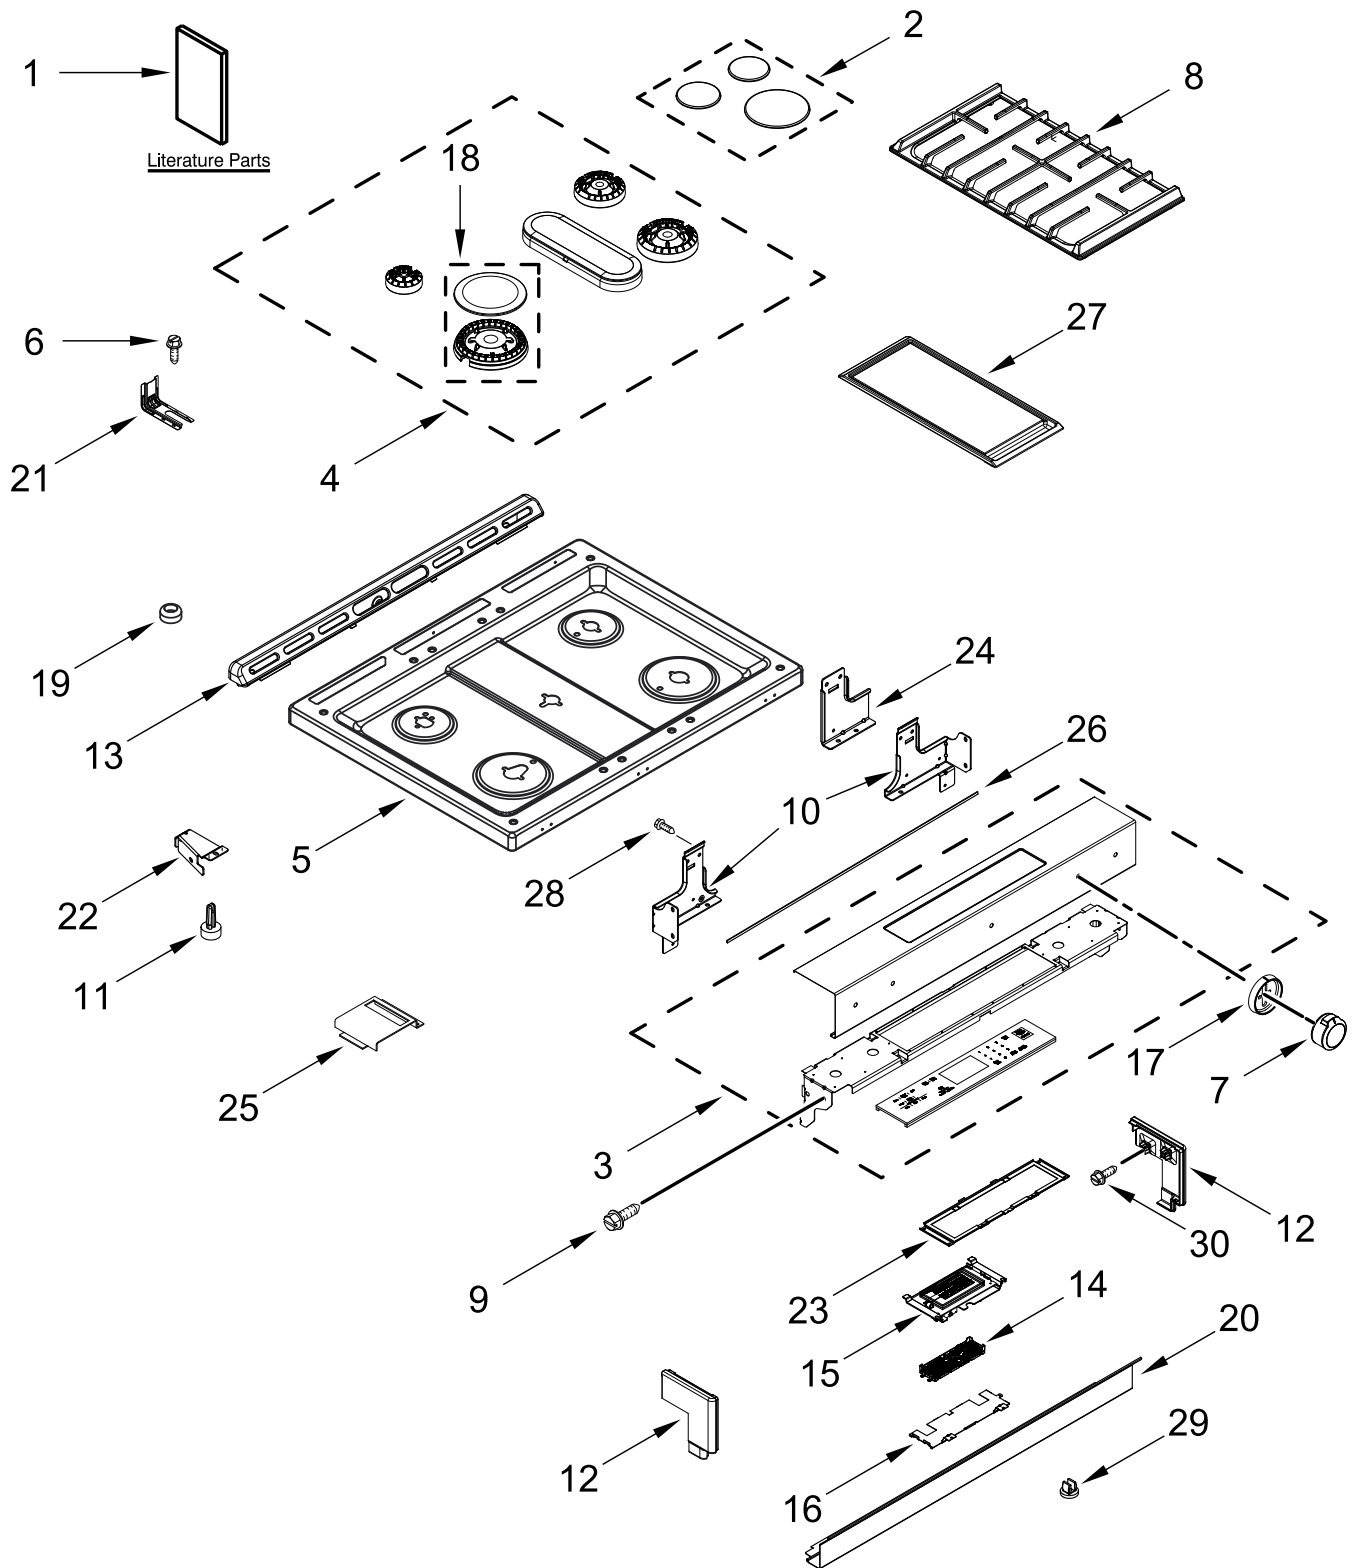

KitchenAid®

GAS RANGE

MODELS:

JGS1450ML0 (Stainless)

COOKTOP PARTS

COOKTOP PARTS

<u>Illus. No.</u>	<u>Part No.</u>	<u>Description</u>	<u>Illus. No.</u>	<u>Part No.</u>	<u>Description</u>	<u>Illus. No.</u>	<u>Part No.</u>	<u>Description</u>
1		Literature Parts	12		Endcap	27	W10432544	Griddle
	W11615559	Dimension Guide		W10557751	Stainless (Left)	28	W10067840	Screw
	W11602522	Owners Manual		W10557754	Stainless (Right)	29	W10645947	Grommet
	W11602648	Tech Sheet	13		Trim, Vent	30	9780274	Screw
	W11619449	Quick Start Guide		W10577782	Stainless			FOLLOWING PARTS NOT ILLUSTRATED
2		Burner Cap Kit	14	W11603772	Control, MRC2	W11635421		Harness, Main
	W11367440	Black (Set of 3)	15	W10759324	Assembly, Display	W10754419		Harness, Bake and Broil
3		Console	16	W10558372	Bracket, Control	W10598169		Harness, Display
	W11606821	Stainless	17		Bezel	W11635422		Harness, Bake and Warm Drawer
4	W11367105	Burner Kit (Set of 5)		W11592976	Stainless	W10575120		Harness, Keypad
5		Cooktop	18	W11366282	Burner Kit (Includes Cap and Spreader)	313438		Clip, Harness
	W11316217	Stainless			(Left Front)	3196520		Clip, Wire
6	7101P485-60	Screw, Anti-Tip Kit	19	W10854253	Bumper	W10580229		Wire, Ground
7		Knob	20		Console, Lower Panel			
	W11592981	Stainless (All except Left Front)		W10565662	Stainless			
	W10786064	Stainless (Left Front)	21	W11379947	Bracket, Anti-Tip			
8		Grate Kit	22	W10162253	Brace, Corner (Left)			
	W11188538	Black		W10162252	Brace, Corner (Right)			
9	3196169	Screw	23	W10557780	Bracket, Control			
10	W11563529	Bracket, Support (Left)	24	W10598048	Bracket, Console (Center)			
	W11563527	Bracket, Support (Right)	25	W11158783	Shield, Keypad			
11	8016P022-60	Glide, Main Top	26	W11512127	Gasket, Console and Cooktop			