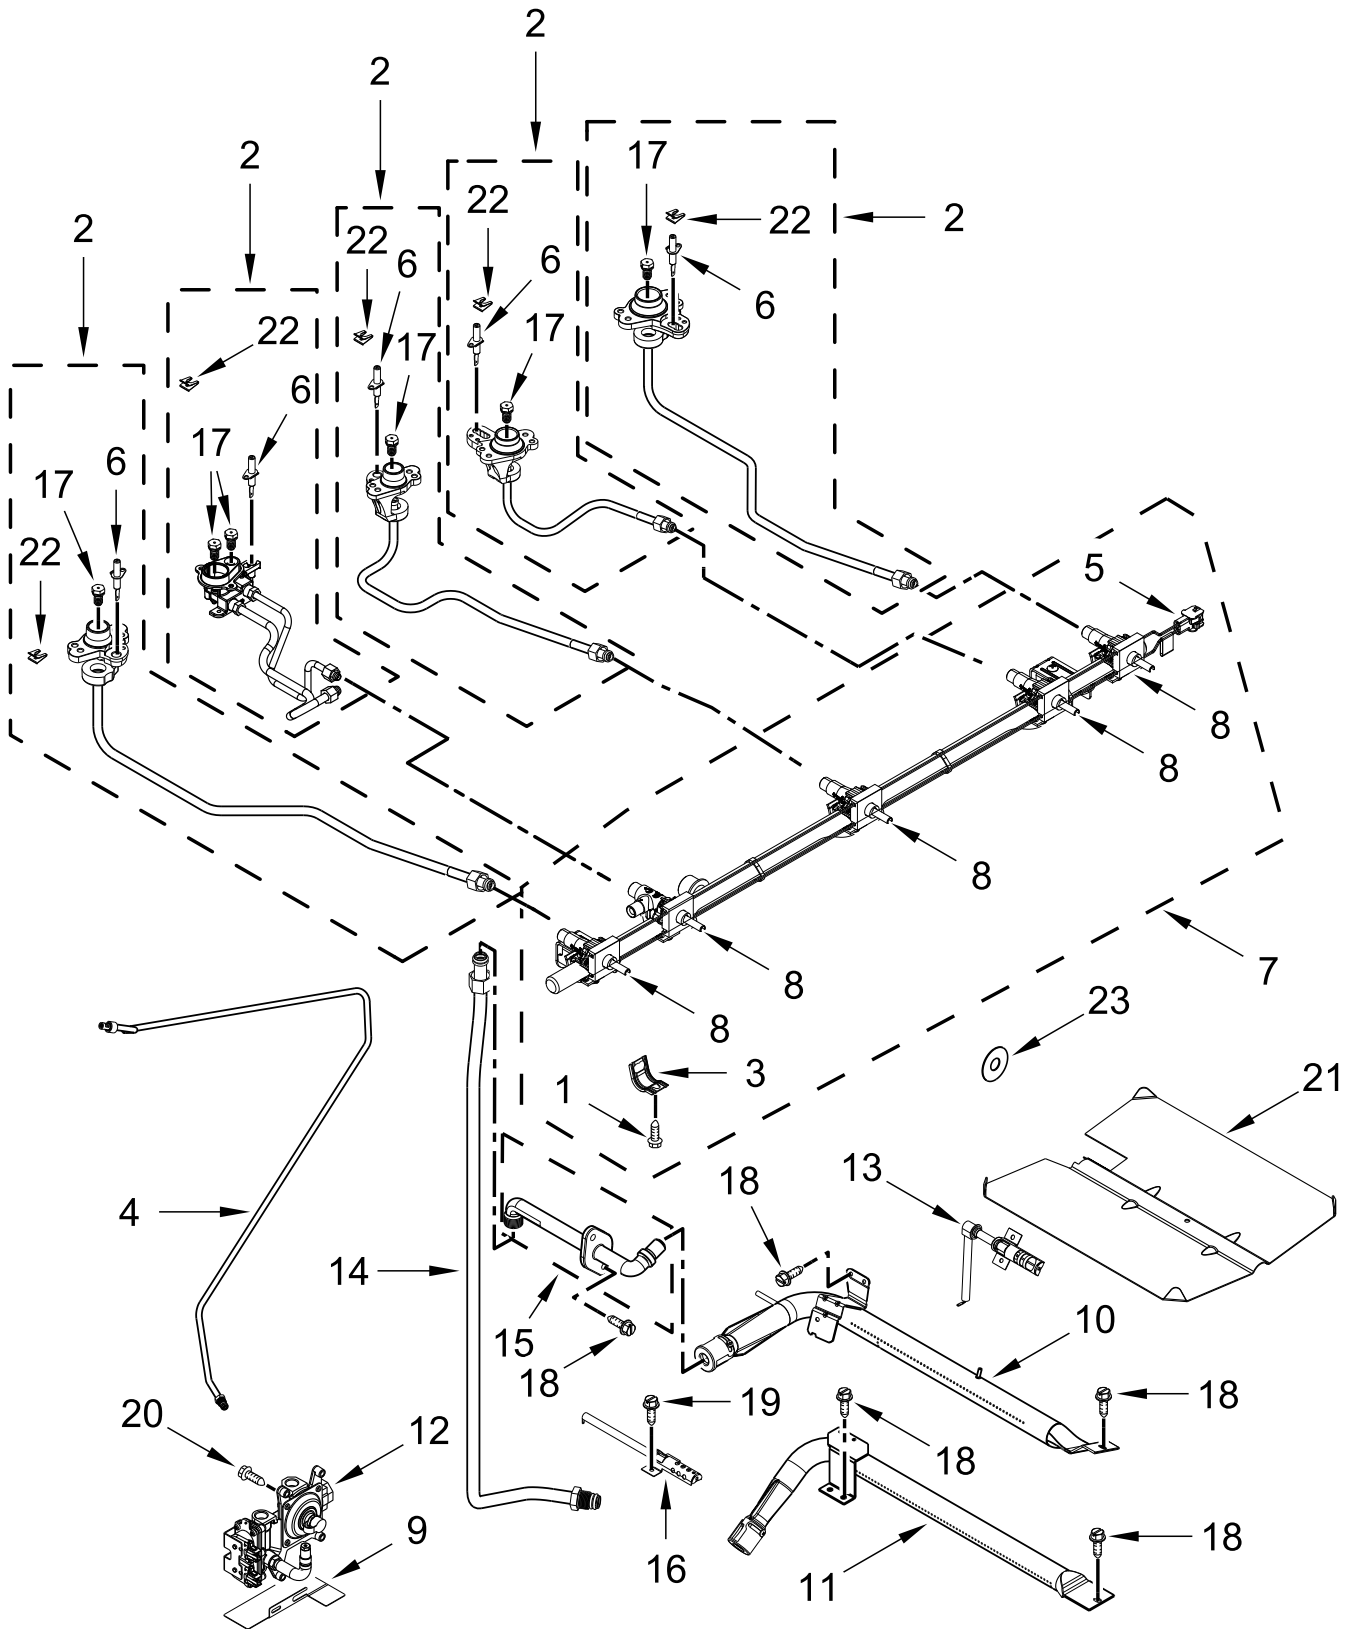

CHASSIS PARTS

<u>Illus. No.</u>	<u>Part No.</u>	<u>Description</u>	<u>Illus. No.</u>	<u>Part No.</u>	<u>Description</u>	<u>Illus. No.</u>	<u>Part No.</u>	<u>Description</u>
1	W10614920	Assembly, Flue	22	W10031780	Screw	42	W10162255	Duct, Cover
2	9758701	Spacer, Door	23	W10603482	Rack, Ladder	43	W11379356	Pan, Bake
3	W10273002	Bracket, Oven Support	24	W10273192	Rod, Door Switch	44	W10289168	Box, Burner SI
4		Panel, Side	25	W10889764	Cord, Power	45	W10162257	Duct, Cooktop
	W10162245	Black	26	W10035900	Support, Oven Bottom	46	W11379354	Cover, Back
5	W11467246	Cooling Fan	27	W10541959	Shield, Bake	47	W10162249	Cover, Wire
6	W11511828	Switch, Door	28	W11544377	Light Assembly	48	W10162241	Channel, Rear
7	W10554006	Rack, Maximum Capacity	29	W10571723	Bulb, Halogen 40 Watts	49	W11117035	Shield, Wire
8	W10911366	Rack, Sliding	30	W10341186	Front Foot Assembly	50	W10435470	Brace, Main Back
9	W10634238	Hinge, Receiver	31	W10390008	Base Rail Assembly (Left)	51	W10605411	Receiver, Slow Close Hinge
10	W10058460	Foot, Leveling		W10390007	Base Rail Assembly (Right)	52	W11526015	Basket, Air Fry
11	W10211368	Bottom, Oven						FOLLOWING PARTS NOT ILLUSTRATED
12	W10586204	Sensor	32	W11320442	Gas Box Burner		4820F015-59	Insulation, Strap
13	3601P356-45	Baffle, Bake Burner	33	W11353926	Convection Assembly		W10289173	Insulation, Wrap
14	3196178	Screw	34	W10554262	Baffle, Full Convection		W10162240	Insulation, Back
15	W10552502	Element, Broil Assist	35	W10362924	Screw		W10701082	Insulation, Vent Trim
16	W11040249	Assembly, Flue (Upper)	36	W10554005	Rack, Heavy Duty		7111P017-60	Clamp, Wire
17	W10362924	Screw	37	W10137382	Clip, Panel		3196896	Clip, Wire
18	W10323077	Diffuser, Flame	38	W10457998	Module, Spark (0 plus 2)			
19	3196178	Screw	39	W10475149	Module, Spark			
20	W10686408	Kit, Reservoir (Steam Rack)	40	W11206138	Guard, Splash			
21	W11491752	Gasket, Door	41	W10162254	Duct, Cooling			

MANIFOLD PARTS