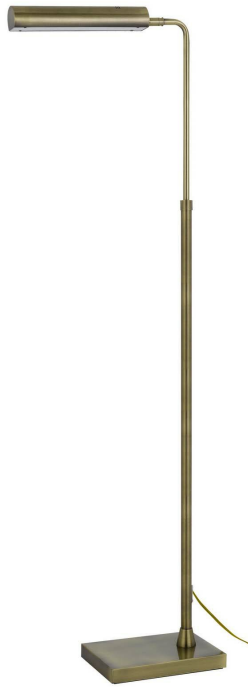

Product No. **BO-3133FL-AB**

Description

Delray 17W, 3000K non dimmable integrated LED metal floor lamp with adjustable height  
Durable Metal Construction  
17 Watt Non Dimmable Integrated LED  
3300K Color Temperature  
44-58" Adjustable Height  
Weighted Base for Added Stability  
Ships in One Carton  
Little to No Assembly Required  
Rocker Switch on Head  
This elegant? led metal floor lamp will make a great addition to any living space. It features an adjustable arm for optimal control of light. With it's slim frame and minimalistic design, this versatile lamp is a great option for reduced spaces.

Technical Specifications

<b>UPC</b>	020193067284
<b>Wattage</b>	LED 17W
<b>CRI</b>	75
<b>Lumen</b>	1600
<b>Switch Type</b>	ON/OFF
<b>Bulb Base</b>	LED
<b>Number of Lights</b>	LED
<b>Color</b>	Antique Brass
<b>Base Color</b>	Antique Brass

<b>Shade Top1</b>	12.00
<b>Shade Top2</b>	2.25
<b>Shade Bottom1</b>	12.00
<b>Shade Bottom2</b>	2.25
<b>Shade Side</b>	2.00
<b>Carton 1 Dimensions</b>	19.00 x 4.50 x 26.80
<b>Carton 2 Dimensions</b>	0.00 x 0.00 x 26.80
<b>Package Dimensions</b>	L: 26.80 W: 4.50 H: 19.00