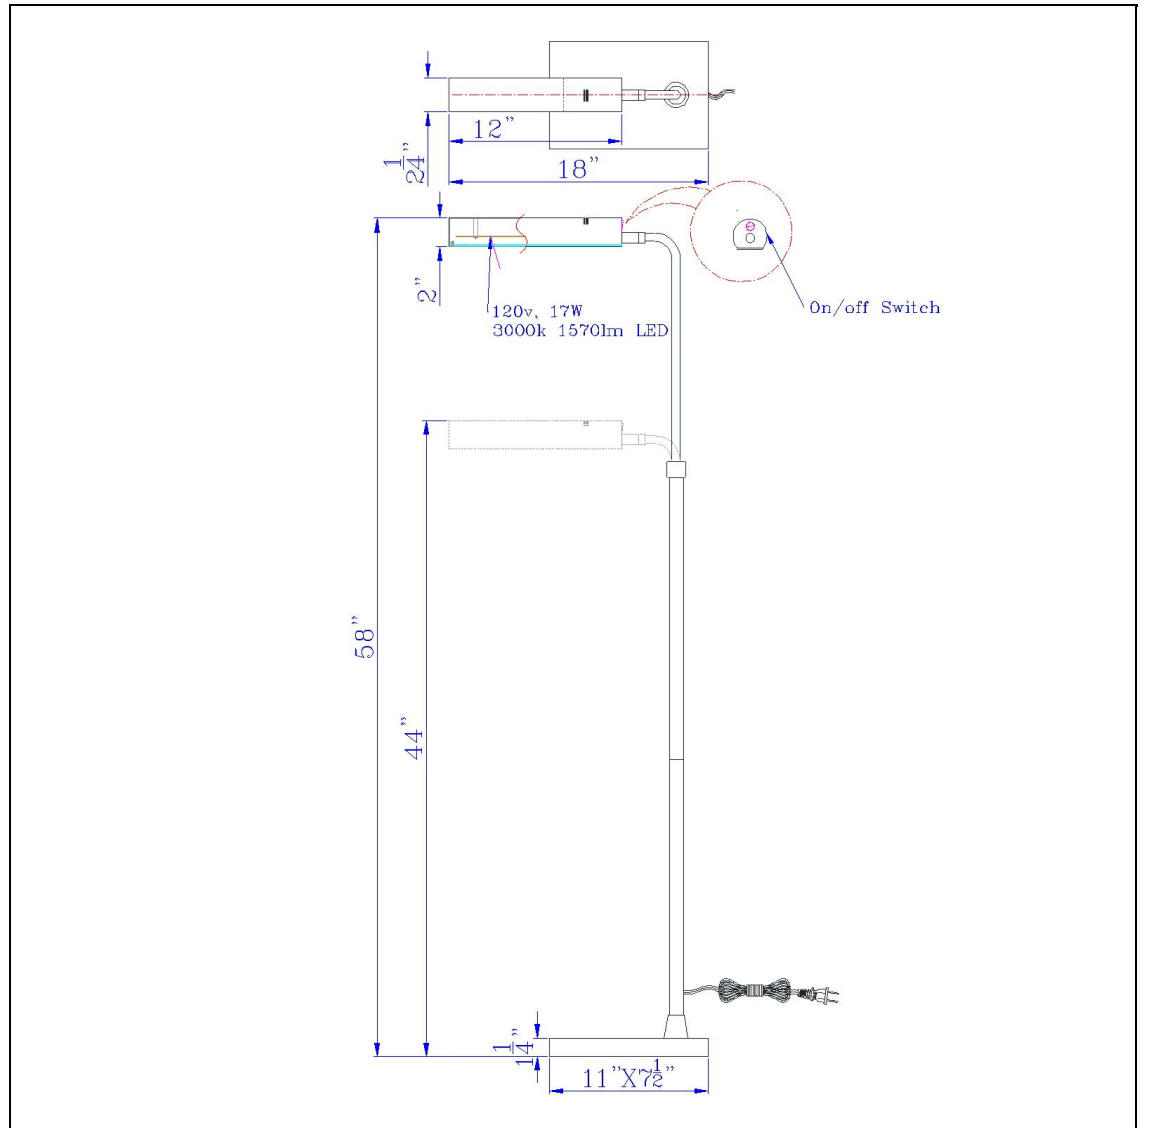

Product No. **BO-3133FL-AB**

Description

Delray 17W, 3000K non dimmable integrated LED metal floor lamp with adjustable height  
Durable Metal Construction  
17 Watt Non Dimmable Integrated LED  
3300K Color Temperature  
44-58" Adjustable Height  
Weighted Base for Added Stability  
Ships in One Carton  
Little to No Assembly Required  
Rocker Switch on Head  
This elegant? led metal floor lamp will make a great addition to any living space. It features an adjustable arm for optimal control of light. With it's slim frame and minimalistic design, this versatile lamp is a great option for reduced spaces.

Technical Specifications

<b>UPC</b>	020193067284
<b>Wattage</b>	LED 17W
<b>CRI</b>	75
<b>Lumen</b>	1600
<b>Switch Type</b>	ON/OFF
<b>Bulb Base</b>	LED
<b>Number of Lights</b>	LED
<b>Color</b>	Antique Brass
<b>Base Color</b>	Antique Brass

<b>Shade Top1</b>	12.00
<b>Shade Top2</b>	2.25
<b>Shade Bottom1</b>	12.00
<b>Shade Bottom2</b>	2.25
<b>Shade Side</b>	2.00
<b>Carton 1 Dimensions</b>	19.00 x 4.50 x 26.80
<b>Carton 2 Dimensions</b>	0.00 x 0.00 x 26.80
<b>Package Dimensions</b>	L: 26.80 W: 4.50 H: 19.00