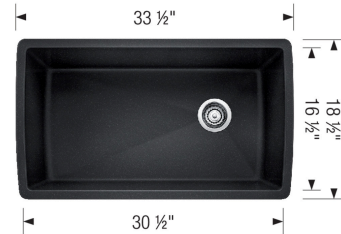

DIAMOND SUPER SINGLE SILGRANIT

Sink Specifications

Color	SKU
Cinder	441764
Truffle	441765
White	441767
Anthracite	441768
Biscuit	441769
Metallic Gray	441770
Café	441771
Concrete Gray	442752
Coal Black	442916

Design and Planning Tips

- Min cabinet size: 36 in
- Bowl depth: 9,5 in (240.0 mm)

What is included:

Installation instructions

Cut-out template

Limited Lifetime Warranty

Undermount installation only

Minimum cabinet size: 36"

Cut-out Dimensions:

Cut-out Length: 30.75"

Cut-out Width: 16.75"

Cut-out Below Counter Depth: 10.29"

Sink Bowl Dimensions:

Sink Bowl Length (left-to-right): 30.5"

Sink Bowl Width (front-to-back): 16.5"

Sink Bowl Depth: 9.5"