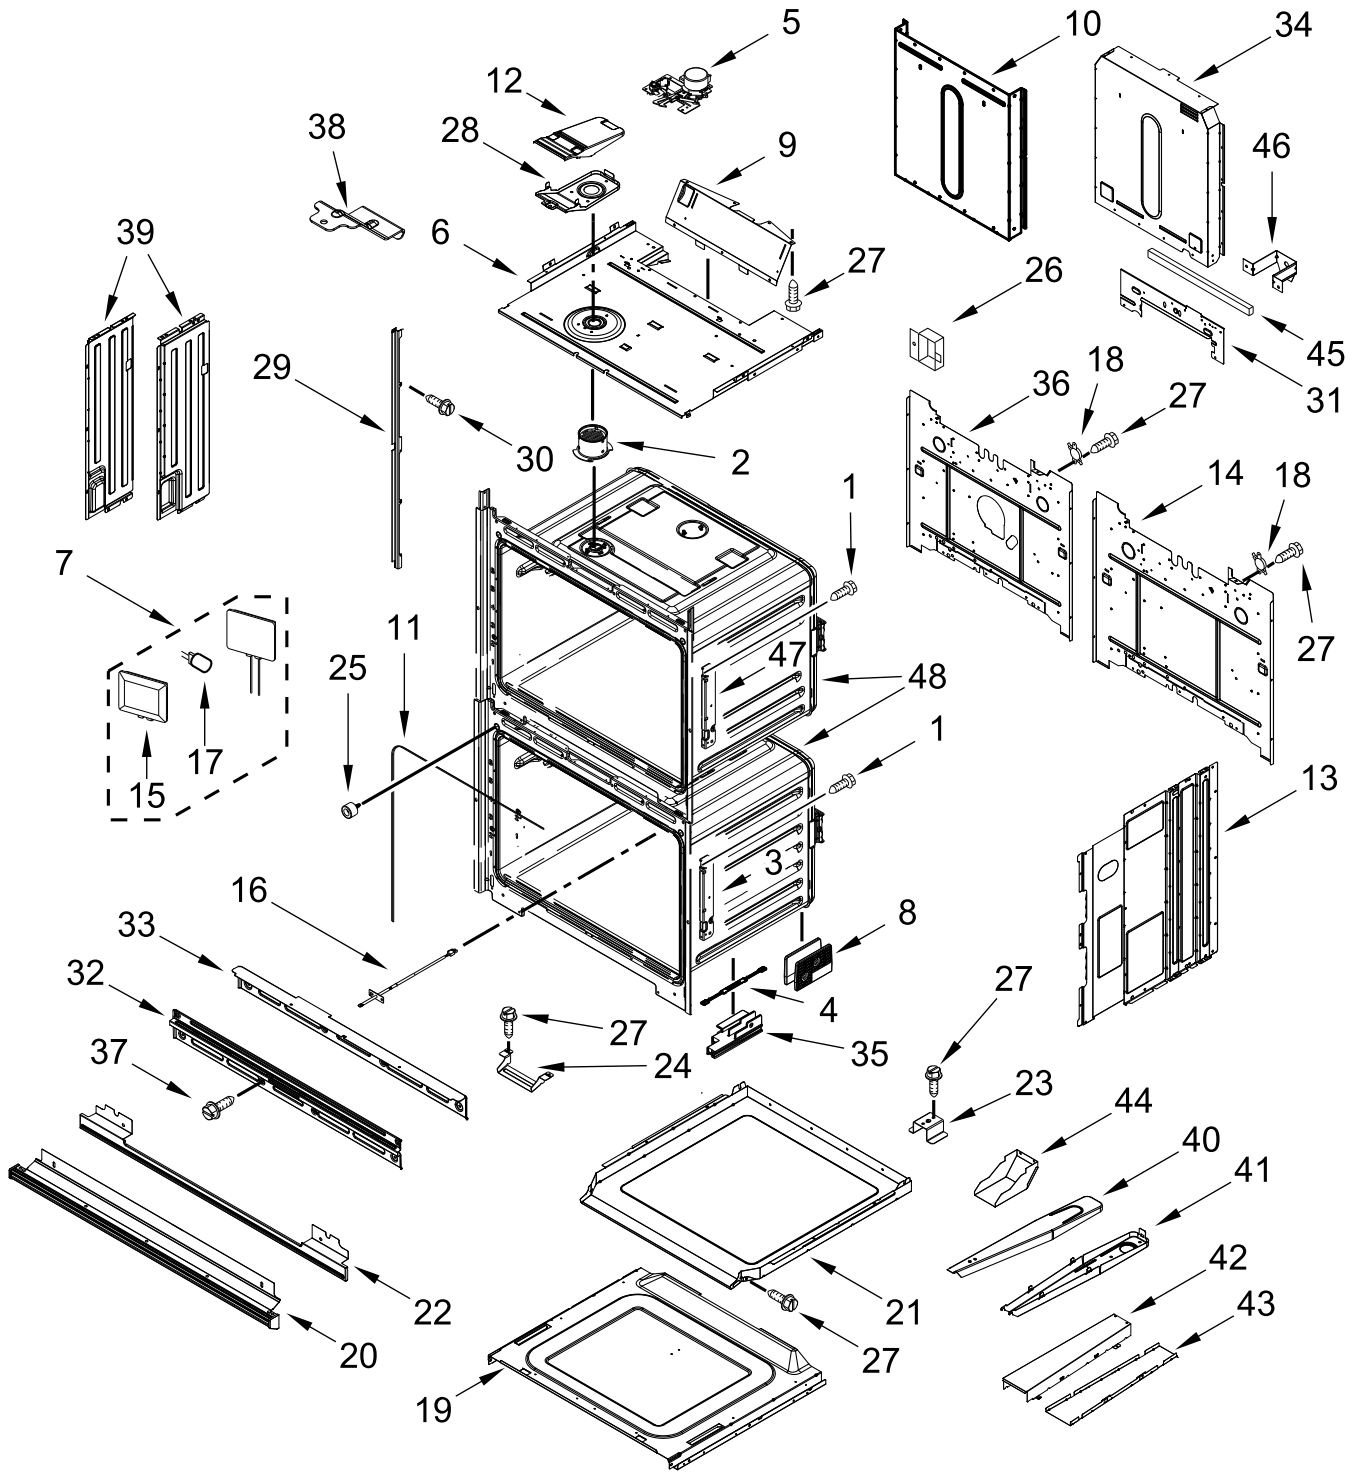

OVEN PARTS

OVEN PARTS

<u>Illus.</u> <u>No.</u>	<u>Part No.</u>	<u>Description</u>	<u>Illus.</u> <u>No.</u>	<u>Part No.</u>	<u>Description</u>	<u>Illus.</u> <u>No.</u>	<u>Part No.</u>	<u>Description</u>
1	W10254050	Screw	21	W11244446	Duct, Bottom Chassis	39	W11167419	Cover, Suction (Left)
2	W11085298	Tube, Vent	22		Trim, Bottom Vent		W11186675	Cover, Suction (Right)
3	W11239070	Receiver, Hinge (Left)		W11560859	Black	40	W11256421	Cover, Top Back Exhaust
	W11239072	Receiver, Hinge (Right)	23	W11135135	Support, Air Channel	41	W11256420	Base, Top Back Exhaust
		(Lower)	24	W11390667	Spacer, Chassis Bottom Duct	42	W11256431	Cover, Lower Back Exhaust
4	W11558603	Spacer, Base	25	W11166315	Bumper and Screw	43	W11256430	Base, Lower Back Exhaust
5	W11132456	Latch, Motorized	26	8285593	Cover, Connector	44	W11256432	Deflector, Lower Back Exhaust
6	W11168071	Top, Chassis	27	7101P426-60	Screw	45	W11211345	Foam, U-Bracket
7	W11205574	Assembly, Oven Light	28	W11256423	Base, Vent Exhaust	46	W11344645	Hat Bracket, Vent
8	W11245118	Foot, Base	29	W11235460	Cover, Side trim (Left)	47	W11100732	Receiver, Hinge (Upper)
9	W10904163	Deflector, Blower		W11235461	Cover, Side Trim (Right)	48		Liner, Oven (Not serviceable)
10	W11134657	Duct, Lower Chassis Back	30	W11404000	Screw			FOLLOWING PARTS NOT ILLUSTRATED
11	W11262567	Gasket	31	W11186652	Bracket, U-Shape	W11188284		Insulation, Wrap
12	W11256424	Cover, Vent Exhaust	32	W11235482	Vent, Center 30"	W11234758		Insulation, Cavity
13	W11165274	Side, Chassis	33	W11334857	Vent, Top 30 IN			
14	W11442209	Back, Chassis (Lower)	34	W11165250	Duct, Chassis Back (Upper)			
15	W10472386	Lens, Light	35	W11245114	Foot, Chassis (Left)			
16	W11346074	Probe, Sensor		W11245116	Foot, Chassis (Right)			
17	W10472384	Bulb, Light	36	W11223327	Back, Chassis (Upper)			
18	4449751	Thermostat (TOD)	37	W11249635	Screw			
19	W11135103	Base, Chassis	38	W11342780	Bracket, Top Front			
20		Assembly, Bottom Vent						
	W11467754	Stainless