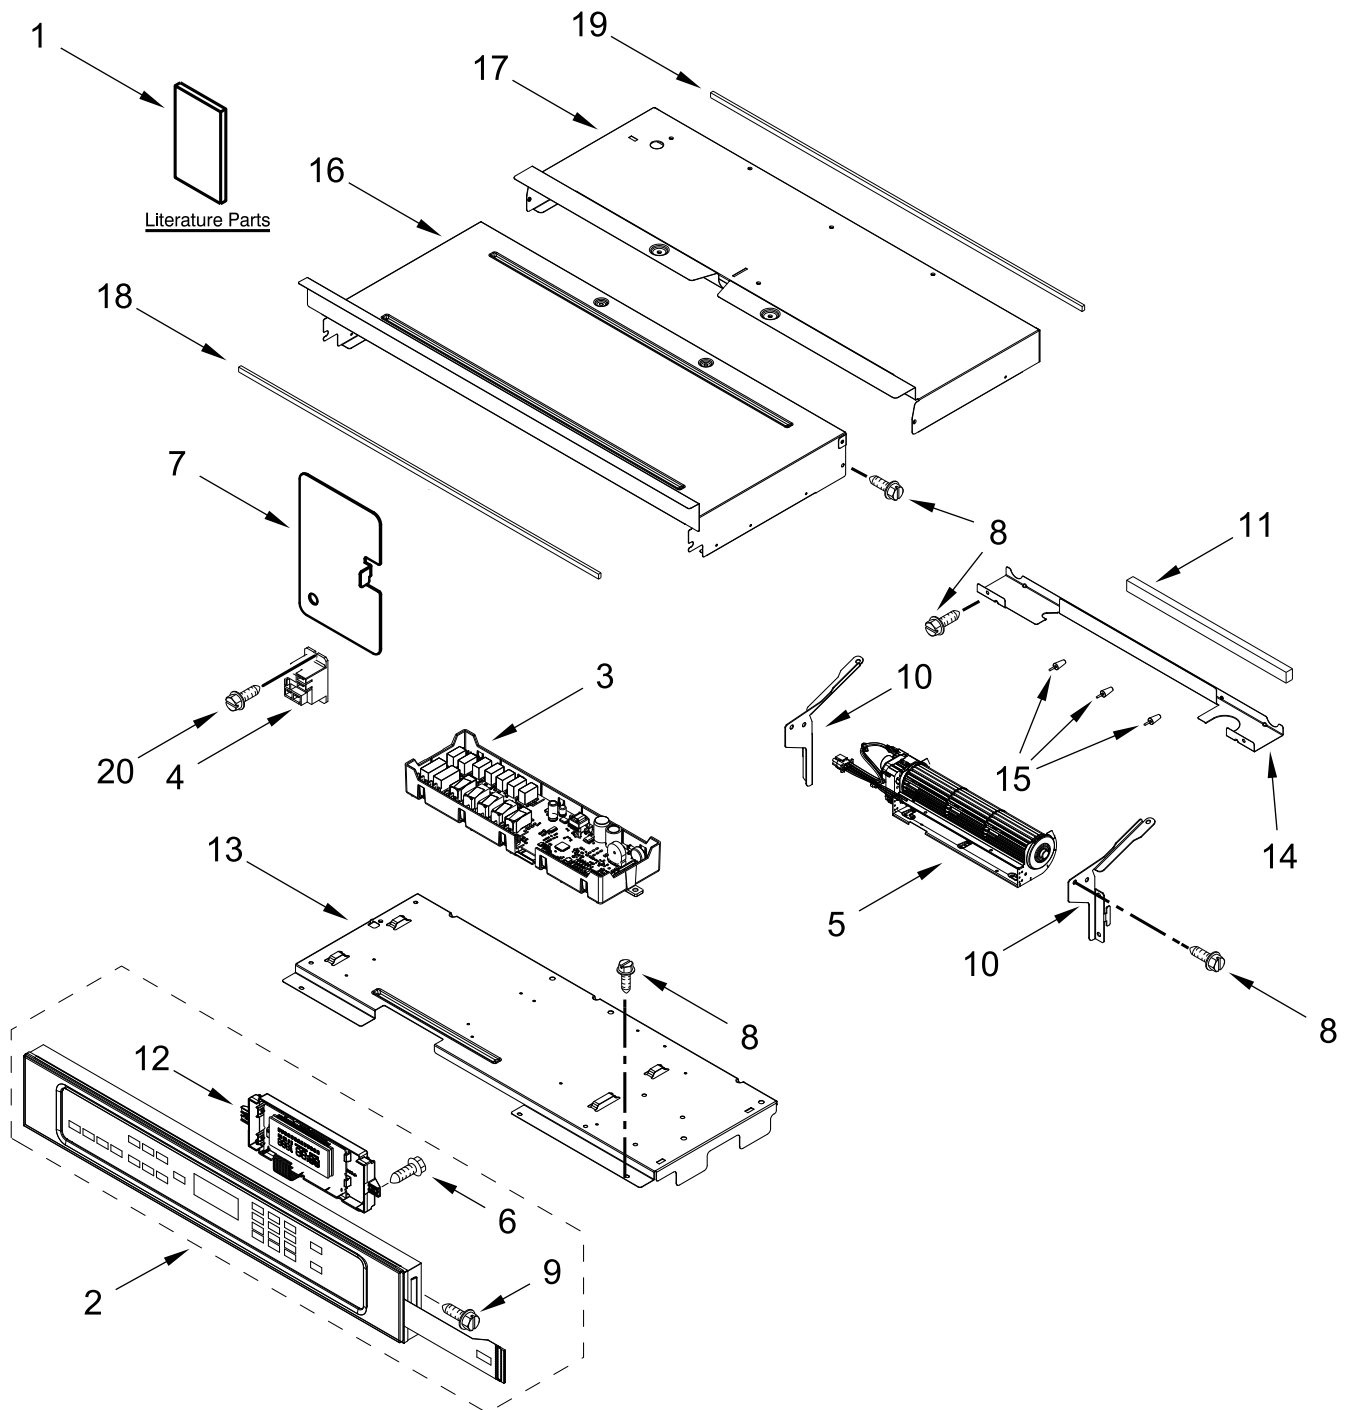

ELECTRIC WALL OVEN

MODELS:

MOED6030LZ00 (Stainless)

CONTROL PANEL PARTS

CONTROL PANEL PARTS

<u>Illus. No.</u>	<u>Part No.</u>	<u>Description</u>	<u>Illus. No.</u>	<u>Part No.</u>	<u>Description</u>	<u>Illus. No.</u>	<u>Part No.</u>	<u>Description</u>
1		Literature Parts	10	W10655463	Bracket, Blower (Left)	20	7101P498-60	Screw
	W11555306	Owner's Manual		W10655462	Bracket, Blower (Right)			FOLLOWING PARTS NOT ILLUSTRATED
	W11553924	Quick Start Guide						
	W11604693	Tech Sheet	11	4451758	Block, Foam		W11476030	Harness, Main
2		Assembly, Control Panel (Includes Overlay)	12	W10752316	Interface (Maxwell), User Board		W11264646	Harness, Door Latch
	W11467621	Stainless	13	W11179509	Tray, Electronic		W10409840	Harness, EOL (MRC)
3	W11556518	Control, Maxwell	14	W11166802	Divider, Chassis Back		W11249912	Harness, Signal
4	W10874478	Relay, Power (12V DC Coil)	15	W10351295	Bumper		W11233570	Harness, Console
5	W11397930	Blower	16	W11244445	Cover, 30 IN Chassis Top Front		W10655464	Bracket, Harness
6	7101P403-60	Screw	17	W11223325	Cover, 30 IN Chassis Top Back		313438	Clip, Harness
7	W11533682	Cover, WIFI	18	W11162063	Gasket, Rubber		4450800	Screw, Grounding
8	7101P426-60	Screw	19	W10728475	Gasket, Rubber		4448664	Clamp, Conduit
9	W11339492	Screw (Black)					W11394923	Bag, Hardware