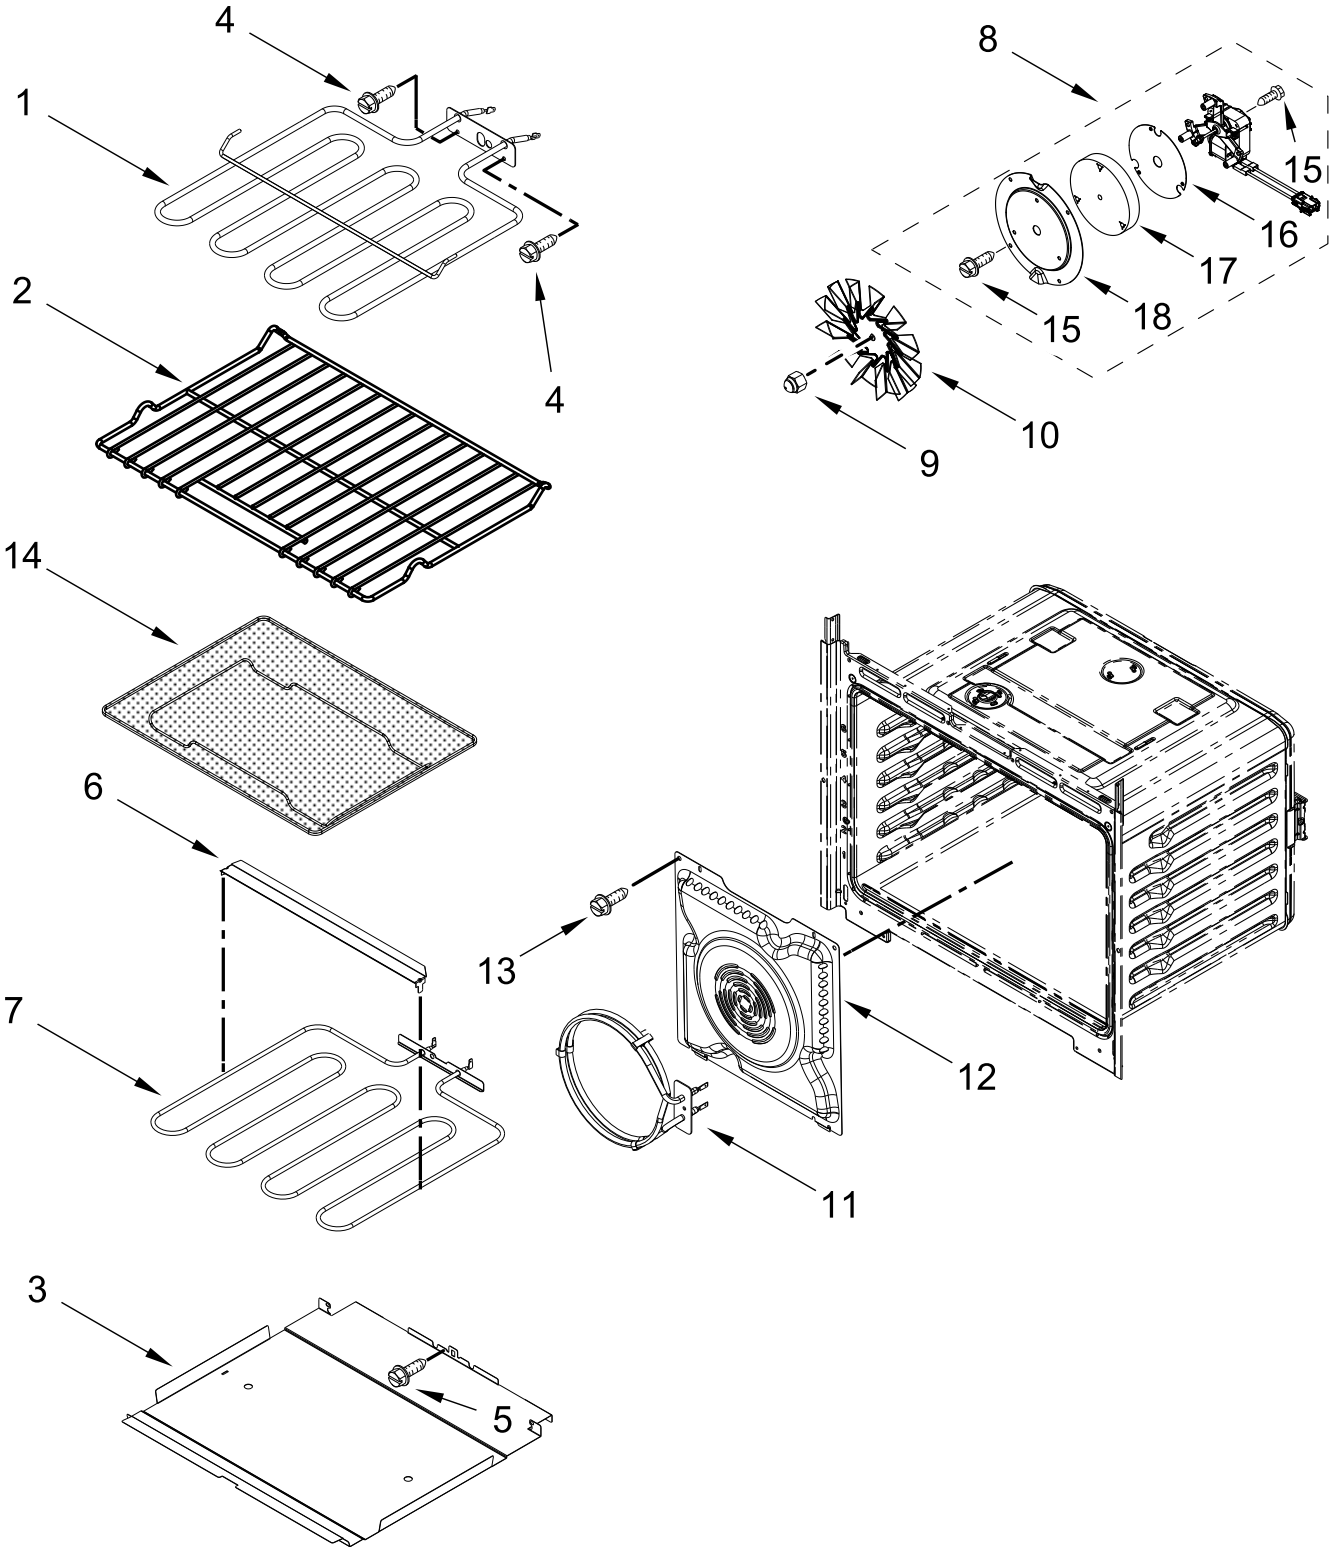

INTERNAL OVEN PARTS

INTERNAL OVEN PARTS

<u>Illus.</u> <u>No.</u>	<u>Part No.</u>	<u>Description</u>	<u>Illus.</u> <u>No.</u>	<u>Part No.</u>	<u>Description</u>	<u>Illus.</u> <u>No.</u>	<u>Part No.</u>	<u>Description</u>
1	W11238160	Element, Broil	7	W11292248	Element, Bake	13	W10906658	Screw
2	W10554526	Rack, Oven	8	W11398058	Convect Motor Assembly	14	W11629505	Airfry Basket Kit
3	W10318198	Tray, Hidden Bake	9	W11433702	Nut, Acorn (LH)	15	W10720084	Screw
4	7101P434-60	Screw	10	W11425715	Blade, Fan	16	W11251715	Plate, Convect Motor
5	7101P426-60	Screw	11	W10260248	Ring, Element	17	W11251716	Insulation, Convect Motor
6	W10282957	Crossbar, Hidden Bake Tray	12	W10359278	Baffle, Convection	18	W11398057	Cover, Convect Plate