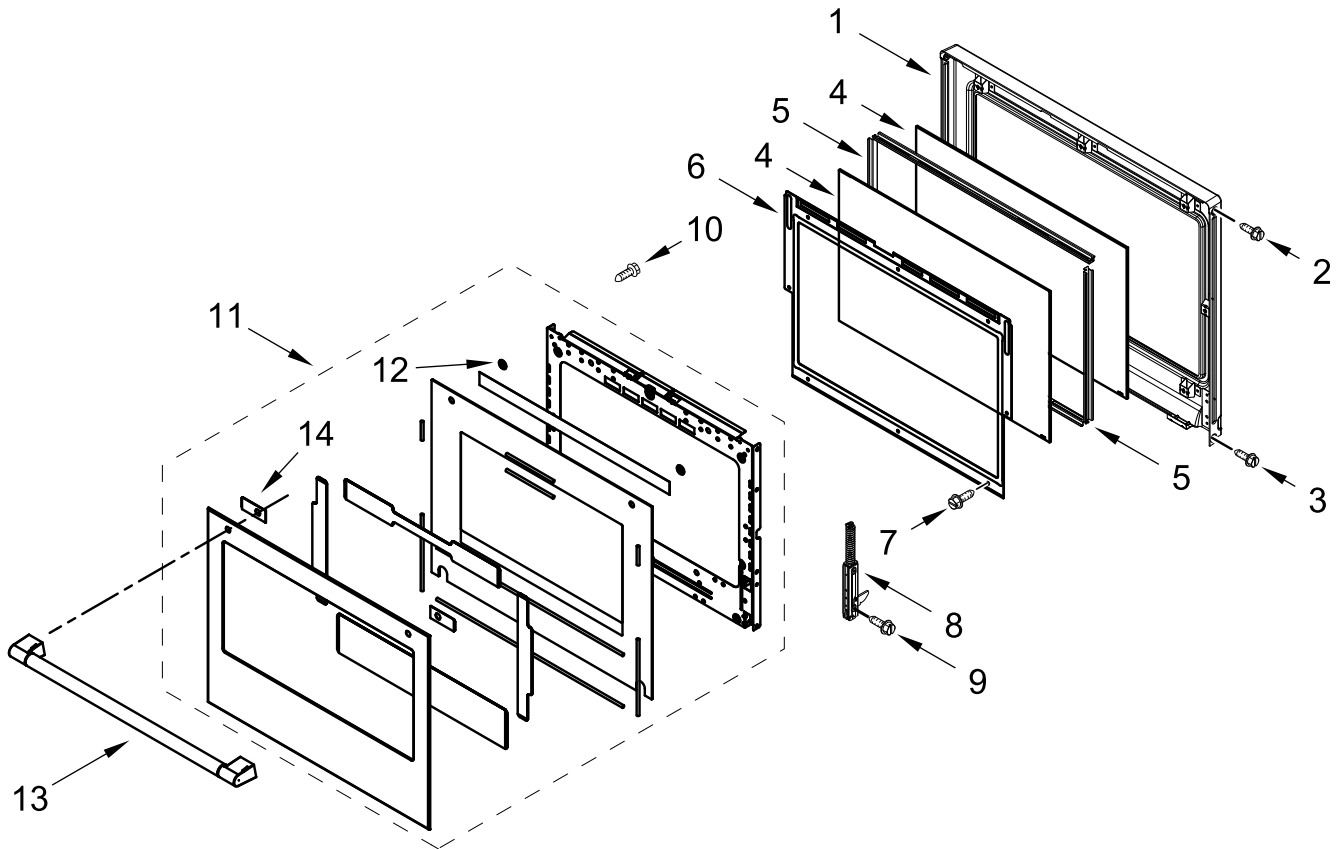

UPPER OVEN DOOR PARTS

UPPER OVEN DOOR PARTS

<u>Illus.</u> <u>No.</u>	<u>Part No.</u>	<u>Description</u>	<u>Illus.</u> <u>No.</u>	<u>Part No.</u>	<u>Description</u>	<u>Illus.</u> <u>No.</u>	<u>Part No.</u>	<u>Description</u>
1	W11302587	Liner Assembly	7	7101P426-60	Screw	11		Door Assembly
2	7101P375-60	Screw	8	W11296036	Hinge, Door (Left)		W11470057	Stainless
3	W11290045	Screw		W11296037	Hinge, Door (Right)	12	W10319024	Washer, Door
4	W10618107	Glass, Inner				13		Handle Assembly
5	W11302730	Spacer, Air Divider	9	3196183	Screw		W11495825	Stainless
6	W11174095	Retainer, Air Divider Glass	10	W11317731	Screw (Black)	14	W10650497	Spacer, Handle