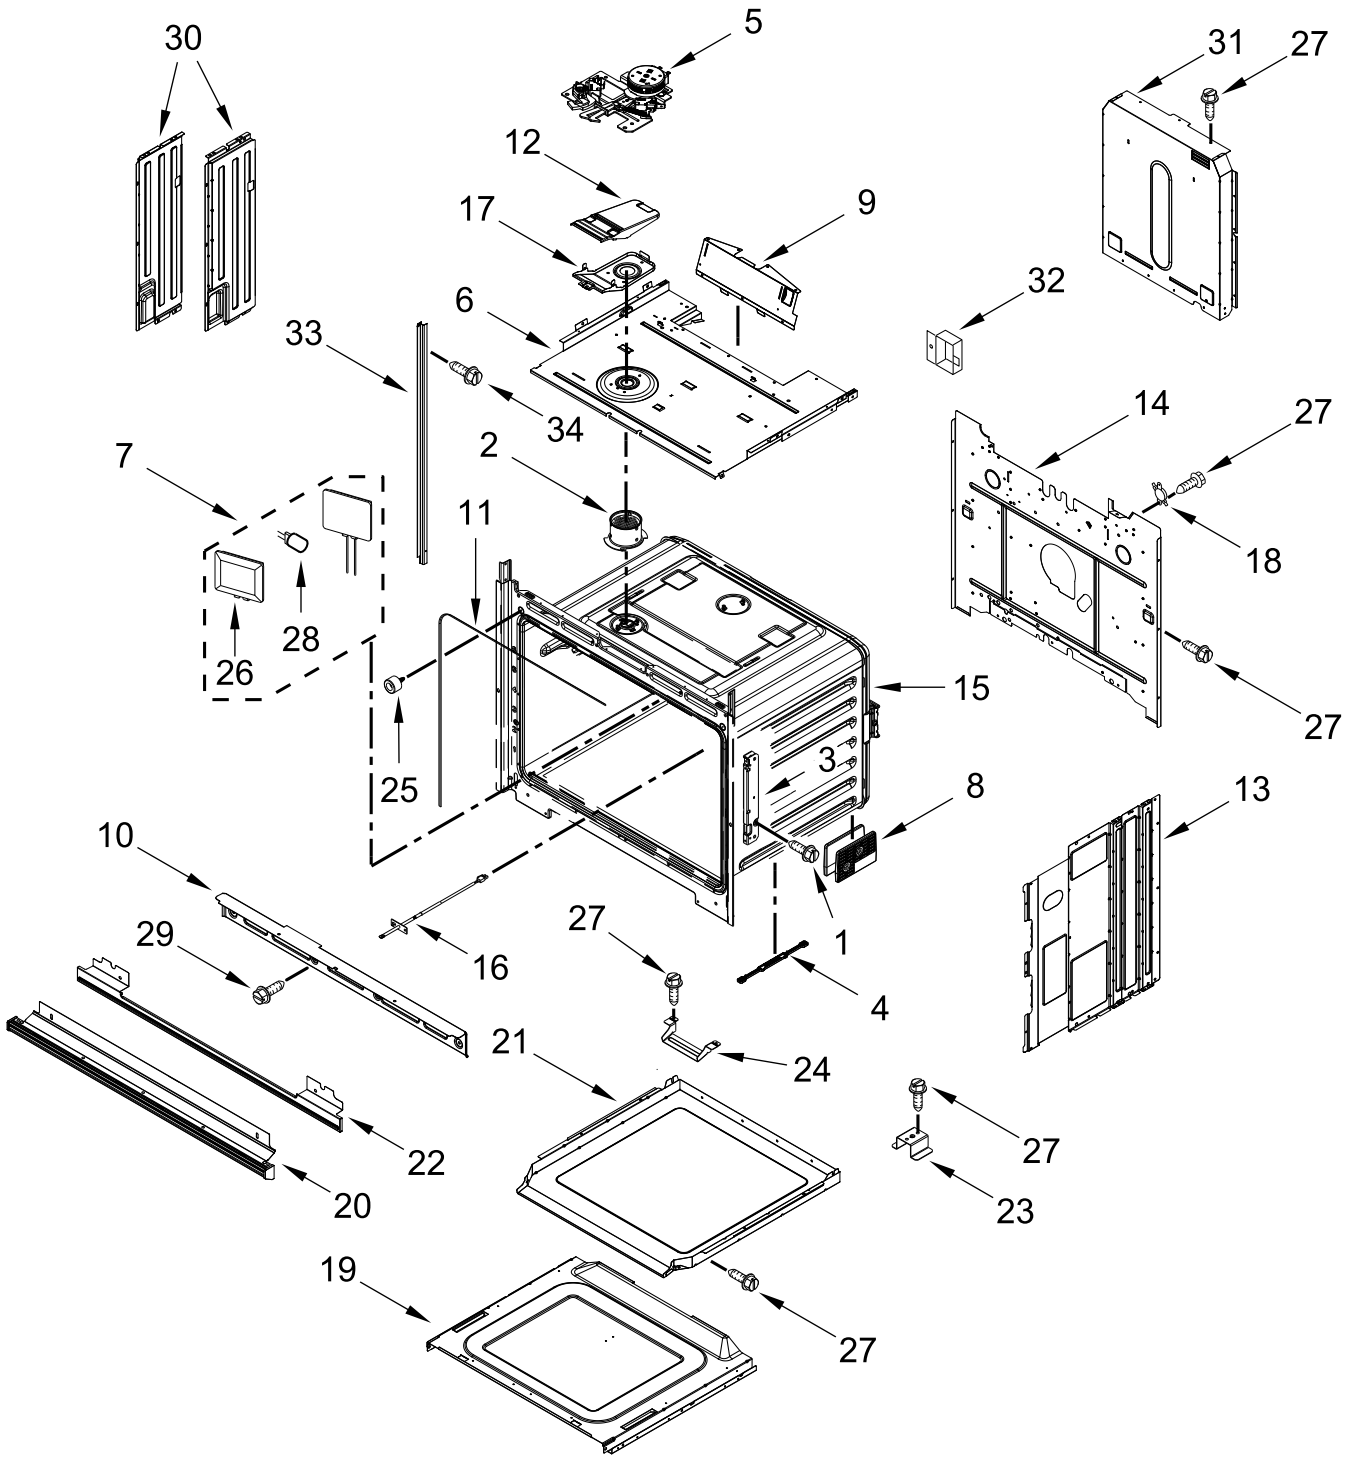

OVEN PARTS

OVEN PARTS

<u>Illus. No.</u>	<u>Part No.</u>	<u>Description</u>	<u>Illus. No.</u>	<u>Part No.</u>	<u>Description</u>	<u>Illus. No.</u>	<u>Part No.</u>	<u>Description</u>
1	W10254050	Screw	17	W11256423	Base, Vent Exhaust	30	W11167419	Cover, Suction (Left)
2	W11085298	Tube, Vent	18	4449751	Thermostat (TOD)		W11186675	Cover, Suction (Right)
3	W11100732	Receiver, Hinge	19	W11135103	Base, Chassis	31	W11165250	Duct, Chassis Back
4	W11558603	Spacer, Base	20		Assembly, Bottom Vent	32	8285593	Cover, Connector
5	W11132456	Latch, Motorized		W11467754	Stainless	33		Cover, Side Trim
6	W11168071	Top, Chassis	21	W11244446	Duct, Bottom Chassis		W11235463	Black (Left)
7	W11205574	Assembly, Oven Light	22		Trim, Bottom Vent		W11235462	Black (Right)
8	W11245118	Foot, Base		W11560859	Black	34	W11404000	Screw
9	W10904163	Deflector, Blower	23	W11135135	Support, Air Channel			FOLLOWING PARTS NOT ILLUSTRATED
10	W11334857	Vent, Top 30 IN	24	W11390667	Spacer, Chassis Bottom Duct		W11188284	Insulation, Wrap
11	W11262567	Gasket	25	W11166315	Bumper and Screw		W11234758	Insulation, Cavity
12	W11256424	Cover, Vent Exhaust	26	W10472386	Lens, Light			
13	W11165274	Side, Chassis	27	7101P426-60	Screw			
14	W11223327	Back, Chassis	28	W10472384	Bulb, Light			
15		Liner, Oven (Not Serviceable)	29	W11249635	Screw			
16	W11346074	Probe, Sensor