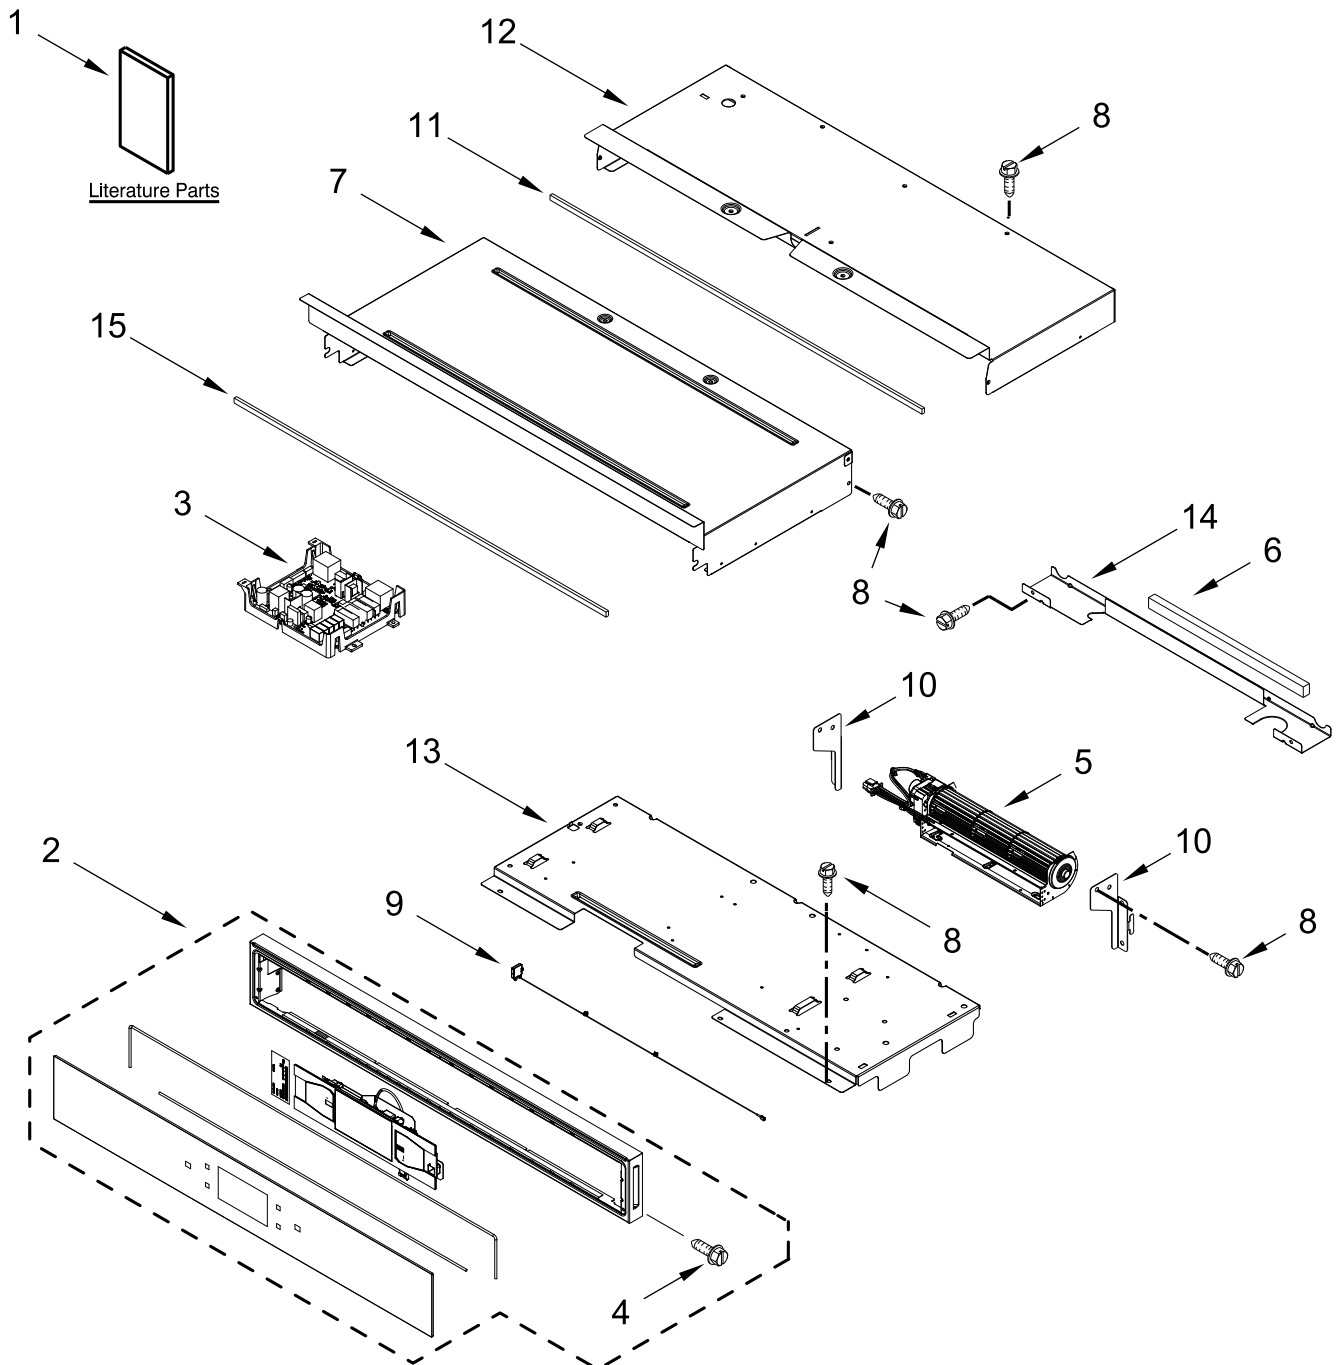

ELECTRIC WALL OVEN

MODELS:

WOES7030PZ00 (Stainless)

CONTROL PANEL PARTS

CONTROL PANEL PARTS

<u>Illus. No.</u>	<u>Part No.</u>	<u>Description</u>	<u>Illus. No.</u>	<u>Part No.</u>	<u>Description</u>	<u>Illus. No.</u>	<u>Part No.</u>	<u>Description</u>
1		Literature Parts	7	W11244445	Cover, 30 IN Chassis Top Front	15	W11162063	Gasket, Rubber
	W11555306	Owner's Manual						FOLLOWING PARTS NOT ILLUSTRATED
	W11553919	Quick Start Guide	8	7101P426-60	Screw			
	W11623570	Tech Sheet	9	W11409842	Antenna		W11245665	Harness, Main
2		Assembly, Control Panel (Includes Overlay)	10	W10655463	Bracket, Blower (Left)		W11256626	Harness, Signal
	W11639719	Stainless		W10655462	Bracket, Blower (Right)		W11264646	Harness, Door Latch
3	W11253186	Appliance Manager, Copernicus (With Power Supply)	11	W10728475	Gasket, Rubber		W10562910	Harness, EOL
4	W11339492	Screw (Black)	12	W11223325	Cover, 30 IN Chassis Top Back		W11233570	Harness, Console
5	W11397930	Blower	13	W11179509	Tray, Electronic		4448664	Clamp, Conduit
6	4451758	Block, Foam	14	W11166802	Divider, Chassis Back		W10655464	Bracket, Harness
							W10487999	Clip, Harness
							4450800	Screw, Grounding
							W11547720	Bag, Hardware