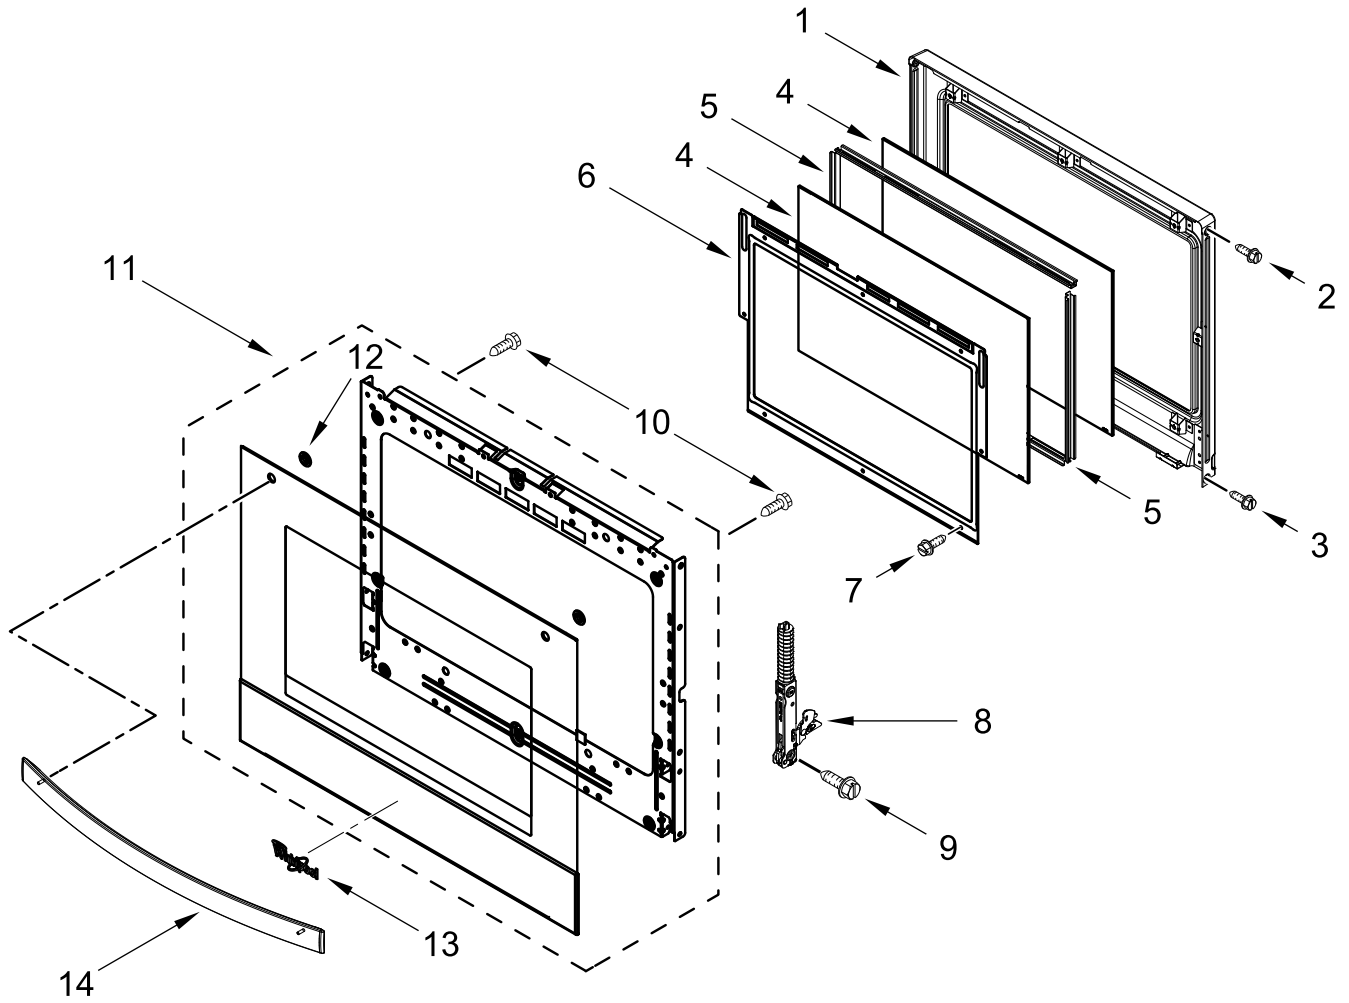

OVEN DOOR PARTS

OVEN DOOR PARTS

<u>Illus.</u> <u>No.</u>	<u>Part No.</u>	<u>Description</u>	<u>Illus.</u> <u>No.</u>	<u>Part No.</u>	<u>Description</u>	<u>Illus.</u> <u>No.</u>	<u>Part No.</u>	<u>Description</u>
1	W11302587	Liner Assembly	7	7101P426-60	Screw	11		Door Assembly
2	7101P375-60	Screw	8	W11633416	Hinge, Door (Left)		W11499218	Stainless
3	W11290045	Screw		W11633417	Hinge, Door (Right)	12	W10319024	Washer, Door
4	W10618107	Glass, Inner	9	3196183	Screw	13	W10884775	Badge
5	W11302730	Spacer, Air Divider	10	W11317731	Screw (Black)	14		Handle Assembly
6	W11174095	Retainer, Air Divider Glass					W11532517	Stainless