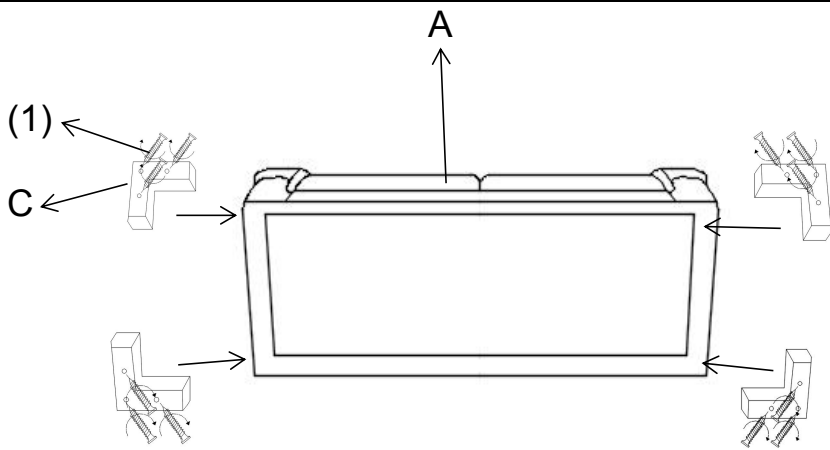

## PARTS IDENTIFICATION

A		BASE	1PC
B		BACK	1PC
C		LEG	4PCS

## Z HARDWARE PACKAGE

NO	DESCRIPTION	FIGURE	Q'TY
(1)	SCREW φ5MM*50MM		12PCS

ITEM: 506591

ASSEMBLY INSTRUCTIONS

STEP 1

STEP 2

STEP 3

STEP 4