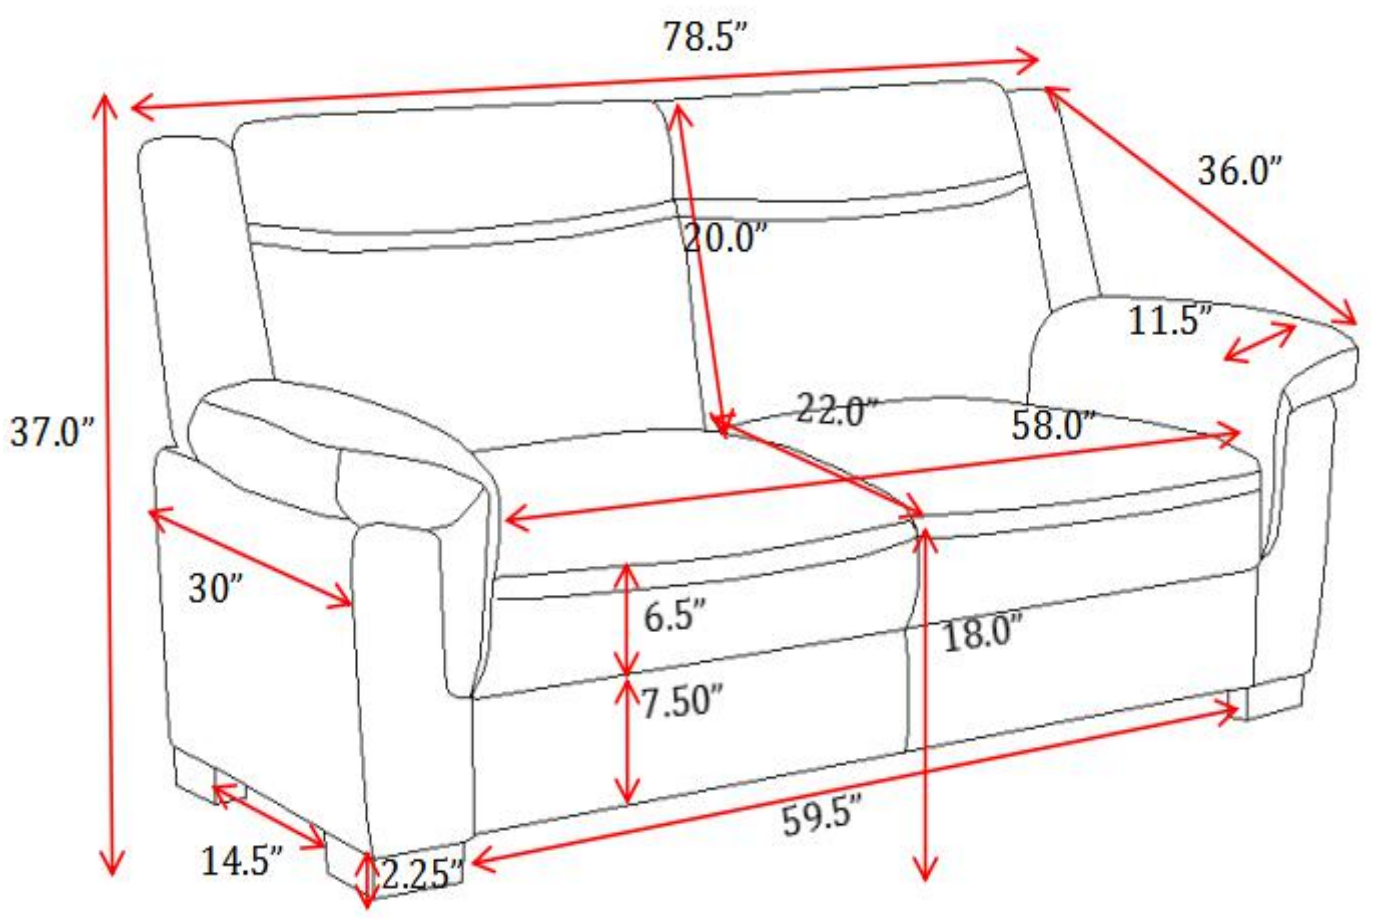

## PARTS IDENTIFICATION

A		BASE	1PC
B		BACK	1PC
C		LEG	4PCS

## Z HARDWARE PACKAGE

NO	DESCRIPTION	FIGURE	Q'TY
(1)	SCREW φ5MM*50MM		12PCS

ITEM: 506591

ASSEMBLY INSTRUCTIONS

STEP 1

STEP 2

STEP 3

STEP 4

ITEM: 506591

Note : Dimension tolerance  $\pm 5\%$