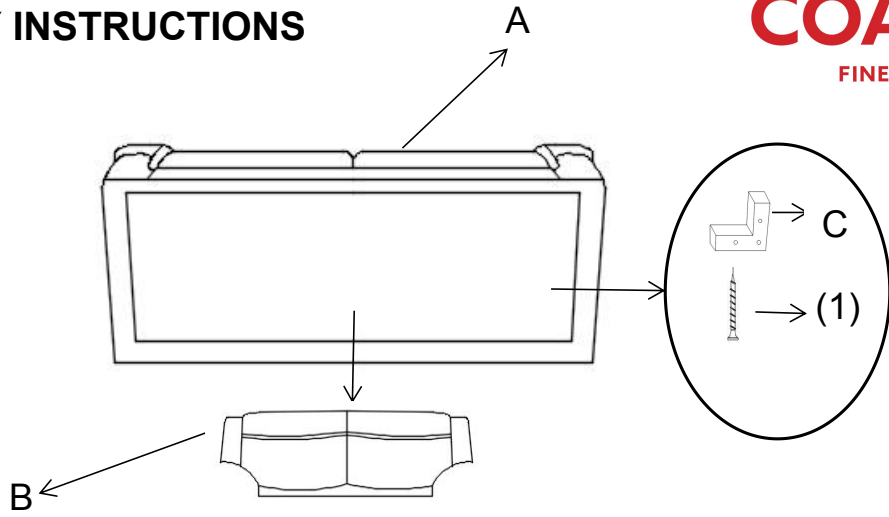

## PARTS IDENTIFICATION

A		BASE	1PC
B		BACK	1PC
C		LEG	4PCS

## Z HARDWARE PACKAGE

NO	DESCRIPTION	FIGURE	Q'TY
(1)	SCREW φ5MM*50MM		12PCS

ITEM: 506591

ASSEMBLY INSTRUCTIONS

STEP 1

STEP 2

STEP 3

STEP 4