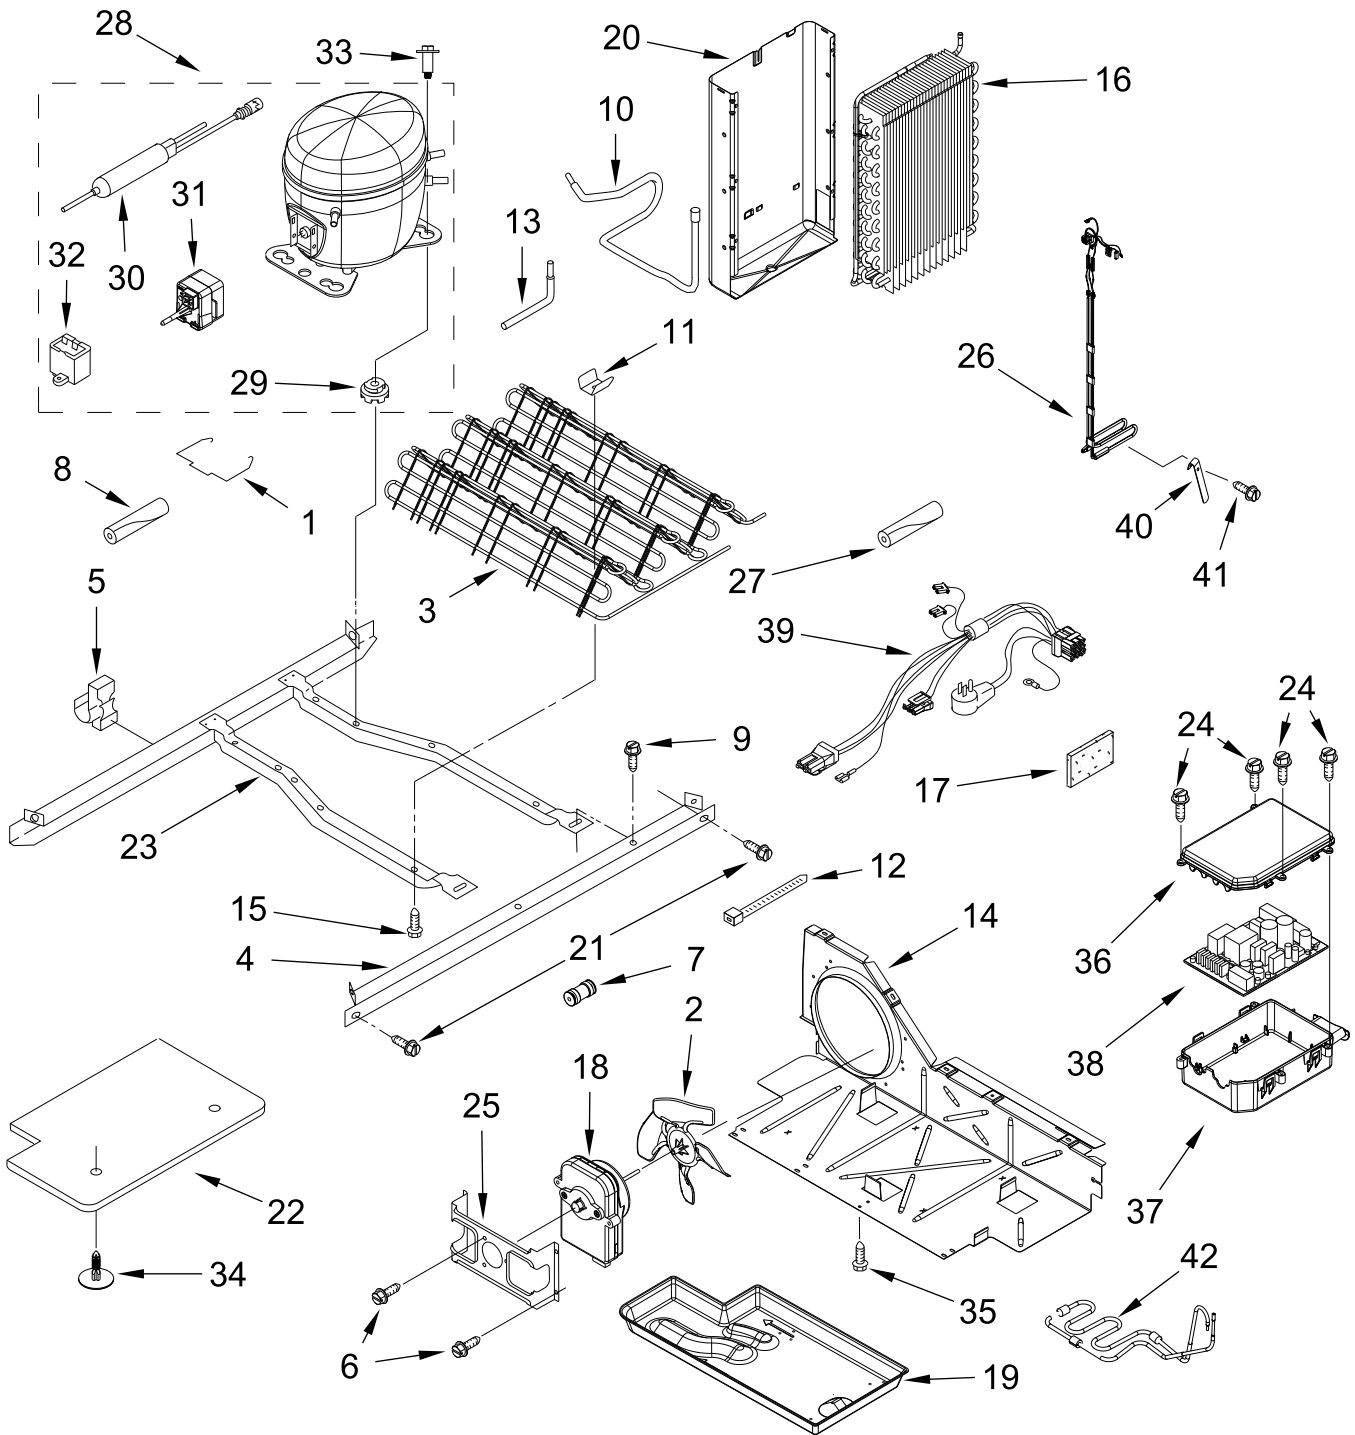

UNIT PARTS

UNIT PARTS

<u>Illus.</u> <u>No.</u>	<u>Part No.</u>	<u>Description</u>	<u>Illus.</u> <u>No.</u>	<u>Part No.</u>	<u>Description</u>	<u>Illus.</u> <u>No.</u>	<u>Part No.</u>	<u>Description</u>
1	W11495051	Strap, Bale	17	2169104	Insulation, Sound Deadening	30	W10805035	Drier (Service Drier Without Dye)
2	2225834	Blade, Fan						
3	W11553540	Assembly, Condenser (Also Order the Following Lokring Parts)	18	W11546724	Motor, Condenser Fan			(Also Order the Following Lokring Parts)
	W11506623	5 NK MS 00 (High Side to Condenser)	19	W11562498	Tray, Evaporator			
	W11504445	5/4 NR MS 00 (Suction Line to Condenser)	20	W11400740	Assembly, Heat Shield and Drain Pan		W11504433	6/4 NR MS 00 (Heat Loop to Drier)
4	W10900442	Rail, Unit Mounting	21	489340	Bolt		W11504447	5/1.8 NR MS 00 (Capillary Tube to Drier)
5	2326941	Clip, Wire	22	W10897560	Assembly, Unit Cover (Bottom)	31	W11359381	Device, Combination Start (Start Relay and Overload)
6	8533993	Screw	23	W10900446	Frame, Unit Mounting (Includes Unit Mounting Rail)			
7	W10271541	Connector, Union	24	8533859	Screw	32	W10590083	Capacitor
8	2161302	Sleeve	25	2181929	Bracket, Fan Mounting	33	W10476309	Screw
9	489427	Screw	26	W11573118	Assembly, Defrost Heater and Evaporator Fan Harness (Includes Thermal Fuse)	34	489396	Clip
10	W11386791	Tube, Suction	27	W10303521	Sleeve	35	489464	Screw
11	2311725	Clip, Condenser	28	W11369198	Compressor (Also Order the Following Lokring Parts)	36	W10313215	Cover, Electronic Control
12	2263990	Tie, Wire				37	2323186	Box, Control
13	2325479	Tube, Process				38	W11321508	Control, Electronic
14	W10896764	Baffle, Air		W11504415	8.5/8 NR MS 00 (Suction Tube to Compressor)	39	W11383261	Assembly, Unit Wire
15	8281232	Screw				40	W11399989	Heat Probe
16	W11357918	Evaporator (Also Order the Following Lokring Parts)		W11504431	7/5 NR MS 00 (High Pressure Side to Compressor)	41	489478	Screw
	W11504449	4/2 NR AL 00 (Capillary Tube to Evaporator)		W11506619	8 NK MS 00 (Process Tube to Compressor)	42	W11442858	Assembly, Precooler Formed REFRIGERANT CHARGE 68 grams (R600a)
	W11506619	8 NK MS 00 (Suction Line to Evaporator)	29	W10806346	Grommet, Compressor