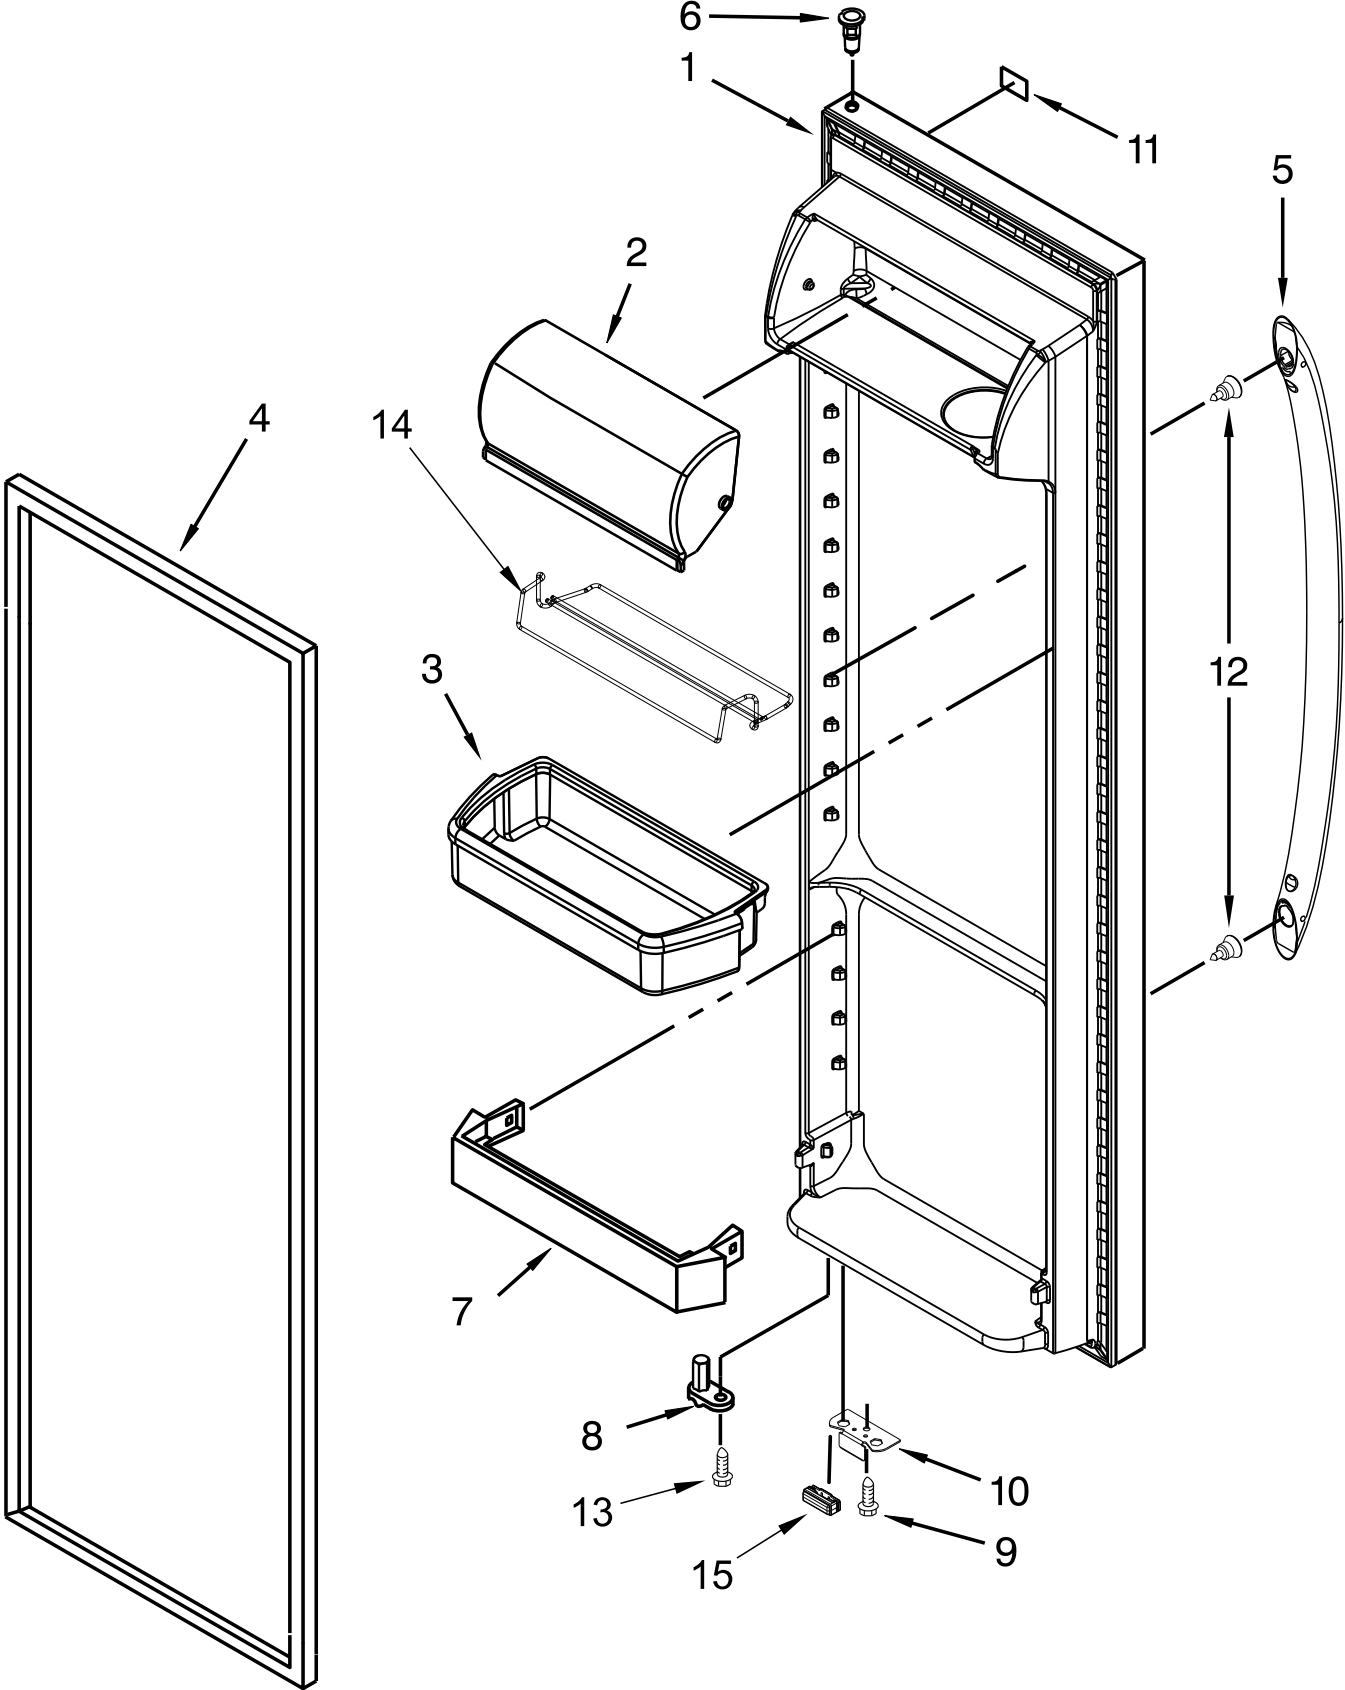

MOTOR AND ICE CONTAINER PARTS

<u>Illus. No.</u>	<u>Part No.</u>	<u>Description</u>	<u>Illus. No.</u>	<u>Part No.</u>	<u>Description</u>	<u>Illus. No.</u>	<u>Part No.</u>	<u>Description</u>
1	W11307589	Bracket, Motor	12	W11032812	Spacer, Step	26	1119020	Spring, Return
2	W10884561	Motor, Dispenser	13	W11032808	Spacer, Flat	27	1119021	Clip, Retainer (Dispenser Rod)
3	2152713	Assembly, Solenoid	14	W10278731	Blade, Rotary A	28	488886	Screw
4	W11549780	Light Module, LED	15	W10278732	Blade, Rotary B	29	W10185018	Housing, Crusher
5	W10138206	Spacer - Crusher Housing	16	W10278733	Blade, Rotary C	30	1119017	Deflector, Ice
6	W11218402	Assembly, Ice Dispenser Wiring	17	489234	Washer, Plain Upper Cam	31	489234	Washer, Plain Upper Cam
7	489399	Screw	18	W10181990	Blade, Fixed	32	489236	Ring, Retainer
8	W10169511	Coupling, Motor	19	W10189708	Block, Blade	33	W10698668	Coupling, Ice Conveyor
9	W11427433	Cover, Ice Container Front	20	489229	Pin, Roll	34	W11359448	Complete Icemaker Assembly
10	W11351746	Ice Door	21	W10295082	Auger	35	W10558423	Ice Container, Complete
11	W10670845	Container, Ice	22	W10698642	Drum			
			23	W10403781	Baffle, Floating			
			24	1119018	Nut, Bearing			
			25	W10838981	Arm, Control			

REFRIGERATOR DOOR PARTS