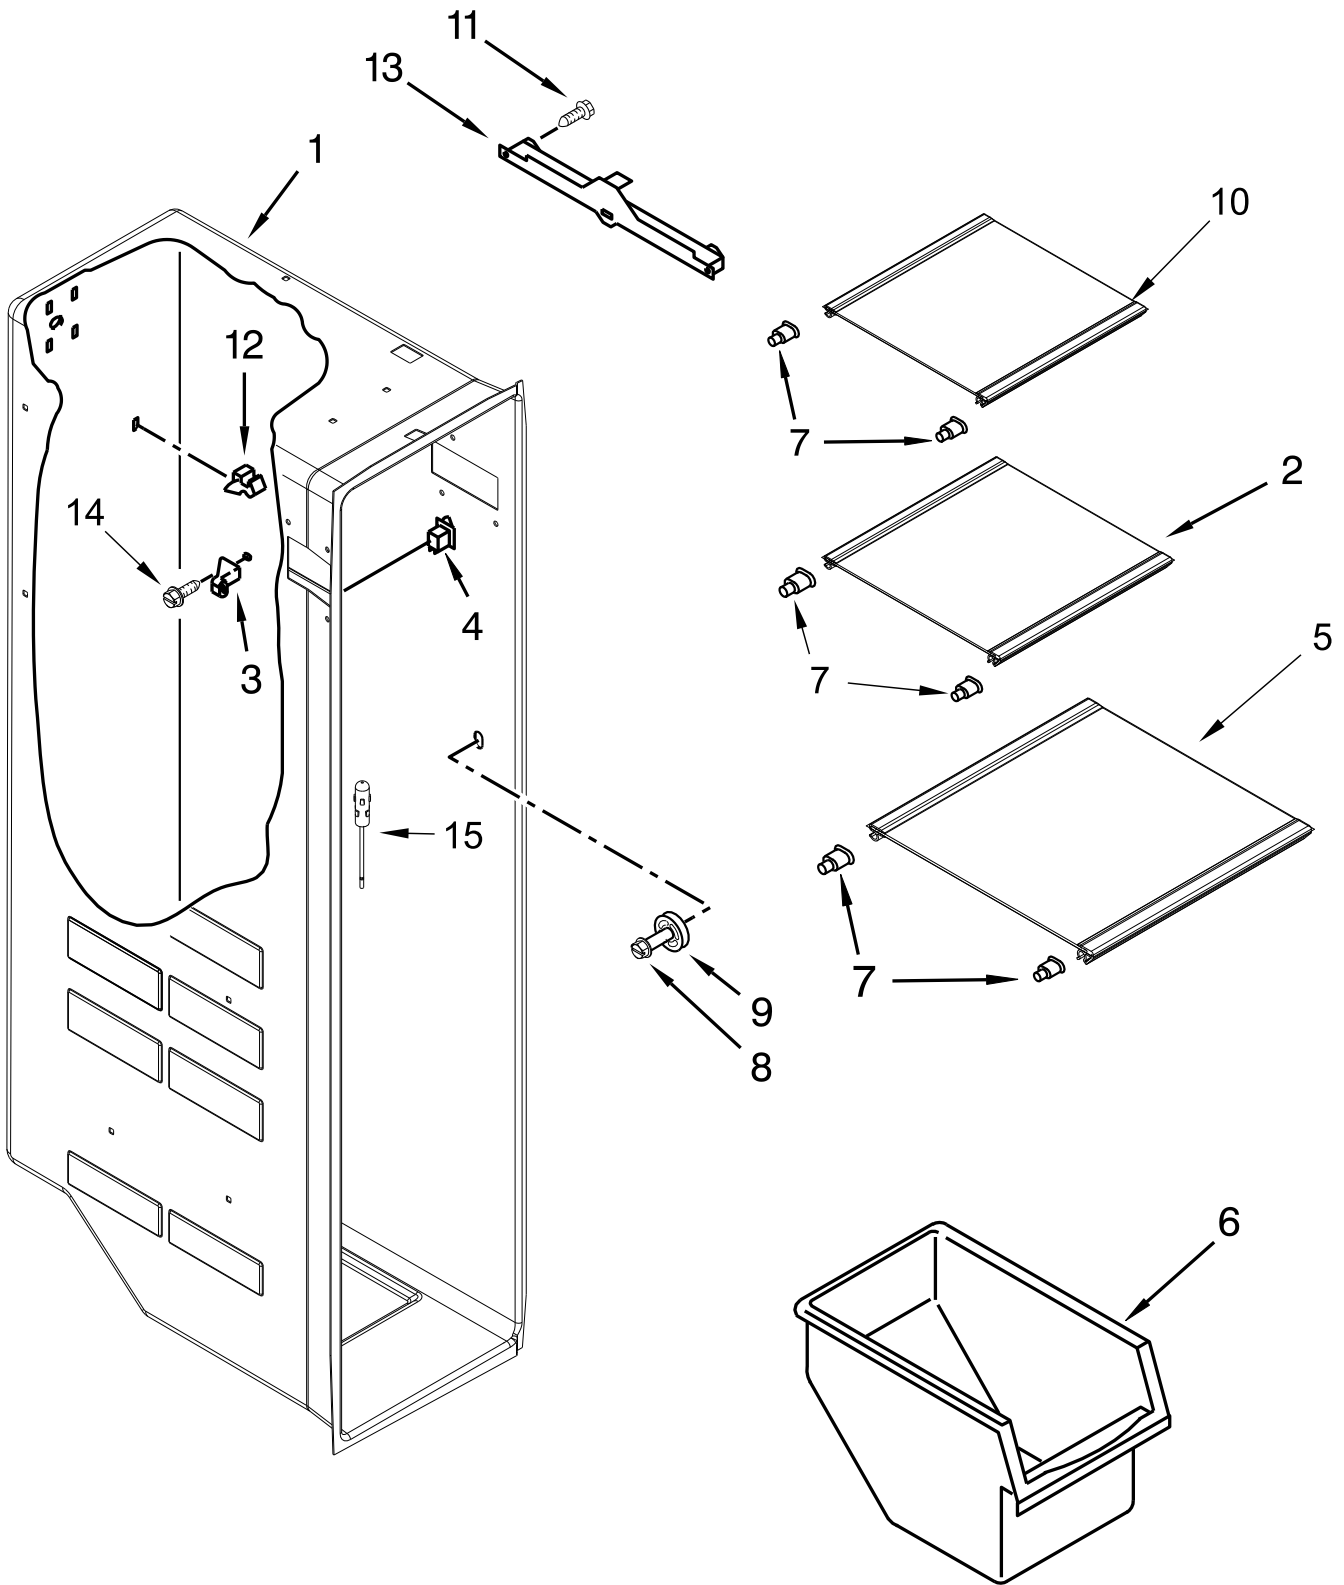

FREEZER LINER PARTS

FREEZER LINER PARTS

<u>Illus.</u> <u>No.</u>	<u>Part No.</u>	<u>Description</u>	<u>Illus.</u> <u>No.</u>	<u>Part No.</u>	<u>Description</u>	<u>Illus.</u> <u>No.</u>	<u>Part No.</u>	<u>Description</u>
1		Liner (Not A Serviceable Part)	7	W10130299	Cup, Shelf	13	W10845585	Slide, Ice Container (Left)
2	W11048567	Shelf, Glass	8	W10191954	Screw			
3	2196206	Stud, Support	9	2196208	Assembly, Stud		W10845583	Slide, Ice Container (Right)
4	W10847849	Switch, Light	10	W11048571	Shelf, Glass (Top)			
5	W11454958	Shelf, Glass (Bottom)	11	489100	Screw	14	3400893	Screw
6	W11427432	Bin, Freezer	12	2315163	Clip, Air Duct	15	W10384183	Thermistor