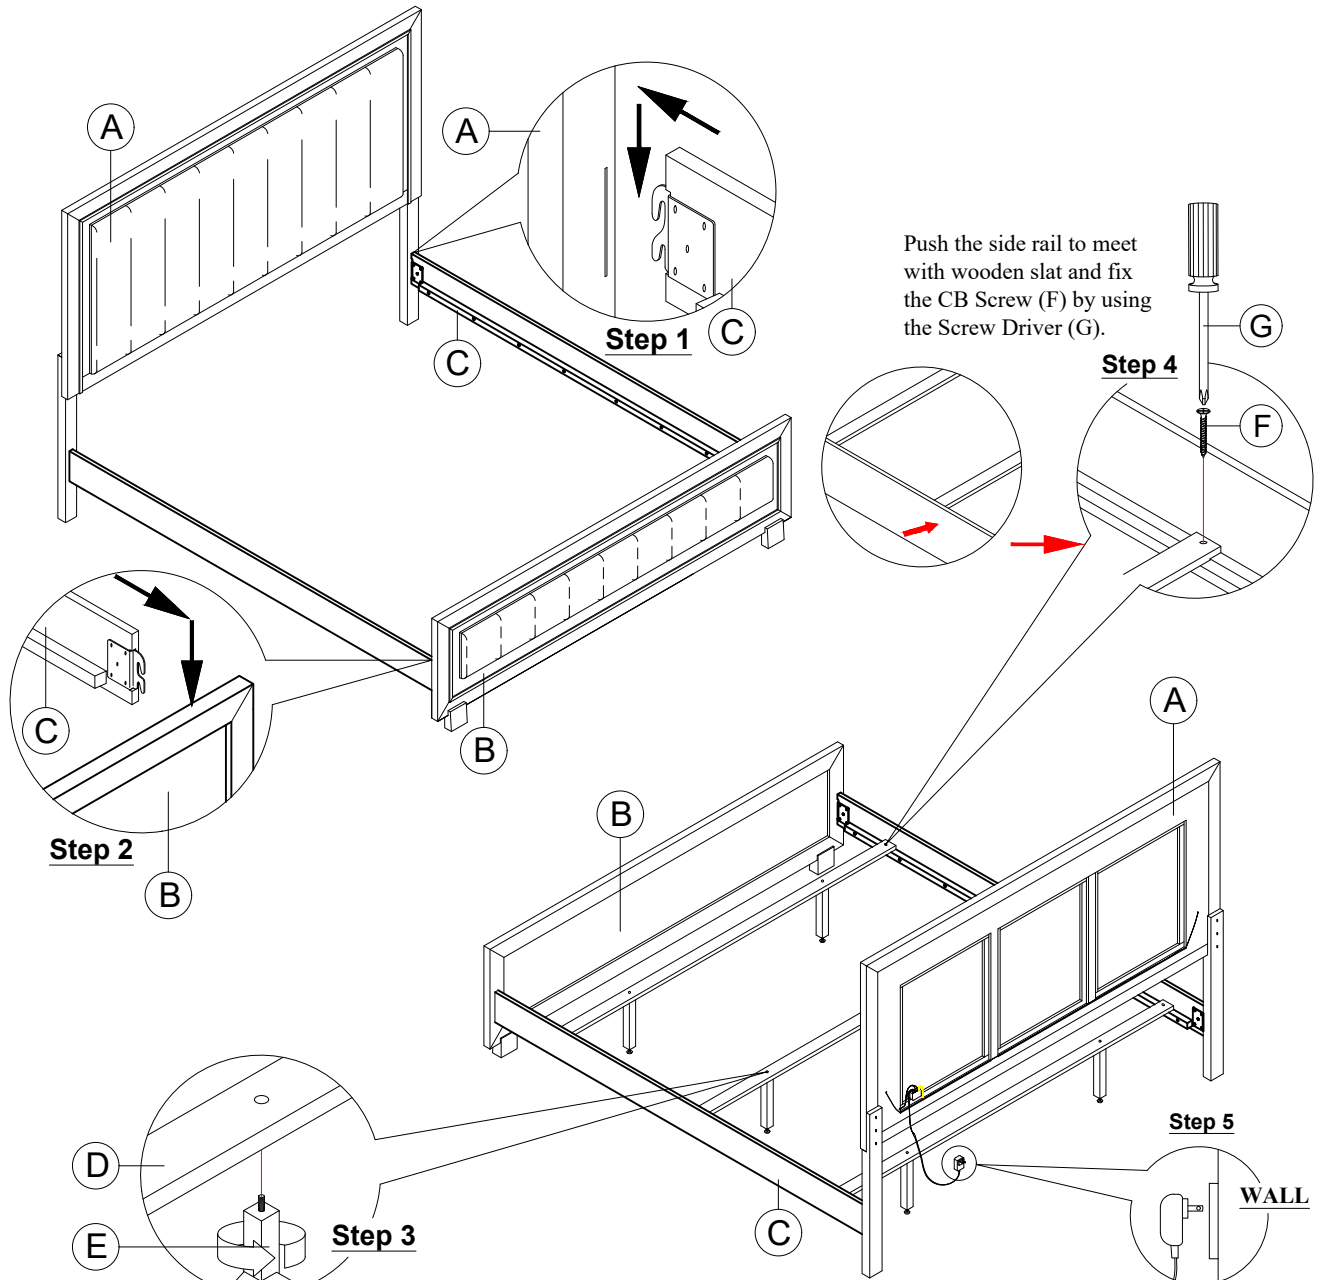

# ASSEMBLY INSTRUCTION

Description : KING BED

Model : SANTORINI-METALLIC WHITE-KB-HB / FB & SLATS / SR

METALLIC WHITE/MARBLE

Thank you for purchasing this quality product. Be sure to check all packing material carefully for small parts that may have come loose inside the carton during shipment.

## PART LIST :

## HARDWARE LIST :

No.	Description	Diagram	Quantity	No.	Description	Diagram	Size	Quantity
A	HEADBOARD		1	F	CB SCREW		M4 x 32mm	6
B	FOOTBOARD		1	G	SCREW DRIVER (*)			1
C	SIDE RAIL		2	(*) The manufacturer does not provide item G.				
D	WOODEN SLAT		3					
E	WOODEN SUPPORT		6					

Made In Malaysia

1856WCS GLO KING BED