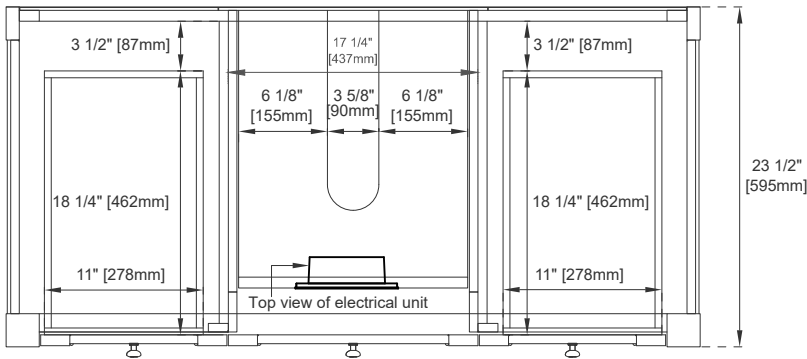

48" BRECKENRIDGE VANITY

JAMES MARTIN VANITIES

330-V48-BW 330-V48-SC
330-V48-LNO 330-V48-WWO

Knob