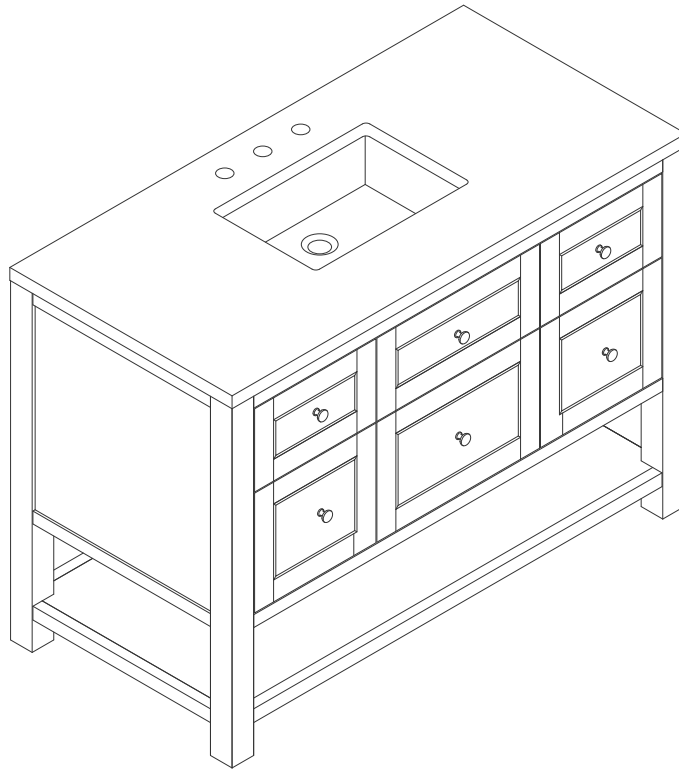

48" BRECKENRIDGE VANITY

JAMES MARTIN
VANITIES

330-V48-BW 330-V48-SC
330-V48-LNO 330-V48-WWO

Features and Materials

Solids: GW/SC-Yellow Poplar; LNO/WWO-Ash and Yellow Poplar

Veneers: LNO/WWO-Flat Cut Ash

Panels: Plywood

Installation Type: Floor Standing

Number of Basins: One, with Optional 3cm Top

Vanity Top Included: NO, Optional 3cm Tops Available with Sinks

Basins Included: NO

Overflow: Yes, Front Facing

Number of Doors: One

Number of Drawers: Four

Number of Tip Outs: 0

USB/Power Component: YES (ETL5011080)

Cord Length: 6'6"

Assembly Type: Installation of Optional 3cm Top with Sink

Bamboo Storage Tray: One

Drawer Box Material and Construction: 12mm Plywood/English Dovetail Joinery

European Soft Close Hinges

Aluminum Laminate Drawer Liners

Adjustable Levelers

Dimension

Width: 47-7/8"

Depth: 23-1/2"

Height: 33"

Rough-In Height: 21-1/2"