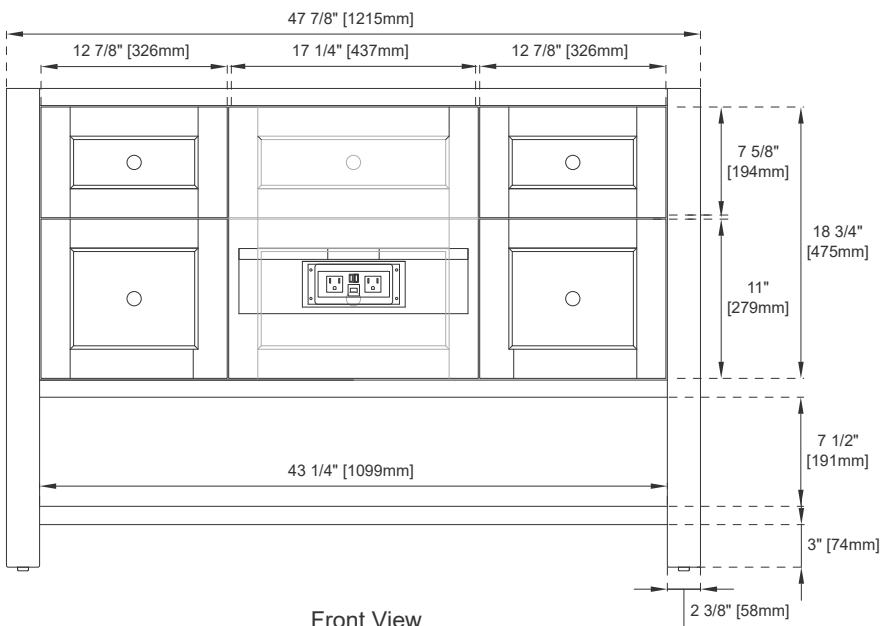

Number of Drawers: Four

Number of Tip Outs: 0

USB/Power Component: YES (ETL5011080)

Cord Length: 6'6"

Assembly Type: Installation of Optional 3cm Top with Sink

Bamboo Storage Tray: One

Drawer Box Material and Construction: 12mm Plywood/English Dovetail Joinery

European Soft Close Hinges

Aluminum Laminate Drawer Liners

Adjustable Levelers

Dimension

Width: 47-7/8"

Depth: 23-1/2"

Height: 33"

Rough-In Height: 21-1/2"

Front View

All dimensions are nominal

Diagrams are of cabinet only—James Martin Optional Countertops and sinks are not shown

Visit website for warranty and installation information
www.jamesmartinvanities.com

48" BRECKENRIDGE VANITY

JAMES MARTIN VANITIES

330-V48-BW 330-V48-SC
330-V48-LNO 330-V48-WWO

Side View

Back View

All dimensions are nominal

Diagrams are of cabinet only—James Martin Optional Countertops and sinks are not shown