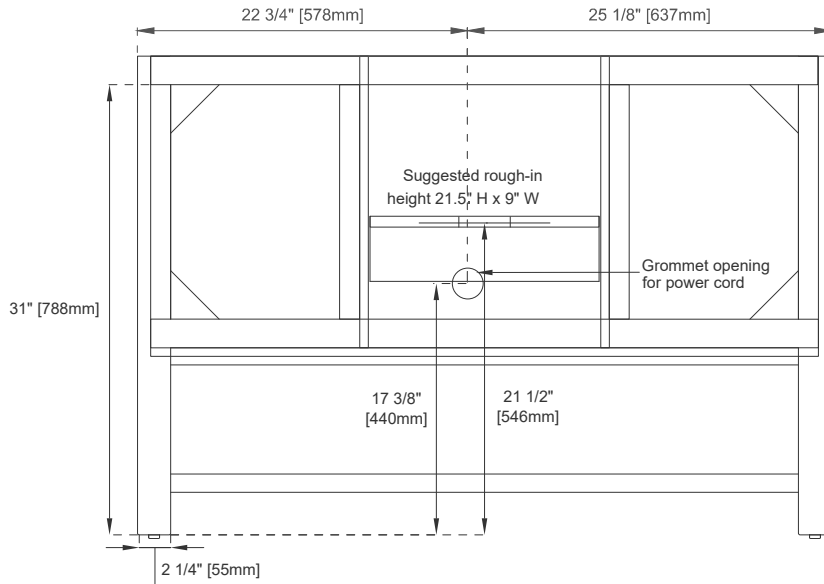

Number of Drawers: Four

Number of Tip Outs: 0

USB/Power Component: YES (ETL5011080)

Cord Length: 6'6"

Assembly Type: Installation of Optional 3cm Top with Sink

Bamboo Storage Tray: One

Drawer Box Material and Construction: 12mm Plywood/English Dovetail Joinery

European Soft Close Hinges

Aluminum Laminate Drawer Liners

Adjustable Levelers

Dimension

Width: 47-7/8"

Depth: 23-1/2"

Height: 33"

Rough-In Height: 21-1/2"

Front View

All dimensions are nominal

Diagrams are of cabinet only—James Martin Optional Countertops and sinks are not shown

Visit website for warranty and installation information
www.jamesmartinvanities.com

48" BRECKENRIDGE VANITY

JAMES MARTIN VANITIES

330-V48-BW 330-V48-SC
330-V48-LNO 330-V48-WWO

Side View

Back View

All dimensions are nominal

Diagrams are of cabinet only—James Martin Optional Countertops and sinks are not shown