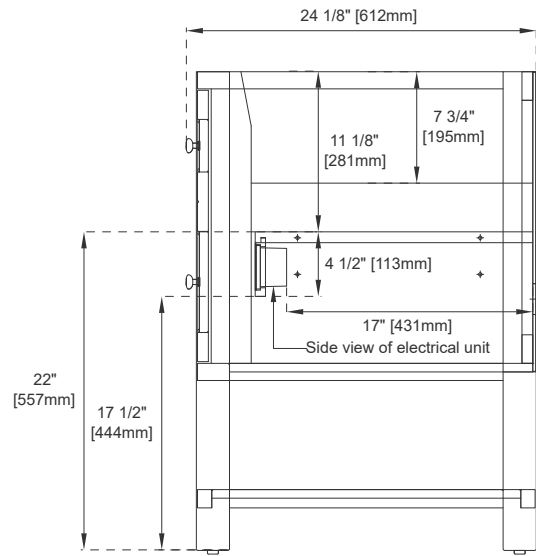

Number of Drawers: Four

Number of Tip Outs: 0

USB/Power Component: YES (ETL5011080)

Cord Length: 6'6"

Assembly Type: Installation of Optional 3cm Top with Sink

Bamboo Storage Tray: One

Drawer Box Material and Construction: 12mm Plywood/English Dovetail Joinery

European Soft Close Hinges

Aluminum Laminate Drawer Liners

Adjustable Levelers

Dimension

Width: 47-7/8"

Depth: 23-1/2"

Height: 33"

Rough-In Height: 21-1/2"

Front View

All dimensions are nominal

Diagrams are of cabinet only—James Martin Optional Countertops and sinks are not shown

Visit website for warranty and installation information
www.jamesmartinvanities.com

48" BRECKENRIDGE VANITY

JAMES MARTIN VANITIES

330-V48-BW 330-V48-SC
330-V48-LNO 330-V48-WWO

Side View

Back View

All dimensions are nominal

Diagrams are of cabinet only—James Martin Optional Countertops and sinks are not shown