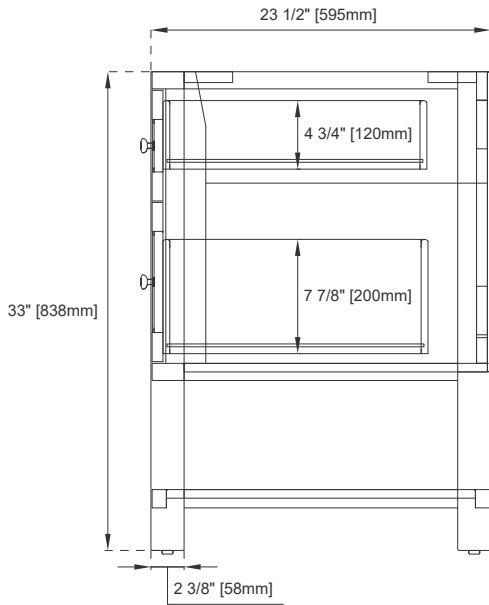

Number of Drawers: Four

Number of Tip Outs: 0

USB/Power Component: YES (ETL5011080)

Cord Length: 6'6"

Assembly Type: Installation of Optional 3cm Top with Sink

Bamboo Storage Tray: One

Drawer Box Material and Construction: 12mm Plywood/English Dovetail Joinery

European Soft Close Hinges

Aluminum Laminate Drawer Liners

Adjustable Levelers

Dimension

Width: 47-7/8"

Depth: 23-1/2"

Height: 33"

Rough-In Height: 21-1/2"

Front View

All dimensions are nominal

Diagrams are of cabinet only—James Martin Optional Countertops and sinks are not shown

Visit website for warranty and installation information
www.jamesmartinvanities.com

48" BRECKENRIDGE VANITY

JAMES MARTIN VANITIES

330-V48-BW 330-V48-SC
330-V48-LNO 330-V48-WWO

Side View

Back View

All dimensions are nominal

Diagrams are of cabinet only—James Martin Optional Countertops and sinks are not shown