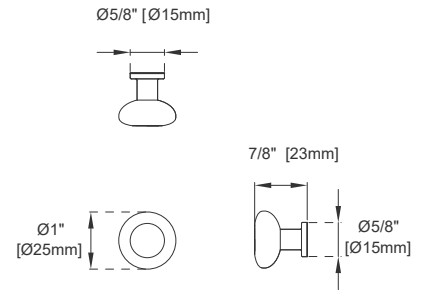

48" BRECKENRIDGE VANITY

JAMES MARTIN VANITIES

330-V48-BW 330-V48-SC
330-V48-LNO 330-V48-WWO

Knob