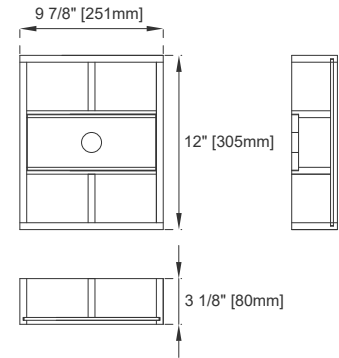

Number of Drawers: Four

Number of Tip Outs: 0

USB/Power Component: YES (ETL5011080)

Cord Length: 6'6"

Assembly Type: Installation of Optional 3cm Top with Sink

Bamboo Storage Tray: One

Drawer Box Material and Construction: 12mm Plywood/English Dovetail Joinery

European Soft Close Hinges

Aluminum Laminate Drawer Liners

Adjustable Levelers

Dimension

Width: 47-7/8"

Depth: 23-1/2"

Height: 33"

Rough-In Height: 21-1/2"

Visit website for warranty and installation information
www.jamesmartinvanities.com

48" BRECKENRIDGE VANITY

JAMES MARTIN VANITIES

330-V48-BW 330-V48-SC
330-V48-LNO 330-V48-WWO

Knob

Top View

Bamboo Drawer Organizer

Front View

All dimensions are nominal

Diagrams are of cabinet only—James Martin Optional Countertops and sinks are not shown

Visit website for warranty and installation information
www.jamesmartinvanities.com