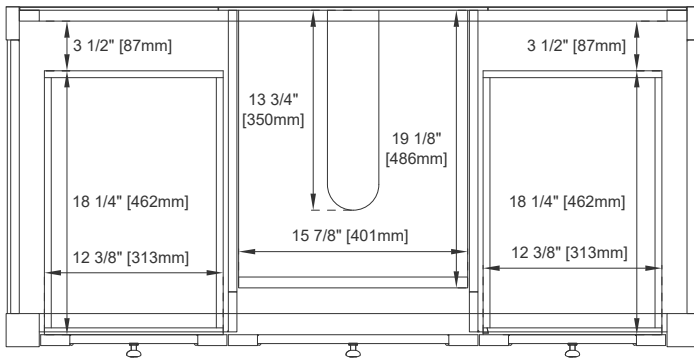

Number of Drawers: Four

Number of Tip Outs: 0

USB/Power Component: YES (ETL5011080)

Cord Length: 6'6"

Assembly Type: Installation of Optional 3cm Top with Sink

Bamboo Storage Tray: One

Drawer Box Material and Construction: 12mm Plywood/English Dovetail Joinery

European Soft Close Hinges

Aluminum Laminate Drawer Liners

Adjustable Levelers

Dimension

Width: 47-7/8"

Depth: 23-1/2"

Height: 33"

Rough-In Height: 21-1/2"

Visit website for warranty and installation information
www.jamesmartinvanities.com

48" BRECKENRIDGE VANITY

JAMES MARTIN VANITIES

330-V48-BW 330-V48-SC
330-V48-LNO 330-V48-WWO

Knob

Top View

Bamboo Drawer Organizer

Front View

All dimensions are nominal

Diagrams are of cabinet only—James Martin Optional Countertops and sinks are not shown

Visit website for warranty and installation information
www.jamesmartinvanities.com