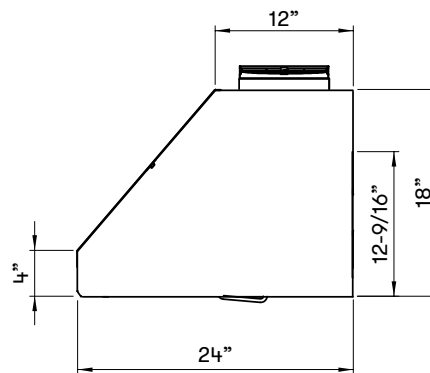

shown with optional 12" duct cover

ACT™

POWERWAVE™

TOP

SIDE

BACK

- * 8" round ducting
- ** 10" round ducting
- *** Rectangular ducting

MODEL	AK7400AS	AK7436AS	AK7448AS
Stainless Steel Size	30"	36"	48"
BLOWER PERFORMANCE			
Blower CFM (Min. - Max.)	200 - 700	200 - 700	200 - 700
Sones (Min. - Max.)	0.8 - 6	0.8 - 6	0.8 - 6
ACT 590 CFM (Min. - Max.)	200 - 590	200 - 590	200 - 590
ACT 390 CFM (Min. - Max.)	200 - 390	200 - 390	200 - 390
ACT 290 CFM (Min. - Max.)	200 - 290	200 - 290	200 - 290
Optional Dual Blower (Min. - Max.)	300 - 1,300	300 - 1,300	300 - 1,300
FEATURES			
Zephyr Connect App Compatible	Yes	Yes	Yes
Alexa & Google Home Compatible	Yes	Yes	Yes
ACT™ Technology	590, 390, 290, Single Blower Only	590, 390, 290, Single Blower Only	590, 390, 290, Single Blower Only
Controls	Proximity Touch	Proximity Touch	Proximity Touch
Speed Levels	6*	6*	6*
Auto Delay-Off	Yes	Yes	Yes
CleanAir Function	Yes	Yes	Yes
Lighting	LumiLight LED, 6W x2	LumiLight LED, 6W x2	LumiLight LED, 6W x4
Tri-Level Lighting	Yes	Yes	Yes
Filters	Pro Baffle x2	Pro Baffle x2	Pro Baffle x3
Recirculating Option**	Yes	Yes	Yes
ADA Compliant	Yes, with Zephyr Connect or Remote	Yes, with Zephyr Connect or Remote	Yes, with Zephyr Connect or Remote
DUCT SPECIFICATIONS			
Vertical Single Internal Blower	8" Round	8" Round	8" Round
Horizontal Single Internal Blower	3-1/4" x 10" or 8" Round	3-1/4" x 10" or 8" Round	3-1/4" x 10" or 8" Round
Vertical Dual Internal Blower	10" Round	10" Round	10" Round
Horizontal Dual Internal Blower	10" Round	10" Round	10" Round
AC POWER (Single Blower)	120V, 60Hz at Max. 5A	120V, 60Hz at Max. 5A	120V, 60Hz at Max. 5A
AC POWER (Dual Blower)	120V, 60Hz at Max. 9A	120V, 60Hz at Max. 9A	120V, 60Hz at Max. 9A
OPTIONAL ACCESSORIES			
Wireless Remote Control	14000005	14000005	14000005
Dual Internal Blower	PBD-1300B	PBD-1300B	PBD-1300B
Recirculating Kit	ZRC-7000C	ZRC-7036C	ZRC-7048C
12" Duct Cover	AK0720	AK0726	AK0728
24" Duct Cover	AK1720	AK1726	AK1728
Make-Up Air Kit (Single Blower)	MUA008A	MUA008A	MUA008A
Make-Up Air Kit (Dual Blower)	MUA010A	MUA010A	MUA010A
MOUNTING HEIGHT RANGE***	24" - 36"	24" - 36"	24" - 36"
WARRANTY	3 years parts, 1 year labor	3 years parts, 1 year labor	3 years parts, 1 year labor