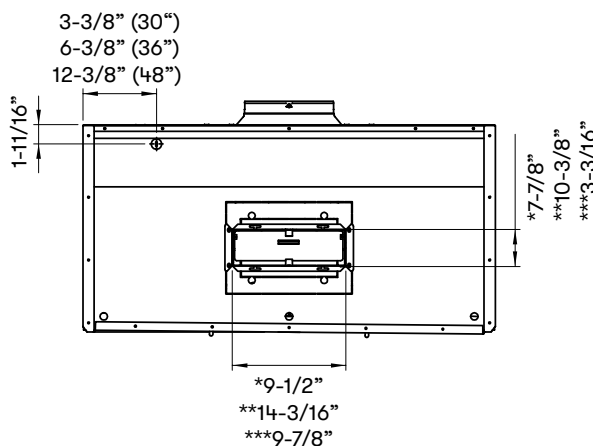

shown with optional 12" duct cover

ACT™

POWERWAVE™

TOP

SIDE

BACK

- * 8" round ducting
- ** 10" round ducting
- *** Rectangular ducting

MODEL	AK7400AS	AK7436AS	AK7448AS
Stainless Steel Size	30"	36"	48"
BLOWER PERFORMANCE			
Blower CFM (Min. - Max.)	200 - 700	200 - 700	200 - 700
Sones (Min. - Max.)	0.8 - 6	0.8 - 6	0.8 - 6
ACT 590 CFM (Min. - Max.)	200 - 590	200 - 590	200 - 590
ACT 390 CFM (Min. - Max.)	200 - 390	200 - 390	200 - 390
ACT 290 CFM (Min. - Max.)	200 - 290	200 - 290	200 - 290
Optional Dual Blower (Min. - Max.)	300 - 1,300	300 - 1,300	300 - 1,300
FEATURES			
Zephyr Connect App Compatible	Yes	Yes	Yes
Alexa & Google Home Compatible	Yes	Yes	Yes
ACT™ Technology	590, 390, 290, Single Blower Only	590, 390, 290, Single Blower Only	590, 390, 290, Single Blower Only
Controls	Proximity Touch	Proximity Touch	Proximity Touch
Speed Levels	6*	6*	6*
Auto Delay-Off	Yes	Yes	Yes
CleanAir Function	Yes	Yes	Yes
Lighting	LumiLight LED, 6W x2	LumiLight LED, 6W x2	LumiLight LED, 6W x4
Tri-Level Lighting	Yes	Yes	Yes
Filters	Pro Baffle x2	Pro Baffle x2	Pro Baffle x3
Recirculating Option**	Yes	Yes	Yes
ADA Compliant	Yes, with Zephyr Connect or Remote	Yes, with Zephyr Connect or Remote	Yes, with Zephyr Connect or Remote
DUCT SPECIFICATIONS			
Vertical Single Internal Blower	8" Round	8" Round	8" Round
Horizontal Single Internal Blower	3-1/4" x 10" or 8" Round	3-1/4" x 10" or 8" Round	3-1/4" x 10" or 8" Round
Vertical Dual Internal Blower	10" Round	10" Round	10" Round
Horizontal Dual Internal Blower	10" Round	10" Round	10" Round
AC POWER (Single Blower)	120V, 60Hz at Max. 5A	120V, 60Hz at Max. 5A	120V, 60Hz at Max. 5A
AC POWER (Dual Blower)	120V, 60Hz at Max. 9A	120V, 60Hz at Max. 9A	120V, 60Hz at Max. 9A
OPTIONAL ACCESSORIES			
Wireless Remote Control	14000005	14000005	14000005
Dual Internal Blower	PBD-1300B	PBD-1300B	PBD-1300B
Recirculating Kit	ZRC-7000C	ZRC-7036C	ZRC-7048C
12" Duct Cover	AK0720	AK0726	AK0728
24" Duct Cover	AK1720	AK1726	AK1728
Make-Up Air Kit (Single Blower)	MUA008A	MUA008A	MUA008A
Make-Up Air Kit (Dual Blower)	MUA010A	MUA010A	MUA010A
MOUNTING HEIGHT RANGE***	24" - 36"	24" - 36"	24" - 36"
WARRANTY	3 years parts, 1 year labor	3 years parts, 1 year labor	3 years parts, 1 year labor