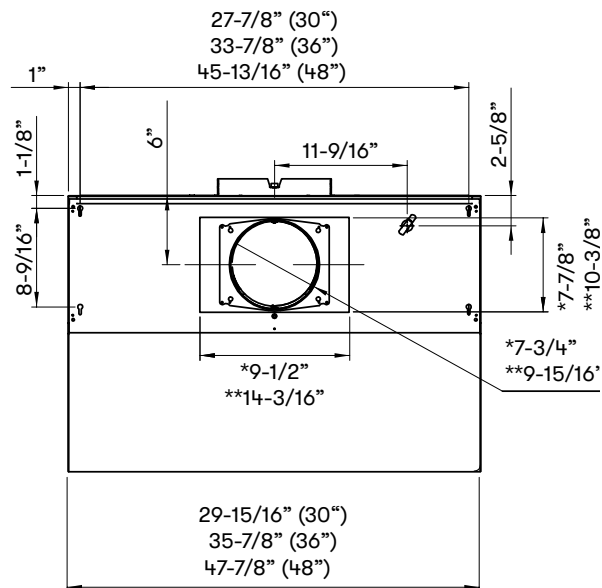

shown with optional 12" duct cover

ACT™

POWERWAVE™

TOP

SIDE

BACK

- * 8" round ducting
- ** 10" round ducting
- *** Rectangular ducting

MODEL	AK7400AS	AK7436AS	AK7448AS
Stainless Steel Size	30"	36"	48"
BLOWER PERFORMANCE			
Blower CFM (Min. - Max.)	200 - 700	200 - 700	200 - 700
Sones (Min. - Max.)	0.8 - 6	0.8 - 6	0.8 - 6
ACT 590 CFM (Min. - Max.)	200 - 590	200 - 590	200 - 590
ACT 390 CFM (Min. - Max.)	200 - 390	200 - 390	200 - 390
ACT 290 CFM (Min. - Max.)	200 - 290	200 - 290	200 - 290
Optional Dual Blower (Min. - Max.)	300 - 1,300	300 - 1,300	300 - 1,300
FEATURES			
Zephyr Connect App Compatible	Yes	Yes	Yes
Alexa & Google Home Compatible	Yes	Yes	Yes
ACT™ Technology	590, 390, 290, Single Blower Only	590, 390, 290, Single Blower Only	590, 390, 290, Single Blower Only
Controls	Proximity Touch	Proximity Touch	Proximity Touch
Speed Levels	6*	6*	6*
Auto Delay-Off	Yes	Yes	Yes
CleanAir Function	Yes	Yes	Yes
Lighting	LumiLight LED, 6W x2	LumiLight LED, 6W x2	LumiLight LED, 6W x4
Tri-Level Lighting	Yes	Yes	Yes
Filters	Pro Baffle x2	Pro Baffle x2	Pro Baffle x3
Recirculating Option**	Yes	Yes	Yes
ADA Compliant	Yes, with Zephyr Connect or Remote	Yes, with Zephyr Connect or Remote	Yes, with Zephyr Connect or Remote
DUCT SPECIFICATIONS			
Vertical Single Internal Blower	8" Round	8" Round	8" Round
Horizontal Single Internal Blower	3-1/4" x 10" or 8" Round	3-1/4" x 10" or 8" Round	3-1/4" x 10" or 8" Round
Vertical Dual Internal Blower	10" Round	10" Round	10" Round
Horizontal Dual Internal Blower	10" Round	10" Round	10" Round
AC POWER (Single Blower)	120V, 60Hz at Max. 5A	120V, 60Hz at Max. 5A	120V, 60Hz at Max. 5A
AC POWER (Dual Blower)	120V, 60Hz at Max. 9A	120V, 60Hz at Max. 9A	120V, 60Hz at Max. 9A
OPTIONAL ACCESSORIES			
Wireless Remote Control	14000005	14000005	14000005
Dual Internal Blower	PBD-1300B	PBD-1300B	PBD-1300B
Recirculating Kit	ZRC-7000C	ZRC-7036C	ZRC-7048C
12" Duct Cover	AK0720	AK0726	AK0728
24" Duct Cover	AK1720	AK1726	AK1728
Make-Up Air Kit (Single Blower)	MUA008A	MUA008A	MUA008A
Make-Up Air Kit (Dual Blower)	MUA010A	MUA010A	MUA010A
MOUNTING HEIGHT RANGE***	24" - 36"	24" - 36"	24" - 36"
WARRANTY	3 years parts, 1 year labor	3 years parts, 1 year labor	3 years parts, 1 year labor