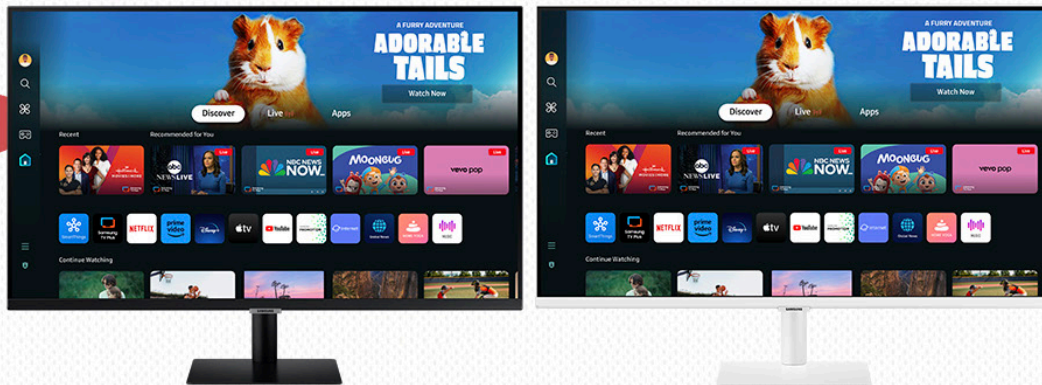

SAMSUNG

27" Smart Monitor M5 (M50D) FHD with Streaming TV and Speakers

LS27DM500ENXGO | LS27DM501ENXZA

Samsung's 27" Smart Monitor M5 (M50D) is an all-in-one streaming TV and desktop monitor. Stream content directly from the monitor or tune into live TV channels. Maximize your multitasking using a single mouse and keyboard across devices. The Samsung Gaming Hub allows instant gameplay from top streaming partners with no PC or console needed. Workspace gives you faster, easier access to your work tools, and multiple ports including USB-C, eliminates the need for adapters. SmartThings IoT hub is an easy way to manage devices in different rooms, without pausing entertainment.

Key features

Smart TV apps

Stream OTT content directly from the monitor or tune into Samsung TV Plus to get live TV channels and on-demand content at zero cost.

Gaming Hub

Samsung Gaming Hub is the ultimate home for gaming. Instantly play the biggest games from top streaming partners, with no PC or console needed. Discover new games or replay old favorites all in one place.

Workspace

Access and control your PC remotely or work directly on the monitor. Embedded productivity apps like Microsoft 365 let you bypass the PC for a simpler, streamlined working environment. Plus, see the apps side by side with Multi View to ramp up productivity to new levels.

Multiple Ports

Connect easily and create your customized setup using HDMI and USB-A ports without any adapters. Plug in to charge, transfer or create your ideal multi-screen station.

SmartThings

See all your smart home devices in a new 3D Map View. See energy usage and costs by device, and save money by turning on energy-saving modes. Use your mobile phone or your voice to tap into the all-in-one IoT hub – all without pausing shows.