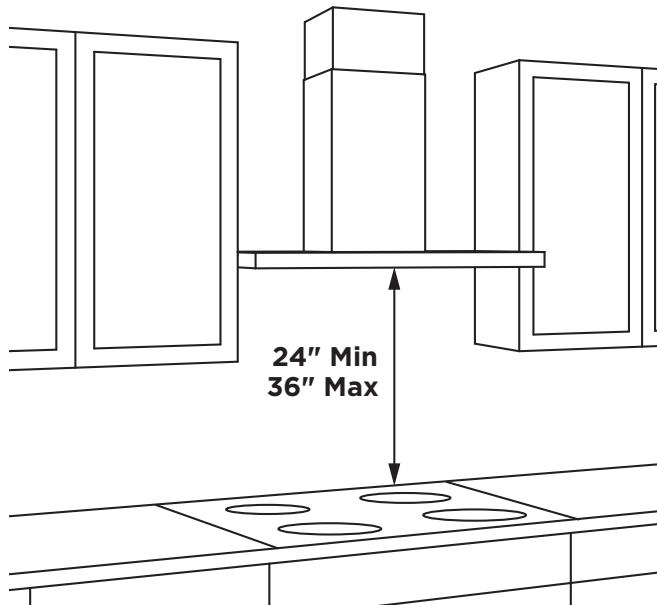

OPTIONAL ACCESSORIES

UX12DC9SLSS/BLTS - 12(ft.) Ceiling Duct Cover Kit
Max ceiling height installation with kit - 12'-0" (36" hood spacing)

UX14DC9SLSS/BLTS - 14(ft.) Ceiling Duct Cover Kit
Max ceiling height installation with kit - 14'-0"

UXCF91 - Charcoal Filter (needed if used in recirculation mode)

UXRC1 - Remote Control (Wireless)

AMP RATING	
120V	TBD

36" models require a 36"-wide opening
*The supplied duct cover fits 7'-7" to 10'-6" ceiling heights
(12' ceiling height with optional high ceiling kit UX12DC9SLSS/UX12DCBLTS)
(14' ceiling height with optional high ceiling kit UX14DC9SLSS/UX14DC9BLTS)