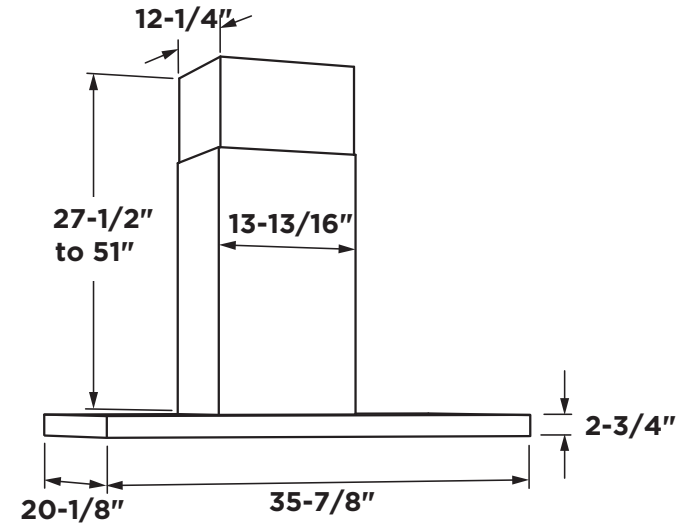

UVW9361SL/BL

36" WiFi Enabled Designer Wall Mount Hood w/Perimeter Venting

DIMENSIONS AND INSTALLATION INFORMATION (IN INCHES)

INSTALLATION INFORMATION:

Before installing, consult Use & Care/installation instructions packed with product for current dimensional data.

OPTIONAL ACCESSORIES

UX12DC9SLSS/BLTS - 12(ft.) Ceiling Duct Cover Kit
Max ceiling height installation with kit - 12'-0" (36" hood spacing)

UX14DC9SLSS/BLTS - 14(ft.) Ceiling Duct Cover Kit
Max ceiling height installation with kit - 14'-0"

UXCF91 - Charcoal Filter (needed if used in recirculation mode)

UXRC1 - Remote Control (Wireless)

AMP RATING	
120V	TBD

36" models require a 36"-wide opening
*The supplied duct cover fits 7'-7" to 10'-6" ceiling heights
(12' ceiling height with optional high ceiling kit UX12DC9SLSS/UX12DCBLTS)
(14' ceiling height with optional high ceiling kit UX14DC9SLSS/UX14DC9BLTS)