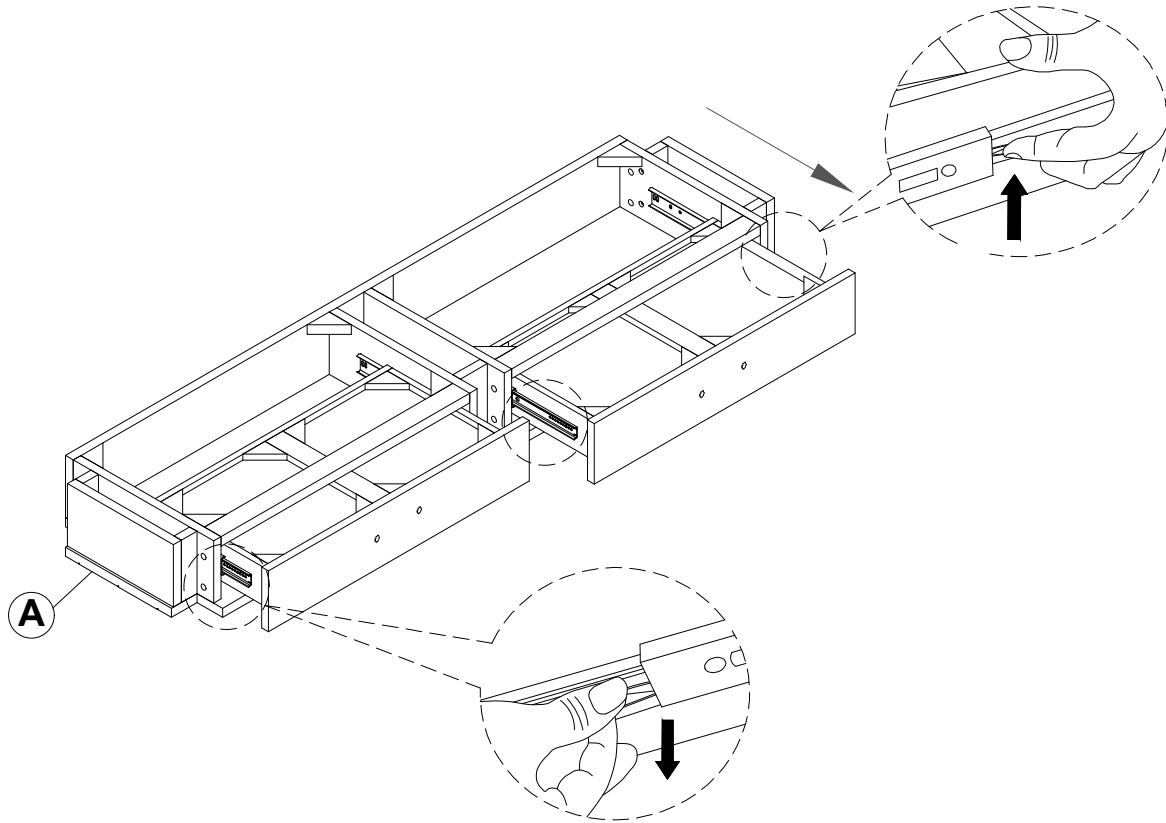

ITEM: **722579**

ASSEMBLY INSTRUCTIONS
STEP 1