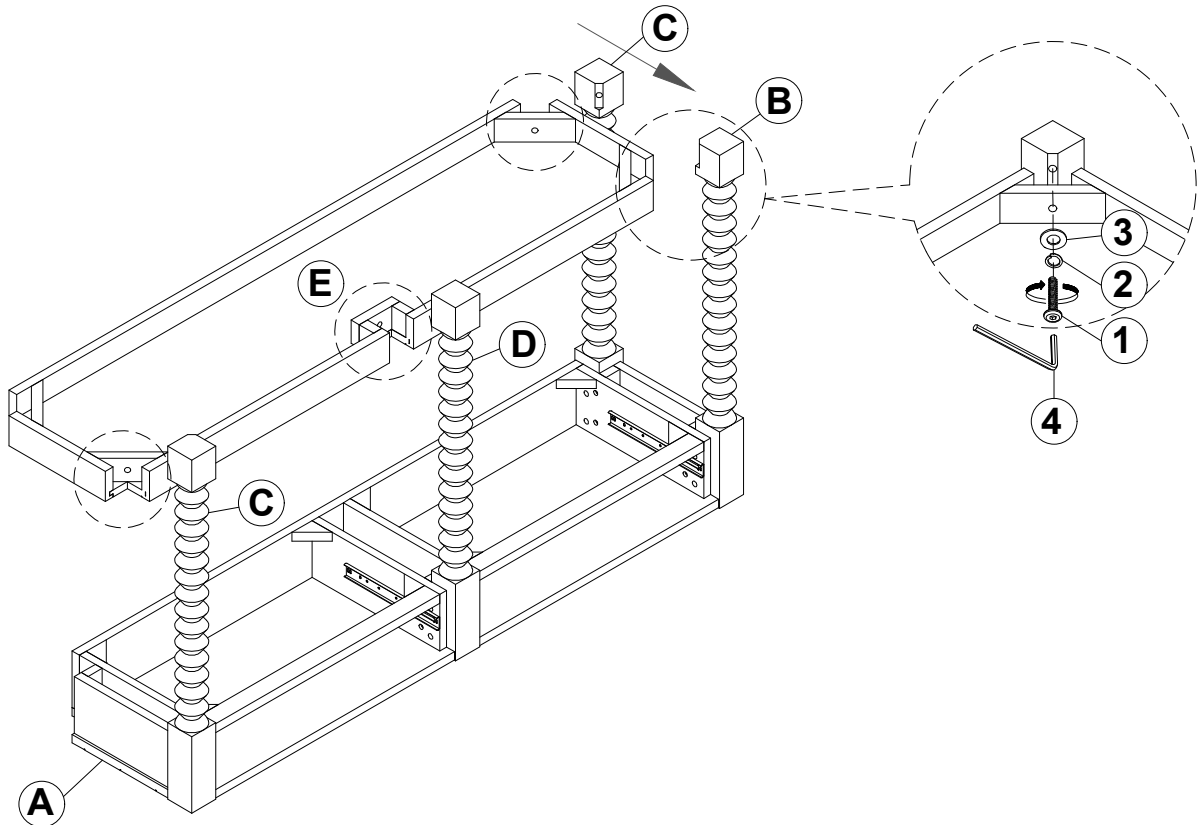

HARDWARE IDENTIFICATION

| | | | |
|---|--|---|-------|
| 1 | BOLT (Ø5/16" x 1-3/4" - RBW) |  | 17PCS |
| 2 | LOCK WASHER (Ø5/16" - RBW) |  | 17PCS |
| 3 | FLAT WASHER (Ø5/16" - RBW) |  | 17PCS |
| 4 | ALLEN WRENCH (4MM - RBW) |  | 1PC |

ITEM: **722579**

ASSEMBLY INSTRUCTIONS
STEP 1

STEP 2

ITEM: **722579**

ASSEMBLY INSTRUCTIONS
STEP 3

STEP 4

ITEM: **722579**

ASSEMBLY INSTRUCTIONS
STEP 5

STEP 6
COMPLETE

ITEM: **722579**

Note: Dimension tolerance $\pm 5\%$