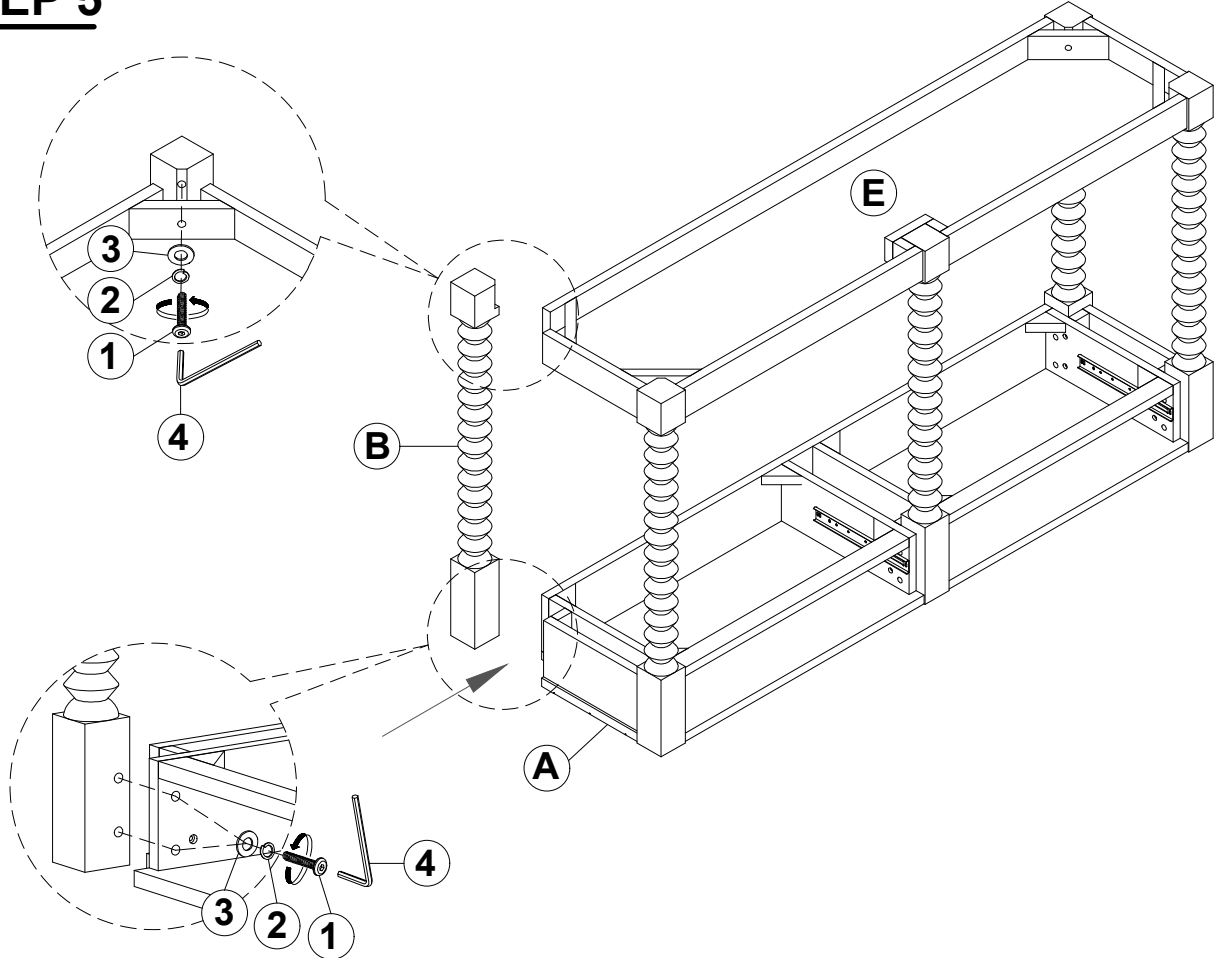

HARDWARE IDENTIFICATION

| | | | |
|---|--|---|-------|
| 1 | BOLT (Ø5/16" x 1-3/4" - RBW) |  | 17PCS |
| 2 | LOCK WASHER (Ø5/16" - RBW) |  | 17PCS |
| 3 | FLAT WASHER (Ø5/16" - RBW) |  | 17PCS |
| 4 | ALLEN WRENCH (4MM - RBW) |  | 1PC |

ITEM: **722579**

ASSEMBLY INSTRUCTIONS
STEP 1

STEP 2

ITEM: **722579**

ASSEMBLY INSTRUCTIONS
STEP 3

STEP 4

ITEM: **722579**

ASSEMBLY INSTRUCTIONS
STEP 5

STEP 6
COMPLETE

ITEM: **722579**

Note: Dimension tolerance $\pm 5\%$