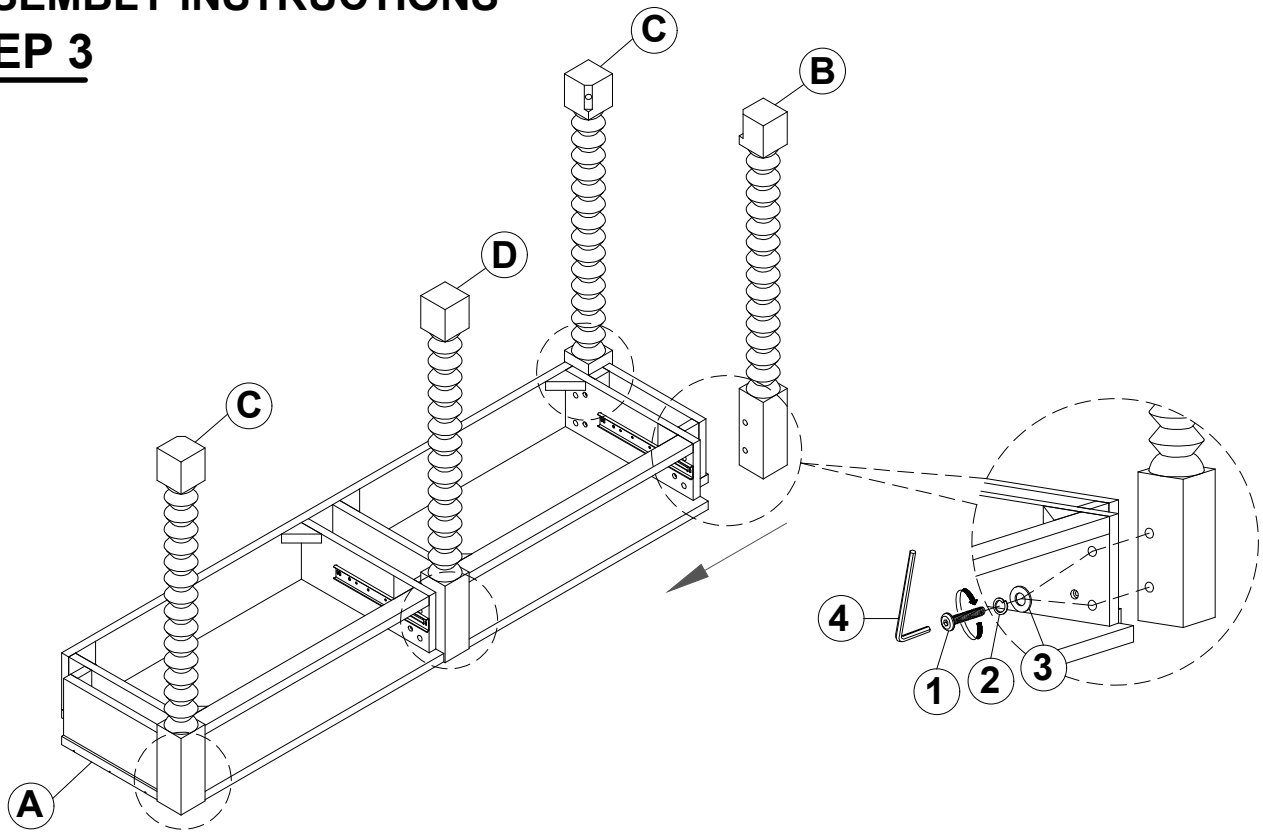

HARDWARE IDENTIFICATION

| | | | |
|---|--|---|-------|
| 1 | BOLT (Ø5/16" x 1-3/4" - RBW) |  | 17PCS |
| 2 | LOCK WASHER (Ø5/16" - RBW) |  | 17PCS |
| 3 | FLAT WASHER (Ø5/16" - RBW) |  | 17PCS |
| 4 | ALLEN WRENCH (4MM - RBW) |  | 1PC |

ITEM: **722579**

ASSEMBLY INSTRUCTIONS
STEP 1

STEP 2

ITEM: **722579**

ASSEMBLY INSTRUCTIONS
STEP 3

STEP 4

ITEM: **722579**

ASSEMBLY INSTRUCTIONS
STEP 5

STEP 6
COMPLETE

ITEM: **722579**

Note: Dimension tolerance $\pm 5\%$