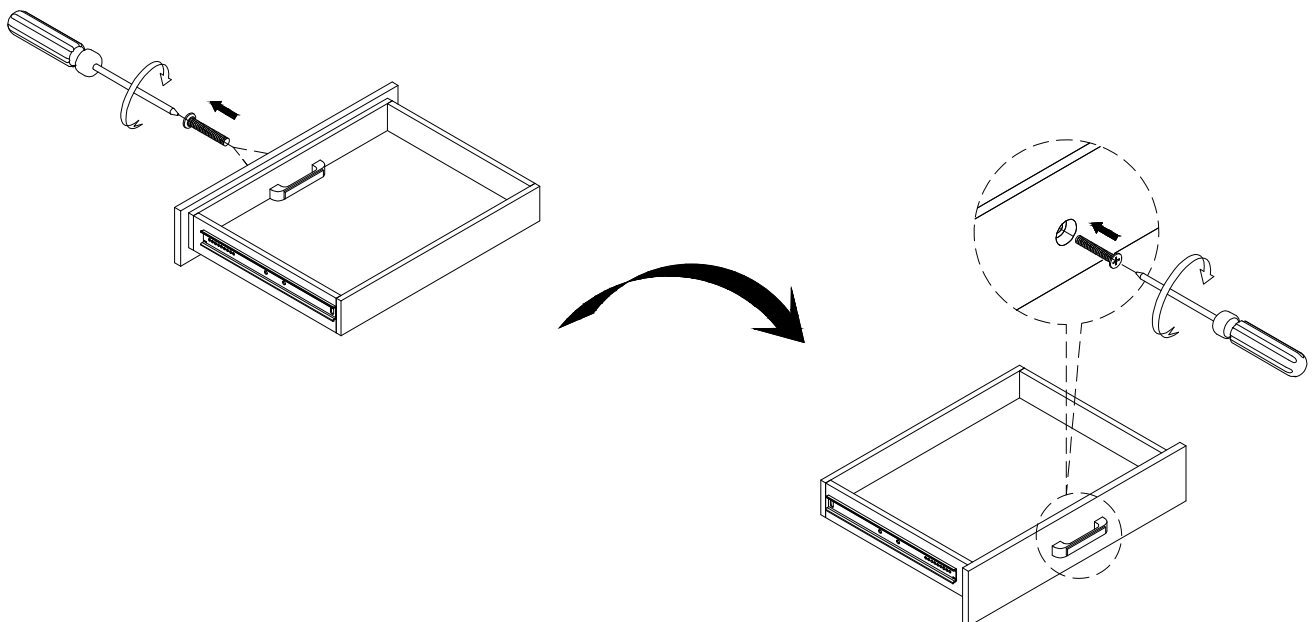

HARDWARE IDENTIFICATION

| | | | |
|---|--|---|-------|
| 1 | BOLT (Ø5/16" x 1-3/4" - RBW) |  | 17PCS |
| 2 | LOCK WASHER (Ø5/16" - RBW) |  | 17PCS |
| 3 | FLAT WASHER (Ø5/16" - RBW) |  | 17PCS |
| 4 | ALLEN WRENCH (4MM - RBW) |  | 1PC |

ITEM: **722579**

ASSEMBLY INSTRUCTIONS
STEP 1

STEP 2

ITEM: **722579**

ASSEMBLY INSTRUCTIONS
STEP 3

STEP 4

ITEM: **722579**

ASSEMBLY INSTRUCTIONS
STEP 5