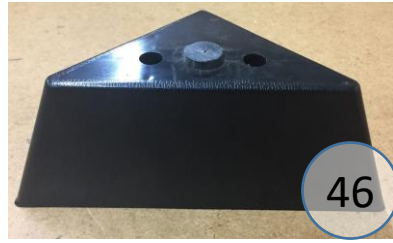

5360437

Call Out	Description
●	Blown Fiber
●	Cushion Chaise Pad - top Pad
●	Cushion Foam
●	KD Component
●	Cover

*Signature*  
DESIGN  
BY **ASHLEY**®

227

562

361

46

472