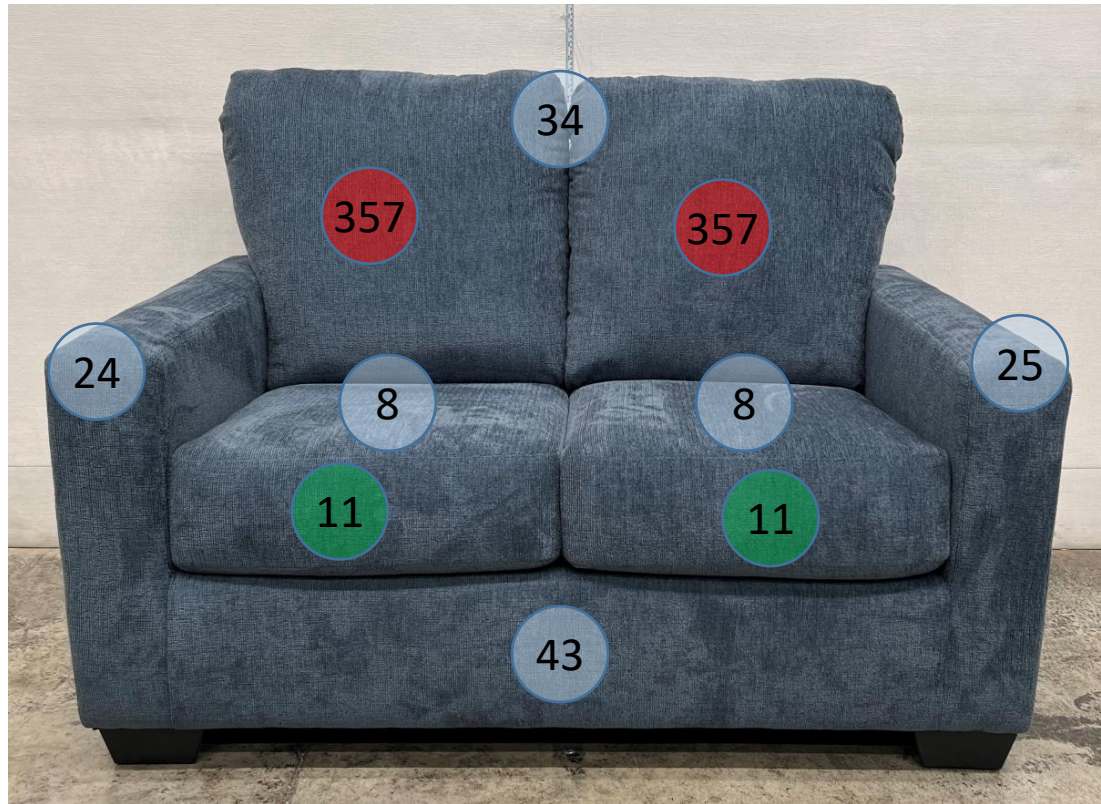

5360437

Call Out	Description
●	Blown Fiber
●	Cushion Chaise Pad - top Pad
●	Cushion Foam
●	KD Component
●	Cover

*Signature*  
DESIGN  
BY **ASHLEY**®

227

562

361

46

472

356

354

*Signature*  
DESIGN  
BY **ASHLEY**®