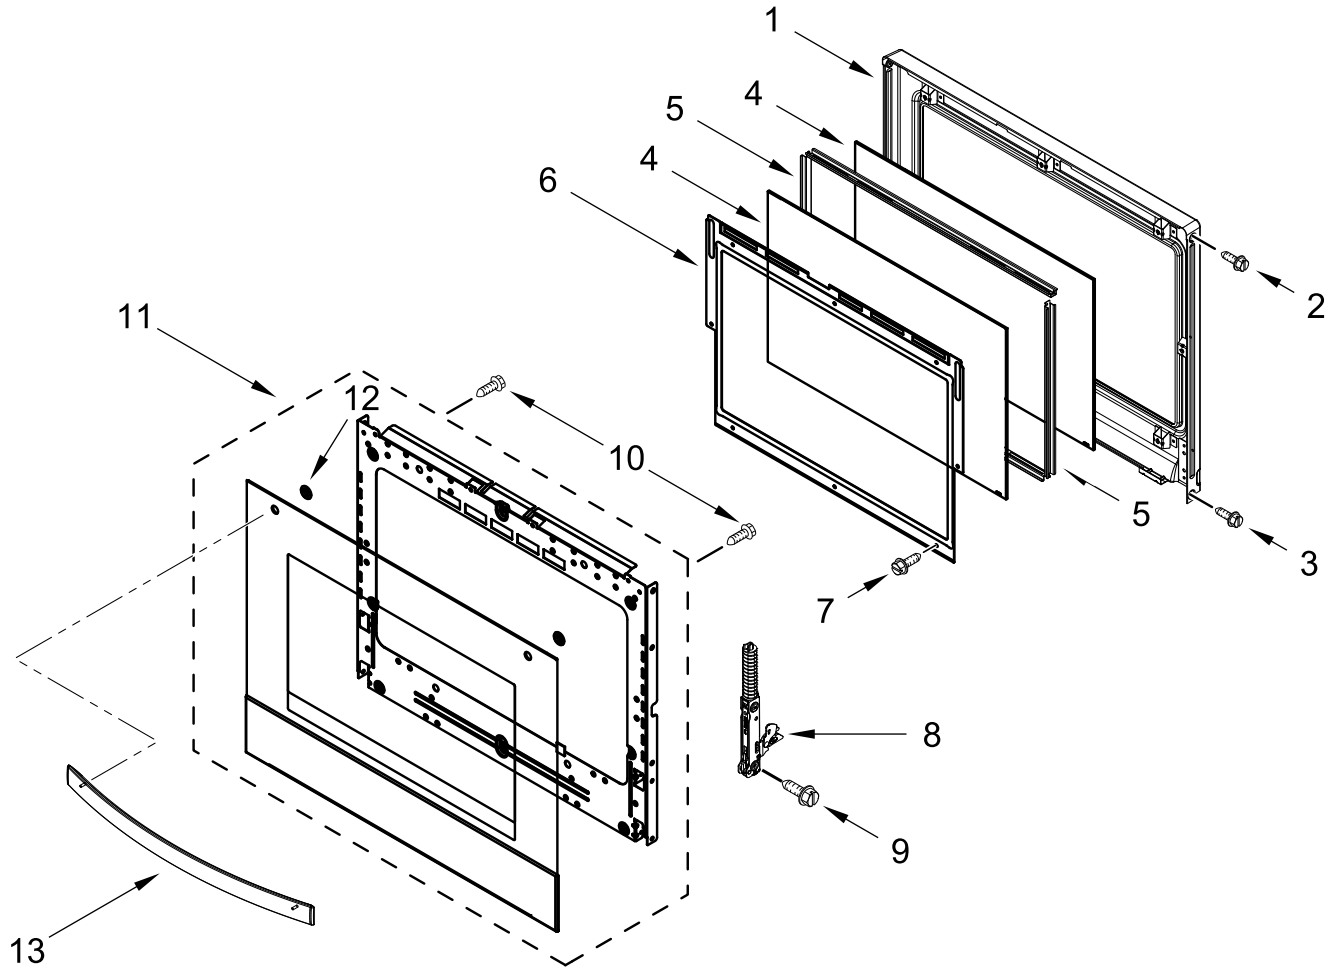

UPPER OVEN DOOR PARTS

UPPER OVEN DOOR PARTS

<u>Illus.</u> <u>No.</u>	<u>Part No.</u>	<u>Description</u>	<u>Illus.</u> <u>No.</u>	<u>Part No.</u>	<u>Description</u>	<u>Illus.</u> <u>No.</u>	<u>Part No.</u>	<u>Description</u>
1	W11302593	Liner Assembly	8	W11470044	Hinge, Door (Left)	12	W10319024	Washer, Door
2	7101P375-60	Screw		W11470045	Hinge, Door (Right)	13		Handle Assembly
3	W11290045	Screw	9	3196183	Screw		W11548016	Black
4	W10618123	Glass, Inner	10	W11317731	Screw (Black)		W11660150	White
5	W11302731	Spacer, Air Divider	11		Door Assembly		W11532601	Stainless
6	W11204277	Retainer, Air Divider Glass		W11499374	Black			
7	7101P426-60	Screw		W11499376	White			
				W11499375	Stainless