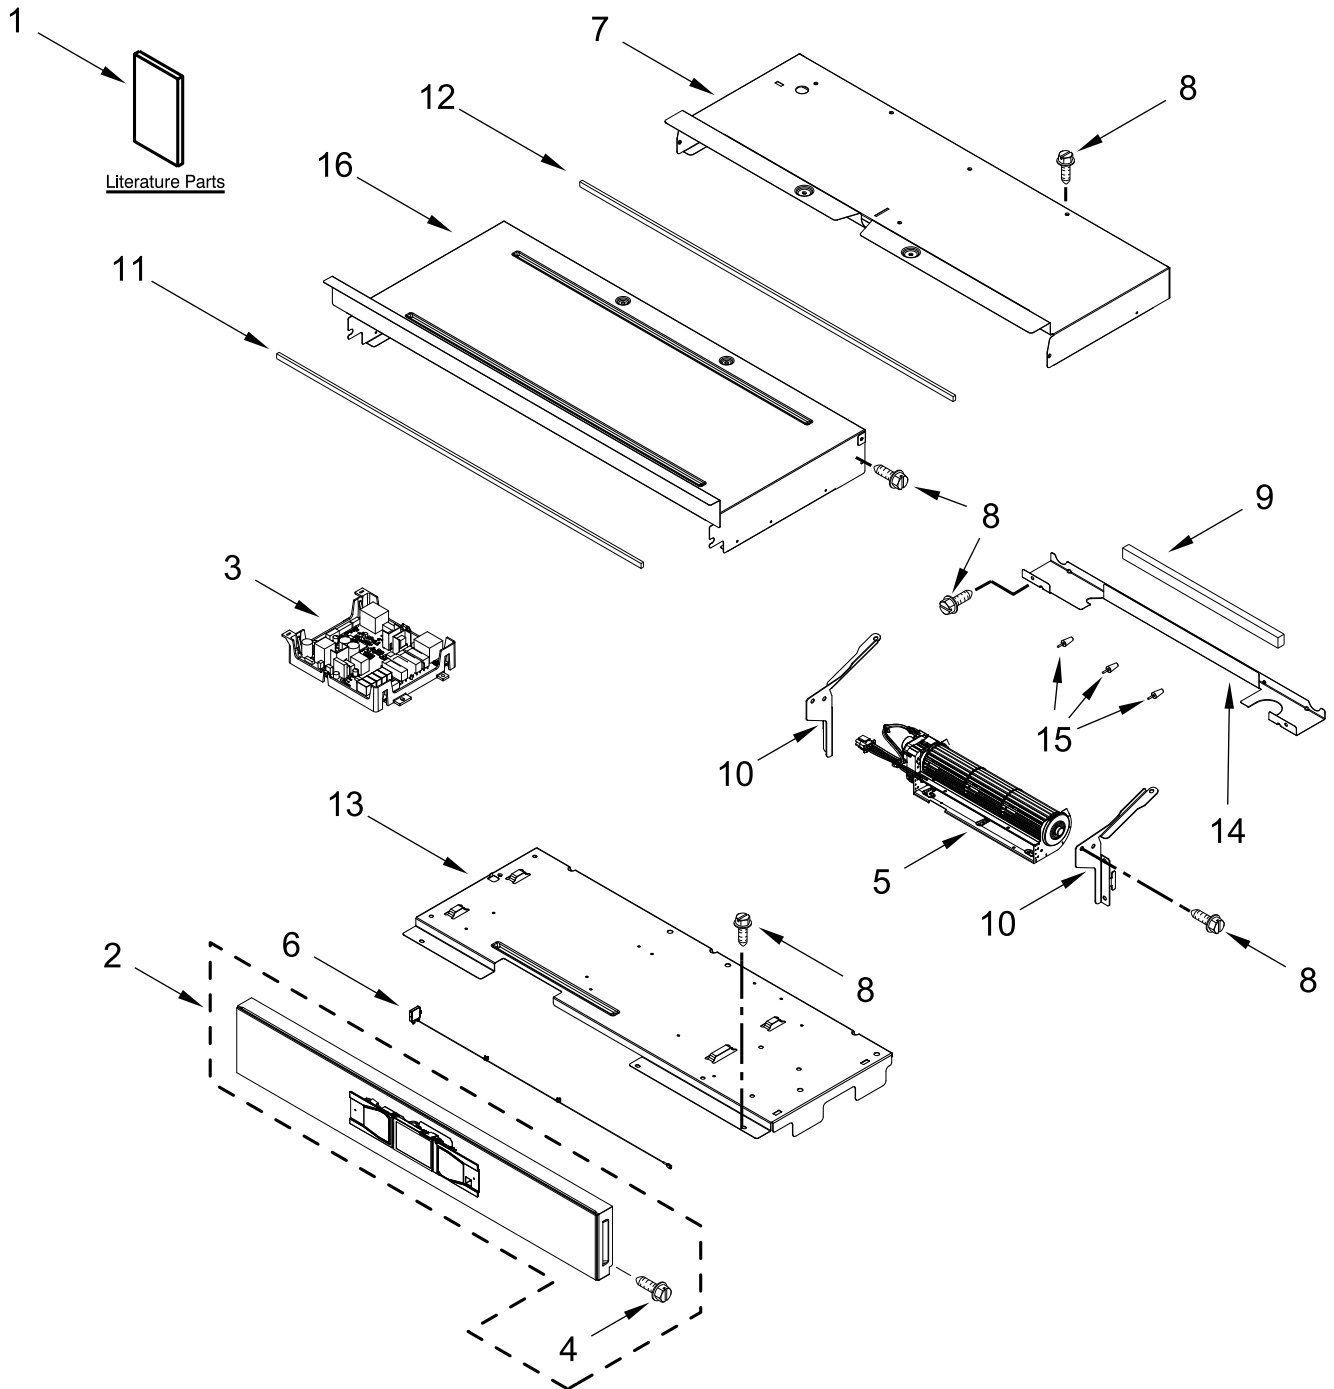

ELECTRIC WALL OVEN

MODELS:

WOED5027LB00 (Black)

WOED5027LW00 (White)

WOED5027LZ00 (Stainless)

CONTROL PANEL PARTS

CONTROL PANEL PARTS

<u>Illus. No.</u>	<u>Part No.</u>	<u>Description</u>	<u>Illus. No.</u>	<u>Part No.</u>	<u>Description</u>	<u>Illus. No.</u>	<u>Part No.</u>	<u>Description</u>
1		Literature Parts	5	W11397930	Blower	16	W11244469	Cover, Top Front 27 IN Chassis
	W11555306	Owner's Manual	6	W11409842	Antenna			
	W11553919	Quick Start Guide	7	W11244459	Cover, Top Back 27 IN Chassis			FOLLOWING PARTS NOT ILLUSTRATED
	W11601391	Tech Sheet	8	7101P426-60	Screw	W11464640		Harness, Main
2		Assembly, Control Panel (Includes Overlay)	9	4451758	Block, Foam	W11245677		Harness, Signal
	W11467970	Black (Used in Black and Stainless Models)	10	W10655463	Bracket, Blower (Left)	W11264646		Harness, Door Latch
	W11568107	White		W10655462	Bracket, Blower (Right)	W10562910		Harness, EOL
3	W11585754	Control, Copernicus	11	W11162062	Gasket, Rubber (652 MM)	W11132988		Strap, Lead Ground
	W11585756	Control, Copernicus (Without Power Supply)	12	W10728475	Gasket, Rubber	4448664		Clamp, Conduit
4	W11339492	Screw (Black)	13	W11179509	Tray, Electronic	W10655464		Bracket, Harness
			14	W11166802	Divider, Chassis Back	313438		Clip, Harness
			15	W10351295	Bumper	4450800		Screw, Grounding
						W10487999		Clip, Harness
						W11394923		Bag, Hardware