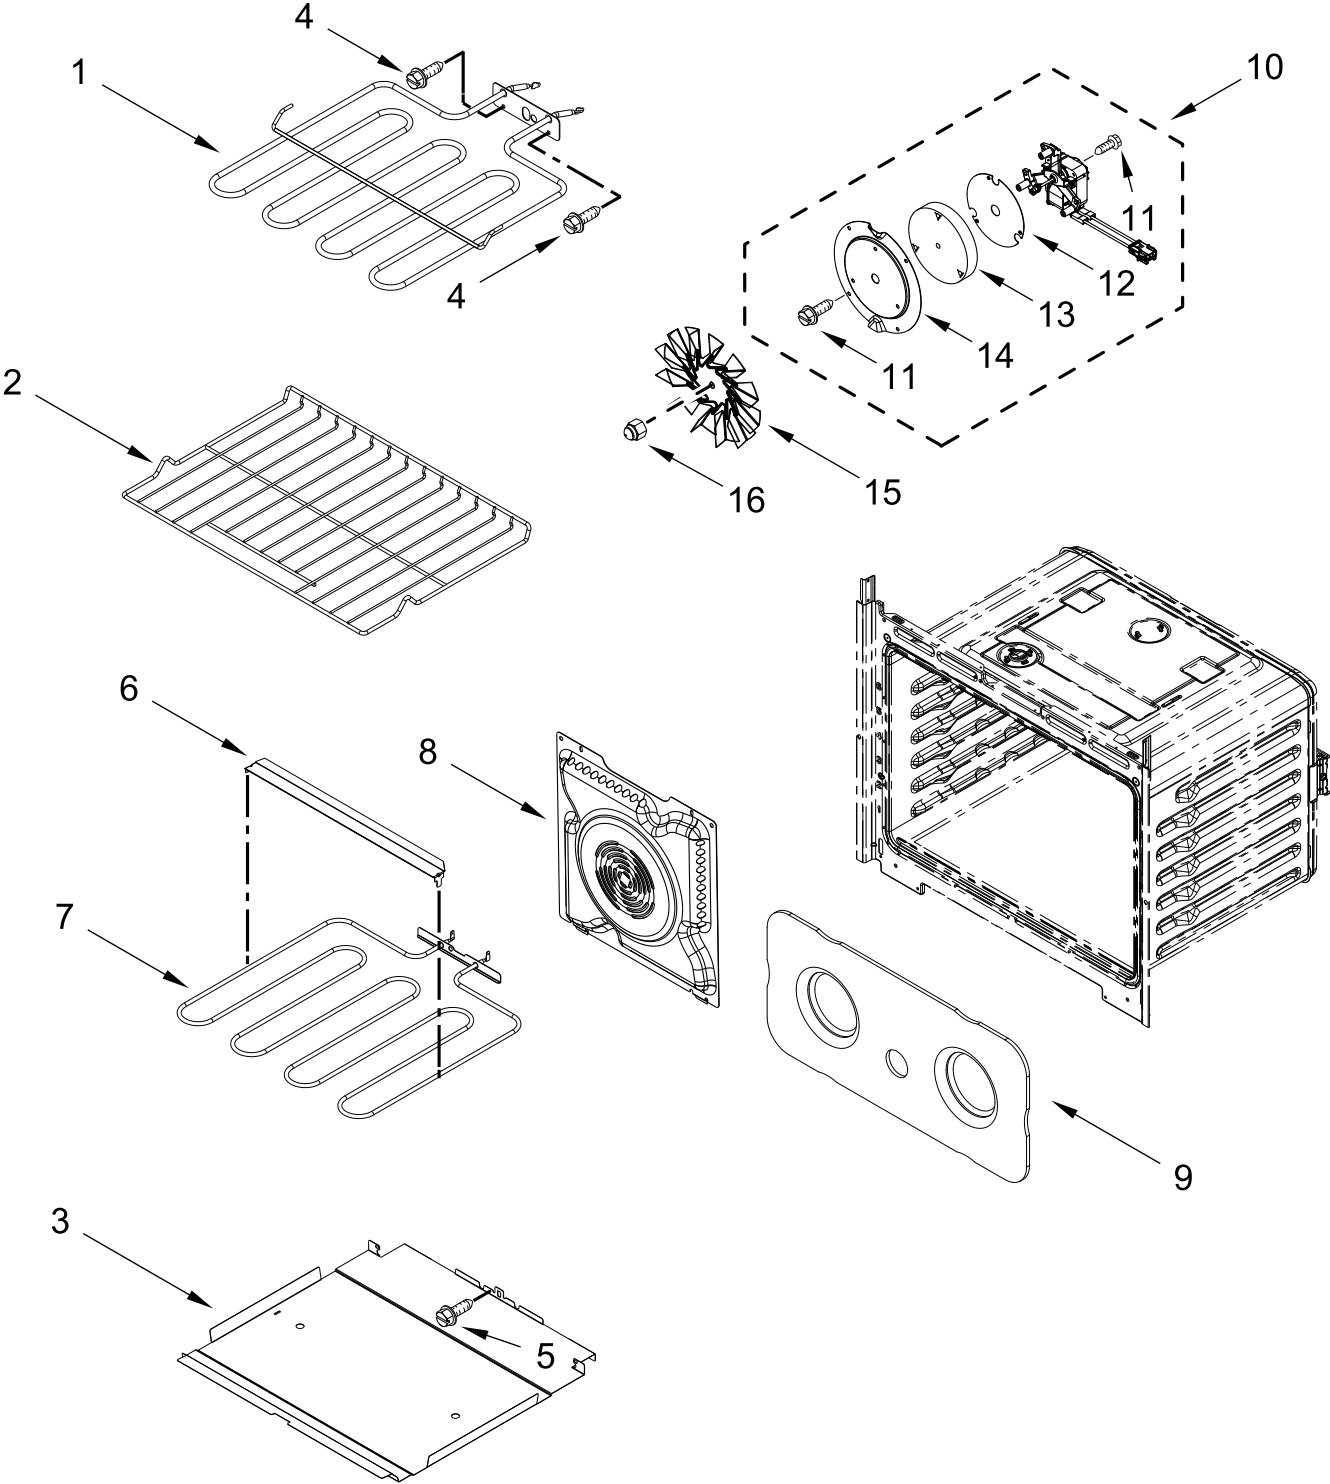

INTERNAL OVEN PARTS

INTERNAL OVEN PARTS

<u>Illus.</u> <u>No.</u>	<u>Part No.</u>	<u>Description</u>	<u>Illus.</u> <u>No.</u>	<u>Part No.</u>	<u>Description</u>	<u>Illus.</u> <u>No.</u>	<u>Part No.</u>	<u>Description</u>
1	W11238160	Element, Broil	8	W10359278	Baffle, Convection	14	W11398057	Cover, Convect Plate
2	W10317431	Rack, Oven	9	W11489860	Plate, Ring Element	15	W11425715	Blade, Fan
3	W10318198	Tray, Hidden Bake	10	W11398058	Convect Motor Assembly	16	W11433702	Nut, Acorn (LH)
4	7101P434-60	Screw	11	W10720084	Screw			
5	7101P426-60	Screw	12	W11251715	Plate, Convect Motor			
6	W10282957	Crossbar, Hidden Bake Tray	13	W11251716	Insulation, Convect Motor			
7	W11292248	Element, Bake