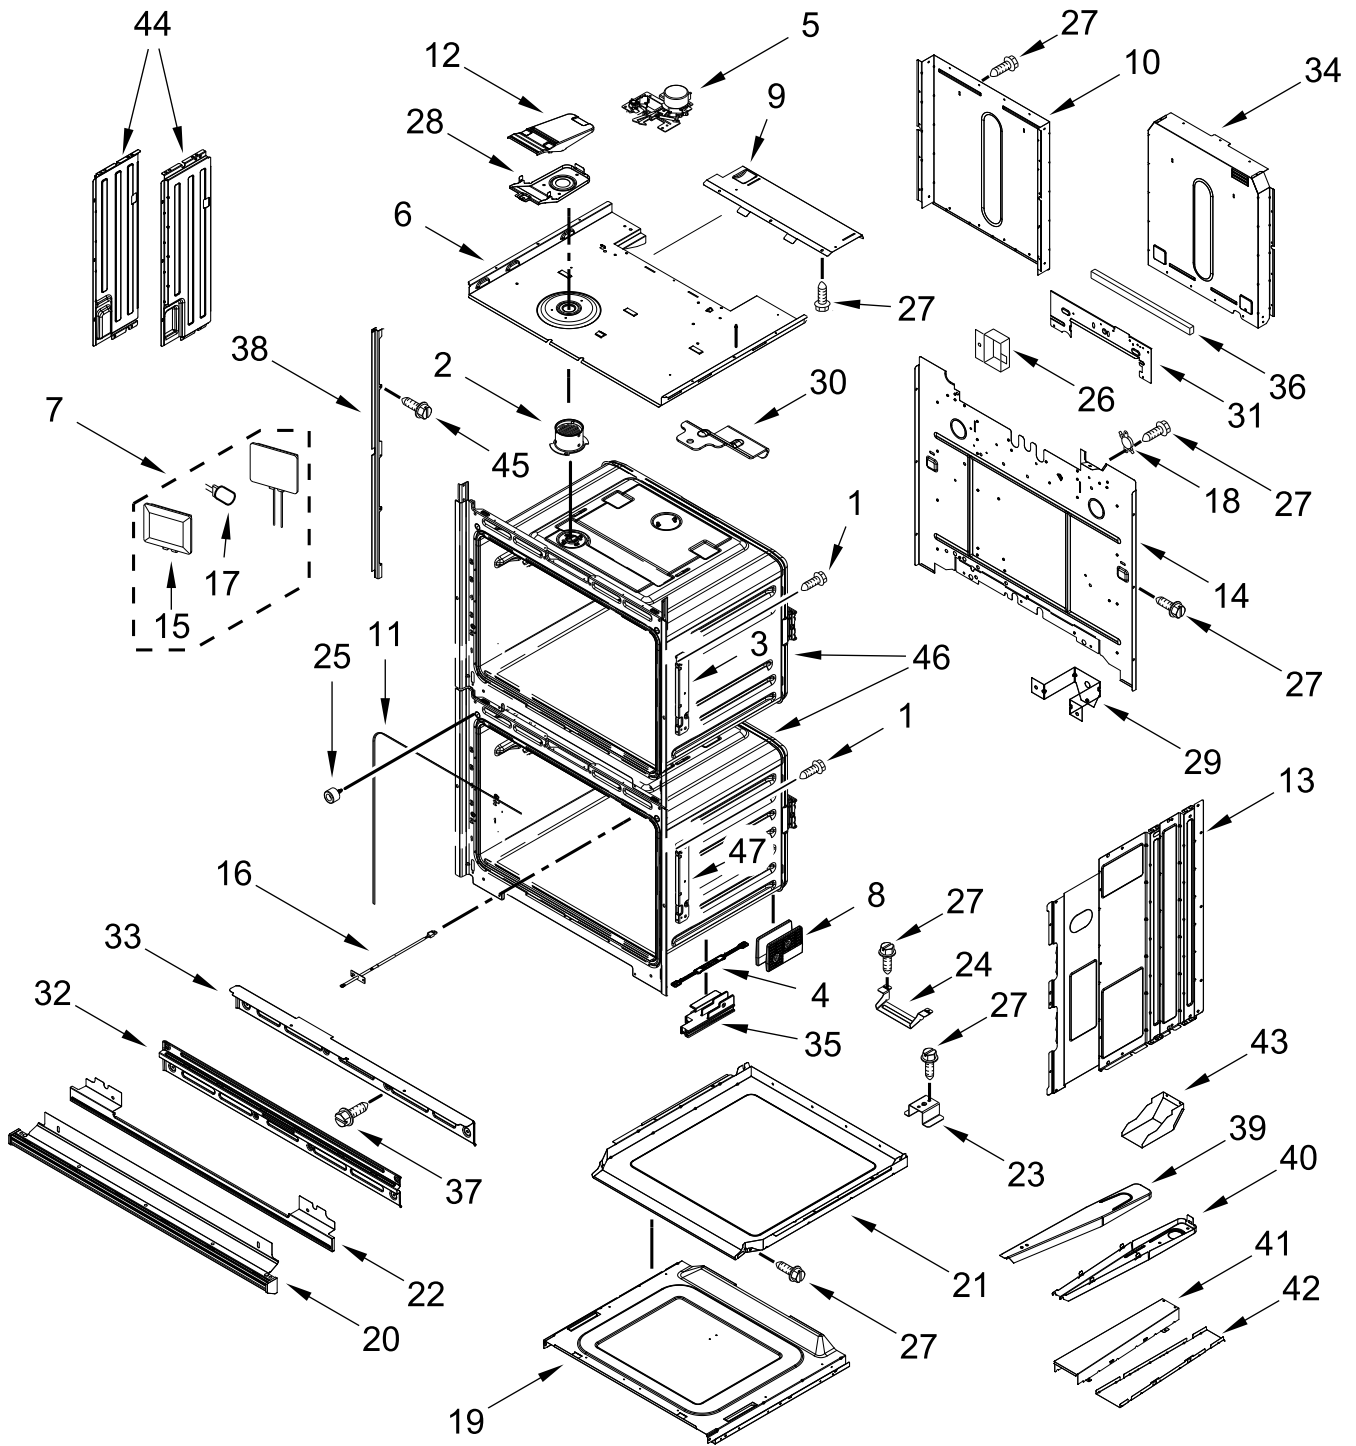

OVEN PARTS

OVEN PARTS

<u>Illus.</u> <u>No.</u>	<u>Part No.</u>	<u>Description</u>	<u>Illus.</u> <u>No.</u>	<u>Part No.</u>	<u>Description</u>	<u>Illus.</u> <u>No.</u>	<u>Part No.</u>	<u>Description</u>
1	W10254050	Screw	22		Trim, Bottom Vent	40	W11256420	Base, Top Back Exhaust
2	W11085298	Tube, Vent		W11560860	Black			
3	W11100732	Receiver, Hinge (Upper)	23	W11135135	Support, Air Channel	41	W11256431	Cover, Lower Back Exhaust
4	W11558603	Spacer, Base	24	W11390667	Spacer, Chassis Bottom Duct	42	W11256430	Base, Lower Back Exhaust
5	W11132456	Latch, Motorized	25	W11166315	Bumper and Screw	43	W11256432	Deflector, Lower Back Exhaust
6	W11244456	Top, Chassis	26	8285593	Cover, Connector			
7	W11205574	Assembly, Oven Light	27	7101P426-60	Screw	44	W11167419	Cover, Suction (Left)
8	W11245118	Foot, Base	28	W11256423	Base, Vent Exhaust		W11186675	Cover, Suction (Right)
9	W10904163	Deflector, Blower	29	W11344645	Hat Bracket, Vent	45	W11404000	Screw
10	W11134657	Duct, Lower Chassis Back	30	W11342780	Bracket, Top Front	46		Liner, Oven (Not Serviceable)
11	W11608109	Gasket, Cavity	31	W11186652	Bracket, U-Shape	47	W11239070	Receiver, Hinge (Left)
12	W11256424	Cover, Vent Exhaust	32	W11235483	Vent, Center 27"		W11239072	Receiver, Hinge (Right)
13	W11165274	Side, Chassis	33	W11334858	Vent, Top 27 in			(Lower)
14	W11442210	Back, Chassis	34	W11165250	Duct, Chassis Back			FOLLOWING PARTS NOT ILLUSTRATED
15	W10472386	Lens, Light			(Upper)			
16	W11346074	Probe, Sensor	35	W11245114	Foot, Chassis (Left)			
17	W10472384	Bulb, Light		W11245116	Foot, Chassis (Right)		W11244474	Insulation, Wrap
18	4449751	Thermostat (TOD)					W11244475	Insulation, Back
19	W11244454	Base, Chassis	36	W11211345	Foam, U-Bracket			
20		Assembly, Bottom Vent	37	W11249635	Screw			
	W11467807	Black (Used in Black and White Models)	38	W11235460	Cover, Side trim (Left)			
				W11235461	Cover, Side Trim (Right)			
	W11467824	Stainless	39	W11256421	Cover, Top Back Exhaust			
21	W11244446	Duct, Bottom Chassis