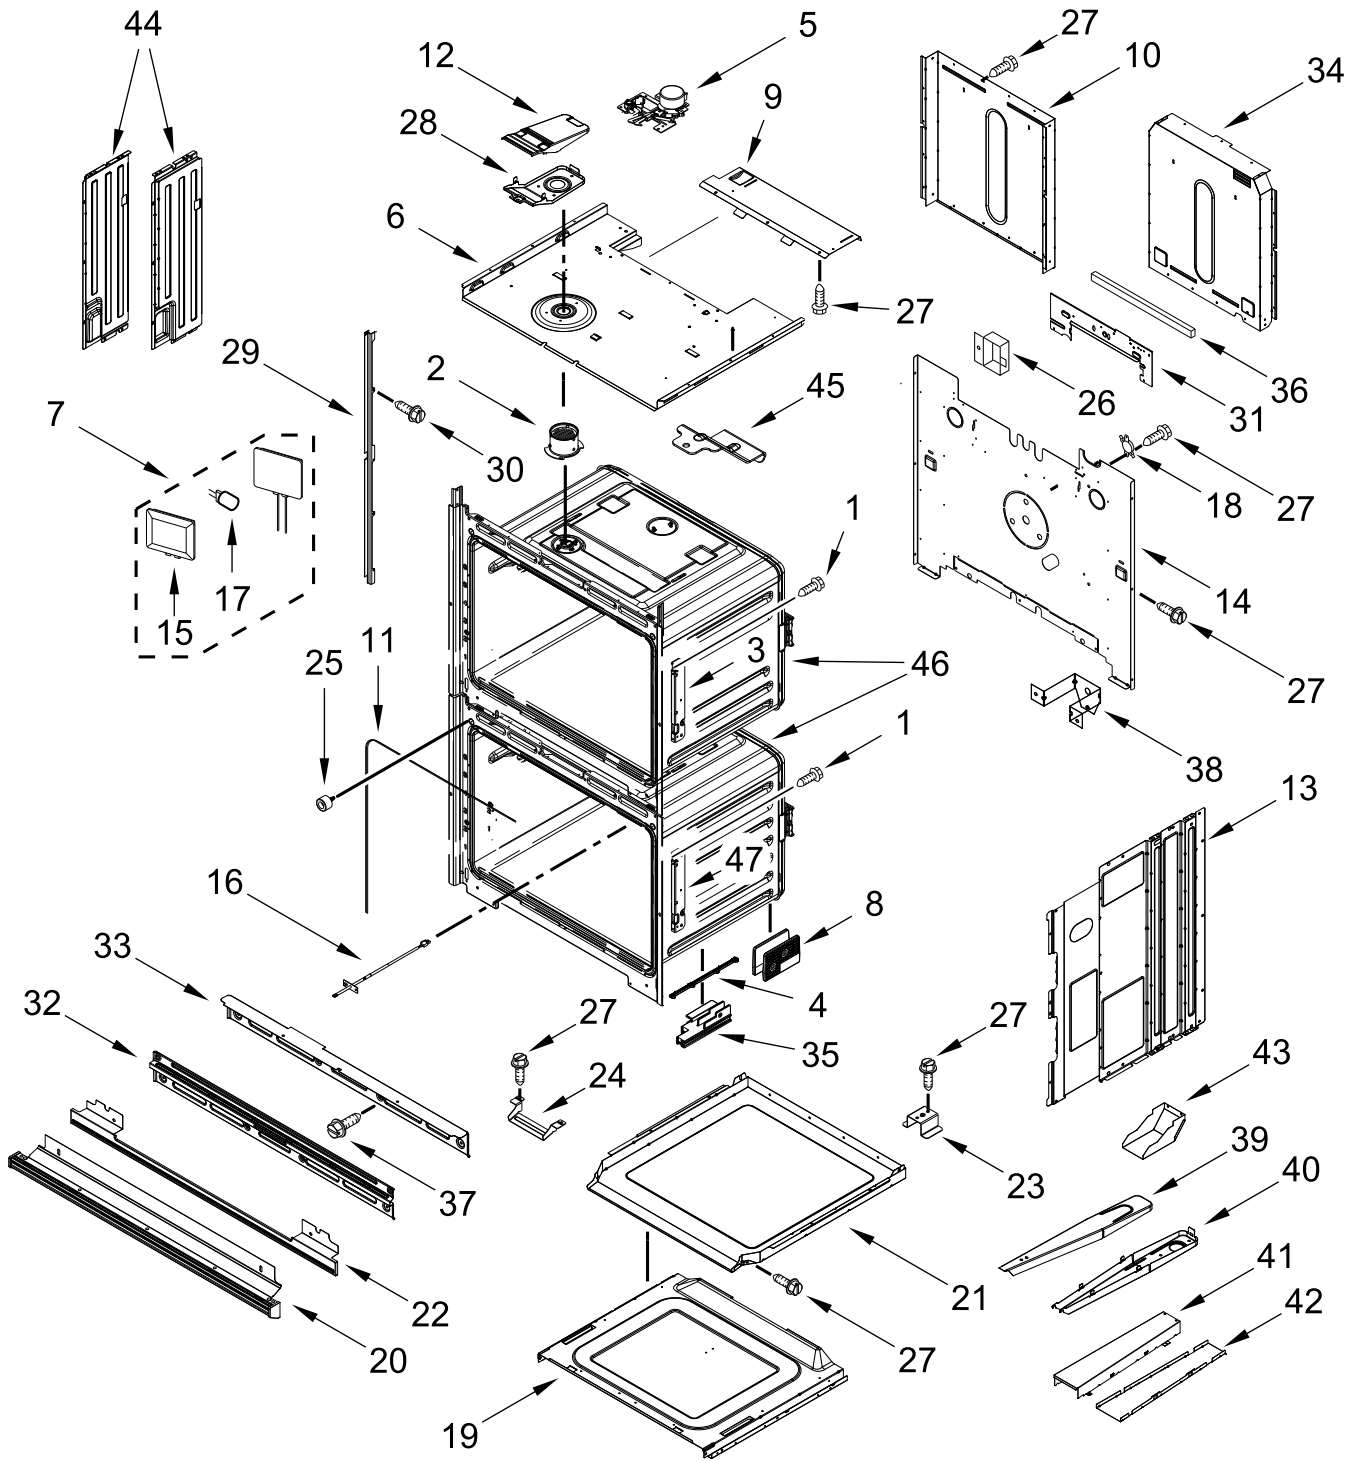

OVEN PARTS

OVEN PARTS

<u>Illus.</u> <u>No.</u>	<u>Part No.</u>	<u>Description</u>	<u>Illus.</u> <u>No.</u>	<u>Part No.</u>	<u>Description</u>	<u>Illus.</u> <u>No.</u>	<u>Part No.</u>	<u>Description</u>
1	W10254050	Screw	21	W11244446	Duct, Bottom Chassis	38	W11344645	Hat Bracket, Vent
2	W11085298	Tube, Vent	22		Trim, Bottom Vent	39	W11256421	Cover, Top Back Exhaust
3	W11100732	Receiver, Hinge (Upper)		W11560860	Black	40	W11256420	Base, Top Back Exhaust
4	W11558603	Spacer, Base	23	W11135135	Support, Air Channel	41	W11256431	Cover, Lower Back Exhaust
5	W11132456	Latch, Motorized	24	W11390667	Spacer, Chassis Bottom Duct	42	W11256430	Base, Lower Back Exhaust
6	W11244456	Top, Chassis	25	W11166315	Bumper and Screw	43	W11256432	Deflector, Lower Back Exhaust
7	W11205574	Assembly, Oven Light	26	8285593	Cover, Connector	44	W11167419	Cover, Suction (Left)
8	W11245118	Foot, Base	27	7101P426-60	Screw		W11186675	Cover, Suction (Right)
9	W10904163	Deflector, Blower	28	W11256423	Base, Vent Exhaust	45	W11342780	Bracket, Top Front
10	W11134657	Duct, Lower Chassis Back	29	W11235460	Cover, Side trim (Left)	46		Liner, Oven (Not Serviced)
11	W11608109	Gasket, Cavity		W11235461	Cover, Side Trim (Right)	47	W11239070	Receiver, Hinge (Left)
12	W11256424	Cover, Vent Exhaust	30	W11404000	Screw		W11239072	Receiver, Hinge (Right)
13	W11165274	Side, Chassis	31	W11186652	Bracket, U-Shape			(Lower)
14		Back, Chassis (Not Serviced)	32	W11235483	Vent, Center 27"			FOLLOWING PARTS NOT ILLUSTRATED
15	W10472386	Lens, Light	33	W11334858	Vent, Top 27 in			
16	W11346074	Probe, Sensor	34	W11165250	Duct, Chassis Back (Upper)			
17	W10472384	Bulb, Light	35	W11245114	Foot, Chassis (Left)			
18	4449751	Thermostat (TOD)		W11245116	Foot, Chassis (Right)			
19	W11244454	Base, Chassis	36	W11211345	Foam, U-Bracket		W11244474	Insulation, Wrap
20		Assembly, Bottom Vent	37	W11249635	Screw		W11244475	Insulation, Back
	W11467824	Stainless