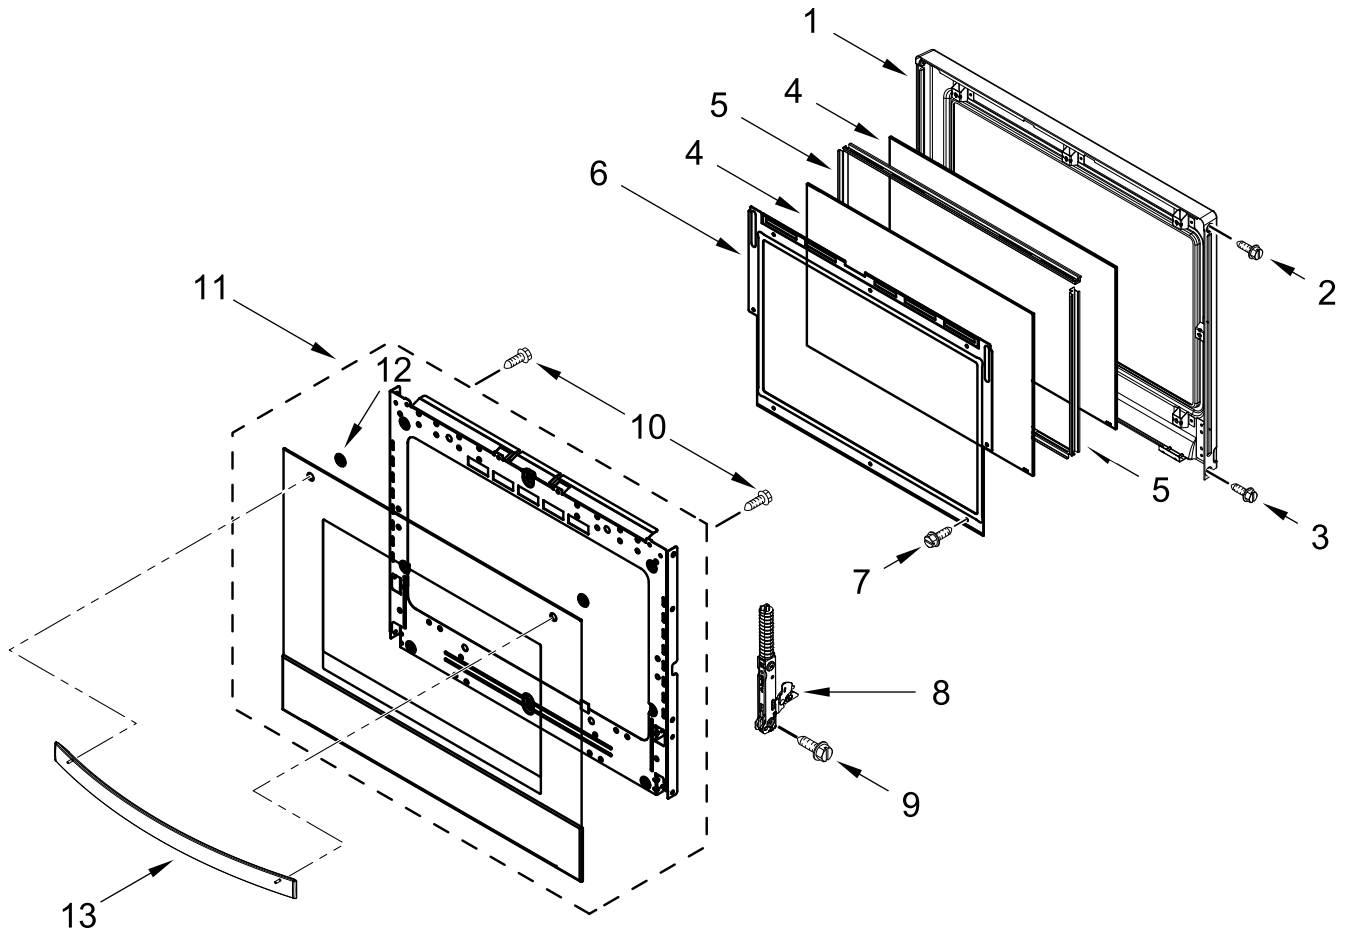

UPPER OVEN DOOR PARTS

UPPER OVEN DOOR PARTS

<u>Illus.</u> <u>No.</u>	<u>Part No.</u>	<u>Description</u>	<u>Illus.</u> <u>No.</u>	<u>Part No.</u>	<u>Description</u>	<u>Illus.</u> <u>No.</u>	<u>Part No.</u>	<u>Description</u>
1	W11302593	Liner Assembly	7	7101P426-60	Screw	11		Door Assembly
2	7101P375-60	Screw	8	W11634520	Hinge, Door (Left)		W11499375	Stainless
3	W11290045	Screw		W11634521	Hinge, Door (Right)	12	W10319024	Washer, Door
4	W10618123	Glass, Inner				13		Handle Assembly
5	W11302731	Spacer, Air Divider	9	3196183	Screw		W11532601	Stainless
6	W11204277	Retainer, Air Divider Glass	10	W11317731	Screw (Black)