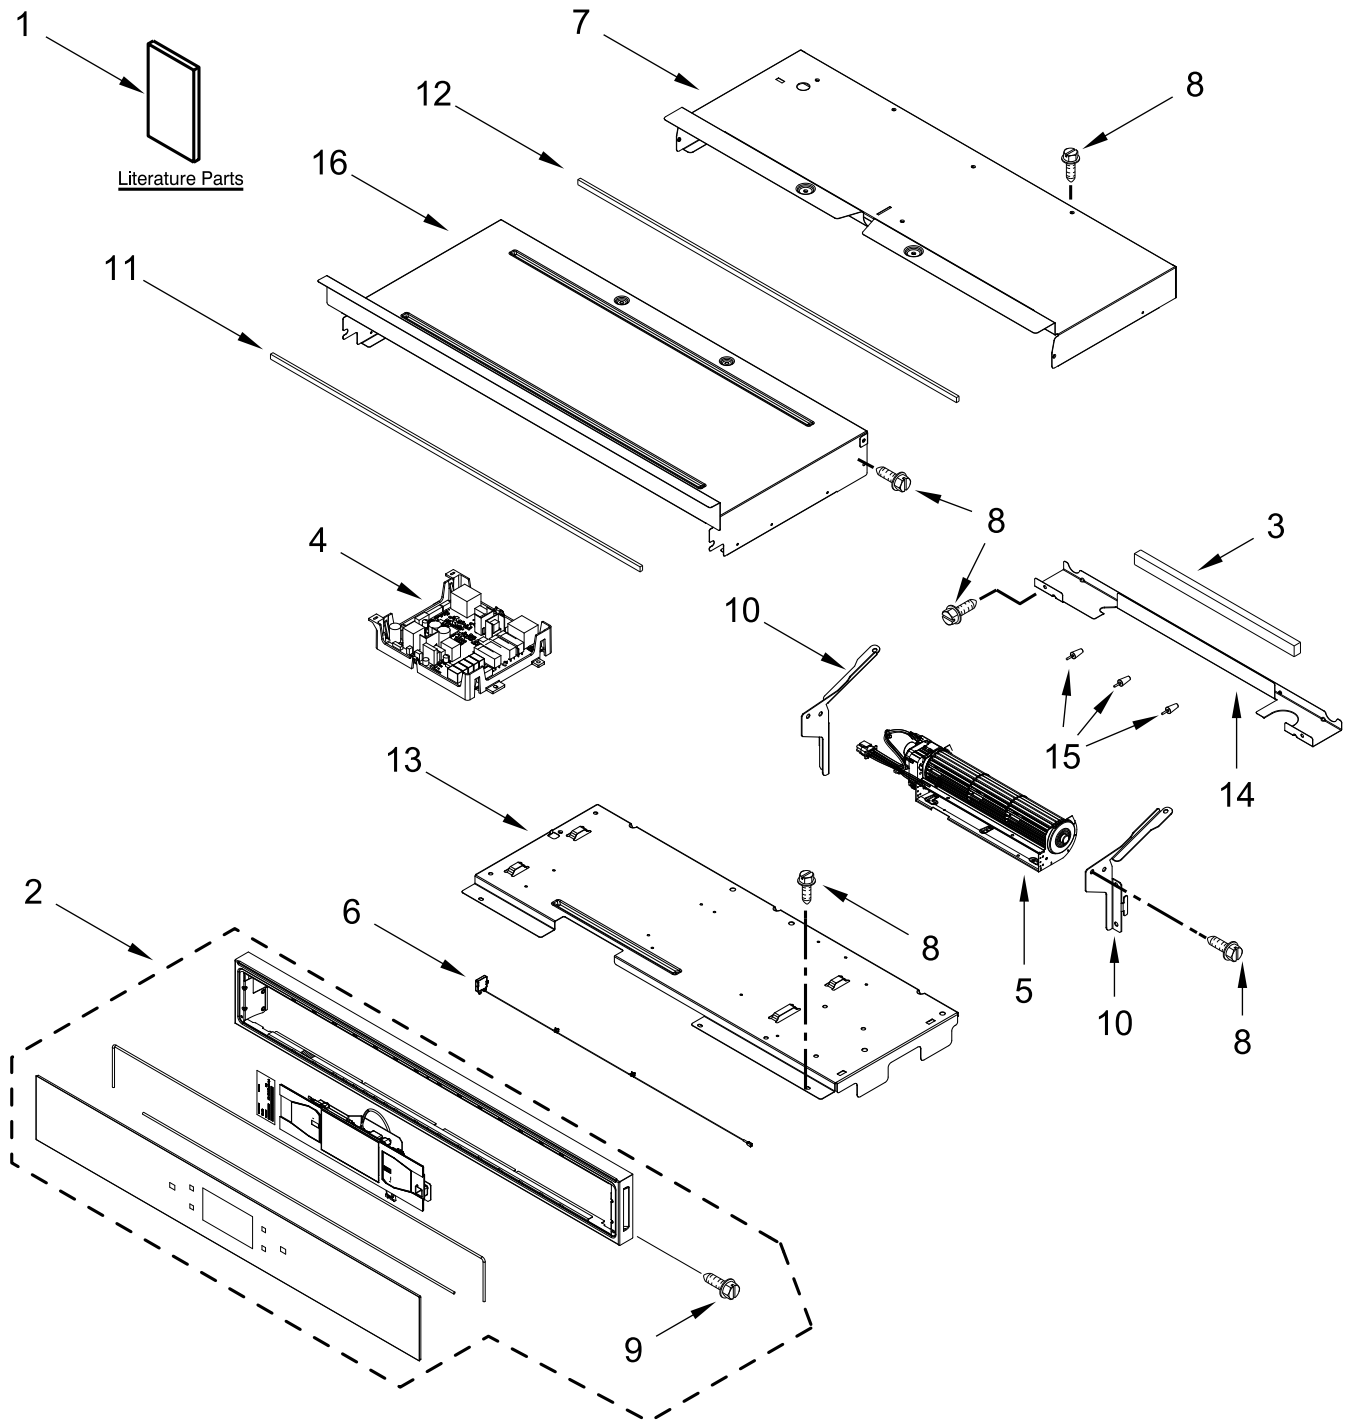

ELECTRIC WALL OVEN

MODELS:

WOED7027PZ00 (Stainless)

CONTROL PANEL PARTS

CONTROL PANEL PARTS

<u>Illus. No.</u>	<u>Part No.</u>	<u>Description</u>	<u>Illus. No.</u>	<u>Part No.</u>	<u>Description</u>	<u>Illus. No.</u>	<u>Part No.</u>	<u>Description</u>
1		Literature Parts	6	W11409842	Antenna	16	W11244469	Cover, Top Front 27 IN Chassis
	W11555306	Owner's Manual	7	W11244459	Cover, Top Back 27 IN Chassis			
	W11553919	Quick Start Guide						FOLLOWING PARTS NOT ILLUSTRATED
	W11623567	Tech Sheet	8	7101P426-60	Screw			
2		Assembly, Control Panel (Includes Overlay)	9	W11339492	Screw (Black)	W11621911		Harness, Main
	W11639723	Stainless	10	W10655463	Bracket, Blower (Left)	W11245677		Harness, Signal
3	4451758	Block, Foam		W10655462	Bracket, Blower (Right)	W11264646		Harness, Door Latch
4	W11253186	Appliance Manager, Copernicus (With Power Supply)	11	W11162062	Gasket, Rubber (652 MM)	W10562910		Harness, EOL
	W11253182	Appliance Manager, Copernicus (Without Power Supply)	12	W10728475	Gasket, Rubber	W11233570		Harness, Console
5	W11397930	Blower	13	W11179509	Tray, Electronic	4448664		Clamp, Conduit
			14	W11166802	Divider, Chassis Back	W10655464		Bracket, Harness
			15	W10351295	Bumper	313438		Clip, Harness
						4450800		Screw, Grounding
						W10487999		Clip, Harness
						W11394923		Bag, Hardware