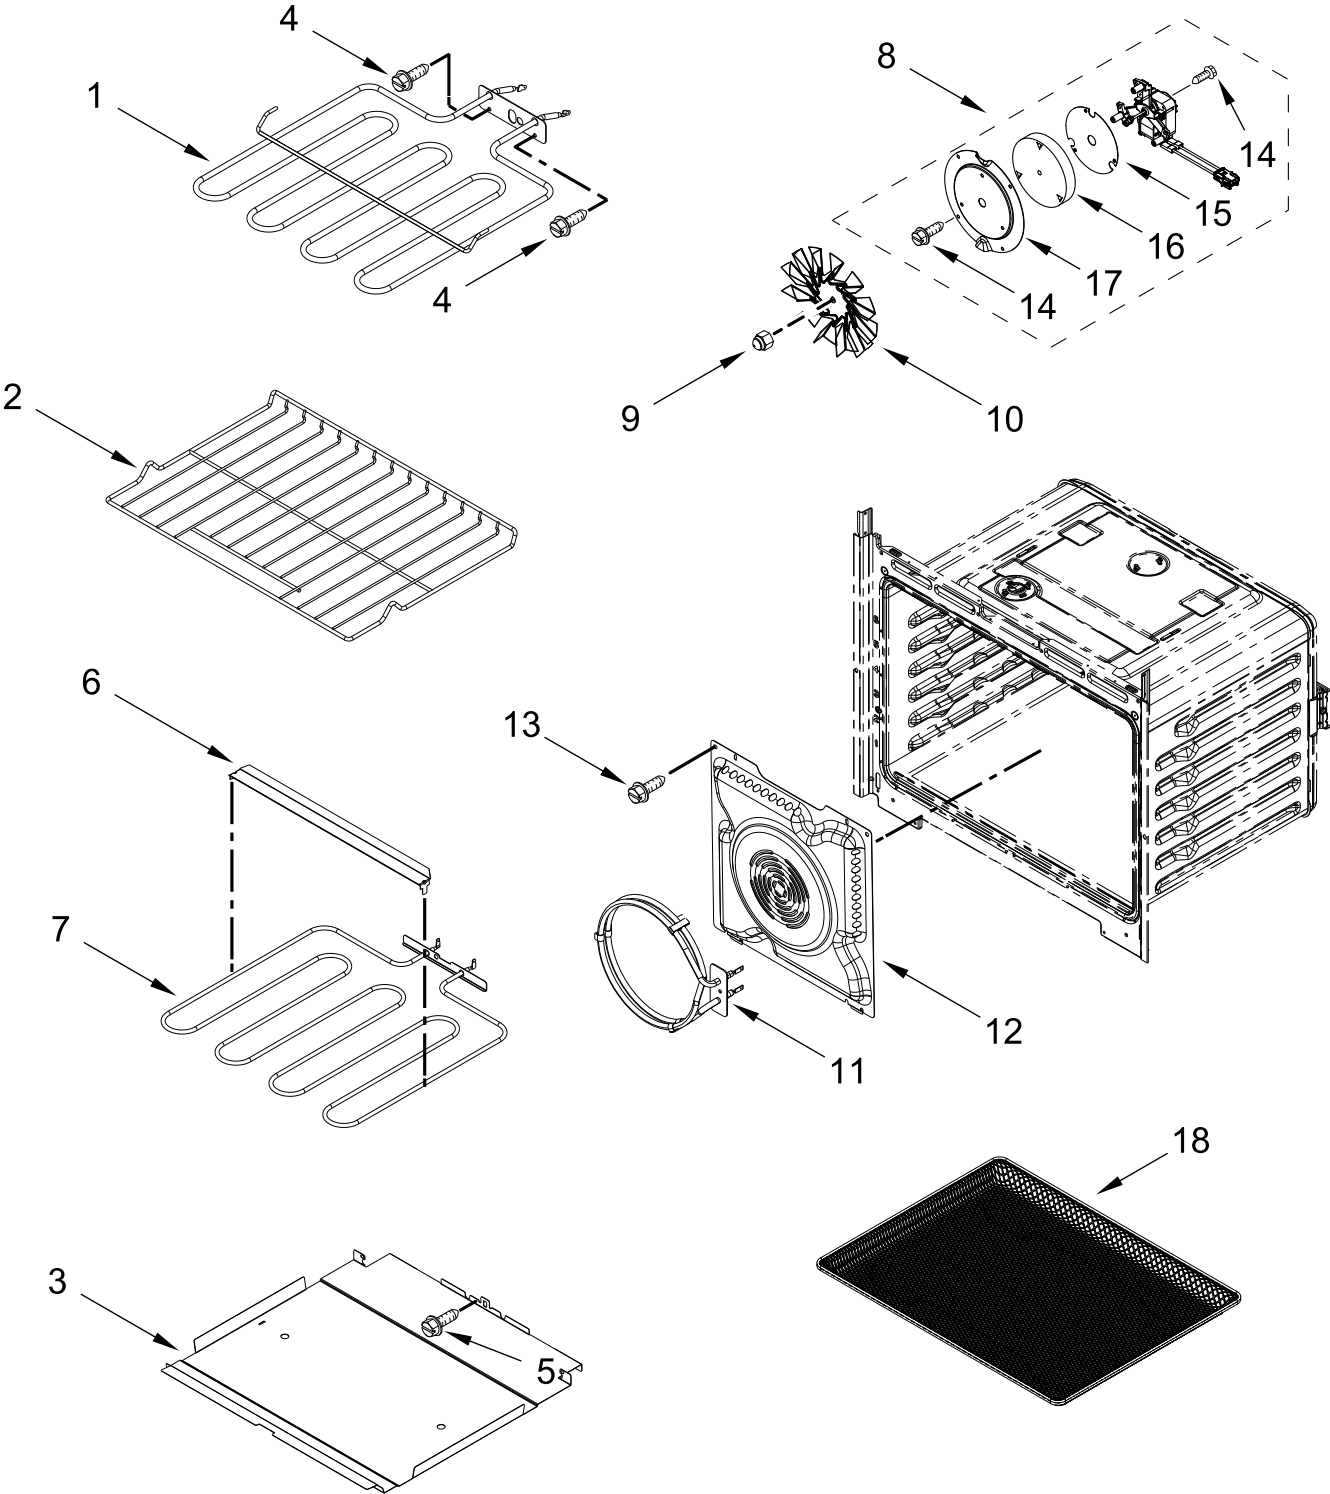

UPPER OVEN DOOR PARTS

UPPER OVEN DOOR PARTS

<u>Illus.</u> <u>No.</u>	<u>Part No.</u>	<u>Description</u>	<u>Illus.</u> <u>No.</u>	<u>Part No.</u>	<u>Description</u>	<u>Illus.</u> <u>No.</u>	<u>Part No.</u>	<u>Description</u>
1	W11302593	Liner Assembly	7	7101P426-60	Screw	11		Door Assembly
2	7101P375-60	Screw	8	W11634520	Hinge, Door (Left)		W11499375	Stainless
3	W11290045	Screw		W11634521	Hinge, Door (Right)	12	W10319024	Washer, Door
4	W10618123	Glass, Inner				13		Handle Assembly
5	W11302731	Spacer, Air Divider	9	3196183	Screw		W11532601	Stainless
6	W11204277	Retainer, Air Divider Glass	10	W11317731	Screw (Black)			

LOWER OVEN DOOR PARTS

LOWER OVEN DOOR PARTS

<u>Illus.</u> <u>No.</u>	<u>Part No.</u>	<u>Description</u>	<u>Illus.</u> <u>No.</u>	<u>Part No.</u>	<u>Description</u>	<u>Illus.</u> <u>No.</u>	<u>Part No.</u>	<u>Description</u>
1	W11302593	Liner Assembly	7	7101P426-60	Screw	11		Door Assembly
2	7101P375-60	Screw	8	W11634520	Hinge, Door (Left)		W11499375	Stainless
3	W11290045	Screw		W11634521	Hinge, Door (Right)	12	W10319024	Washer, Door
4	W10618123	Glass, Inner		3196183	Screw	13	W10884775	Badge
5	W11302731	Spacer, Air Divider	9			14		Handle Assembly
6	W11204277	Retainer, Air Divider Glass	10	W11317731	Screw (Black)		W11532601	Stainless

INTERNAL OVEN PARTS

INTERNAL OVEN PARTS

<u>Illus.</u> <u>No.</u>	<u>Part No.</u>	<u>Description</u>	<u>Illus.</u> <u>No.</u>	<u>Part No.</u>	<u>Description</u>	<u>Illus.</u> <u>No.</u>	<u>Part No.</u>	<u>Description</u>
1	W11238160	Element, Broil	7	W11292248	Element, Bake	13	W10906658	Screw
2	W10317431	Rack, Oven	8	W11398058	Convect Motor Assembly	14	W10720084	Screw
3	W10318198	Tray, Hidden Bake	9	W11433702	Nut, Acorn (LH)	15	W11251715	Plate, Convect Motor
4	7101P434-60	Screw	10	W11425715	Blade, Fan	16	W11251716	Insulation, Convect Motor
5	7101P426-60	Screw	11	W10260248	Ring, Element	17	W11398057	Cover, Convect Plate
6	W10282957	Crossbar, Hidden Bake Tray	12	W10359278	Baffle, Convection	18	W11629505	Airfry Basket Kit