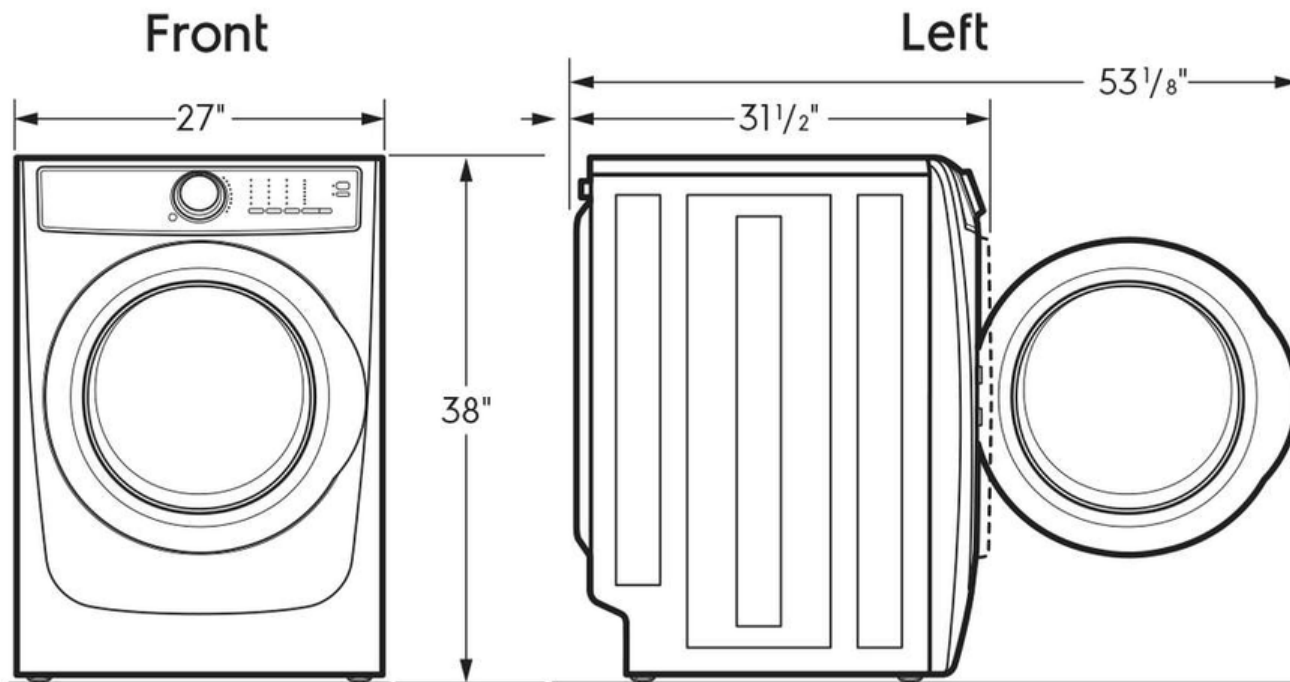

Electrolux

Electric 8.0 Cu. Ft. Front Load Dryer

ELFE7637AT, ELFE7637AW

Version : 07/21

Optional 15" Pedestal Drawer

High standards of quality at Electrolux Home Products, Inc. mean we are constantly working to improve our products. We reserve the right to change specifications or discontinue models without notice.