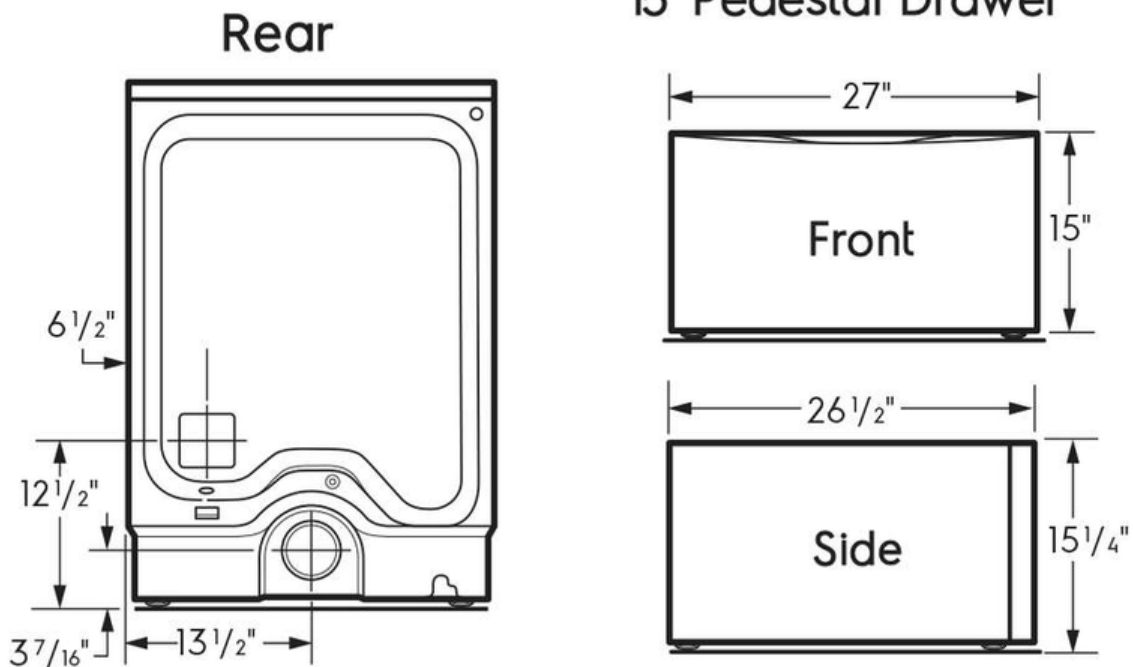

Electrolux

Electric 8.0 Cu. Ft. Front Load Dryer

ELFE7637AT, ELFE7637AW

Version : 07/21

Optional 15" Pedestal Drawer

High standards of quality at Electrolux Home Products, Inc. mean we are constantly working to improve our products. We reserve the right to change specifications or discontinue models without notice.