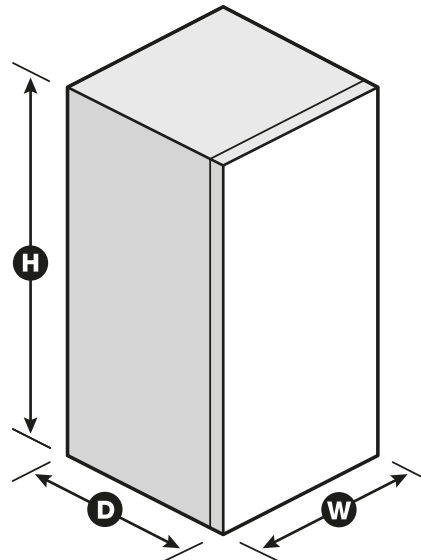

Factory Installed Drain Pump

NOTE: Dimensions are for planning purposes only. For complete details, see Installation Instructions packed with product. Specifications subject to change without notice.