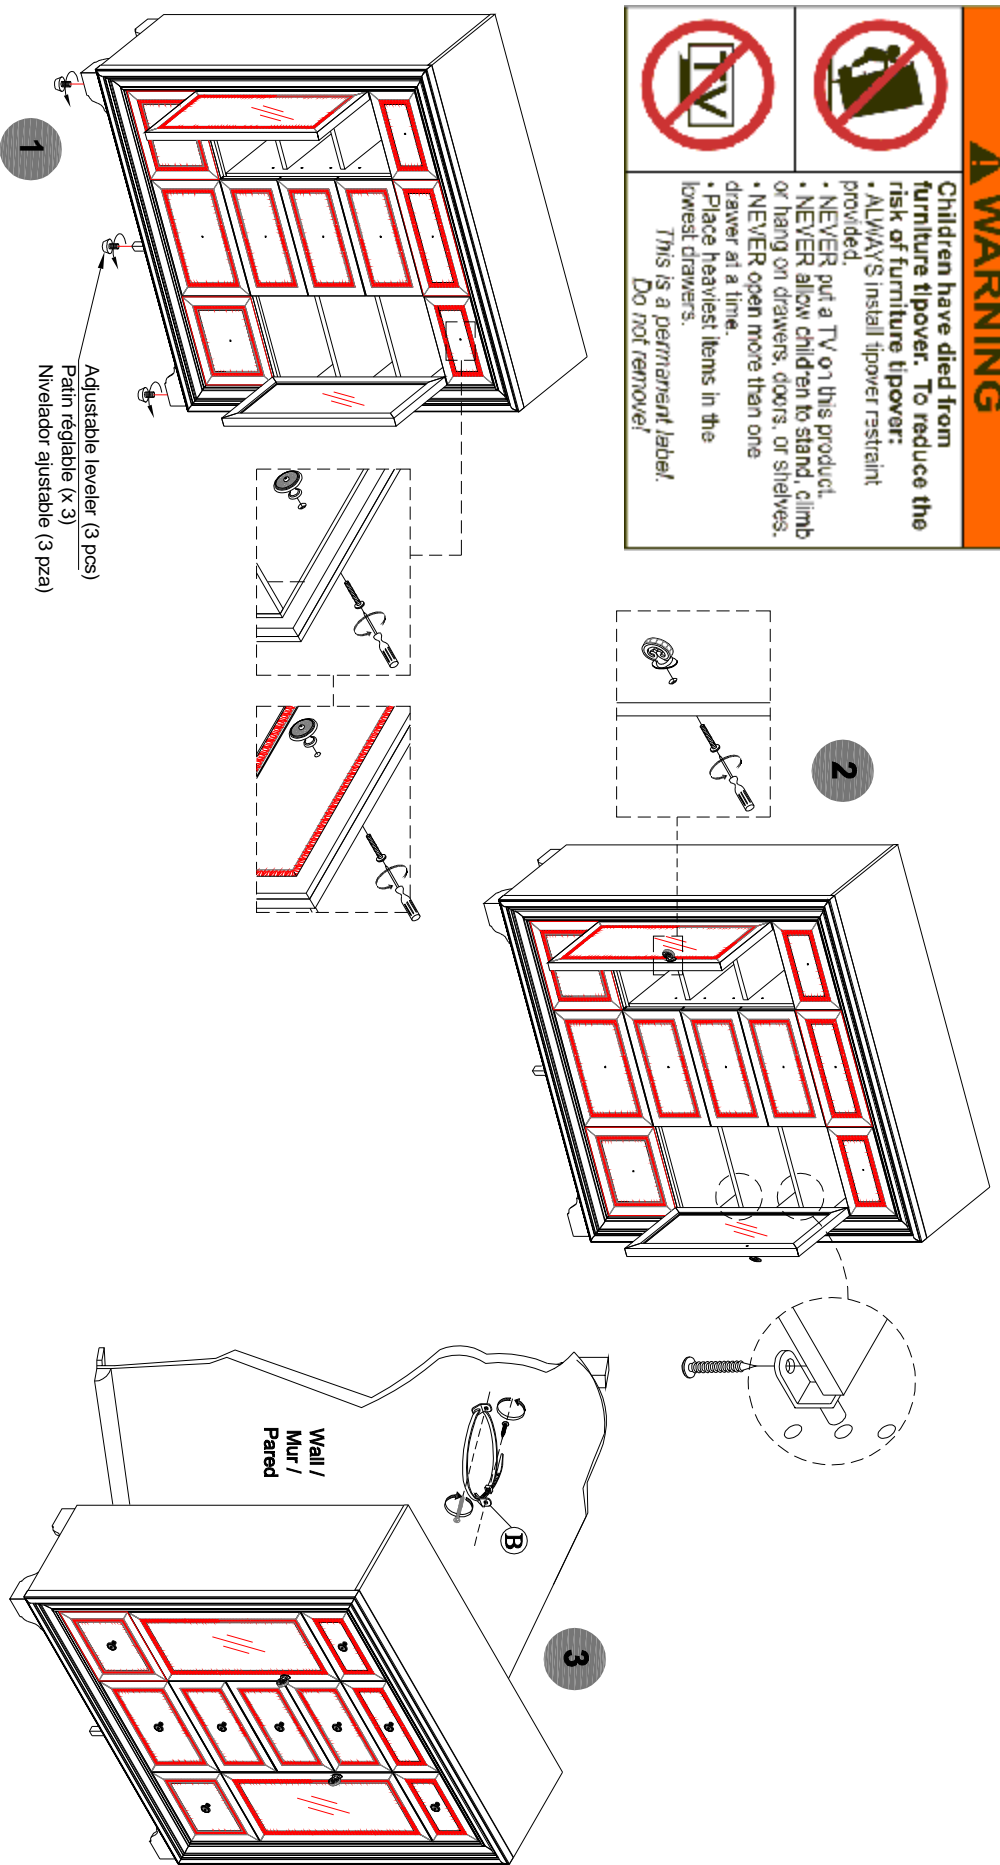

## PARTS LIST / LISTE DES PIÈCES / LISTA DE PIEZAS

ITEM NO. / ARTICLE NO. / ARTICULO NO : P269125

DESCRIPTION / DESCRIPCIÓN : CAMILLA DOOR CHEST/ COMMUNE AVEC PORTE/ CÔMODO CON PUERTAS

## ASSEMBLY INSTRUCTIONS / NOTICE DE MONTAGE / INSTRUCCIONES DE MONTAJE

ITEM NO. / ARTICLE NO. / ARTICULO NO. : P269125

DESCRIPTION / DESCRIPCIÓN : CAMILA DOOR CHEST/ COMMODE AVEC PORTE/ CÔMODO CON PUERTAS

### **⚠ WARNING**

Children have died from furniture tipover. To reduce the risk of furniture tipover:

- ALWAYS install tipover restraint provided.
- NEVER put a TV on this product.
- NEVER allow children to stand, climb or hang on drawers, doors, or shelves.
- NEVER open more than one drawer at a time.
- Place heaviest items in the lowest drawers.

## REPLACEABLE PART / PARTIE REMPLAÇABLE / PARTE REEMPLAZABLE

ITEM NO. / ARTICLE NO. / ARTICULO NO : P269125

DESCRIPTION / DESCRIPCIÓN : CAMILA DOOR CHEST/ COMMUNE AVEC PORTE/ CÔMODA CON PUERTAS

<b>⚠ WARNING</b>	
	<p>Children have died from furniture tipover. To reduce the risk of furniture tipover:</p> <p><b>tipover restraint:</b></p> <ul style="list-style-type: none"> <li>• ALWAYS install tipover restraint provided.</li> <li>• NEVER put a TV on this product.</li> <li>• NEVER allow children to stand, climb or hang on drawers, doors, or shelves.</li> <li>• NEVER open more than one drawer at a time.</li> </ul> <p>Place heaviest items in the lowest drawers. <i>This is a permanent label. Do not remove!</i></p>