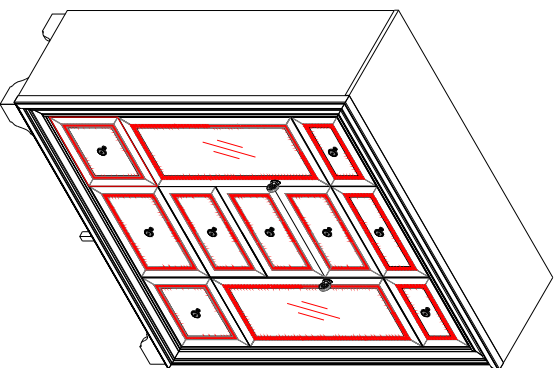

## PARTS LIST / LISTE DES PIÈCES / LISTA DE PIEZAS

ITEM NO. / ARTICLE NO. / ARTICULO NO : P269125

DESCRIPTION / DESCRIPCIÓN : CAMILLA DOOR CHEST/ COMMUNE AVEC PORTE/ CÔMODO CON PUERTAS

### **⚠ WARNING**

Children have died from furniture tipover. To reduce the risk of furniture tipover:

- ALWAYS install tipover restraint provided.
- NEVER put a TV on this product.
- NEVER allow children to stand, climb or hang on drawers, doors, or shelves.
- NEVER open more than one drawer at a time.
- Place heaviest items in the lowest drawers.

*This is a permanent label. Do not remove!*

**A**

- \* x1 Furniture Tipping Restraint
- x1 Systeme antibasculément
- x1 Control para evitar vuelcos

**\* Replaceable Part**

## ASSEMBLY INSTRUCTIONS / NOTICE DE MONTAGE / INSTRUCCIONES DE MONTAJE

ITEM NO. / ARTICLE NO. / ARTICULO NO. : P269125

DESCRIPTION / DESCRIPCIÓN : CAMILA DOOR CHEST/ COMMODE AVEC PORTE/ CÔMODO CON PUERTAS