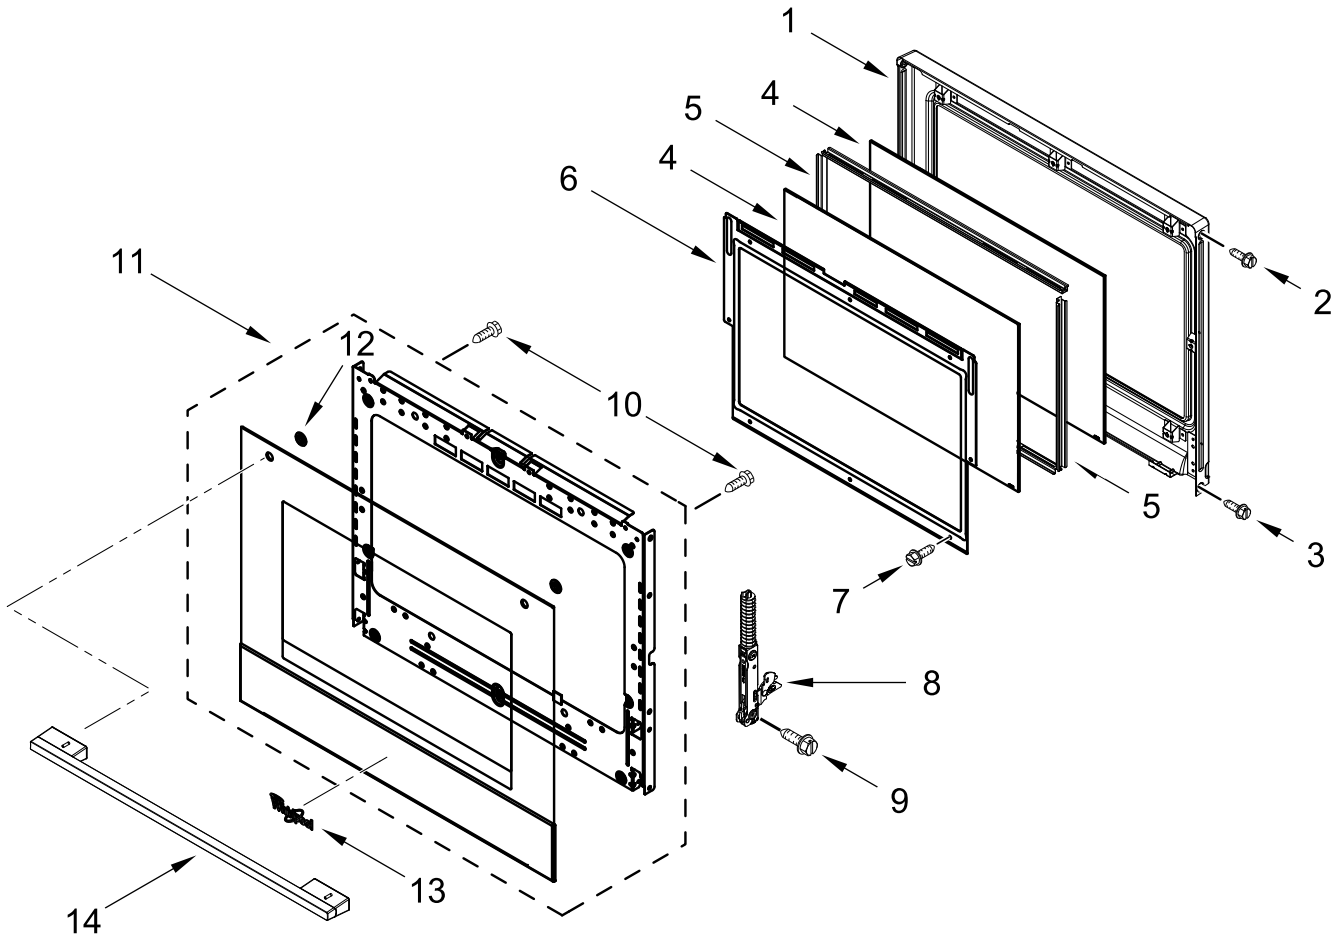

LOWER OVEN DOOR PARTS

LOWER OVEN DOOR PARTS

<u>Illus.</u> <u>No.</u>	<u>Part No.</u>	<u>Description</u>	<u>Illus.</u> <u>No.</u>	<u>Part No.</u>	<u>Description</u>	<u>Illus.</u> <u>No.</u>	<u>Part No.</u>	<u>Description</u>
1	W11302587	Liner Assembly	7	7101P426-60	Screw	11		Door Assembly
2	7101P375-60	Screw	8	W11296054	Hinge, Door (Left)		W11499218	Stainless
3	W11290045	Screw		W11296055	Hinge, Door (Right)	12	W10319024	Washer, Door
4	W10618107	Glass, Inner				13	W10884775	Badge
5	W11302730	Spacer, Air Divider	9	3196183	Screw	14		Handle Assembly
6	W11174095	Retainer, Air Divider Glass	10	W11317731	Screw (Black)		W11497438	Stainless