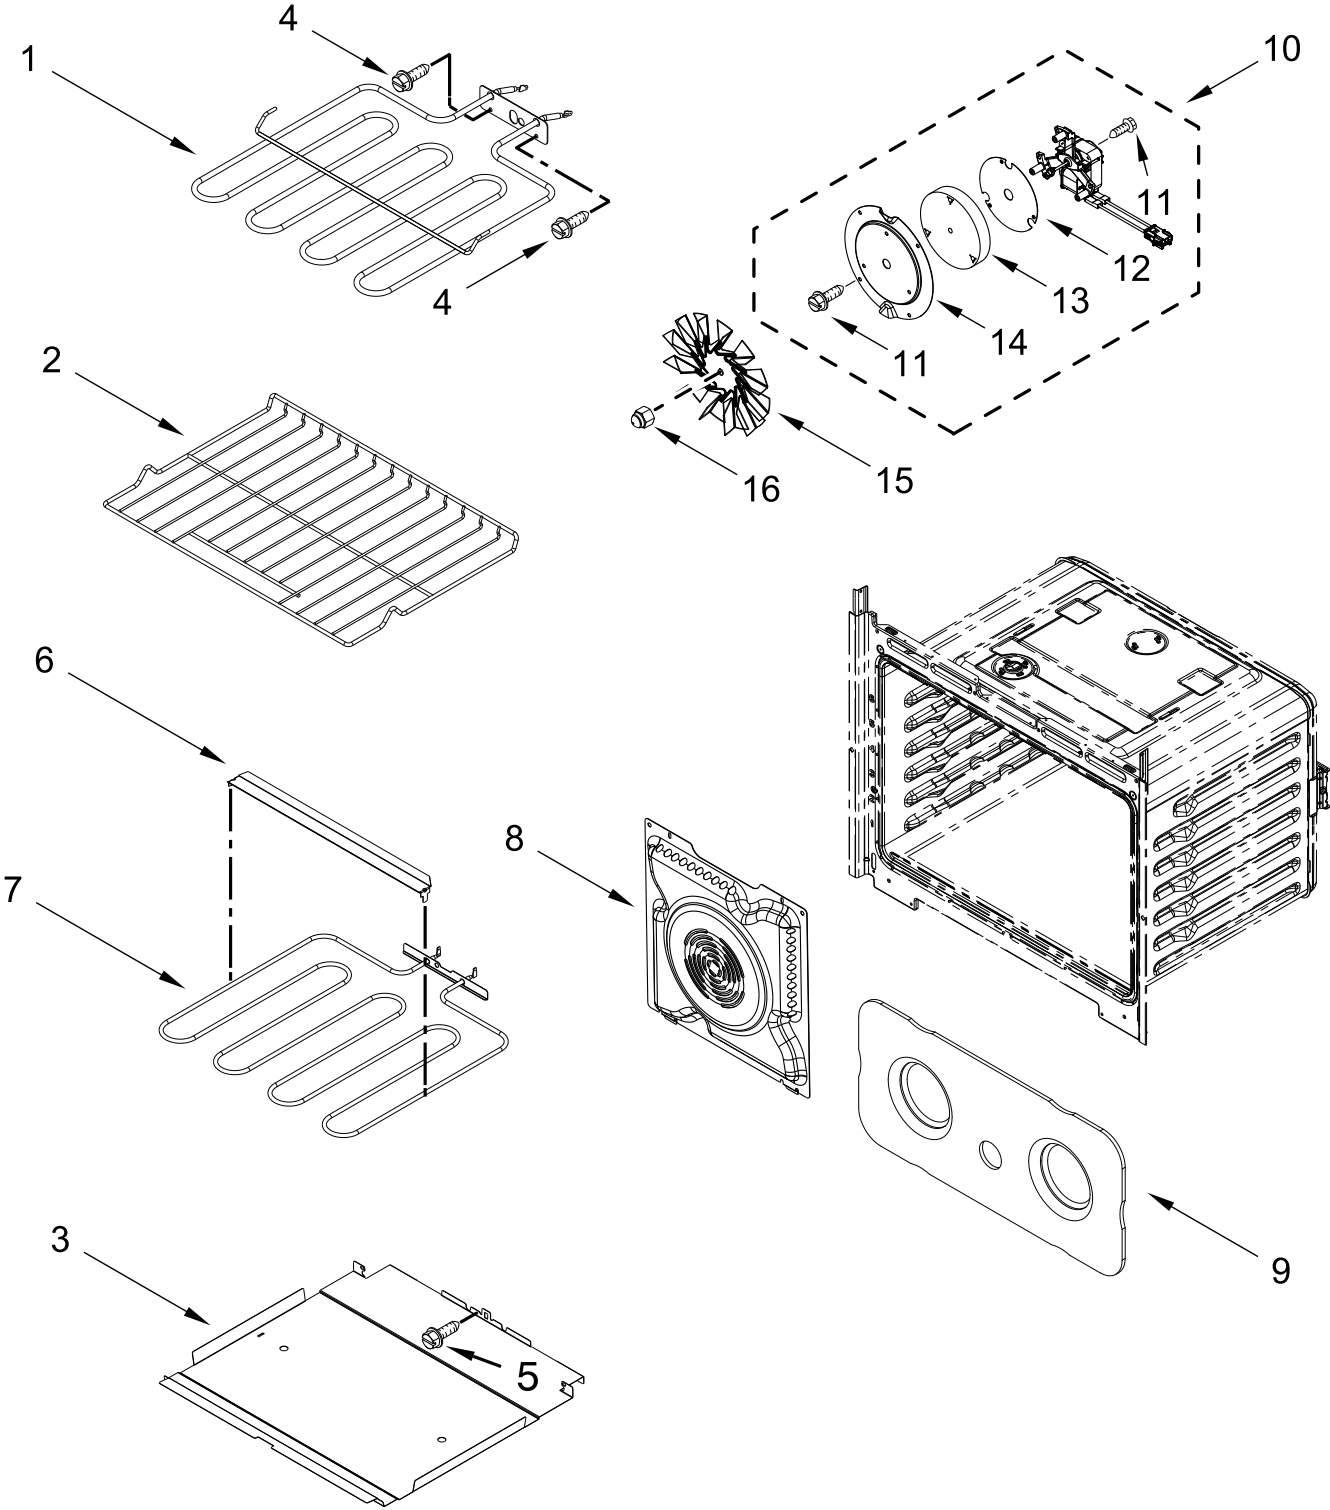

UPPER OVEN DOOR PARTS

UPPER OVEN DOOR PARTS

<u>Illus.</u> <u>No.</u>	<u>Part No.</u>	<u>Description</u>	<u>Illus.</u> <u>No.</u>	<u>Part No.</u>	<u>Description</u>	<u>Illus.</u> <u>No.</u>	<u>Part No.</u>	<u>Description</u>
1	W11302587	Liner Assembly	7	7101P426-60	Screw	11		Door Assembly
2	7101P375-60	Screw	8	W11296054	Hinge, Door (Left)		W11499218	Stainless
3	W11290045	Screw		W11296055	Hinge, Door (Right)	12	W10319024	Washer, Door
4	W10618107	Glass, Inner				13		Handle Assembly
5	W11302730	Spacer, Air Divider	9	3196183	Screw		W11497438	Stainless
6	W11174095	Retainer, Air Divider Glass	10	W11317731	Screw (Black)			

LOWER OVEN DOOR PARTS

LOWER OVEN DOOR PARTS

<u>Illus.</u> <u>No.</u>	<u>Part No.</u>	<u>Description</u>	<u>Illus.</u> <u>No.</u>	<u>Part No.</u>	<u>Description</u>	<u>Illus.</u> <u>No.</u>	<u>Part No.</u>	<u>Description</u>
1	W11302587	Liner Assembly	7	7101P426-60	Screw	11		Door Assembly
2	7101P375-60	Screw	8	W11296054	Hinge, Door (Left)		W11499218	Stainless
3	W11290045	Screw		W11296055	Hinge, Door (Right)	12	W10319024	Washer, Door
4	W10618107	Glass, Inner				13	W10884775	Badge
5	W11302730	Spacer, Air Divider	9	3196183	Screw	14		Handle Assembly
6	W11174095	Retainer, Air Divider Glass	10	W11317731	Screw (Black)		W11497438	Stainless

INTERNAL OVEN PARTS

INTERNAL OVEN PARTS

<u>Illus.</u> <u>No.</u>	<u>Part No.</u>	<u>Description</u>	<u>Illus.</u> <u>No.</u>	<u>Part No.</u>	<u>Description</u>	<u>Illus.</u> <u>No.</u>	<u>Part No.</u>	<u>Description</u>
1	W11238160	Element, Broil	8	W10359278	Baffle, Convection	14	W11398057	Cover, Convect Plate
2	W11122597	Rack, Oven	9	W11489860	Plate, Ring Element	15	W11425715	Blade, Fan
3	W10318198	Tray, Hidden Bake	10	W11398058	Convect Motor Assembly	16	W11433702	Nut, Acorn (LH)
4	7101P434-60	Screw	11	W10720084	Screw			
5	7101P426-60	Screw	12	W11251715	Plate, Convect Motor			
6	W10282957	Crossbar, Hidden Bake Tray	13	W11251716	Insulation, Convect Motor			
7	W11292248	Element, Bake						