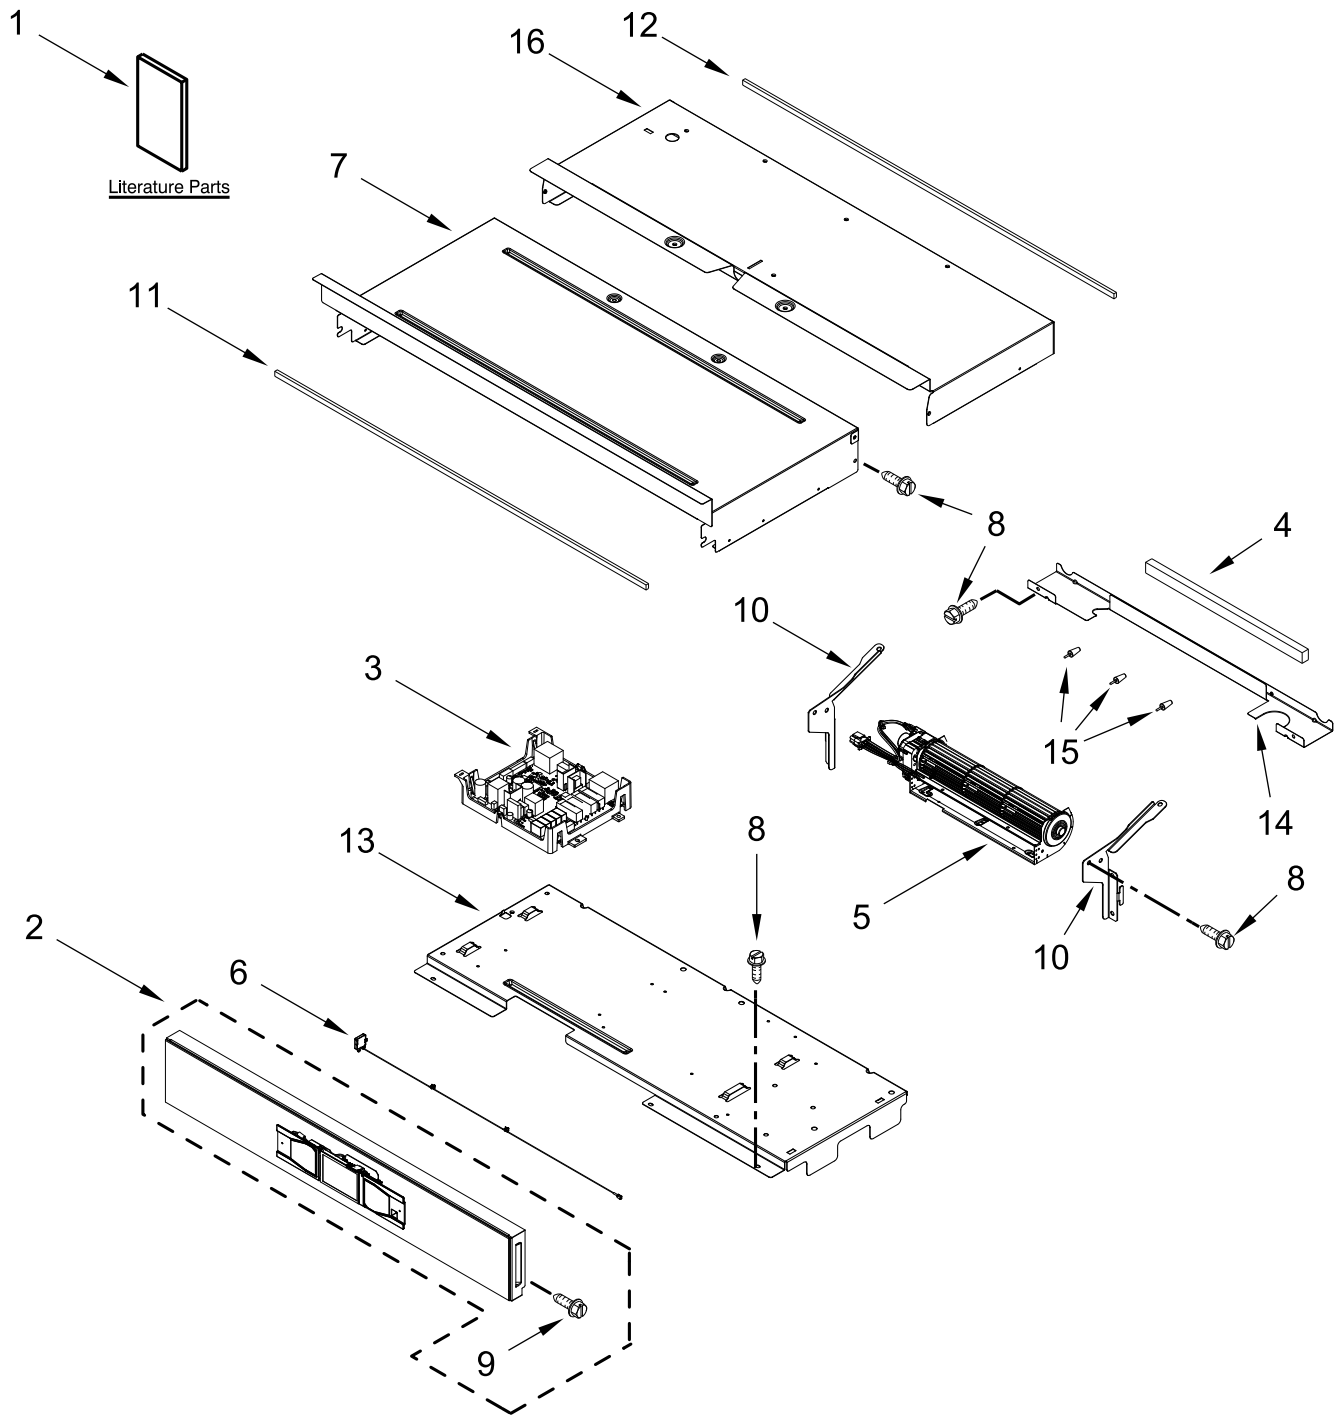

ELECTRIC WALL OVEN

MODELS:

WOED5930LZ00 (Stainless)

CONTROL PANEL PARTS

CONTROL PANEL PARTS

<u>Illus. No.</u>	<u>Part No.</u>	<u>Description</u>	<u>Illus. No.</u>	<u>Part No.</u>	<u>Description</u>	<u>Illus. No.</u>	<u>Part No.</u>	<u>Description</u>
1		Literature Parts	7	W11244445	Cover, 30 IN Chassis Top Front	16	W11223325	Cover, 30 IN Chassis Top Back
	W11555306	Owner's Manual						
	W11553919	Quick Start Guide	8	7101P426-60	Screw			FOLLOWING PARTS NOT ILLUSTRATED
	W11601391	Tech Sheet	9	W11339492	Screw (Black)			
2		Assembly, Control Panel (Includes Overlay)	10	W10655463	Bracket, Blower (Left)	W11464640		Harness, Main
	W11467969	Black		W10655462	Bracket, Blower (Right)	W11245677		Harness, Signal
3	W11585754	Control, Copernicus	11	W11162063	Gasket, Rubber	W11264646		Harness, Door Latch
	W11585756	Control, Copernicus (Without Power Supply)	12	W10728475	Gasket, Rubber	W10562910		Harness, EOL
4	4451758	Block, Foam	13	W11179509	Tray, Electronic	W11132988		Strap, Lead Ground
5	W11397930	Blower	14	W11166802	Divider, Chassis Back	4448664		Clamp, Conduit
6	W11409842	Antenna	15	W10351295	Bumper	W10655464		Bracket, Harness
						313438		Clip, Harness
						4450800		Screw, Grounding
						W10487999		Clip, Harness
						W11394923		Bag, Hardware