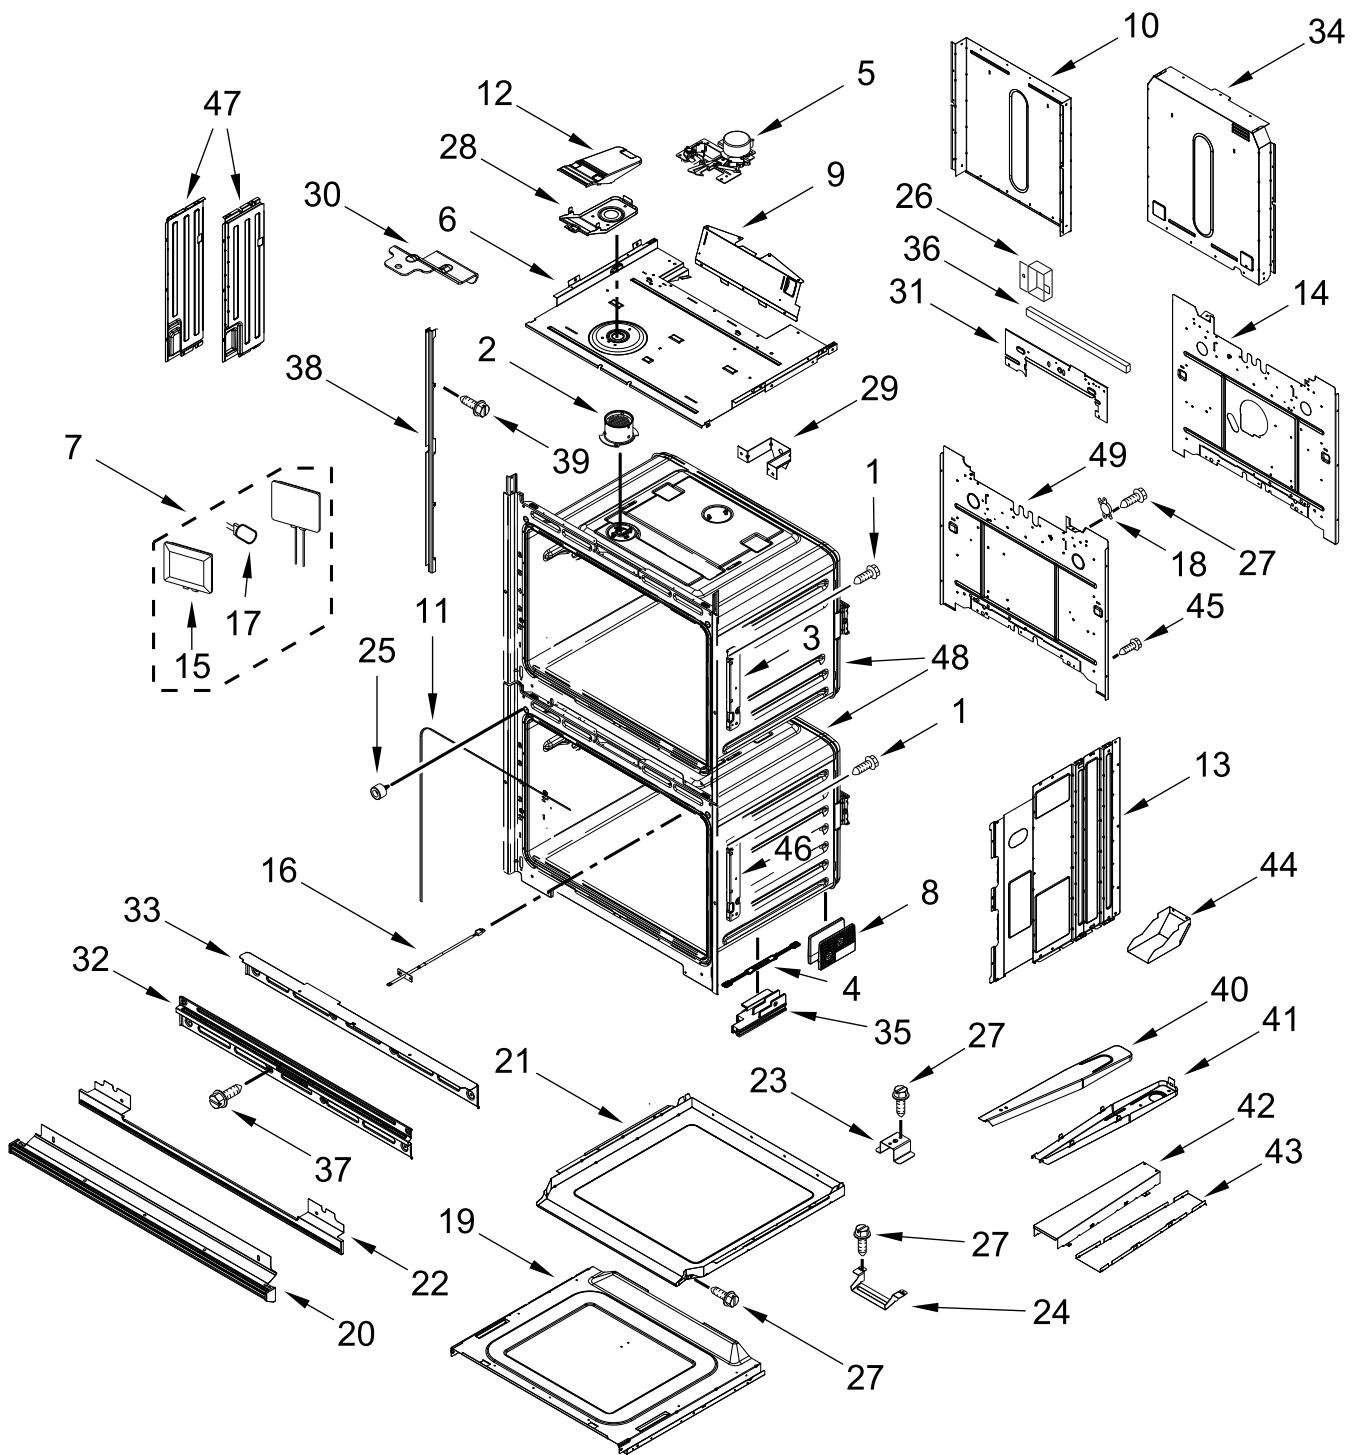

OVEN PARTS

OVEN PARTS

<u>Illus.</u> <u>No.</u>	<u>Part No.</u>	<u>Description</u>	<u>Illus.</u> <u>No.</u>	<u>Part No.</u>	<u>Description</u>	<u>Illus.</u> <u>No.</u>	<u>Part No.</u>	<u>Description</u>
1	W10254050	Screw	22		Trim, Bottom Vent	40	W11256421	Cover, Top Back Exhaust
2	W11085298	Tube, Vent		W11560859	Black	41	W11256420	Base, Top Back Exhaust
3	W11100732	Receiver, Hinge (Upper)	23	W11135135	Support, Air Channel	42	W11256431	Cover, Lower Back Exhaust
4	W11558603	Spacer, Base	24	W11390667	Spacer, Chassis Bottom Duct	43	W11256430	Base, Lower Back Exhaust
5	W11132456	Latch, Motorized	25	W11166315	Bumper and Screw	44	W11256432	Deflector, Lower Back Exhaust
6	W11168071	Top, Chassis	26	8285593	Cover, Connector	45	W10142292	Screw
7	W11205574	Assembly, Oven Light	27	7101P426-60	Screw	46	W11239070	Receiver, Hinge (Left)
8	W11245118	Foot, Base	28	W11256423	Base, Vent Exhaust		W11239072	Receiver, Hinge (Right)
9	W10904163	Deflector, Blower	29	W11344645	Hat Bracket, Vent	47	W11167419	Cover, Suction (Left)
10	W11134657	Duct, Lower Chassis Back	30	W11342780	Bracket, Top Front		W11186675	Cover, Suction (Right)
11	W11262567	Gasket	31	W11186652	Bracket, U-Shape	48		Liner, Oven (Not Serviceable)
12	W11256424	Cover, Vent Exhaust	32	W11235482	Vent, Center 30"	49	W11442209	Back, Chassis (Lower)
13	W11165274	Side, Chassis	33	W11334857	Vent, Top 30 IN			FOLLOWING PARTS NOT ILLUSTRATED
14	W11223327	Back, Chassis (Upper)	34	W11165250	Duct, Chassis Back (Upper)	W11188284		Insulation, Wrap
15	W10472386	Lens, Light	35	W11245114	Foot, Chassis (Left)	W11234758		Insulation, Cavity
16	W11346074	Probe, Sensor		W11245116	Foot, Chassis (Right)			
17	W10472384	Bulb, Light	36	W11211345	Foam, U-Bracket			
18	4449751	Thermostat (TOD)	37	W11249635	Screw			
19	W11135103	Base, Chassis	38	W11235460	Cover, Side trim (Left)			
20		Assembly, Bottom Vent		W11235461	Cover, Side Trim (Right)			
	W11467754	Stainless						
21	W11244446	Duct, Bottom Chassis	39	W11404000	Screw