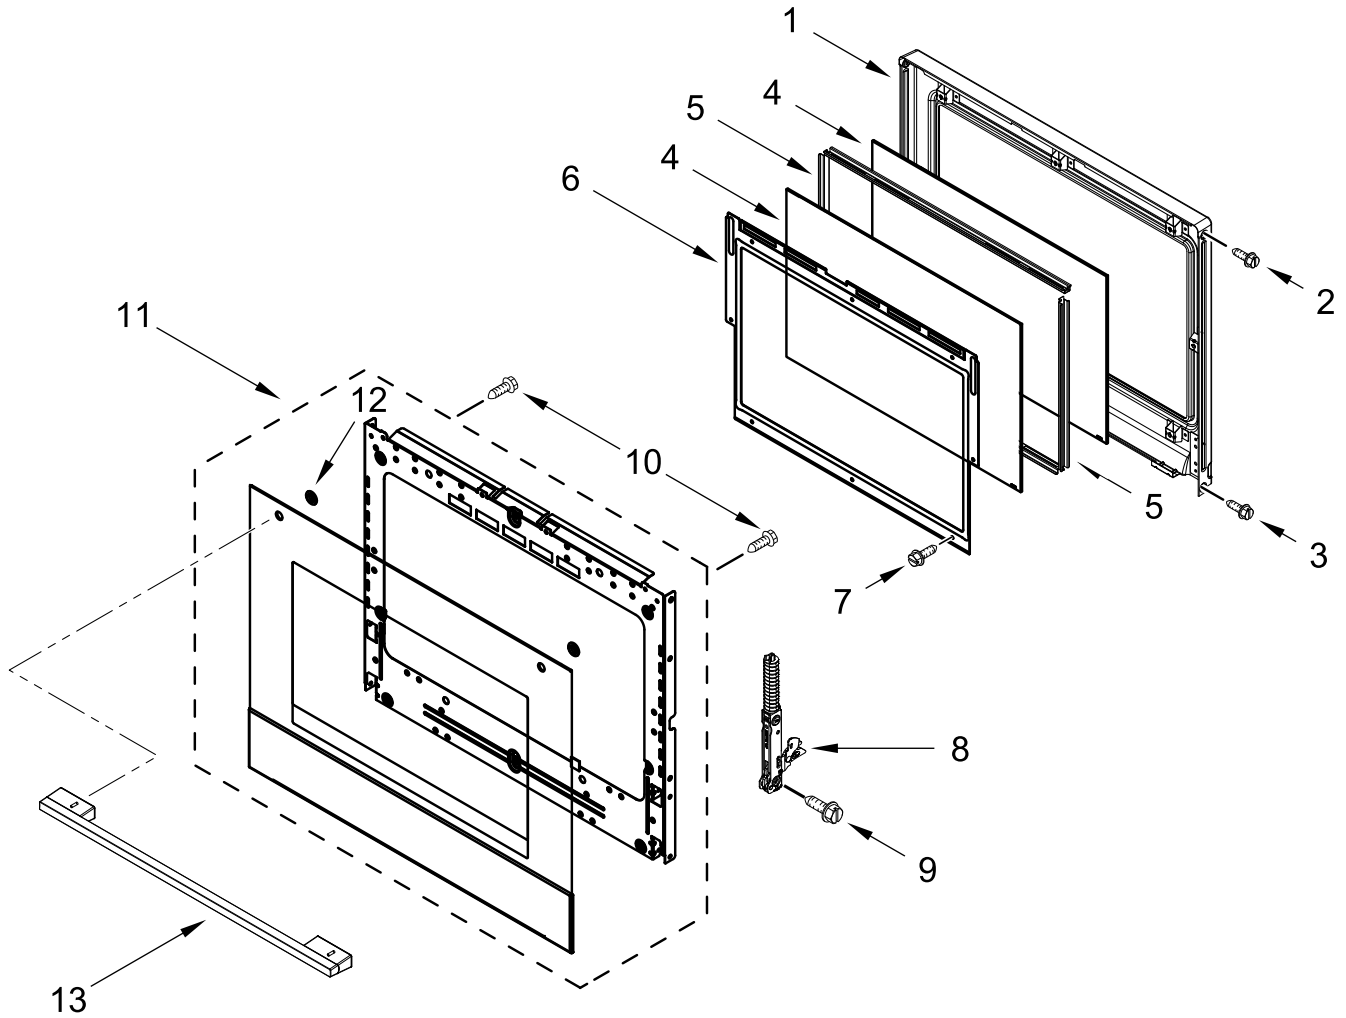

UPPER OVEN DOOR PARTS

UPPER OVEN DOOR PARTS

<u>Illus.</u> <u>No.</u>	<u>Part No.</u>	<u>Description</u>	<u>Illus.</u> <u>No.</u>	<u>Part No.</u>	<u>Description</u>	<u>Illus.</u> <u>No.</u>	<u>Part No.</u>	<u>Description</u>
1	W11302587	Liner Assembly	7	7101P426-60	Screw	11		Door Assembly
2	7101P375-60	Screw	8	W11296054	Hinge, Door (Left)		W11499218	Stainless
3	W11290045	Screw		W11296055	Hinge, Door (Right)	12	W10319024	Washer, Door
4	W10618107	Glass, Inner				13		Handle Assembly
5	W11302730	Spacer, Air Divider	9	3196183	Screw		W11497438	Stainless
6	W11174095	Retainer, Air Divider Glass	10	W11317731	Screw (Black)