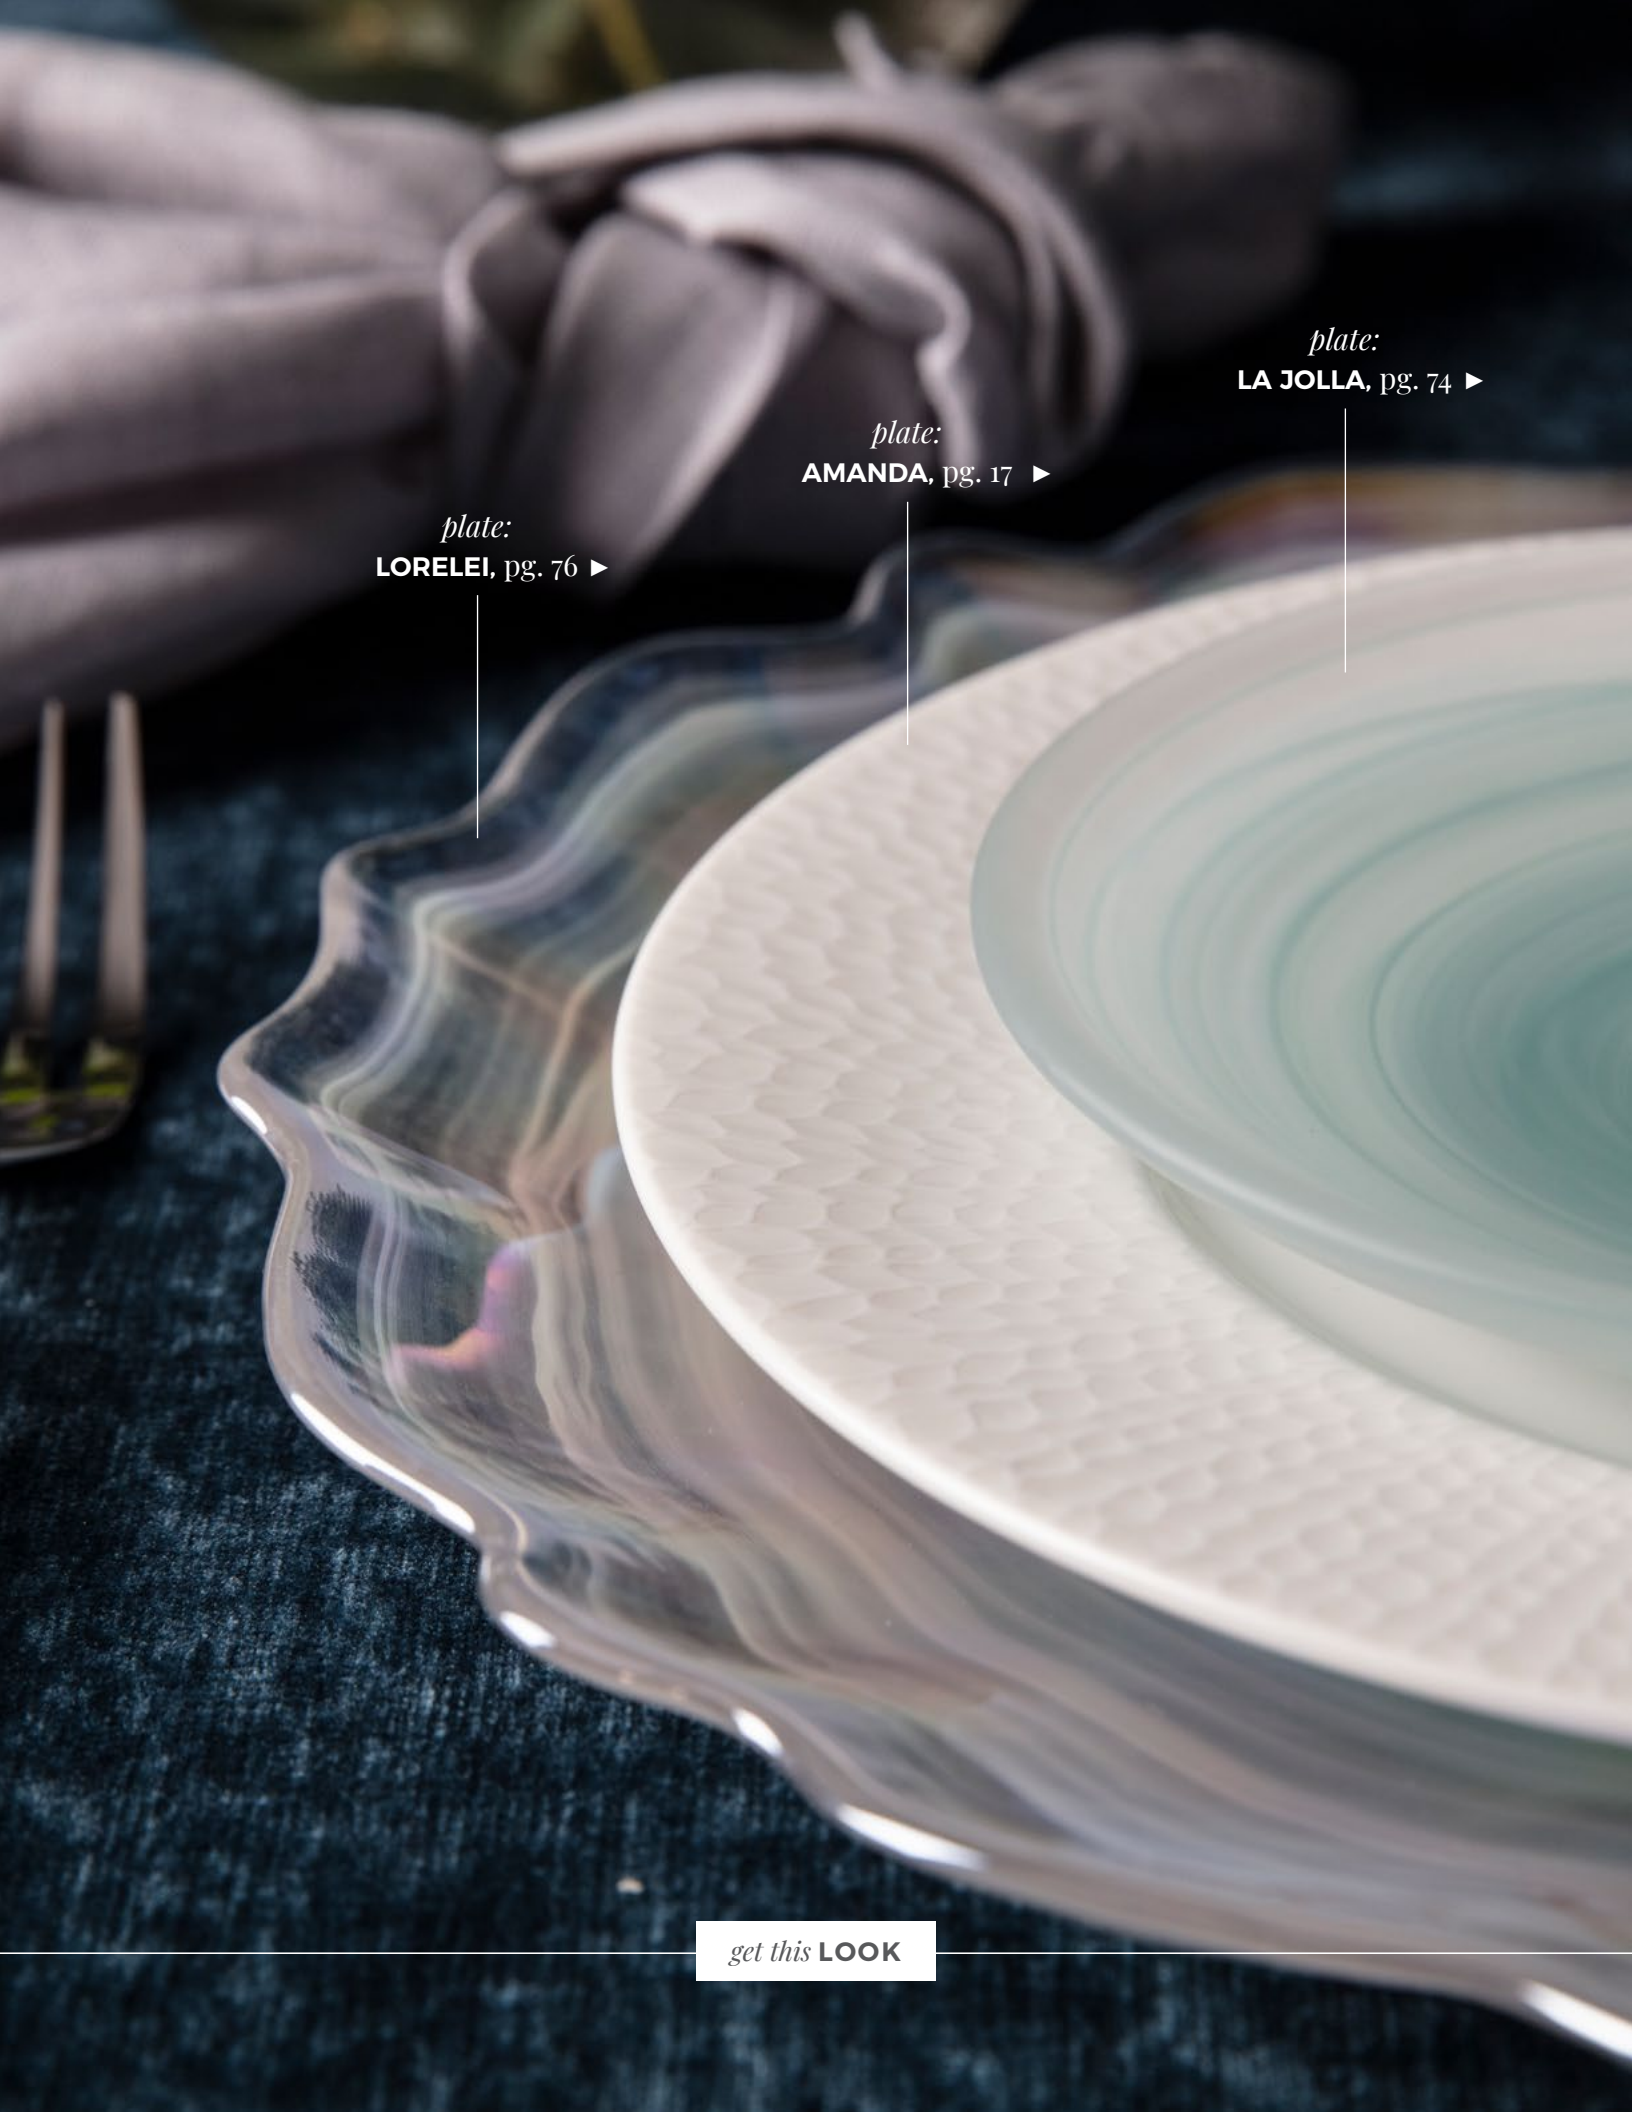

LORELEI

FORTESSA® Glass

Plates

RRPG.LORELEI.14 13" (33cm), 4/pack

RRPG.LORELEI.15 10.6" (27cm), 4/pack

RRPG.LORELEI.02 8.3" (21.1cm), 4/pack

plate:
LORELEI, pg. 76 ▶

plate:
AMANDA, pg. 17 ▶