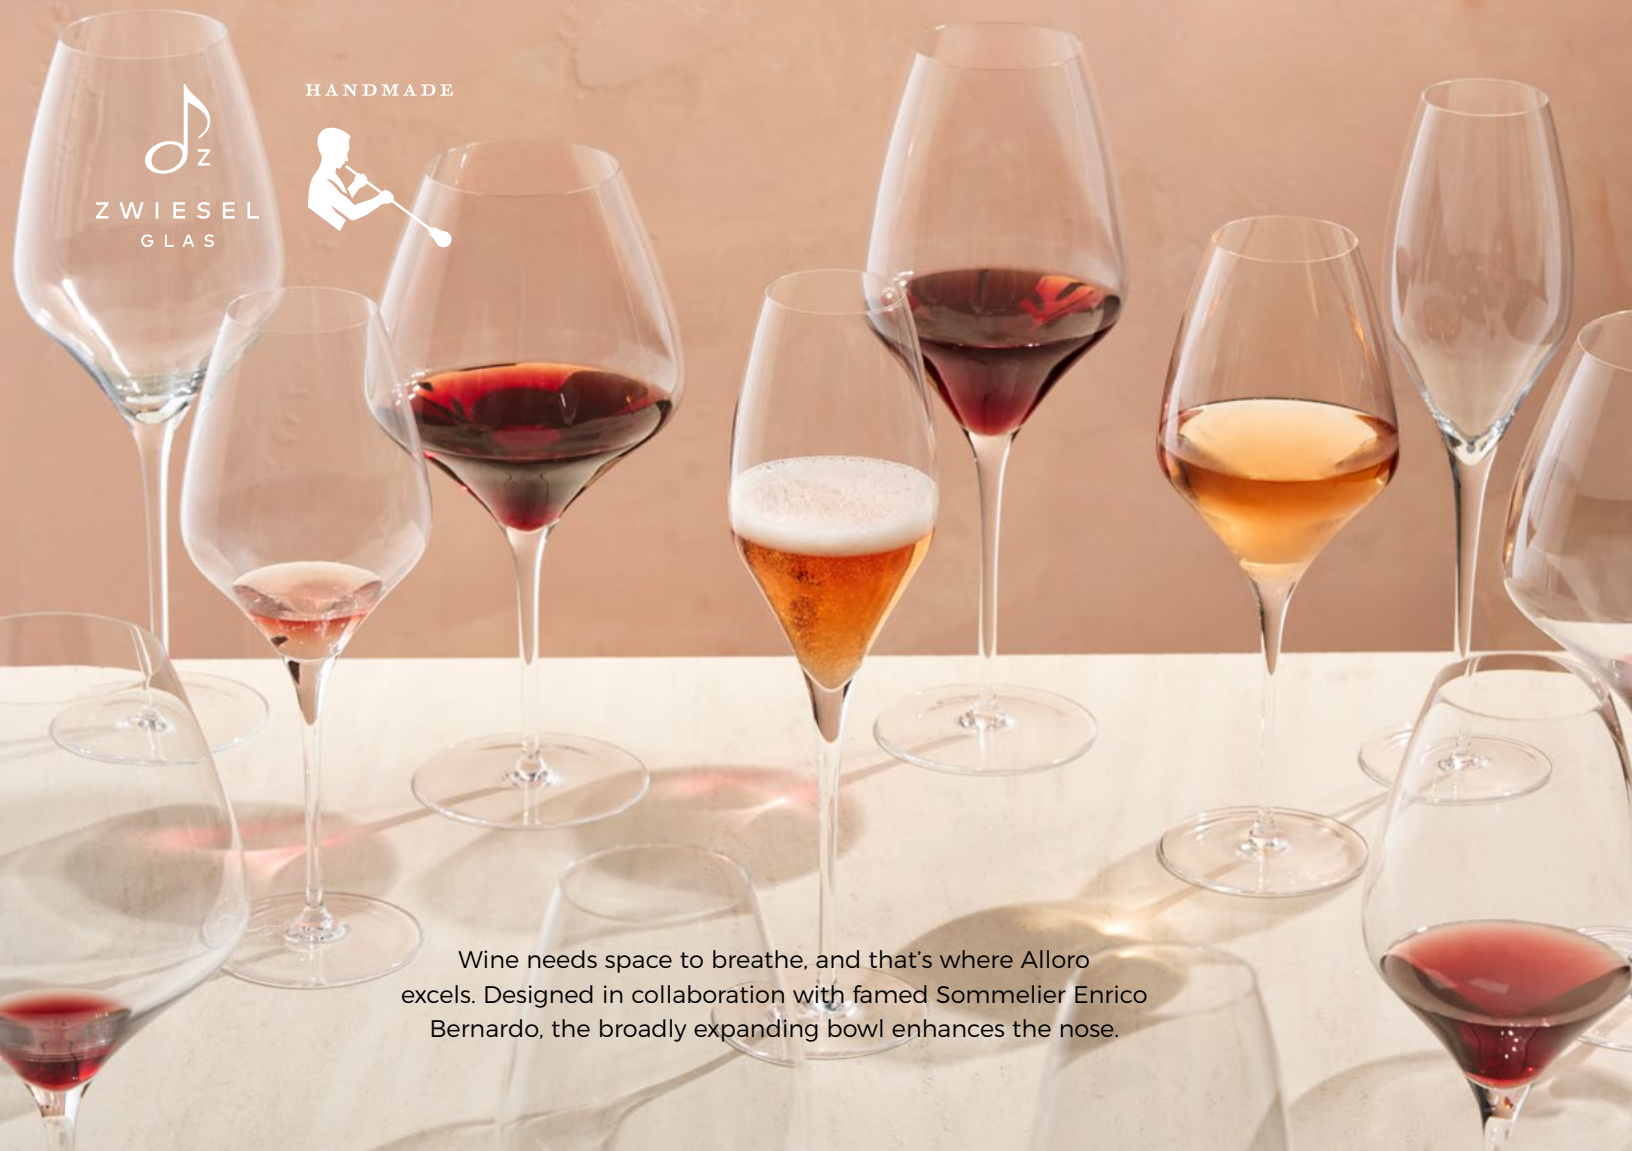

HANDMADE

ZWIESEL GLAS HANDMADE

TRITAN® CRYSTAL GLASS

Every Zwiesel Glas Handmade piece is mouth blown with precision by skilled artisans using techniques perfected and passed on for generations since 1872. Designed for the most discerning connoisseur, these handmade collections rise to a level of quality that most glassmakers don't even attempt.

FORTESSA®
TABLEWARE SOLUTIONS

Wine needs space to breathe, and that's where Alloro excels. Designed in collaboration with famed Sommelier Enrico Bernardo, the broadly expanding bowl enhances the nose.

ALLORO