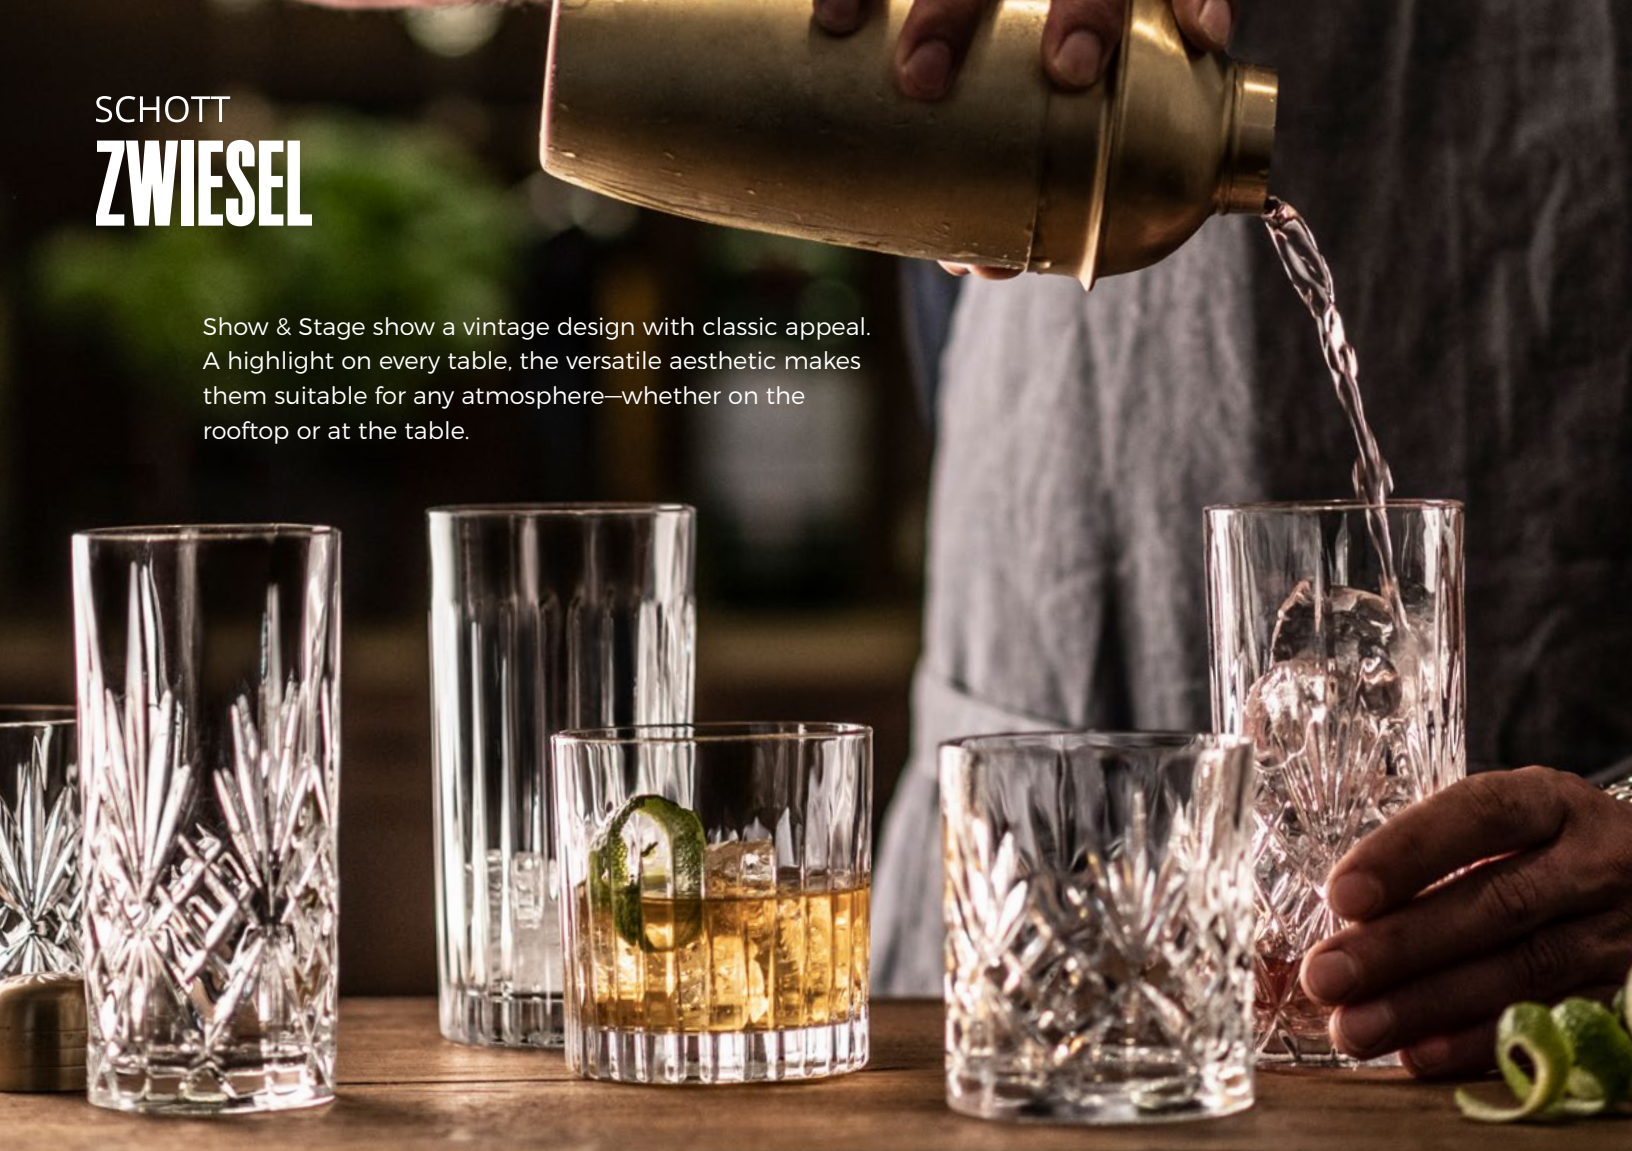

Show & Stage show a vintage design with classic appeal. A highlight on every table, the versatile aesthetic makes them suitable for any atmosphere—whether on the rooftop or at the table.

SHOW & STAGE

Pressed Glass