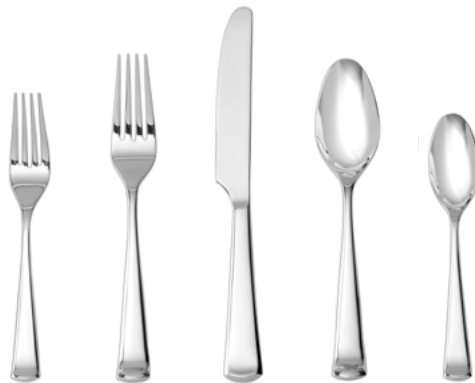

HONOR

18/10 Stainless Steel

5-PIECE *place setting* | 20-PIECE *place setting*

5PPS-508-05, 20PPS-508-05

Salad/Dessert Fork
7.3" (18.6cm)

Table Fork
8.2" (20.7cm)

Table Knife
9.7" (24.5cm)

Oval Soup Spoon
8.1" (20.7cm)

Tea/Coffee Spoon
6.9" (17.5cm)

All flatware sets are boxed.