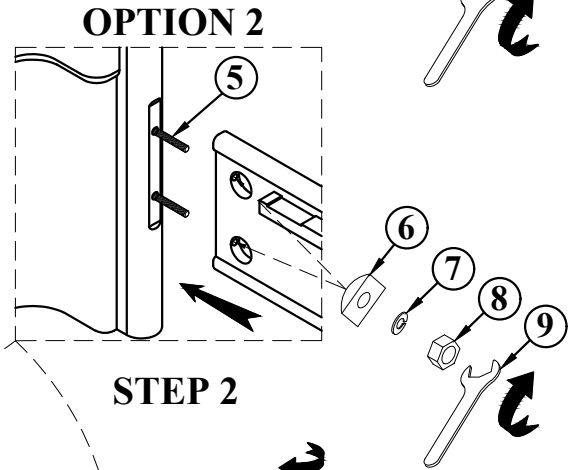

Thank you for purchasing this quality product from A.R.T. Furniture. Be sure to check all packing material for parts which may have come loose inside the carton during shipment. Identify and count all parts and compare with the parts list below.

Note: Some furniture is heavy, it is recommended that two people assemble this item to avoid injury or damage.

NO.	HARDWARE LIST	Q'TY
1	Flat Washer (5/16" x Ø19)	8 Pcs
2	Spring Washer (5/16" x Ø12)	8 Pcs
3	Bolt (5/16" x 1-3/4")	8 Pcs
4	Allen Key (4 x 3-1/8")	1 Pc
5	Full Thread Bolt (5/16" x 3")	8 Pcs
6	Curve washer (5/16")	8 Pcs
7	Spring Washer (5/16" x Ø12)	8 Pcs
8	Hex. Nut (Ø5/16" x 1/4")	8 Pcs
9	Open Wrench (#1/2")	1 Pc
10	Screw (#4 x 1")	10 Pcs