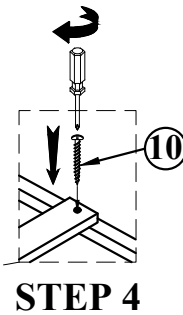

Thank you for purchasing this quality product from A.R.T. Furniture. Be sure to check all packing material for parts which may have come loose inside the carton during shipment. Identify and count all parts and compare with the parts list below.

Note: Some furniture is heavy, it is recommended that two people assemble this item to avoid injury or damage.

NO.	HARDWARE LIST	Q'TY
1	Flat Washer (5/16" x Ø19)	8 Pcs
2	Spring Washer (5/16" x Ø12)	8 Pcs
3	Bolt (5/16" x 1-3/4")	8 Pcs
4	Allen Key (4 x 3-1/8")	1 Pc
5	Full Thread Bolt (5/16" x 3")	8 Pcs
6	Curve washer (5/16")	8 Pcs
7	Spring Washer (5/16" x Ø12)	8 Pcs
8	Hex. Nut (Ø5/16" x 1/4")	8 Pcs
9	Open Wrench (#1/2")	1 Pc
10	Screw (#4 x 1")	10 Pcs