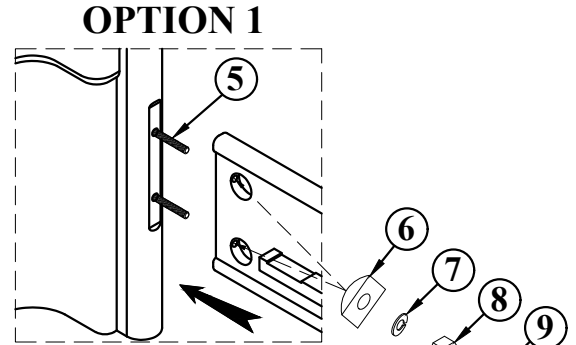

Thank you for purchasing this quality product from A.R.T. Furniture. Be sure to check all packing material for parts which may have come loose inside the carton during shipment. Identify and count all parts and compare with the parts list below.

Note: Some furniture is heavy, it is recommended that two people assemble this item to avoid injury or damage.

NO.	HARDWARE LIST	Q'TY
1	Flat Washer (5/16" x Ø19)	8 Pcs
2	Spring Washer (5/16" x Ø12)	8 Pcs
3	Bolt (5/16" x 1-3/4")	8 Pcs
4	Allen Key (4 x 3-1/8")	1 Pc
5	Full Thread Bolt (5/16" x 3")	8 Pcs
6	Curve washer (5/16")	8 Pcs
7	Spring Washer (5/16" x Ø12)	8 Pcs
8	Hex. Nut (Ø5/16" x 1/4")	8 Pcs
9	Open Wrench (#1/2")	1 Pc
10	Screw (#4 x 1")	10 Pcs