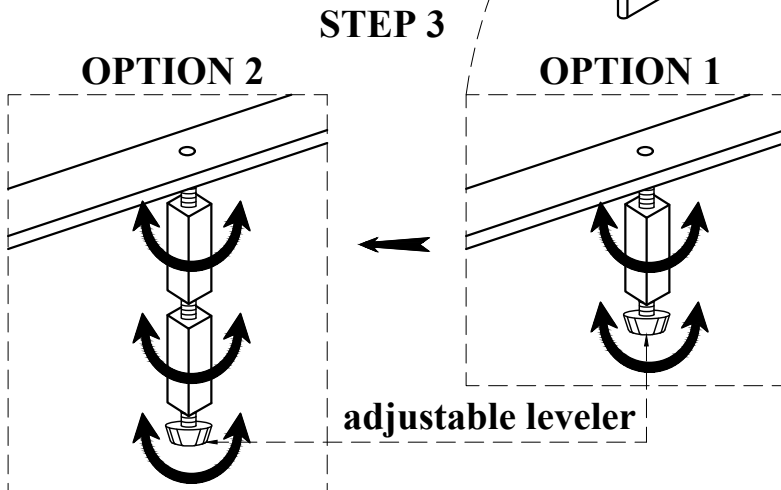

Thank you for purchasing this quality product from A.R.T. Furniture. Be sure to check all packing material for parts which may have come loose inside the carton during shipment. Identify and count all parts and compare with the parts list below.

Note: Some furniture is heavy, it is recommended that two people assemble this item to avoid injury or damage.

NO.	HARDWARE LIST	Q'TY
1	Flat Washer (5/16" x Ø19)	8 Pcs
2	Spring Washer (5/16" x Ø12)	8 Pcs
3	Bolt (5/16" x 1-3/4")	8 Pcs
4	Allen Key (4 x 3-1/8")	1 Pc
5	Full Thread Bolt (5/16" x 3")	8 Pcs
6	Curve washer (5/16")	8 Pcs
7	Spring Washer (5/16" x Ø12)	8 Pcs
8	Hex. Nut (Ø5/16" x 1/4")	8 Pcs
9	Open Wrench (#1/2")	1 Pc
10	Screw (#4 x 1")	10 Pcs