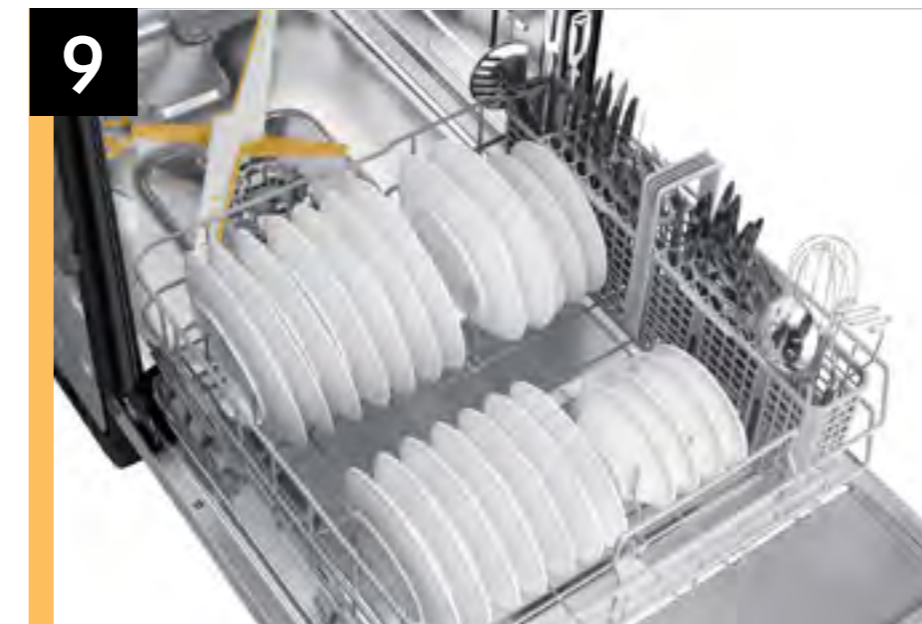

Carousel Image Order

Easy Ad Links: DW80BB707012 Bespoke White Glass Affixed
R.COM <https://dam.gettyimages.com/p/z0c3461/external?o=AND&q=DW80BB707012%20RCOM>
S.COM <https://dam.gettyimages.com/p/z0c3461/external?o=AND&q=DW80BB707012%20SCOM>

Easy Ad Links: DW80B7070US
R.COM <https://dam.gettyimages.com/p/z0c3461external?o=AND&q=DW80B7070US%20RCOM>
S.COM <https://dam.gettyimages.com/p/z0c3461external?o=AND&q=DW80B7070US%20SCOM>

Easy Ad Links: DW80B7070AP with Bespoke Navy Steel (DW-T24PNAQN)
R.COM <https://dam.gettyimages.com/p/z0c3461/external?o=AND&q=DW80B7070AP%20Navy%20RCOM>
S.COM <https://dam.gettyimages.com/p/z0c3461/external?o=AND&q=DW80B7070AP%20Navy%20SCOM>

Easy Ad Links: DW80B7070UG
R.COM <https://dam.gettyimages.com/p/z0c3461/external?o=AND&q=DW80B7070UG%20RCOM>
S.COM <https://dam.gettyimages.com/p/z0c3461/external?o=AND&q=DW80B7070UG%20SCOM>