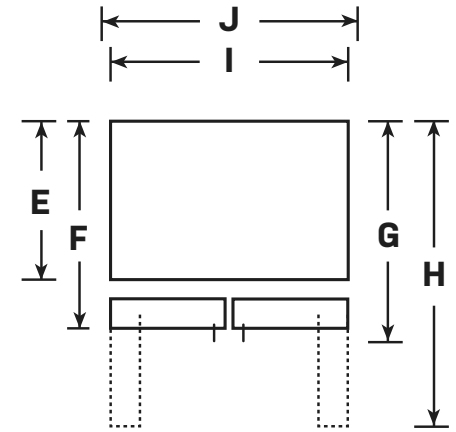

PAD28BYTFS

GE Profile™ Series ENERGY STAR® 28.4 Cu. Ft. Quad-Door Refrigeration with Dual-Dispense AutoFill Pitcher

DIMENSIONS AND INSTALLATION INFORMATION (IN INCHES)

Overall Dimensions	A Overall Height to top of door (in)	69 7/8
	B Height to top of hinge cover (in)	69 3/4
	C Height to top of case (in)	68 5/8
	D Hinge Cover Depth from Case Flange (in)	6
	E Case Depth without door (in)	29 1/2
	F Case Depth without Door Handle (in)	34 1/4
	G Overall Case Depth with Door Handle (in)	36 3/4
	H Depth with FF Door open 90 deg (in)	48 3/8
	I Case Width (in)	35 5/8
	J Width with door open 90 deg including handle (in)	44 7/8
	K Top endcap of FZ drawer to floor (in)	33 1/5

Specification Revised 10/24

PAD28BYTFS

GE Profile™ Series ENERGY STAR® 28.4 Cu. Ft. Quad-Door Refrigeration with Dual-Dispense AutoFill Pitcher

FEATURES AND BENEFITS

Total Capacity – 28.4 Cu. Ft.

FF Capacity – 16.53 Cu. Ft.