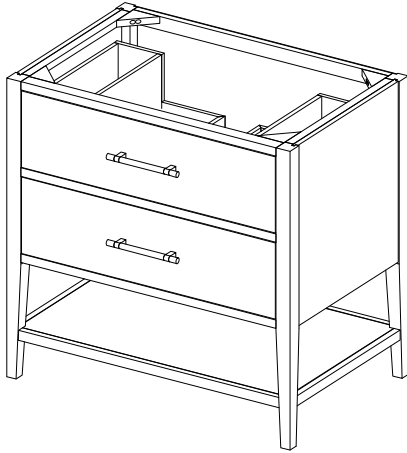

### 36" Olena Single Vanity

D804-V36-LMB

### 36" Olena Single Vanity

#### Details and Features

- Solids: Beech
- Veneers: Mappa Burl, Beech (Polished White) Painted Finish
- Panels: Marine MDF
- Installation Type: Free Standing
- Number of Doors: 0
- Number of Drawers: 2
- Top Drawer: Left and Right Storage Compartments and center U-shaped tray style storage underneath the sink area
- Bottom Drawer: U-Shaped drawer to accommodate plumbing
- Assembly Type: Cabinet comes full assembled
- Assembly Type: Install Drawer Pulls
- Removable organizer with aluminum laminate liner
- Drawer Boxes: Beech veneer over Marine MDF
- English Dovetail joinery
- Aluminum Laminate Drawer Liners
- Hardware Material/Finish: Lucite and Stainless Steel/Champagne Brass
- Full Extension, Soft Close Glides
- Adjustable levelers
- Vanity Top: Not Included – Optional 3cm Tops available
- Number of Basins: 1  
(included with optional countertop purchase)

#### Dimension

- Width: 35-3/4" (908mm)
- Depth: 23-3/8" (594mm)
- Height: 34-7/8" (884 mm)
- Rough-In: 21" (534mm)