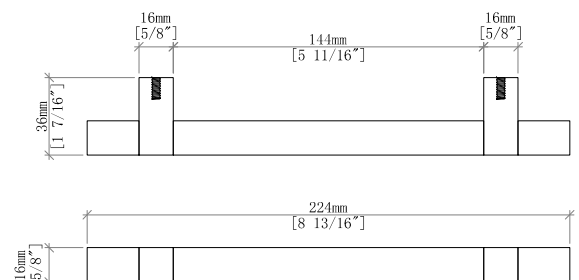

Drawer Pulls

Visit website for warranty and installation information

<http://www.jamesmartinvanities.com>