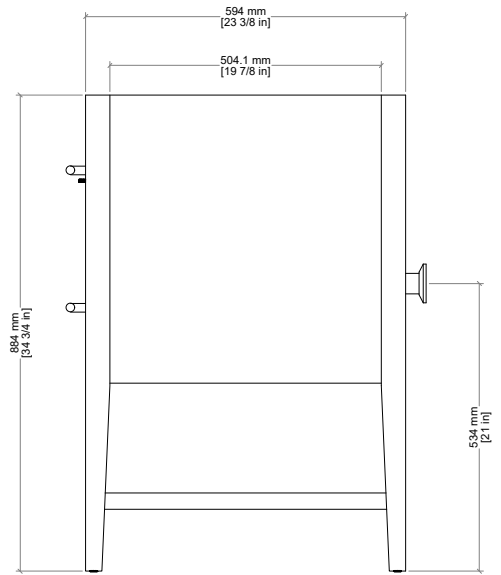

#### Details and Features

- Solids: Beech
- Veneers: Mappa Burl, Beech (Polished White) Painted Finish
- Panels: Marine MDF
- Installation Type: Free Standing
- Number of Doors: 0
- Number of Drawers: 2
- Top Drawer: Left and Right Storage Compartments and center U-shaped tray style storage underneath the sink area
- Bottom Drawer: U-Shaped drawer to accommodate plumbing
- Assembly Type: Cabinet comes full assembled
- Assembly Type: Install Drawer Pulls
- Removable organizer with aluminum laminate liner
- Drawer Boxes: Beech veneer over Marine MDF
- English Dovetail joinery
- Aluminum Laminate Drawer Liners
- Hardware Material/Finish: Lucite and Stainless Steel/Champagne Brass
- Full Extension, Soft Close Glides
- Adjustable levelers
- Vanity Top: Not Included – Optional 3cm Tops available
- Number of Basins: 1  
(included with optional countertop purchase)

#### Dimension

- Width: 35-3/4" (908mm)
- Depth: 23-3/8" (594mm)
- Height: 34-7/8" (884 mm)
- Rough-In: 21" (534mm)

### 36" Olena Single Vanity

D804-V36-LMB

Font View

Side View

All dimensions are nominal

Diagrams are of cabinet only-James Martin Optional Countertops and sinks are not shown

Visit website for warranty and installation information

### 36" Olena Single Vanity

D804-V36-LMB

Top View

Front View

Side View

All dimensions are nominal

Diagrams are of cabinet only-James Martin Optional Countertops and sinks are not shown

Visit website for warranty and installation information  
<http://www.jamesmartinvanities.com>