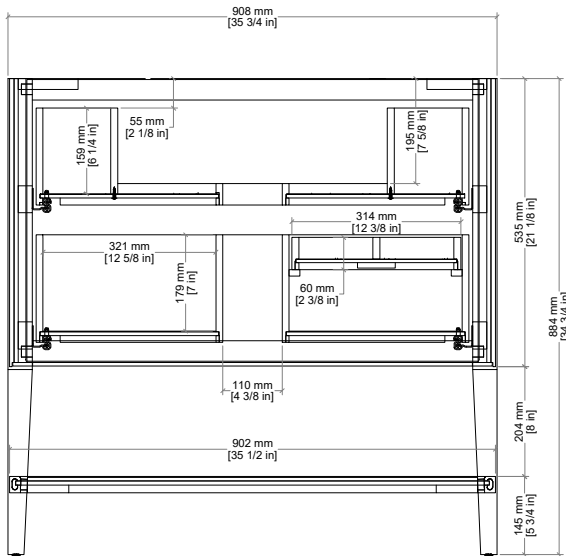

### 36" Olena Single Vanity

D804-V36-LMB

#### Dimension

- Width: 35-3/4" (908mm)
- Depth: 23-3/8" (594mm)
- Height: 34-7/8" (884 mm)
- Rough-In: 21" (534mm)

### 36" Olena Single Vanity

D804-V36-LMB

Font View

Side View

All dimensions are nominal

Diagrams are of cabinet only-James Martin Optional Countertops and sinks are not shown

Visit website for warranty and installation information

### 36" Olena Single Vanity

D804-V36-LMB

Top View

Front View

Side View

All dimensions are nominal

Diagrams are of cabinet only-James Martin Optional Countertops and sinks are not shown

Visit website for warranty and installation information  
<http://www.jamesmartinvanities.com>