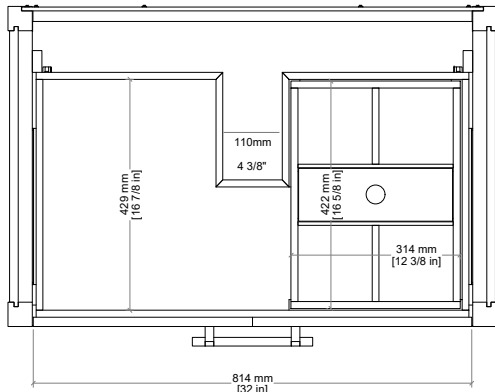

### 36" Olena Single Vanity

D804-V36-LMB

#### Dimension

- Width: 35-3/4" (908mm)
- Depth: 23-3/8" (594mm)
- Height: 34-7/8" (884 mm)
- Rough-In: 21" (534mm)

### 36" Olena Single Vanity

D804-V36-LMB

Font View

Side View

All dimensions are nominal

Diagrams are of cabinet only-James Martin Optional Countertops and sinks are not shown

Visit website for warranty and installation information

### 36" Olena Single Vanity

D804-V36-LMB

Top View

Front View

Side View

All dimensions are nominal

Diagrams are of cabinet only-James Martin Optional Countertops and sinks are not shown

Visit website for warranty and installation information  
<http://www.jamesmartinvanities.com>