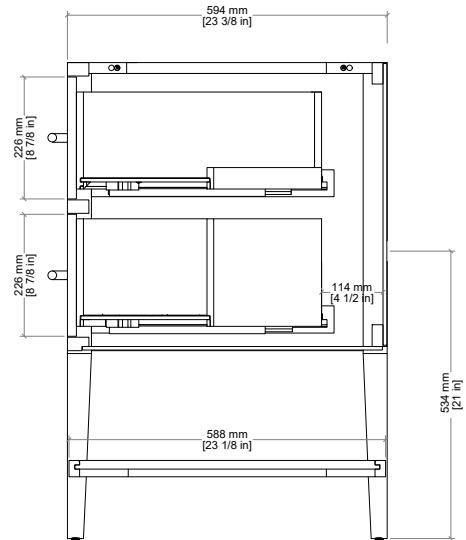

### 36" Olena Single Vanity

D804-V36-LMB

#### Dimension

- Width: 35-3/4" (908mm)
- Depth: 23-3/8" (594mm)
- Height: 34-7/8" (884 mm)
- Rough-In: 21" (534mm)

### 36" Olena Single Vanity

D804-V36-LMB

Font View

Side View

All dimensions are nominal

Diagrams are of cabinet only-James Martin Optional Countertops and sinks are not shown

Visit website for warranty and installation information

### 36" Olena Single Vanity

D804-V36-LMB

Top View

Front View

Side View

All dimensions are nominal

Diagrams are of cabinet only-James Martin Optional Countertops and sinks are not shown

Visit website for warranty and installation information  
<http://www.jamesmartinvanities.com>