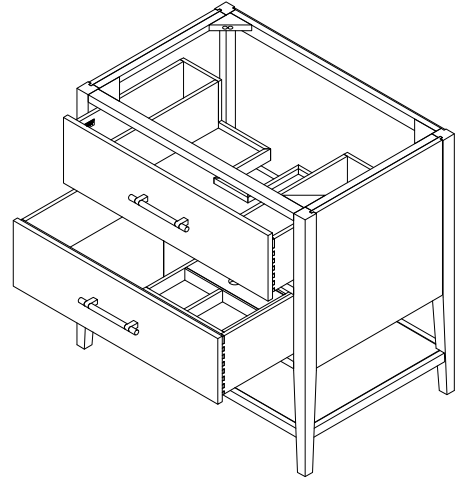

### 36" Olena Single Vanity

D804-V36-LMB

### 36" Olena Single Vanity

#### Details and Features

- Solids: Beech
- Veneers: Mappa Burl, Beech (Polished White) Painted Finish
- Panels: Marine MDF
- Installation Type: Free Standing
- Number of Doors: 0
- Number of Drawers: 2
- Top Drawer: Left and Right Storage Compartments and center U-shaped tray style storage underneath the sink area
- Bottom Drawer: U-Shaped drawer to accommodate plumbing
- Assembly Type: Cabinet comes full assembled
- Assembly Type: Install Drawer Pulls
- Removable organizer with aluminum laminate liner
- Drawer Boxes: Beech veneer over Marine MDF
- English Dovetail joinery
- Aluminum Laminate Drawer Liners
- Hardware Material/Finish: Lucite and Stainless Steel/Champagne Brass
- Full Extension, Soft Close Glides
- Adjustable levelers
- Vanity Top: Not Included – Optional 3cm Tops available
- Number of Basins: 1  
(included with optional countertop purchase)

#### Dimension

- Width: 35-3/4" (908mm)
- Depth: 23-3/8" (594mm)
- Height: 34-7/8" (884 mm)
- Rough-In: 21" (534mm)