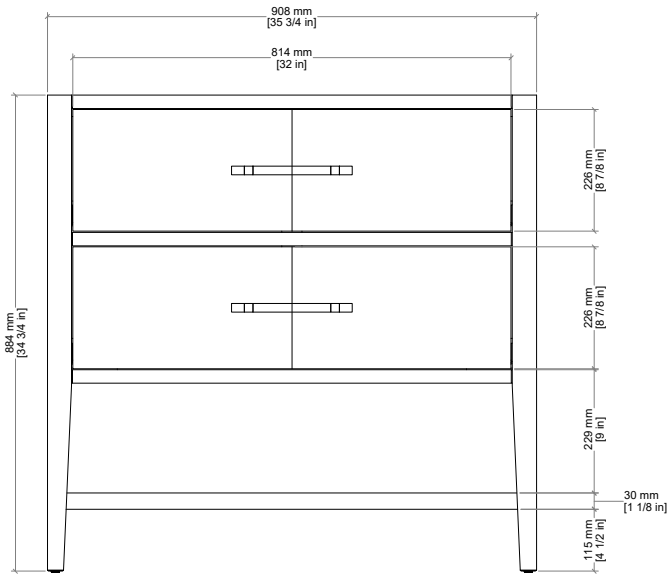

### 36" Olena Single Vanity

#### Dimension

- Width: 35-3/4" (908mm)
- Depth: 23-3/8" (594mm)
- Height: 34-7/8" (884 mm)
- Rough-In: 21" (534mm)

### 36" Olena Single Vanity

D804-V36-LMB

Font View

Side View

All dimensions are nominal

Diagrams are of cabinet only-James Martin Optional Countertops and sinks are not shown

Visit website for warranty and installation information

### 36" Olena Single Vanity

D804-V36-LMB

Top View

Front View

Side View

All dimensions are nominal

Diagrams are of cabinet only-James Martin Optional Countertops and sinks are not shown

Visit website for warranty and installation information  
<http://www.jamesmartinvanities.com>