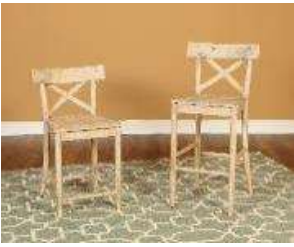

Callista

Item	Description	Available	30 days	31 - 60 days	61 - 90 days	Inbound Date
LCL100BST	(D680-21) Callista- 30" Barstool- Beach/Natural	113	0	0	52	8/26/2024
LCL100CST	(D680-22) Callista- 24" Counter Stool- Beach/Natural	270	0	0	310	9/13/2024