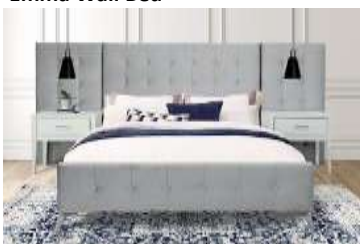

Emma Wall Bed

Item	Description	Available	30 days	31 - 60 days	61 - 90 days	Inbound Date
UB-4210-8020-QB	Emma Queen Bed in WL001 Silver Grey w/ 2 End Tables	478	0	0	0	
UB-4210-8020-KB	Emma King Bed in WL001 Silver Grey w/ 2 End Tables	162	0	0	0