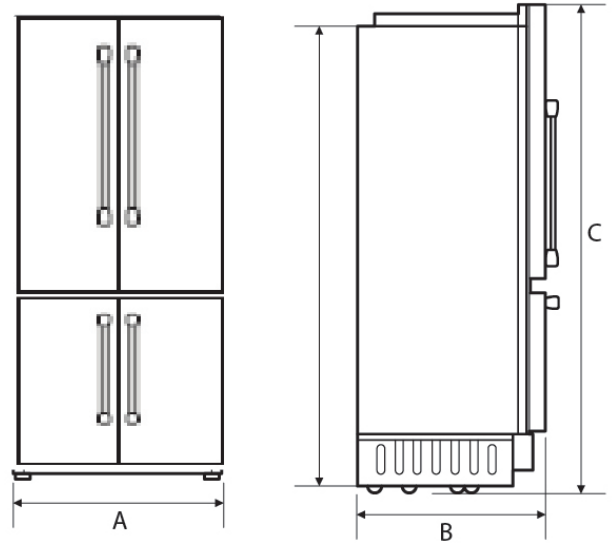

Freezer

FREEZER CAPACITY (CU. FT.)	8
FREEZER TEMPERATURE	-8°F to 5°F
POWER FREEZE	Yes

Weights & Dimensions

NET WEIGHT (LBS.)	695.6
SHIPPING WEIGHT (LBS.)	756.2
PRODUCT DIMENSIONS (W X H X D IN INCHES)	47 ¼ x 83 ¾ x 23 ⅞
STANDARD CUTOUT REQUIRED (W X H X D IN INCHES)	47-½ x 84 x 24
FLUSH CUTOUT REQUIRED (W X H X D IN INCHES)	48 x 84 x 25

Accessories (Optional)

RAT48AMAASR/DA	48" 4-Door Built-In French Door Refrigerator Panel Kit, Contemporary, Silver Stainless	\$1,899
RAT48AMAAMS/DA	48" 4-Door Built-In French Door Refrigerator Panel Kit, Contemporary, Graphite Stainless	\$2,199
RAC48TKBBSR/DA	48" Kick Plate, Silver Stainless	\$99
RAC48TKBBMS/DA	48" Kick Plate, Graphite Stainless	\$109
RAC00WFAAAA/DA	Water Filter for Refrigeration	\$99
RAC00DFAAAA/DA	Air Filter for Refrigeration DRF/DRR/DRW, Set of 6	\$129

48-Inch French Door Refrigerator with SteelCool™

dacor

\$13,999

Product Dimensions

A - WIDTH (IN/MM)	47 ¾ (1213 MM)
B - DEPTH (IN/MM)	25 (635)
C - HEIGHT (IN/MM)	83 ⅜ (2118 MM)
D - (IN/MM)	47 ¼ (1200 MM)
D1 - WITH PANEL (IN/MM)	49 ⅙ (1262 MM)
D2 - WITH HANDLE (IN/MM)	55 ⅞ (1403 MM)
E - (IN/MM)	51 ½ (1308 MM)
F - (IN/MM)	23 ⅔ (602 MM)
G - (IN/MM)	50 ⅝ (1280 MM)

Installation Cutout Dimensions

A - WIDTH (IN/MM)	48 (1220 MM)
B - DEPTH (IN/MM)	25 (635 MM)
C - HEIGHT (IN/MM)	84 (2134 MM)
D - (IN/MM)	28 (712 MM)
E - (IN/MM)	80 (2032 MM)