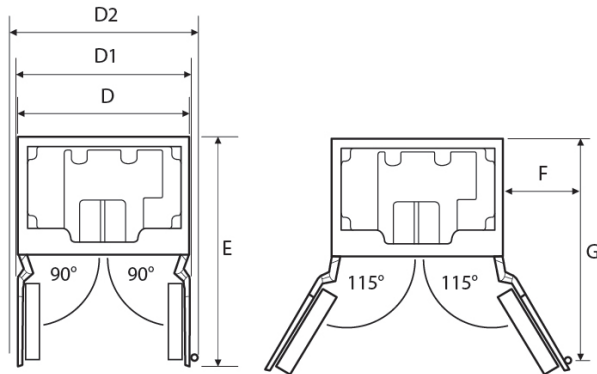

Freezer

FREEZER CAPACITY (CU. FT.)	8
FREEZER TEMPERATURE	-8°F to 5°F
POWER FREEZE	Yes

Weights & Dimensions

NET WEIGHT (LBS.)	695.6
SHIPPING WEIGHT (LBS.)	756.2
PRODUCT DIMENSIONS (W X H X D IN INCHES)	47 ¼ x 83 ¾ x 23 ⅞
STANDARD CUTOUT REQUIRED (W X H X D IN INCHES)	47-½ x 84 x 24
FLUSH CUTOUT REQUIRED (W X H X D IN INCHES)	48 x 84 x 25

Accessories (Optional)

RAT48AMAASR/DA	48" 4-Door Built-In French Door Refrigerator Panel Kit, Contemporary, Silver Stainless	\$1,899
RAT48AMAAMS/DA	48" 4-Door Built-In French Door Refrigerator Panel Kit, Contemporary, Graphite Stainless	\$2,199
RAC48TKBBSR/DA	48" Kick Plate, Silver Stainless	\$99
RAC48TKBBMS/DA	48" Kick Plate, Graphite Stainless	\$109
RAC00WFAAAA/DA	Water Filter for Refrigeration	\$99
RAC00DFAAAA/DA	Air Filter for Refrigeration DRF/DRR/DRW, Set of 6	\$129

48-Inch French Door Refrigerator with SteelCool™

dacor

\$13,999

Product Dimensions

A - WIDTH (IN/MM)	47 ¾ (1213 MM)
B - DEPTH (IN/MM)	25 (635)
C - HEIGHT (IN/MM)	83 ⅜ (2118 MM)
D - (IN/MM)	47 ¼ (1200 MM)
D1 - WITH PANEL (IN/MM)	49 ⅙ (1262 MM)
D2 - WITH HANDLE (IN/MM)	55 ⅞ (1403 MM)
E - (IN/MM)	51 ½ (1308 MM)
F - (IN/MM)	23 ⅔ (602 MM)
G - (IN/MM)	50 ⅝ (1280 MM)

Installation Cutout Dimensions

A - WIDTH (IN/MM)	48 (1220 MM)
B - DEPTH (IN/MM)	25 (635 MM)
C - HEIGHT (IN/MM)	84 (2134 MM)
D - (IN/MM)	28 (712 MM)
E - (IN/MM)	80 (2032 MM)