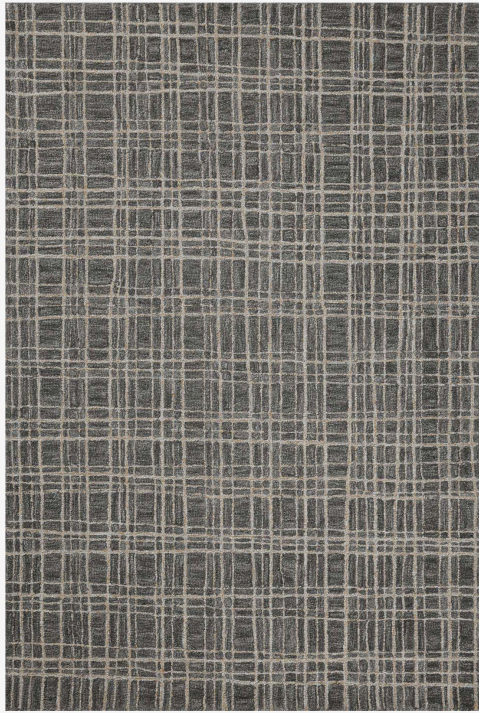

Email: customerservice@loloirugs.com

Phone: 972-585-5703

Polly Collection

POL-11 CJ Graphite / Pebble

Chris Loves Julia x Loloi

Hand Tufted
88% Wool | 12% Jute Pile
Made in India

DETAILS

Pile Height: 0.19"

SIZE

PRICE

18" x 18" Sample	\$ 25
2'-3" x 3'-9"	\$ 89
2'-0" x 5'-0"	\$ 109
2'-6" x 7'-6"	\$ 189
3'-6" x 5'-6"	\$ 189
2'-6" x 9'-9"	\$ 229
5'-0" x 7'-6"	\$ 319
7'-9" x 9'-9"	\$ 659
8'-6" x 11'-6"	\$ 969
9'-3" x 13'	\$ 1239