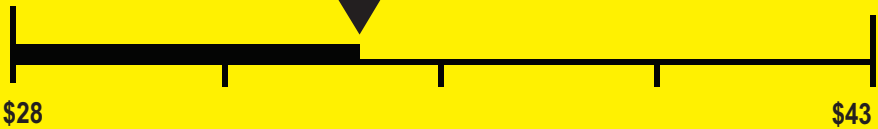

U.S. Government

Federal law prohibits removal of this label before consumer purchase.

ENERGYGUIDE

Dishwasher
Capacity: Standard

SAMSUNG
Model DW80CG4051**
DW80CG4021**

Estimated Yearly Energy Cost (when used with an electric water heater)

\$34

Cost Range of Similar Models

239 kWh

Estimated Yearly Electricity Use

\$24

Estimated Yearly Energy Cost
(when used with a natural gas water heater)

Your cost will depend on your utility rates and use.

- Cost range based only on standard capacity models.
- Estimated energy cost based on four wash loads a week and a national average electricity cost of 14 cents per kWh and natural gas cost of \$1.21 per therm.
- For more information, visit www.ftc.gov/energy.