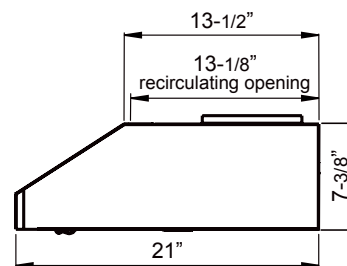

ZEPHYRONLINE.COM

TOP

SIDE

BACK

| MODEL | AK7100BS-BF | AK7100BS290-BF | AK7136BS-BF | AK7136BS290-BF |
|-----------------------------------|-----------------------------|-----------------------------|-----------------------------|-----------------------------|
| Stainless Steel Size | 30" | 30" | 36" | 36" |
| BLOWER PERFORMANCE | | | | |
| Blower CFM (Min. - Max.) | 150 - 400 | 120 - 290 | 150 - 400 | 120 - 290 |
| Sones (Min. - Max.) | 2 - 5 | 1.1 - 3.2 | 2 - 5 | 1.1 - 3.2 |
| FEATURES | | | | |
| Controls | Mechanical Slide | Mechanical Slide | Mechanical Slide | Mechanical Slide |
| Speed Levels | 3 | 3 | 3 | 3 |
| Auto Delay-Off | No | No | No | No |
| Lighting | LumiLight LED, 6W x2 | LumiLight LED, 6W x2 | LumiLight LED, 6W x2 | LumiLight LED, 6W x2 |
| Dual-Level Lighting | Yes | Yes | Yes | Yes |
| Filters | Baffle x2 | Baffle x2 | Baffle x2 | Baffle x2 |
| Recirculating Option | Yes | Yes | Yes | Yes |
| DUCT SPECIFICATIONS | | | | |
| Vertical Internal Blower | 7" Round or 3-1/4" x 10" | 7" Round or 3-1/4" x 10" | 7" Round or 3-1/4" x 10" | 7" Round or 3-1/4" x 10" |
| Horizontal Internal Blower | 3-1/4" x 10" | 3-1/4" x 10" | 3-1/4" x 10" | 3-1/4" x 10" |
| 400 CFM AC POWER | 120V, 60Hz at Max. 1.7A | 120V, 60Hz at Max. 1.7A | 120V, 60Hz at Max. 1.7A | 120V, 60Hz at Max. 1.7A |
| 290 CFM AC POWER | 120V, 60Hz at Max. 1.55A | 120V, 60Hz at Max. 1.55A | 120V, 60Hz at Max. 1.55A | 120V, 60Hz at Max. 1.55A |
| OPTIONAL ACCESSORIES | | | | |
| Recirculating Kit | ZRC-0071 | ZRC-0071 | ZRC-0071 | ZRC-0071 |
| Make-Up Air Kit | MUA006A | MUA006A | MUA006A | MUA006A |
| Damper, 7" Round | AK00067 | AK00067 | AK00067 | AK00067 |
| MOUNTING HEIGHT RANGE* | 24" - 32" | 24" - 32" | 24" - 32" | 24" - 32" |
| WARRANTY | 3 years parts, 1 year labor | 3 years parts, 1 year labor | 3 years parts, 1 year labor | 3 years parts, 1 year labor |

*Mounting height refers to distance between top of a 36" tall cooking surface and bottom of hood.