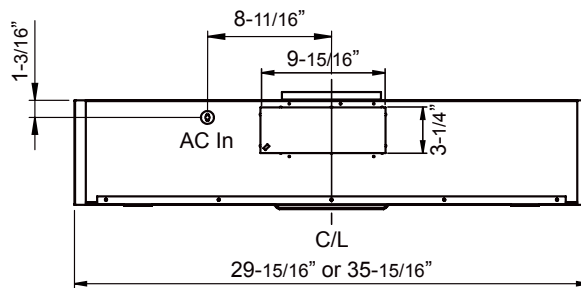

ZEPHYRONLINE.COM

TOP

SIDE

BACK

| MODEL | AK7100BS-BF | AK7100BS290-BF | AK7136BS-BF | AK7136BS290-BF |
|-----------------------------------|-----------------------------|-----------------------------|-----------------------------|-----------------------------|
| Stainless Steel Size | 30" | 30" | 36" | 36" |
| BLOWER PERFORMANCE | | | | |
| Blower CFM (Min. - Max.) | 150 - 400 | 120 - 290 | 150 - 400 | 120 - 290 |
| Sones (Min. - Max.) | 2 - 5 | 1.1 - 3.2 | 2 - 5 | 1.1 - 3.2 |
| FEATURES | | | | |
| Controls | Mechanical Slide | Mechanical Slide | Mechanical Slide | Mechanical Slide |
| Speed Levels | 3 | 3 | 3 | 3 |
| Auto Delay-Off | No | No | No | No |
| Lighting | LumiLight LED, 6W x2 | LumiLight LED, 6W x2 | LumiLight LED, 6W x2 | LumiLight LED, 6W x2 |
| Dual-Level Lighting | Yes | Yes | Yes | Yes |
| Filters | Baffle x2 | Baffle x2 | Baffle x2 | Baffle x2 |
| Recirculating Option | Yes | Yes | Yes | Yes |
| DUCT SPECIFICATIONS | | | | |
| Vertical Internal Blower | 7" Round or 3-1/4" x 10" | 7" Round or 3-1/4" x 10" | 7" Round or 3-1/4" x 10" | 7" Round or 3-1/4" x 10" |
| Horizontal Internal Blower | 3-1/4" x 10" | 3-1/4" x 10" | 3-1/4" x 10" | 3-1/4" x 10" |
| 400 CFM AC POWER | 120V, 60Hz at Max. 1.7A | 120V, 60Hz at Max. 1.7A | 120V, 60Hz at Max. 1.7A | 120V, 60Hz at Max. 1.7A |
| 290 CFM AC POWER | 120V, 60Hz at Max. 1.55A | 120V, 60Hz at Max. 1.55A | 120V, 60Hz at Max. 1.55A | 120V, 60Hz at Max. 1.55A |
| OPTIONAL ACCESSORIES | | | | |
| Recirculating Kit | ZRC-0071 | ZRC-0071 | ZRC-0071 | ZRC-0071 |
| Make-Up Air Kit | MUA006A | MUA006A | MUA006A | MUA006A |
| Damper, 7" Round | AK00067 | AK00067 | AK00067 | AK00067 |
| MOUNTING HEIGHT RANGE* | 24" - 32" | 24" - 32" | 24" - 32" | 24" - 32" |
| WARRANTY | 3 years parts, 1 year labor | 3 years parts, 1 year labor | 3 years parts, 1 year labor | 3 years parts, 1 year labor |

*Mounting height refers to distance between top of a 36" tall cooking surface and bottom of hood.