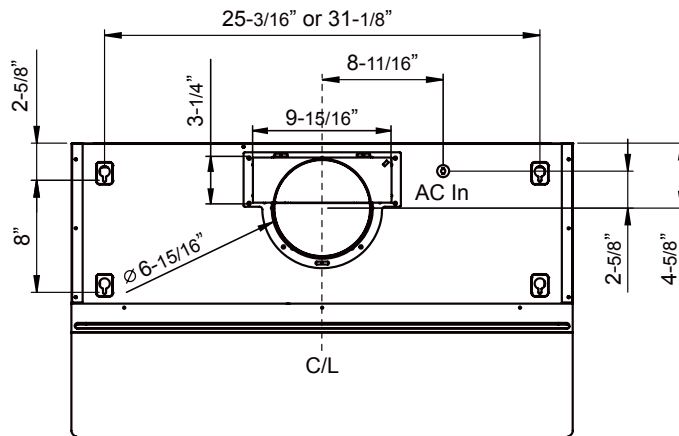

ZEPHYRONLINE.COM

TOP

SIDE

BACK

| MODEL | AK7100BS-BF | AK7100BS290-BF | AK7136BS-BF | AK7136BS290-BF |
|-----------------------------------|-----------------------------|-----------------------------|-----------------------------|-----------------------------|
| Stainless Steel Size | 30" | 30" | 36" | 36" |
| BLOWER PERFORMANCE | | | | |
| Blower CFM (Min. - Max.) | 150 - 400 | 120 - 290 | 150 - 400 | 120 - 290 |
| Sones (Min. - Max.) | 2 - 5 | 1.1 - 3.2 | 2 - 5 | 1.1 - 3.2 |
| FEATURES | | | | |
| Controls | Mechanical Slide | Mechanical Slide | Mechanical Slide | Mechanical Slide |
| Speed Levels | 3 | 3 | 3 | 3 |
| Auto Delay-Off | No | No | No | No |
| Lighting | LumiLight LED, 6W x2 | LumiLight LED, 6W x2 | LumiLight LED, 6W x2 | LumiLight LED, 6W x2 |
| Dual-Level Lighting | Yes | Yes | Yes | Yes |
| Filters | Baffle x2 | Baffle x2 | Baffle x2 | Baffle x2 |
| Recirculating Option | Yes | Yes | Yes | Yes |
| DUCT SPECIFICATIONS | | | | |
| Vertical Internal Blower | 7" Round or 3-1/4" x 10" | 7" Round or 3-1/4" x 10" | 7" Round or 3-1/4" x 10" | 7" Round or 3-1/4" x 10" |
| Horizontal Internal Blower | 3-1/4" x 10" | 3-1/4" x 10" | 3-1/4" x 10" | 3-1/4" x 10" |
| 400 CFM AC POWER | 120V, 60Hz at Max. 1.7A | 120V, 60Hz at Max. 1.7A | 120V, 60Hz at Max. 1.7A | 120V, 60Hz at Max. 1.7A |
| 290 CFM AC POWER | 120V, 60Hz at Max. 1.55A | 120V, 60Hz at Max. 1.55A | 120V, 60Hz at Max. 1.55A | 120V, 60Hz at Max. 1.55A |
| OPTIONAL ACCESSORIES | | | | |
| Recirculating Kit | ZRC-0071 | ZRC-0071 | ZRC-0071 | ZRC-0071 |
| Make-Up Air Kit | MUA006A | MUA006A | MUA006A | MUA006A |
| Damper, 7" Round | AK00067 | AK00067 | AK00067 | AK00067 |
| MOUNTING HEIGHT RANGE* | 24" - 32" | 24" - 32" | 24" - 32" | 24" - 32" |
| WARRANTY | 3 years parts, 1 year labor | 3 years parts, 1 year labor | 3 years parts, 1 year labor | 3 years parts, 1 year labor |

*Mounting height refers to distance between top of a 36" tall cooking surface and bottom of hood.