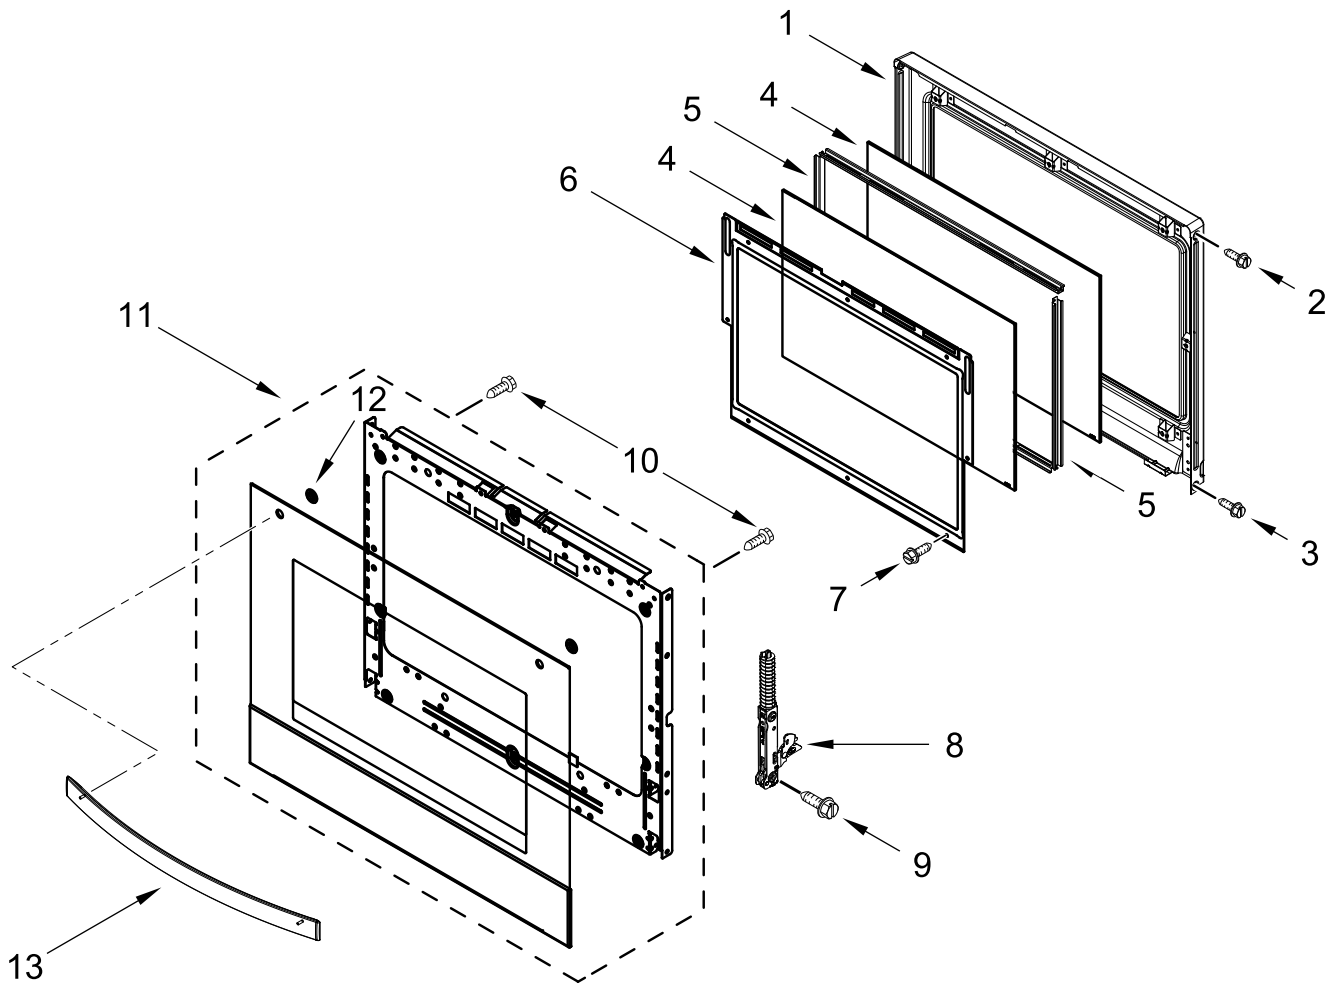

UPPER OVEN DOOR PARTS

UPPER OVEN DOOR PARTS

<u>Illus.</u> <u>No.</u>	<u>Part No.</u>	<u>Description</u>	<u>Illus.</u> <u>No.</u>	<u>Part No.</u>	<u>Description</u>	<u>Illus.</u> <u>No.</u>	<u>Part No.</u>	<u>Description</u>
1	W11302587	Liner Assembly	8	W11394143	Hinge, Door (Left)	12	W10319024	Washer, Door
2	7101P375-60	Screw		W11394144	Hinge, Door (Right)	13		Handle Assembly
3	W11290045	Screw	9	3196183	Screw		W11532518	Black
4	W10618107	Glass, Inner	10	W11317731	Screw (Black)		W11660149	White
5	W11302730	Spacer, Air Divider	11		Door Assembly		W11532517	Stainless
6	W11174095	Retainer, Air Divider Glass		W11499217	Black			
7	7101P426-60	Screw		W11499219	White			
				W11499218	Stainless