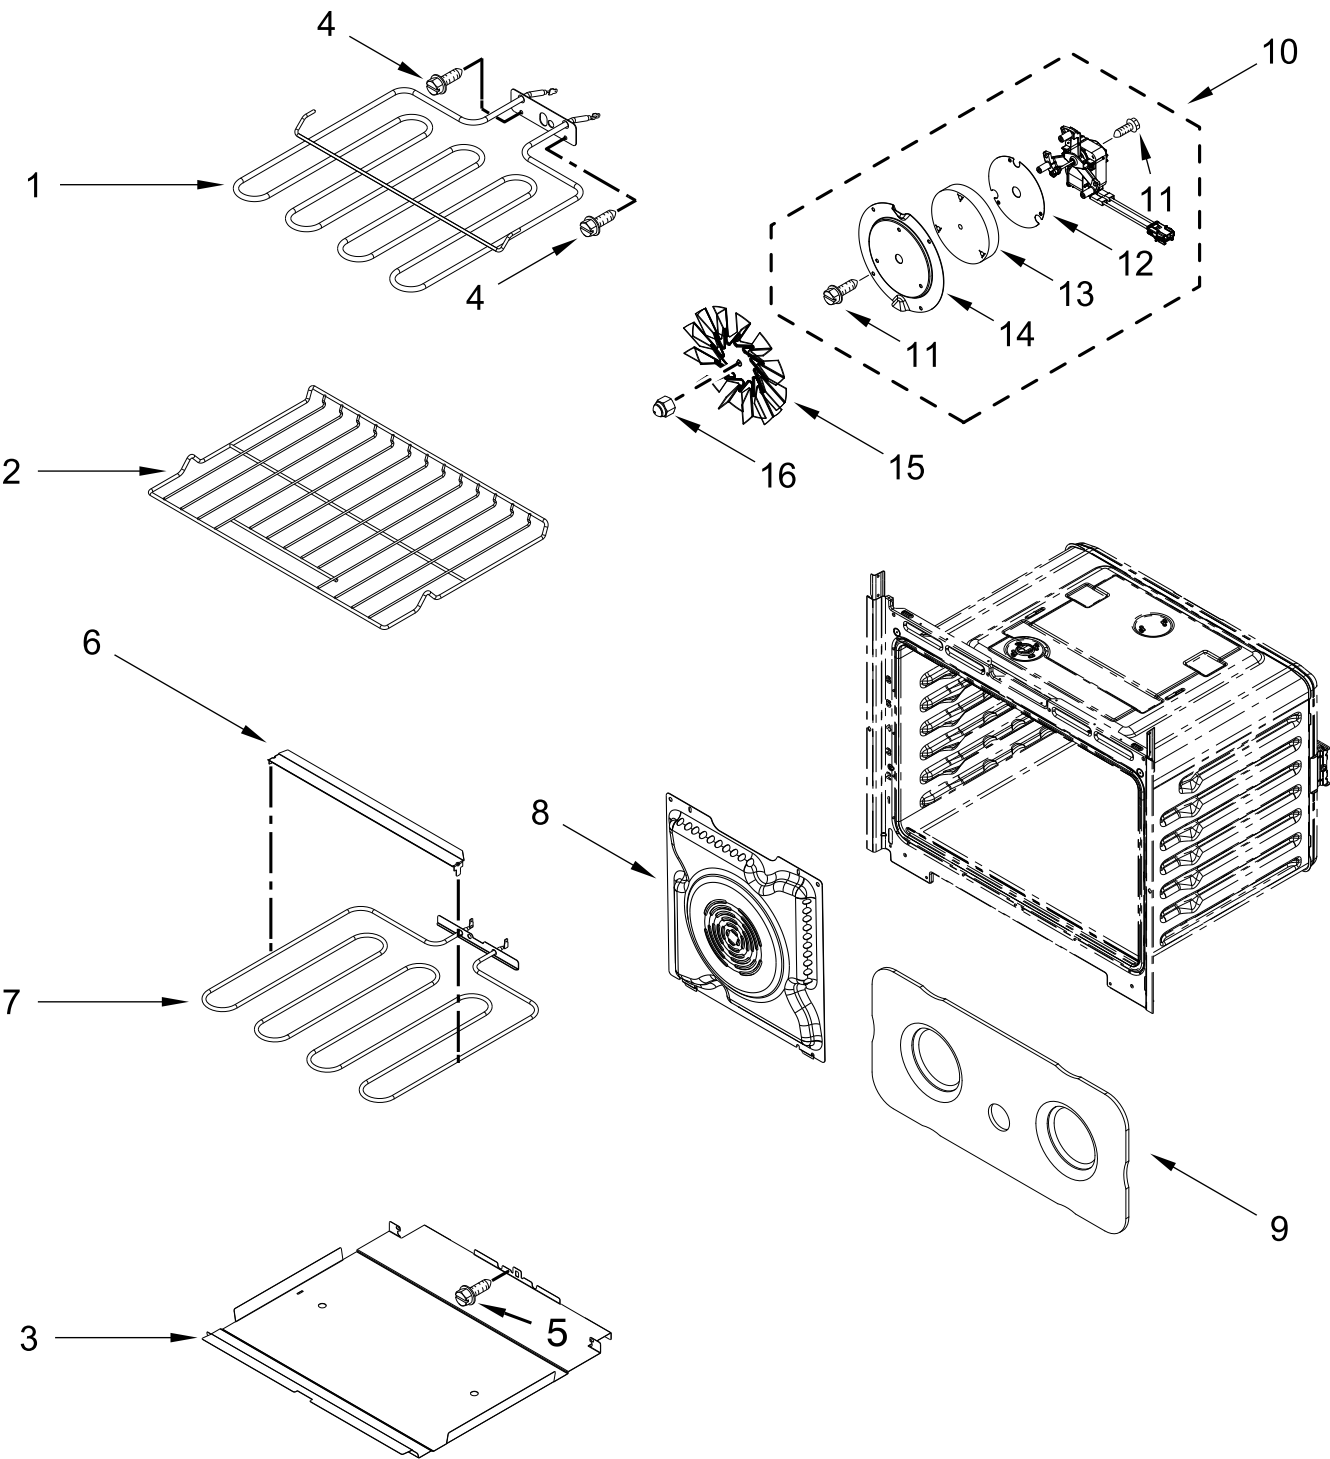

INTERNAL OVEN PARTS

INTERNAL OVEN PARTS

<u>Illus. No.</u>	<u>Part No.</u>	<u>Description</u>	<u>Illus. No.</u>	<u>Part No.</u>	<u>Description</u>	<u>Illus. No.</u>	<u>Part No.</u>	<u>Description</u>
1	W11238160	Element, Broil	8	W10359278	Baffle, Convection	14	W11398057	Cover, Convect Plate
2	W11122597	Rack, Oven	9	W11489860	Plate, Ring Element	15	W11425715	Blade, Fan
3	W10318198	Tray, Hidden Bake	10	W11398058	Convect Motor Assembly	16	W11433702	Nut, Acorn (LH)
4	7101P434-60	Screw						
5	7101P426-60	Screw	11	W10720084	Screw			
6	W10282957	Crossbar, Hidden Bake Tray	12	W11251715	Plate, Convect Motor			
7	W11292248	Element, Bake	13	W11251716	Insulation, Convect Motor