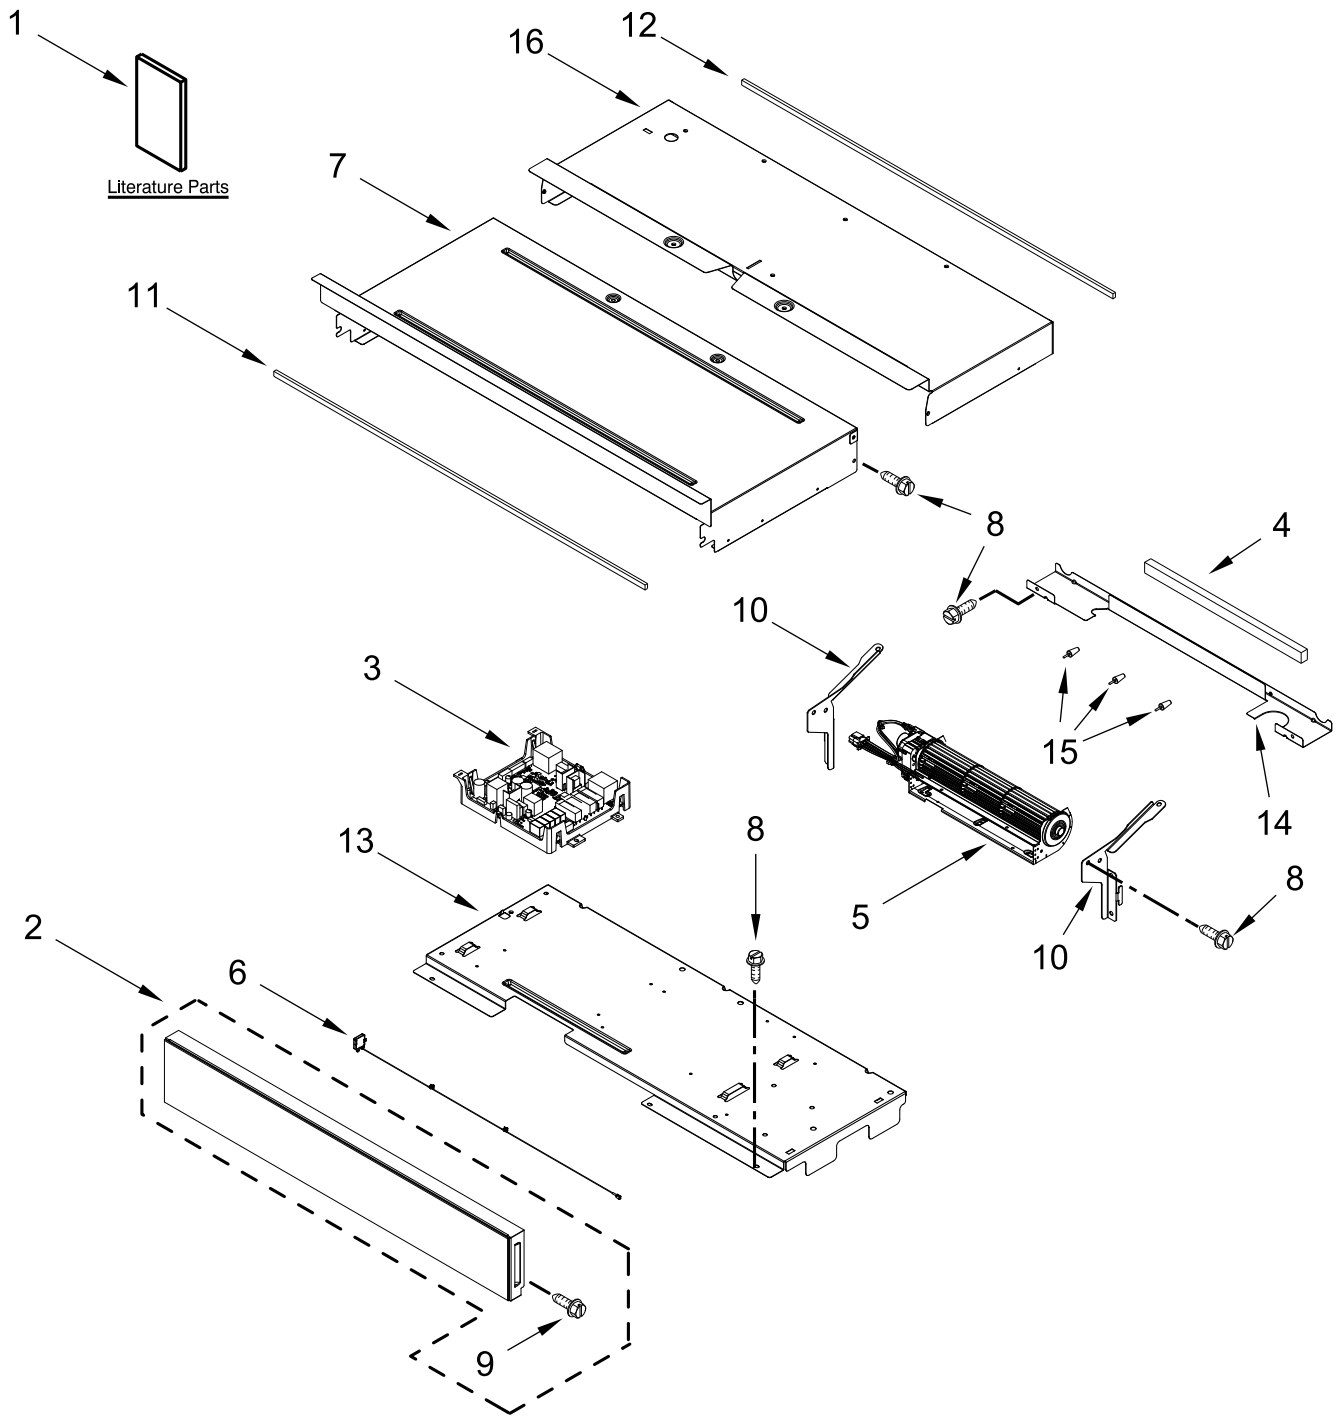

# CONTROL PANEL PARTS

<u>Illus. No.</u>	<u>Part No.</u>	<u>Description</u>	<u>Illus. No.</u>	<u>Part No.</u>	<u>Description</u>	<u>Illus. No.</u>	<u>Part No.</u>	<u>Description</u>
1		Literature Parts	4	4451758	Block, Foam	16	W11223325	Cover, 30 IN Chassis Top Back
	W11555306	Owner's Manual	5	W11397930	Blower			
	W11553919	Quick Start Guide	6	W11409842	Antenna			FOLLOWING PARTS NOT ILLUSTRATED
	W11601391	Tech Sheet	7	W11244445	Cover, 30 IN Chassis Top Front		W11464640	Harness, Main
2		Assembly, Control Panel (Includes Overlay)	8	7101P426-60	Screw		W11245677	Harness, Signal
	W11467969	Black (Used in Black and Stainless Models)	9	W11339492	Screw (Black)		W11264646	Harness, Door Latch
	W11568106	White	10	W10655463	Bracket, Blower (Left)		W10562910	Harness, EOL
3	W11585754	Control, Copernicus		W10655462	Bracket, Blower (Right)		W11132988	Strap, Lead Ground
	W11585756	Control, Copernicus (Without Power Supply)	11	W11162063	Gasket, Rubber		4448664	Clamp, Conduit
			12	W10728475	Gasket, Rubber		W10655464	Bracket, Harness
			13	W11179509	Tray, Electronic		313438	Clip, Harness
			14	W11166802	Divider, Chassis Back		4450800	Screw, Grounding
			15	W10351295	Bumper		W10487999	Clip, Harness
							W11394923	Bag, Hardware