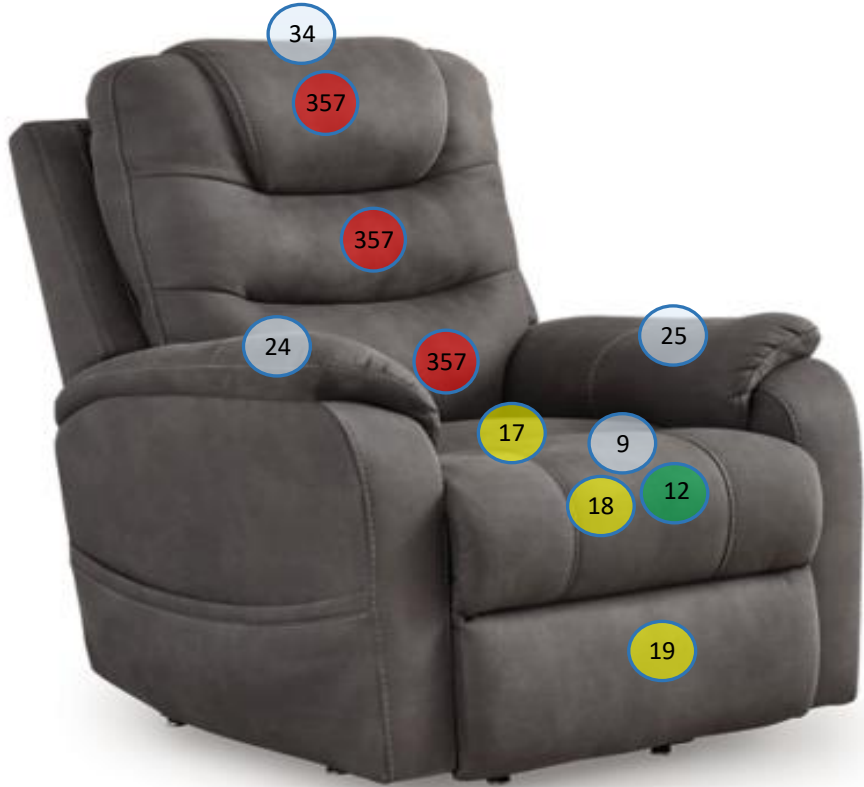

1760912

Call out	Description
● (Red)	Blown Fiber
● (Yellow)	Cushion Chaise Pad – Top Pad
● (Green)	Cushion Foam
● (Orange)	KD Component
● (Light Blue)	Cover

For more RPs' information, please see the following page.