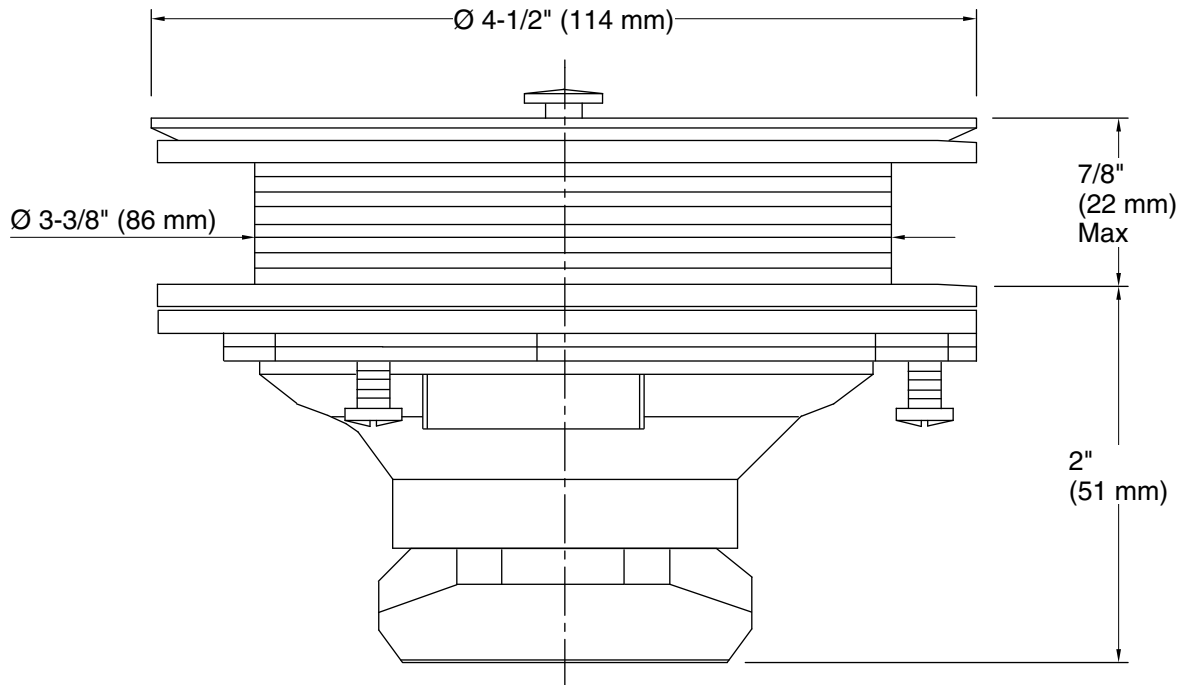

Features

- For sink installations with 3-1/2" (89 mm) or 4" (102 mm) outlet
- Removable basket strainer with open/close stopper that seals tightly
- Less tailpiece
- 4-1/2" (114 mm) x 2-7/8" (73 mm)

Material

Technical Information

All product dimensions are nominal.

Drain included: Yes