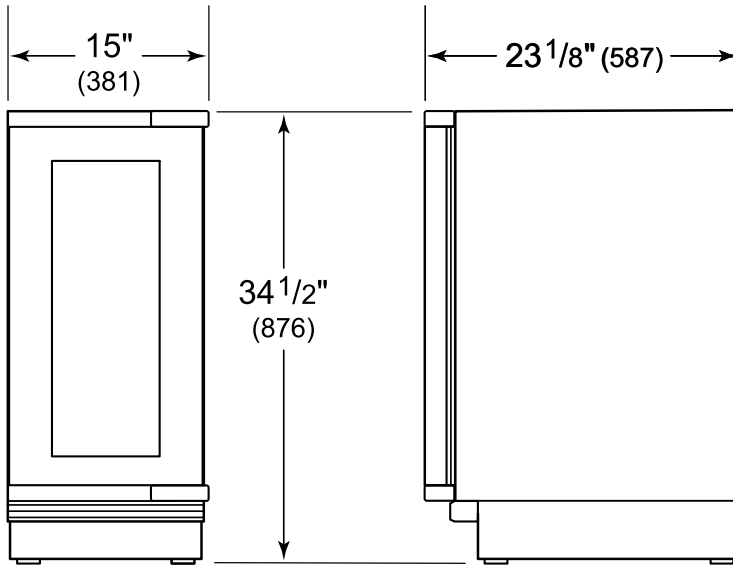

Dimensions

HEIGHT DIMENSIONS $\pm 1/2"$ (13)

Standard Installation

NOTE: 3 1/2" (89) finished returns will be visible and should be finished to match cabinetry.

Electrical Requirements

Electrical Requirements

Electrical Supply 115 VAC, 60 Hz

Electrical Service 15 amp dedicated circuit

Electrical Location Illustration

Interior View