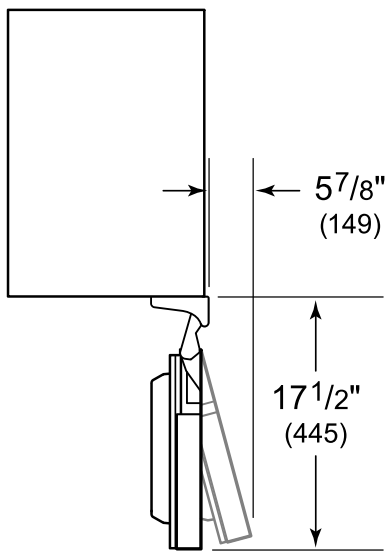

Dimensions

HEIGHT DIMENSIONS $\pm 1/2"$ (13)

Standard Installation

NOTE: 3 1/2" (89) finished returns will be visible and should be finished to match cabinetry.

Electrical Requirements

Electrical Requirements

Electrical Supply 115 VAC, 60 Hz

Electrical Service 15 amp dedicated circuit

Electrical Location Illustration

Interior View