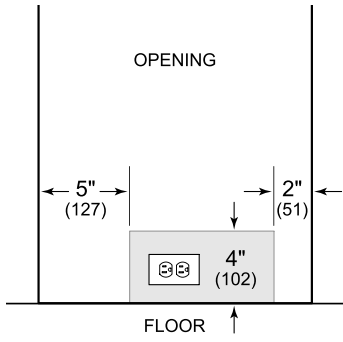

Dimensions

HEIGHT DIMENSIONS $\pm 1/2"$ (13)

Standard Installation

NOTE: 3 1/2" (89) finished returns will be visible and should be finished to match cabinetry.

Electrical Requirements

Electrical Requirements

Electrical Supply 115 VAC, 60 Hz

Electrical Service 15 amp dedicated circuit

Electrical Location Illustration

Interior View