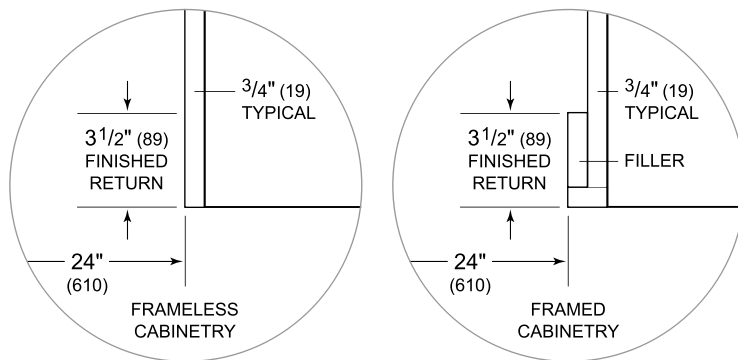

Dimensions

HEIGHT DIMENSIONS $\pm 1/2"$ (13)

Standard Installation

NOTE: 3 1/2" (89) finished returns will be visible and should be finished to match cabinetry.

Electrical Requirements

Electrical Requirements