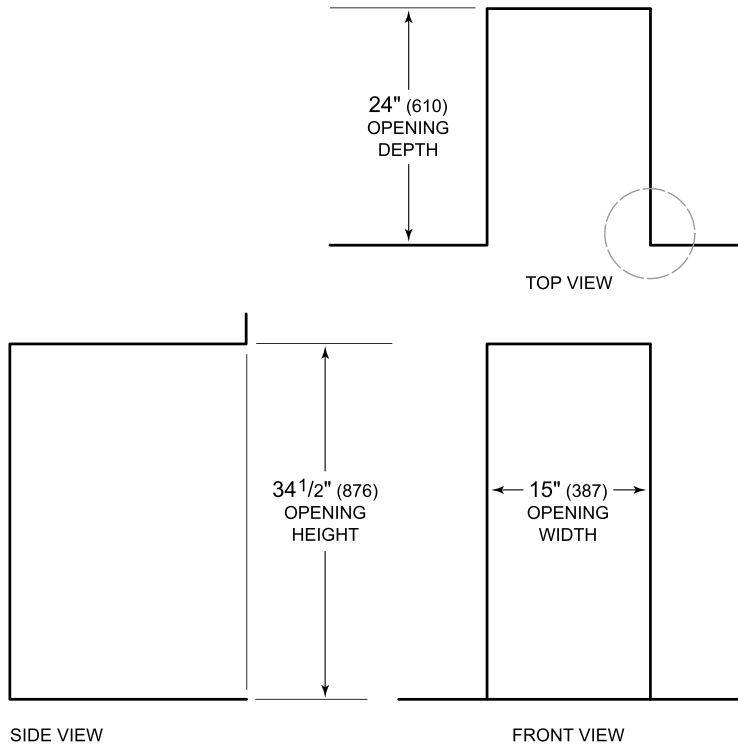

Dimensions

HEIGHT DIMENSIONS $\pm 1/2"$ (13)

Standard Installation

NOTE: 3 1/2" (89) finished returns will be visible and should be finished to match cabinetry.

Electrical Requirements

Electrical Requirements

Electrical Supply 115 VAC, 60 Hz

Electrical Service 15 amp dedicated circuit

Electrical Location Illustration

Interior View