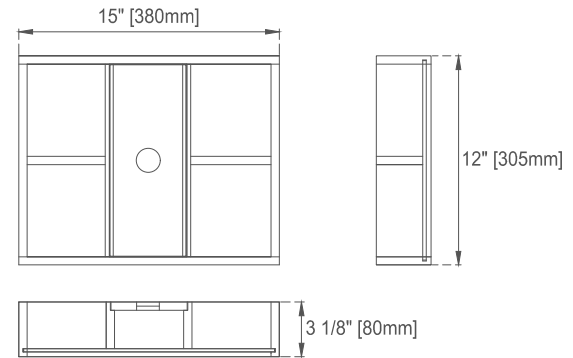

## Dimension

Width: 35-7/8"

Depth: 23-1/2"

Height: 32-7/8"

Rough-In Height: 21-1/2"

# JAMES MARTIN VANITIES

Top View

Knob

Front View

Bamboo Drawer Organizer  
In the Right Half of the Drawer

All dimensions are nominal

Diagrams are of cabinet only—James Martin Optional Countertops and sinks are not shown