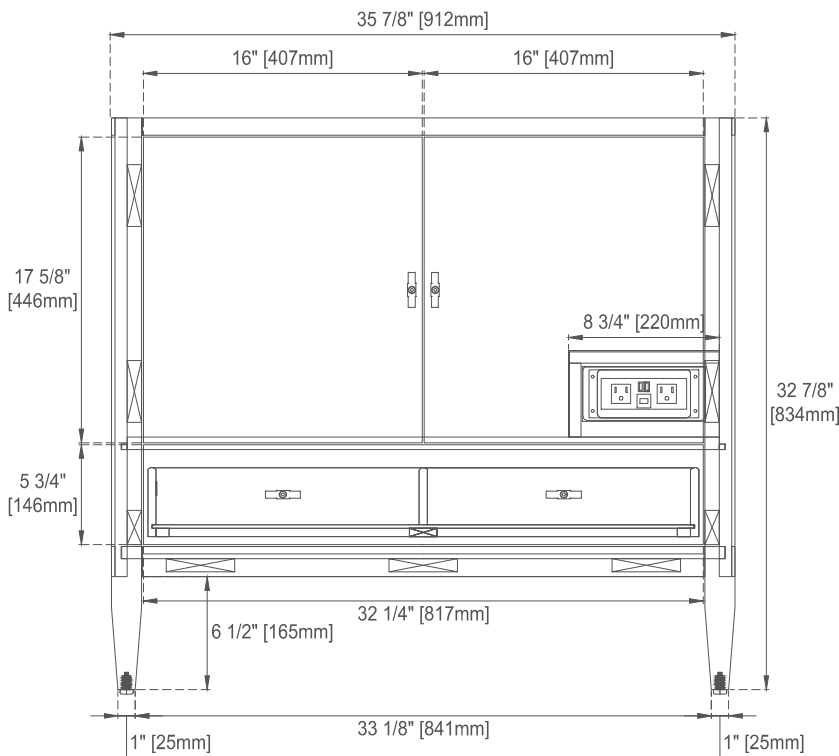

Drawer Box Material and Construction: 12mm Plywood/English Dovetail

Joinery Hardware Material and Finish: Zinc Alloy in Champagne Brass

Fits Drain Hole Size: 1 3/4"

Full Extension, Soft Close Glides

European Soft Close Hinges

## Dimension

Width: 35-7/8"

Depth: 23-1/2"

Height: 32-7/8"

Rough-In Height: 21-1/2"

# 36" MYRRIN VANITY

485-V36-BW

485-V36-CBO

485-V36-WLT

# JAMES MARTIN VANITIES

Top View

Knob

Front View

Bamboo Drawer Organizer  
In the Right Half of the Drawer

All dimensions are nominal

Diagrams are of cabinet only—James Martin Optional Countertops and sinks are not shown