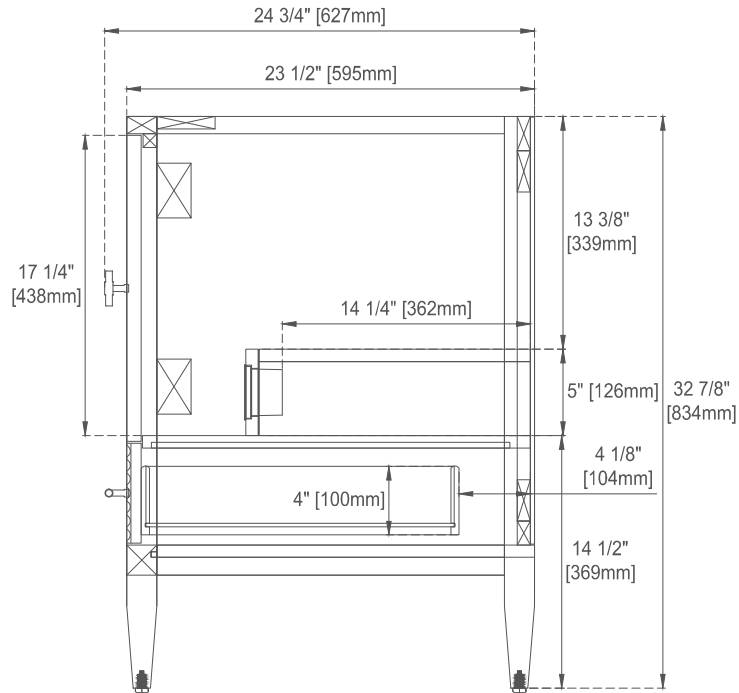

## Dimension

Width: 35-7/8"

Depth: 23-1/2"

Height: 32-7/8"

Rough-In Height: 21-1/2"

# JAMES MARTIN VANITIES

Top View

Knob

Front View

Bamboo Drawer Organizer  
In the Right Half of the Drawer

All dimensions are nominal

Diagrams are of cabinet only—James Martin Optional Countertops and sinks are not shown

# 36" MYRRIN VANITY

485-V36-BW

485-V36-CBO

485-V36-WLT

# JAMES MARTIN VANITIES

Side View 1

Back View

All dimensions are nominal

Diagrams are of cabinet only—James Martin Optional Countertops and sinks are not shown

Visit website for warranty and installation information  
[www.jamesmartinvanities.com](http://www.jamesmartinvanities.com)