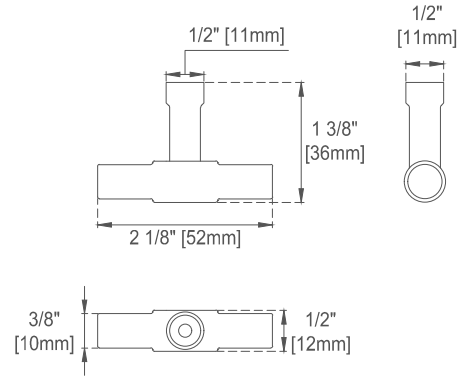

Drawer Box Material and Construction: 12mm Plywood/English Dovetail

Joinery Hardware Material and Finish: Zinc Alloy in Champagne Brass

Fits Drain Hole Size: 1 3/4"

Full Extension, Soft Close Glides

European Soft Close Hinges

## Dimension

Width: 35-7/8"

Depth: 23-1/2"

Height: 32-7/8"

Rough-In Height: 21-1/2"

# 36" MYRRIN VANITY

485-V36-BW

485-V36-CBO

485-V36-WLT

# JAMES MARTIN VANITIES

Top View

Knob

Front View

Bamboo Drawer Organizer  
In the Right Half of the Drawer

All dimensions are nominal

Diagrams are of cabinet only—James Martin Optional Countertops and sinks are not shown