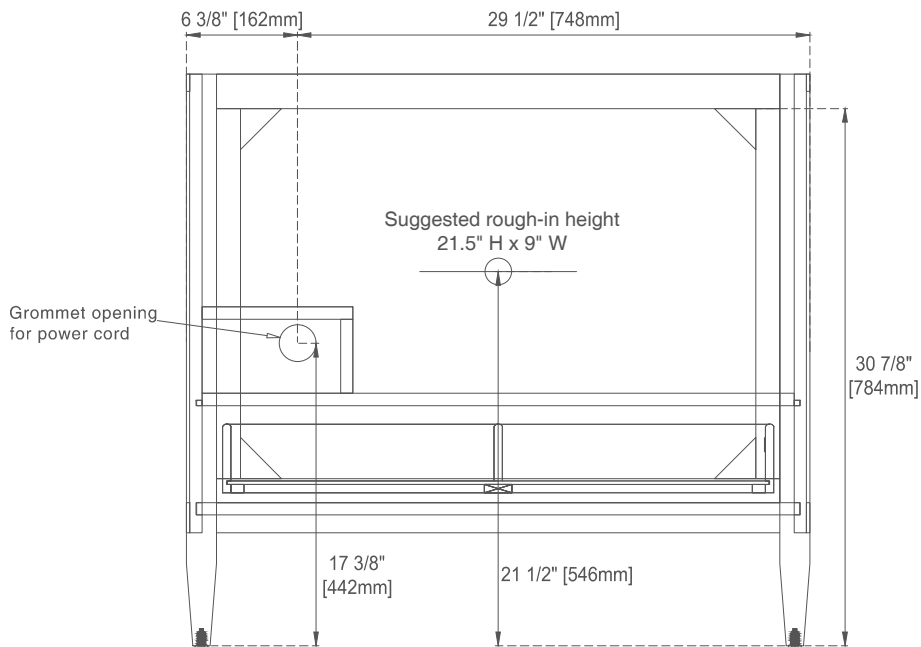

## Dimension

Width: 35-7/8"

Depth: 23-1/2"

Height: 32-7/8"

Rough-In Height: 21-1/2"

# JAMES MARTIN VANITIES

Top View

Knob

Front View

Bamboo Drawer Organizer  
In the Right Half of the Drawer

All dimensions are nominal

Diagrams are of cabinet only—James Martin Optional Countertops and sinks are not shown

# 36" MYRRIN VANITY

485-V36-BW

485-V36-CBO

485-V36-WLT

# JAMES MARTIN VANITIES

Side View 1

Back View

All dimensions are nominal

Diagrams are of cabinet only—James Martin Optional Countertops and sinks are not shown

Visit website for warranty and installation information  
[www.jamesmartinvanities.com](http://www.jamesmartinvanities.com)