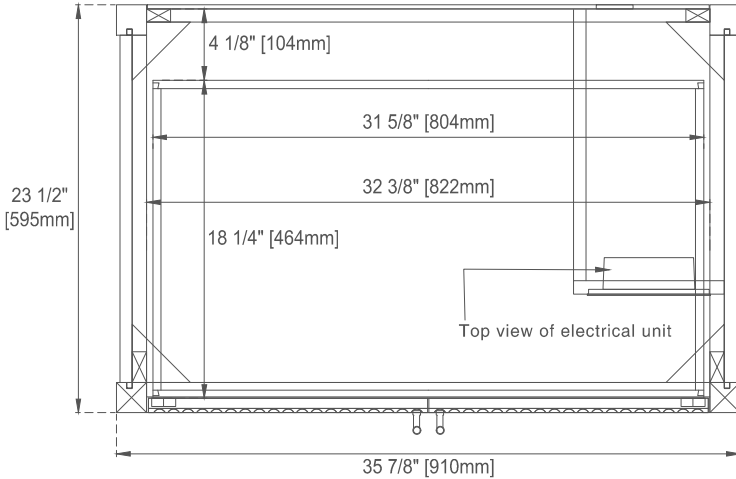

Drawer Box Material and Construction: 12mm Plywood/English Dovetail

Joinery Hardware Material and Finish: Zinc Alloy in Champagne Brass

Fits Drain Hole Size: 1 3/4"

Full Extension, Soft Close Glides

European Soft Close Hinges

## Dimension

Width: 35-7/8"

Depth: 23-1/2"

Height: 32-7/8"

Rough-In Height: 21-1/2"

# 36" MYRRIN VANITY

485-V36-BW

485-V36-CBO

485-V36-WLT

# JAMES MARTIN VANITIES

Top View

Knob

Front View

Bamboo Drawer Organizer  
In the Right Half of the Drawer

All dimensions are nominal

Diagrams are of cabinet only—James Martin Optional Countertops and sinks are not shown