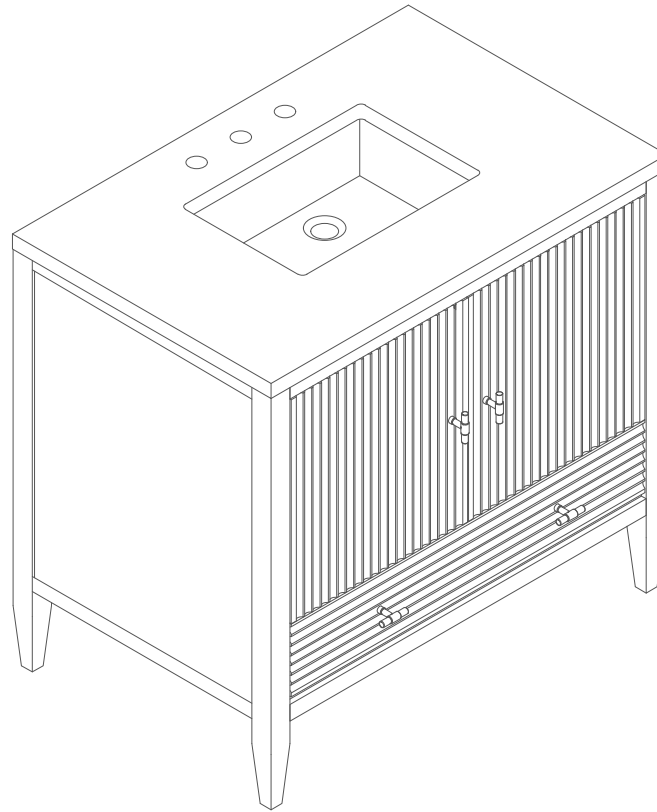

# 36" MYRRIN VANITY

485-V36-BW

485-V36-CBO

485-V36-WLT

## Features and Materials

Solids: BW-Yellow Poplar; LNO-Ash; WLT-Rubberwood

Veneers: LNO-Ash; WLT-Walnut

Panels: Plywood

Installation Type: Floor Standing

Number of Basins: One, with Optional 3cm Top

Vanity Top Included: NO, Optional 3cm Tops Available with Sinks

Basins Included: NO

Overflow: Yes, Front Facing

Number of Doors: Two

Number of Drawers: One

USB/Power Component: YES (ETL5011080)

Cord Length: 6'6"

Bamboo Storage Tray: YES

Assembly Type: Installation of Optional 3cm Top with Sink

## Dimension

Width: 35-7/8"

Depth: 23-1/2"

Height: 32-7/8"

Rough-In Height: 21-1/2"