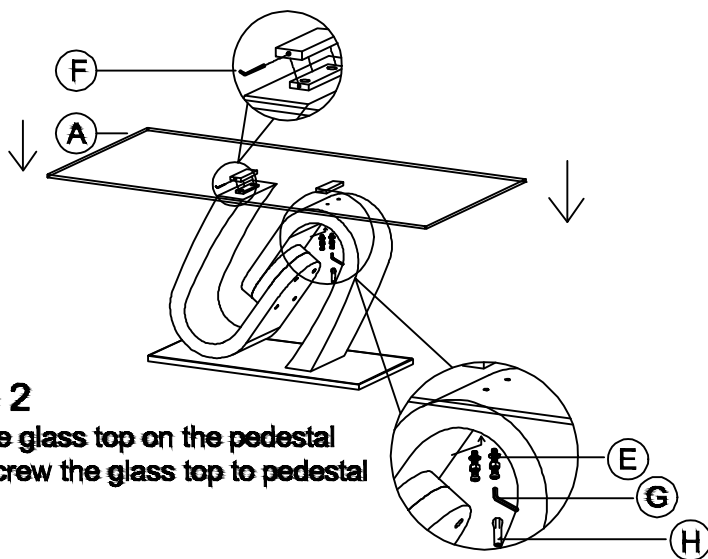

# ASSEMBLY INSTRUCTION

Model : T4126NCN/T4127NCN

Description : COFFEE TABLE

Thank you for purchasing this quality product. Be sure to check all packing material carefully for small parts that may have come loose inside the carton during shipment.

## Step 1

Attach the bottom plate to the pedestal

### PART LIST :

No.	Description	Diagram	Quantity
A	Table glass top		1
B	Table column		1
C	Table base		1

### HARDWARE LIST :

No.	Description	Diagram	Quantity
D	Bolt M8 x 30mm		4
E	Bolt/Nut Flat washer M8x60mm/M8/Ø20xT2.0mm		2
F	Allen key 3#		1
G	Allen key 5#		1
H	socket wrench 14#		1
I	Flat washer Ø20 x 10mm		4