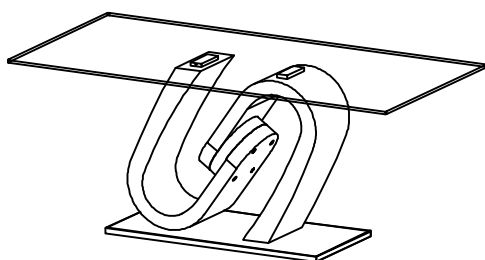

# ASSEMBLY INSTRUCTION

Model : T4126NCN/T4127NCN

Description : COFFEE TABLE

Thank you for purchasing this quality product. Be sure to check all packing material carefully for small parts that may have come loose inside the carton during shipment.

## Step 1

Attach the bottom plate to the pedestal

## Step 2

Put the glass top on the pedestal and screw the glass top to pedestal

Finished

### PART LIST :

No.	Description	Diagram	Quantity
A	Table glass top		1
B	Table column		1
C	Table base		1