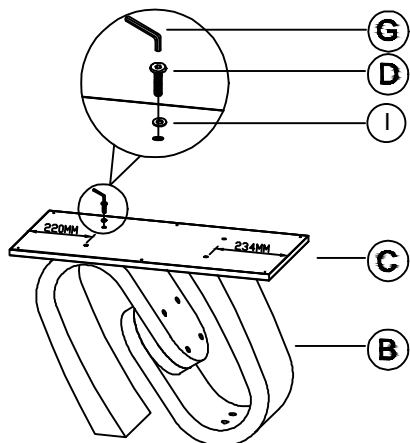

# ASSEMBLY INSTRUCTION

Model : T4126NCN/T4127NCN

Description : COFFEE TABLE

Thank you for purchasing this quality product. Be sure to check all packing material carefully for small parts that may have come loose inside the carton during shipment.

## Step 1

Attach the bottom plate to the pedestal

### PART LIST :

No.	Description	Diagram	Quantity
A	Table glass top		1
B	Table column		1
C	Table base		1

### HARDWARE LIST :

No.	Description	Diagram	Quantity
D	Bolt M8 x 30mm		4
E	Bolt/Nut Flat washer M8x60mm/M8/Ø20xT2.0mm		2
F	Allen key 3#		1
G	Allen key 5#		1
H	socket wrench 14#		1
I	Flat washer Ø20 x 10mm		4