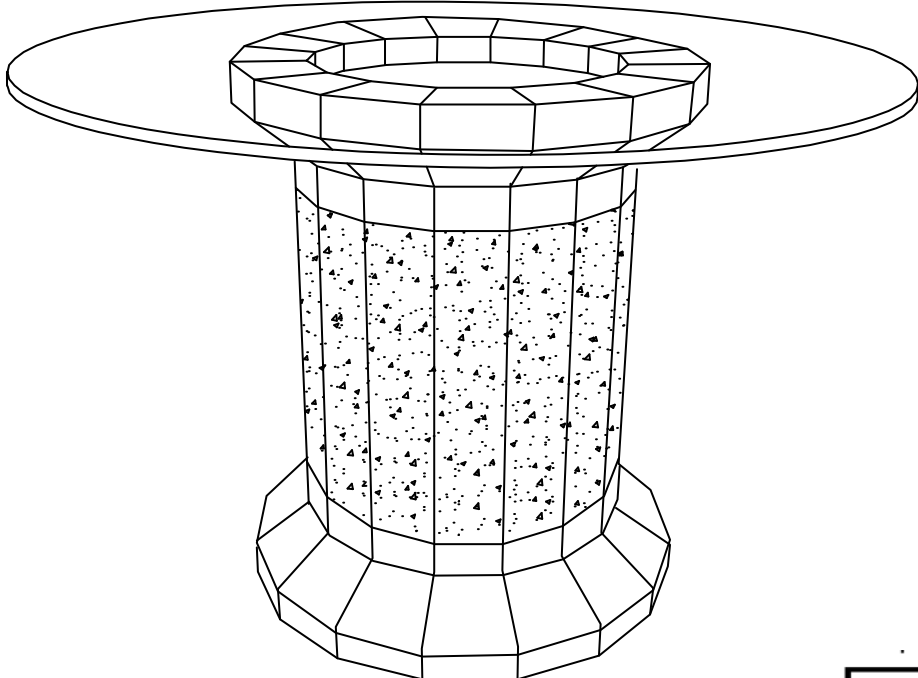

10 MINUTES

PARTS IDENTIFICATION

HARDWARE

A GLASS TOP 1PC

B BASE 1PC

1 SUCTION CUP 4PC

ITEM : 115558

ASSEMBLY INSTRUCTIONS

STEP 1

STEP 2

Note: Dimension tolerance $\pm 5\%$