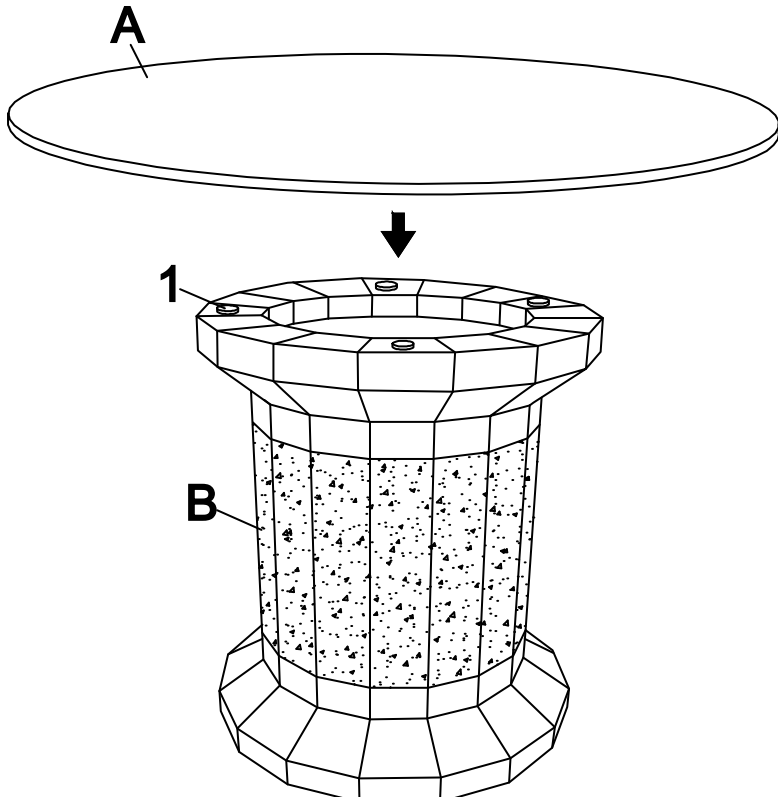

10 MINUTES

PARTS IDENTIFICATION

HARDWARE

A GLASS TOP 1PC

B BASE 1PC

1 SUCTION CUP 4PC

ITEM : 115558

ASSEMBLY INSTRUCTIONS

STEP 1

STEP 2

Note: Dimension tolerance $\pm 5\%$