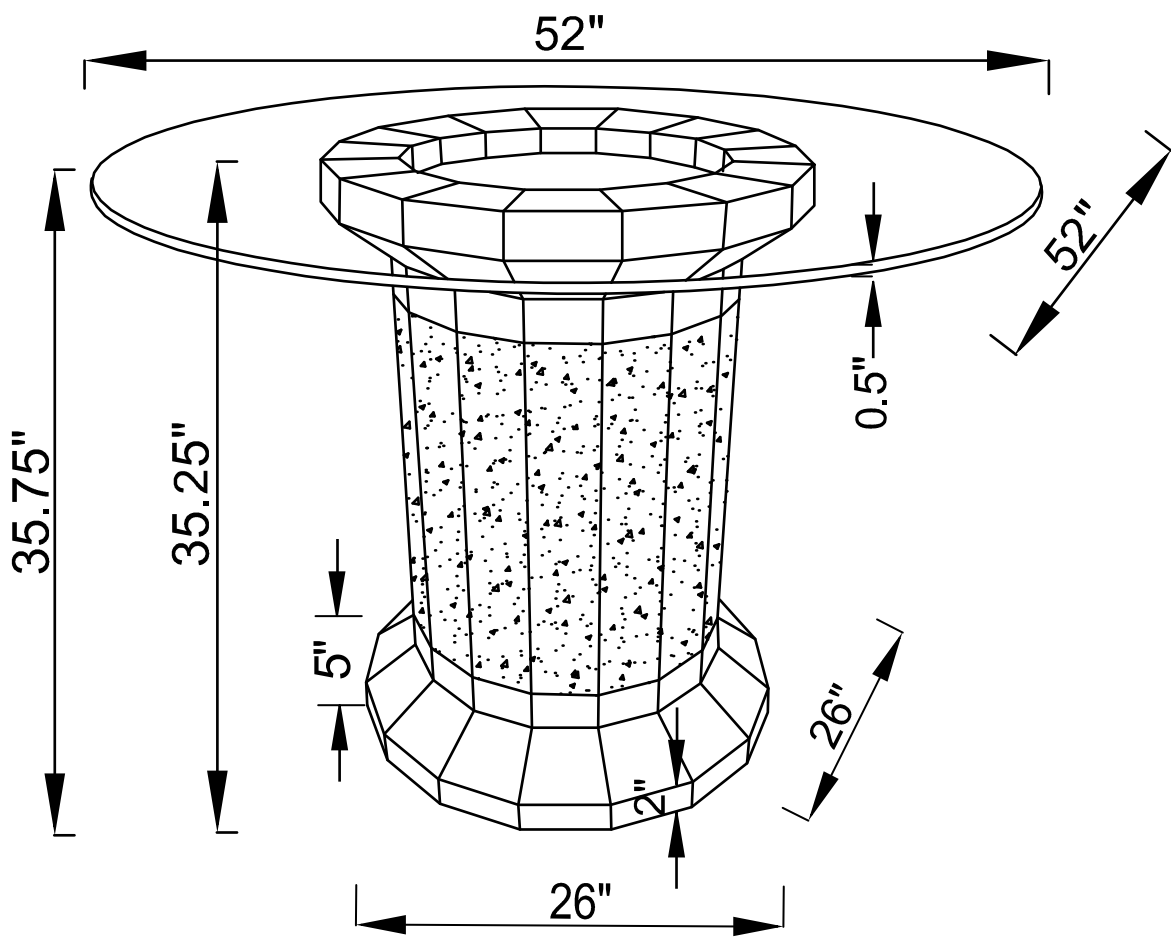

ASSEMBLY INSTRUCTIONS
COASTER FINE FURNITURE

Fine Furniture for every stage of life

115558
COUNTER HEIGHT TABLE

ITEM : 115558

ASSEMBLY INSTRUCTIONS

ASSEMBLY TIPS:

- 1.Remove hardware from box and sort by size.
- 2.Please check to see that all hardware and parts are present prior to start of assembly.
- 3.Please follow attached instruction in the same sequence as numbered to assure fast & easy assembly.

10 MINUTES

PARTS IDENTIFICATION

HARDWARE

A GLASS TOP 1PC

B BASE 1PC

1 SUCTION CUP 4PC

ITEM : 115558

ASSEMBLY INSTRUCTIONS

STEP 1

STEP 2

Note: Dimension tolerance $\pm 5\%$