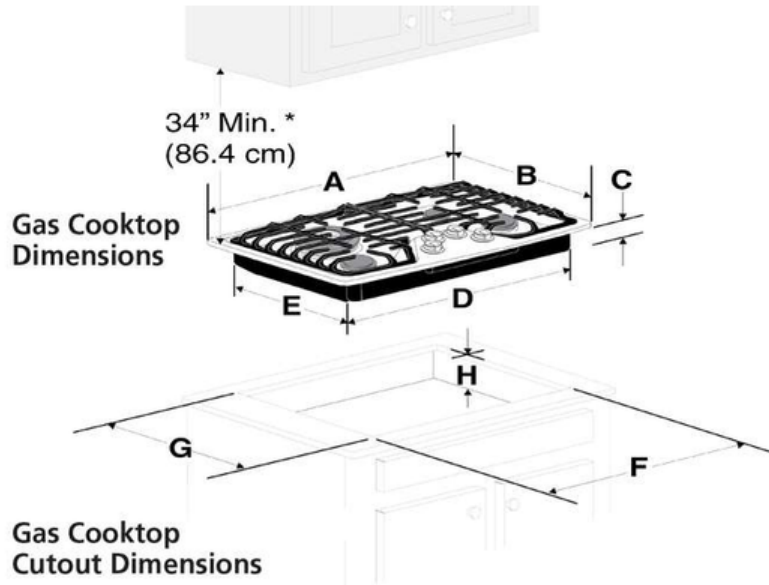

Dimensions and Volume

Height	5 1/8"
Width	36"
Depth	20 31/32"
Maximum Cutout Height	8"
Maximum Cutout Width	34 1/4"
Minimum Cutout Height	8"
Minimum Cutout Width	33 7/8"

Electrical Specifications

Voltage Rating	120 V
----------------	-------

Electrolux

36" Gas Cooktop

ECCG3668AS

Version : 01/21

PRODUCT DIMENSIONS					
MODEL	A. WIDTH	B. DEPTH	C. HEIGHT	D. BOX WIDTH	E. BOX DEPTH
30" Gas Cooktop	30" (76.2 cm)	21" (53.3 cm)	2 7/16" (6.2 cm)	27" (68.6 cm)	18 7/8" (47.9 cm)
36" Gas Cooktop	36" (91.4 cm)	21" (53.3 cm)	2 7/16" (6.2 cm)	33 5/8" (85.4 cm)	18 7/8" (47.9 cm)

CUTOUT DIMENSIONS					
MODEL	F. WIDTH		G. DEPTH		H. HEIGHT BELOW COOKTOP
	MINIMUM	MAXIMUM	MINIMUM	MAXIMUM	
30" Gas Cooktop	27 1/4 (69.2 cm)	29 5/16" (74.3 cm)	19" (48.3 cm)	20" (50.8 cm)	7.5" (19.0 cm)
36" Gas Cooktop	33 7/8" (86.0 cm)	35 5/8" (90.3 cm)	19" (48.3 cm)	20" (50.8 cm)	7.5" (19.0 cm)