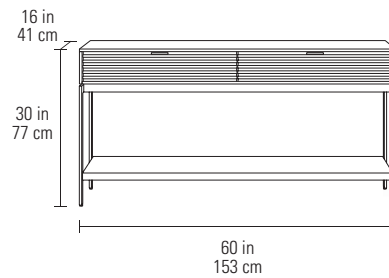

1172 COFFEE TABLE

| | |
|-----------------|---------------------------------------|
| Dimensions | 16H x 50 x 26 in 41H x 127 x 66 cm |
| Capacity | 50 lbs 23 kg |
| Drawer Capacity | 20 lbs 9 kg |
| Weight | 137 lbs 62 kg |

1173 CONSOLE TABLE

| | |
|---------------------|---------------------------------------|
| Recommended TV Size | up to 65" |
| Dimensions | 30H x 60 x 16 in 77H x 153 x 41 cm |
| Capacity | 100 lbs 45 kg |
| Drawer Capacity | 20 lbs 9 kg |
| Weight | 128 lbs 58 kg |

1176 END TABLE

| | |
|-----------------|--------------------------------------|
| Dimensions | 24H x 22 x 22 in 61H x 56 x 56 cm |
| Capacity | 100 lbs 45 kg |
| Drawer Capacity | 20 lbs 9 kg |
| Weight | 70 lbs 32 kg |