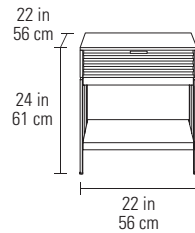

1172 COFFEE TABLE

| | |
|-----------------|---------------------------------------|
| Dimensions | 16H x 50 x 26 in 41H x 127 x 66 cm |
| Capacity | 50 lbs 23 kg |
| Drawer Capacity | 20 lbs 9 kg |
| Weight | 137 lbs 62 kg |

1173 CONSOLE TABLE

| | |
|---------------------|---------------------------------------|
| Recommended TV Size | up to 65" |
| Dimensions | 30H x 60 x 16 in 77H x 153 x 41 cm |
| Capacity | 100 lbs 45 kg |
| Drawer Capacity | 20 lbs 9 kg |
| Weight | 128 lbs 58 kg |

1176 END TABLE

| | |
|-----------------|--------------------------------------|
| Dimensions | 24H x 22 x 22 in 61H x 56 x 56 cm |
| Capacity | 100 lbs 45 kg |
| Drawer Capacity | 20 lbs 9 kg |
| Weight | 70 lbs 32 kg |