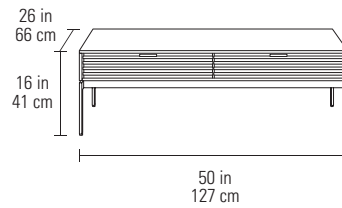

1172 COFFEE TABLE

| | |
|-----------------|---------------------------------------|
| Dimensions | 16H x 50 x 26 in 41H x 127 x 66 cm |
| Capacity | 50 lbs 23 kg |
| Drawer Capacity | 20 lbs 9 kg |
| Weight | 137 lbs 62 kg |

1173 CONSOLE TABLE

| | |
|---------------------|---------------------------------------|
| Recommended TV Size | up to 65" |
| Dimensions | 30H x 60 x 16 in 77H x 153 x 41 cm |
| Capacity | 100 lbs 45 kg |
| Drawer Capacity | 20 lbs 9 kg |
| Weight | 128 lbs 58 kg |

1176 END TABLE

| | |
|-----------------|--------------------------------------|
| Dimensions | 24H x 22 x 22 in 61H x 56 x 56 cm |
| Capacity | 100 lbs 45 kg |
| Drawer Capacity | 20 lbs 9 kg |
| Weight | 70 lbs 32 kg |