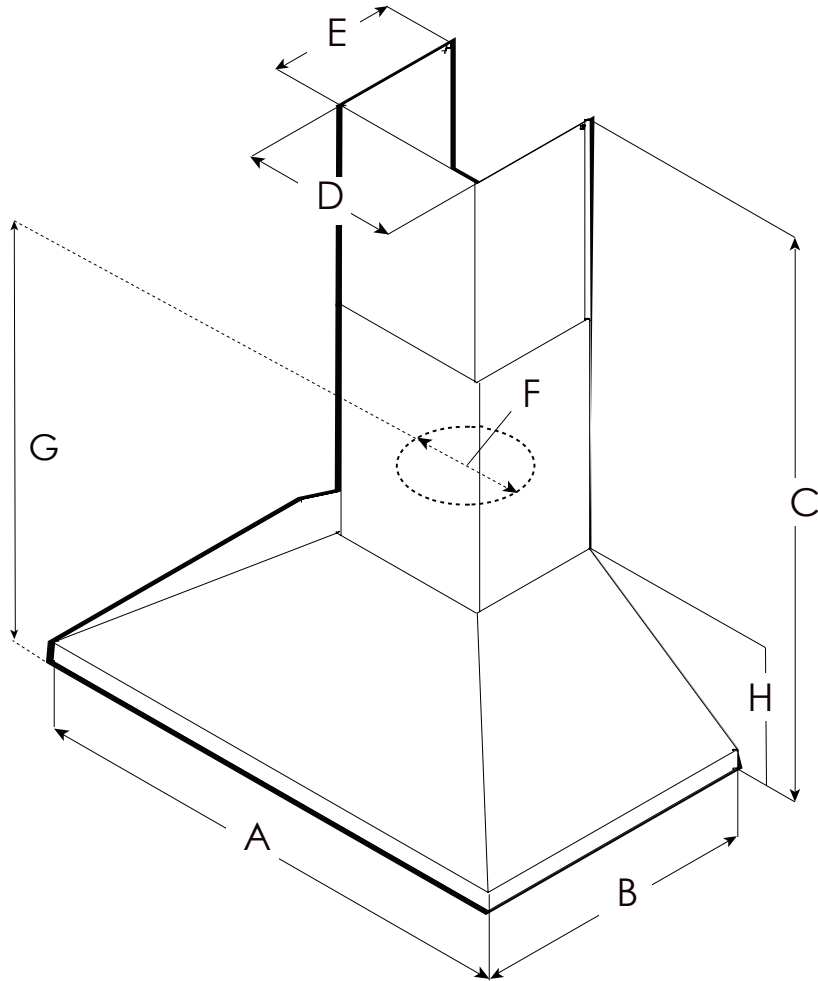

LEONE

ELN630S2

ELN136S2

ELN142S2

ELN148SS

| | ELN630S2 | ELN636SS ELN136S2 | ELN142S2 | ELN148SS |
|---|---|----------------------|----------------|----------------|
| A | 30" (76.2 cm) | 36" (91.4 cm) | 42" (106.7 cm) | 48" (121.9 cm) |
| B | 24" (61 cm) | | | |
| C | Max: 47 5/8" (120.9 cm) Min: 30" (76.2 cm) | | | |
| D | 13 1/8" (33.2 cm) | | | |
| E | 10 5/8" (27 cm) | | | |
| F | 8" (20.3 cm) | | | |
| G | 16 7/8" (42.8 cm) | | | |
| H | 12 3/16" (30.5 cm) | | | |