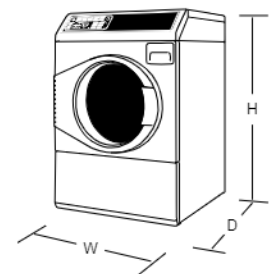

FRONT LOAD WASHERS & MATCHING DRYERS

FF7

DF7

Product Code	FF7009WN (White) FF7009BN (Matte Black) FF7010WN (White, Right Hinged) FF7010BN (Matte Black, Right Hinged)	Gas: DF7004WG (White) DF7004BG (Matte Black) Electric: DF7004WE (White) DF7004BE (Matte Black)
Available Colors	White, Matte Black	White, Matte Black
Capacity – Cu. Ft.	3.5	7.0
Stainless Steel Wash Tub & Outer Tub	•	
Galvanized Cylinder		•
ADA Compliant	•	•
Preset Cycles	11	10
Temperature Selections	4	4
Spin Speed Selections	4	
Soil Level Selections	4	
Extra Rinse(s)	3	
Sanitize with Oxi	•	
Steam Boost & Steam Refresh		•
Pet Plus™ Flea Cycle	•	
Auto Dry Cycles		4
Moisture Sensor		•
Eco Dry		•
Cylinder Light		•
End-of-Cycle Signal	•	•
Time Remaining Display	•	•
Tub Clean	•	
Pedestal Available	White, Black	White, Black
Warranty	5-Year Parts & Labor	5-Year Parts & Labor
Model No.	AFNE9BSP117TW13 AFNE9BSP117TB13 AFNE9BSP117TW01 AFNE9BSP117TB01	ADGE9BYS118TW01 ADGE9BYS118TB01 ADEE9BYS178TW01 ADEE9BYS178TB01
UPC	810084500187 810084500637 810084500194 810084500644	810084500231 810084500668 810084500224 810084500651

Dimensions	W-Width	H-Height	D-Depth	Depth w/ Door Open	Depth w/ Hose & Door
FF7009WN / FF7010WN / FF7009BN / FF7010BN	26 7/8"	40 3/8"	27 3/4"	53 7/8"	31 3/8"
DF7004WG / DF7004WE / DF7004BG / DF7004BE	26 7/8"	40 3/8"	28"	51 1/2"	–
PEDESTALS	26 7/8"	8"	27"	–	–