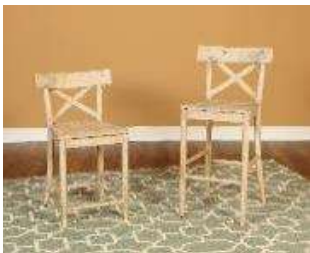

Callista

Item	Description	Available	30 days	31 - 60 days	61 - 90 days	Inbound Date
LCL100BST	(D680-21) Callista- 30" Barstool- Beach/Natural	162	68	72	0	4/18/2024
LCL100CST	(D680-22) Callista- 24" Counter Stool- Beach/Natural	245	519	135	0	4/18/2024