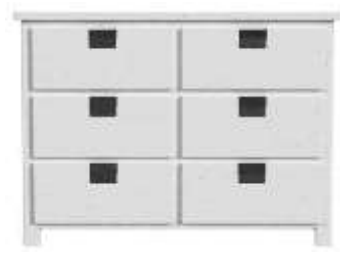

Cali Kids White - Bunk

YOUTH BEDROOM

Item	Description	Available	30 days	31 - 60 days	61 - 90 days	Inbound Date
MY-10700-7-CH2	Cali Kids Six Drawer Dresser in White	47	0	0	0	
MY-10700-7-MR	Cali Kids Mirror in White	37	0	0	0	
MY-10700-7-NS	Cali Kids Two Drawer Nightstand in White	11	0	0	0	
MY-10700-7-DK	Cali Kids Desk in White	0	0	0	0	
MY-10700-7-HT	Cali Kids Desk Hutch in White	14	0	0	0	
TWIN OVER TWIN						
MY-10700-7-C3	Cali Kids Bunk Bed Headboard/Footboard in White	17	0	0	0	
MY-10700-7-C2	Cali Kids Bunk Bed Guard Rails (Two Pcs) in White	20	0	0	0	
MY-10700-7-C18	Cali Kids Side Rails (Four Pcs) in White	23	0	0	0	
MY-10700-UC27	Cali Kids Twin Rollout Slats (One Set)- Universal	193	0	0	0	
MY-10700-UC27	Cali Kids Twin Rollout Slats (One Set)- Universal	193	0	0	0	
TWIN OVER FULL						
MY-10700-7-C3	Cali Kids Bunk Bed Headboard/Footboard in White	17	0	0	0	
MY-10700-7-C2	Cali Kids Bunk Bed Guard Rails (Two Pcs) in White	20	0	0	0	
MY-10700-7-C18	Cali Kids Side Rails (Four Pcs) in White	23	0	0	0	
MY-10700-UC27	Cali Kids Twin Rollout Slats (One Set)- Universal	193	0	0	0	
MY-10700-UC8	Cali Kids Full Rollout Slats (One Set)- Universal	201	0	0	0	
MY-10700-7-C9	Cali Kids Full Extension Adaptor in White	74	0	0	0	
MY-10700-UC35	Cali Kids Full Extension Rail - Universal	195	0	0	0	
MY-10700-7-C21	Cali Kids Storage Trundle in White	26	0	0	0	
MY-10700-7-C4	Cali Kids Bunk Bed Ladder in White	23	0	0	0	
MY-10700-7-C20	Cali Kids Staircase Top in White	75	0	0	0	
MY-10700-7-C19	Cali Kids Staircase Bottom in White	50	0	0	0