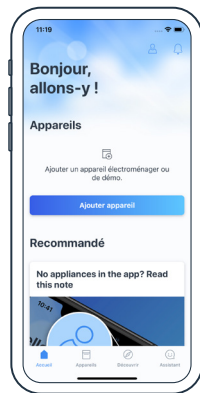

Guide d'installation

Connectez votre lave-vaisselle aujourd'hui avec Home Connect

1. 1 Téléchargez l'appli Home Connect et suivez les instructions