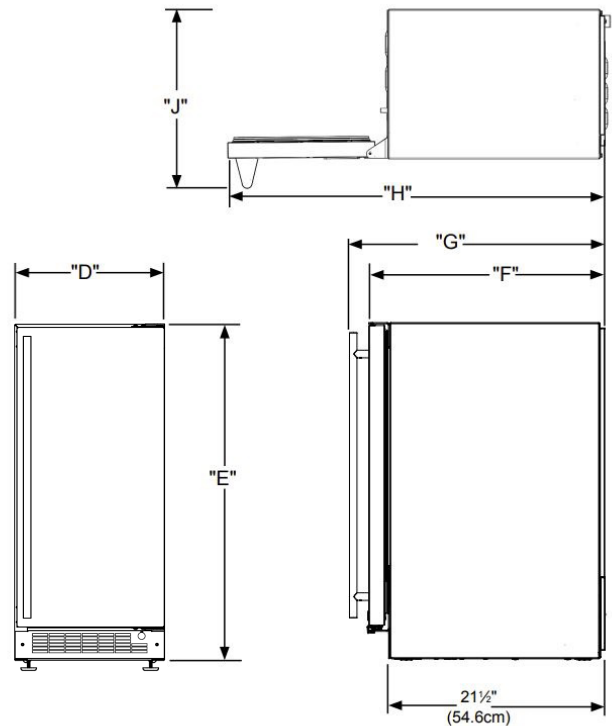

### MAIN FEATURES

- Produces 3/4" clear ice cubes
- Produces up to 39 pounds of clear ice per day
- Stores up to 28 pounds of clear ice
- Ice scoop included with dedicated holder
- Factory-installed drain pump included
- Door ajar and cleaning alerts
- Arctic white LED theater-style lighting
- Elegant midnight black interior
- Reversible door allows for right or left swing
- Low profile, ADA-compliant height allows for universal installation applications
- Panel ready model requires 3/4" or 5/8" custom panel and handle (not supplied by Marvel)

### DIMENSIONAL DRAWINGS

#### ROUGH IN DIMENSIONS\*

"A"	"B"	"C"
15"	31-1/4" to 32-1/4"	24"
(38.1 cm)	(79.4 cm to 81.9 cm)	(61 cm)

#### CABINET DIMENSIONS\*

"D"	"E"	"F"	"G"	"H"	"J"
14-7/8"	31" to 32"	23-5/8"*	25-1/2"*	37-3/8"*	16-5/8"*
(37.8 cm)	(78.7 cm to 81.2 cm)	(60 cm)	(64.8 cm)	(94.9 cm)	(42.2 cm)

\*Stainless steel model dimensions only. For panel-ready models, see the owner's guide online at [marvelrefrigeration.com](http://marvelrefrigeration.com).