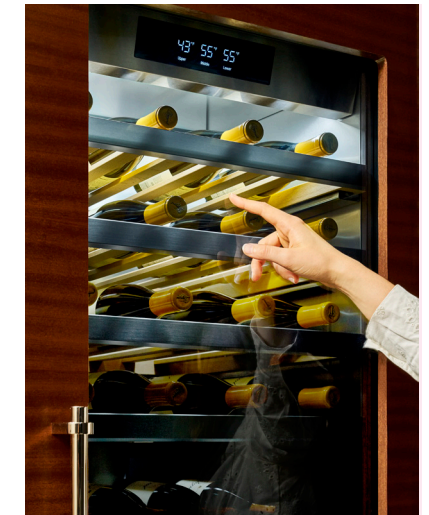

SIGNATURE
KITCHEN SUITE

Cheers to Innovation

Introducing the first wine column built for the Technicurean™ cook

Ultimate Vibration Control

Vibration is one of wine's biggest threats, so we've engineered our wine columns with an ingenious inverter linear compressor to help minimize vibration to less than 2 gal (cm/s²).

True Sommelier™ App

Powered by Wine Ring, our app manages your entire collection with photos of wine labels, noting shelf placement. The app also learns individual preferences and makes recommendations.

Protect & Display

To protect wine from damaging UV light we've installed dark-tinted, triple-pane glass doors. To showcase your collection with Touch Display Lighting, a gentle tap of the glass, or our mobile app, activates LED lights throughout.