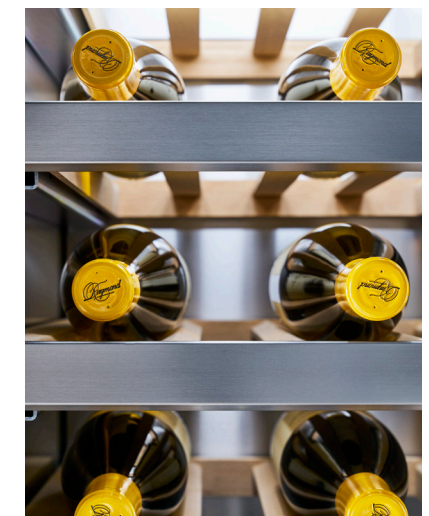

Optimal Humidity Preservation

To keep harmful oxygen out of wine, corks need to be protected from drying out. Our humidity control boosts conditions to optimum levels, helping to preserve quality and taste of your favorite wines.