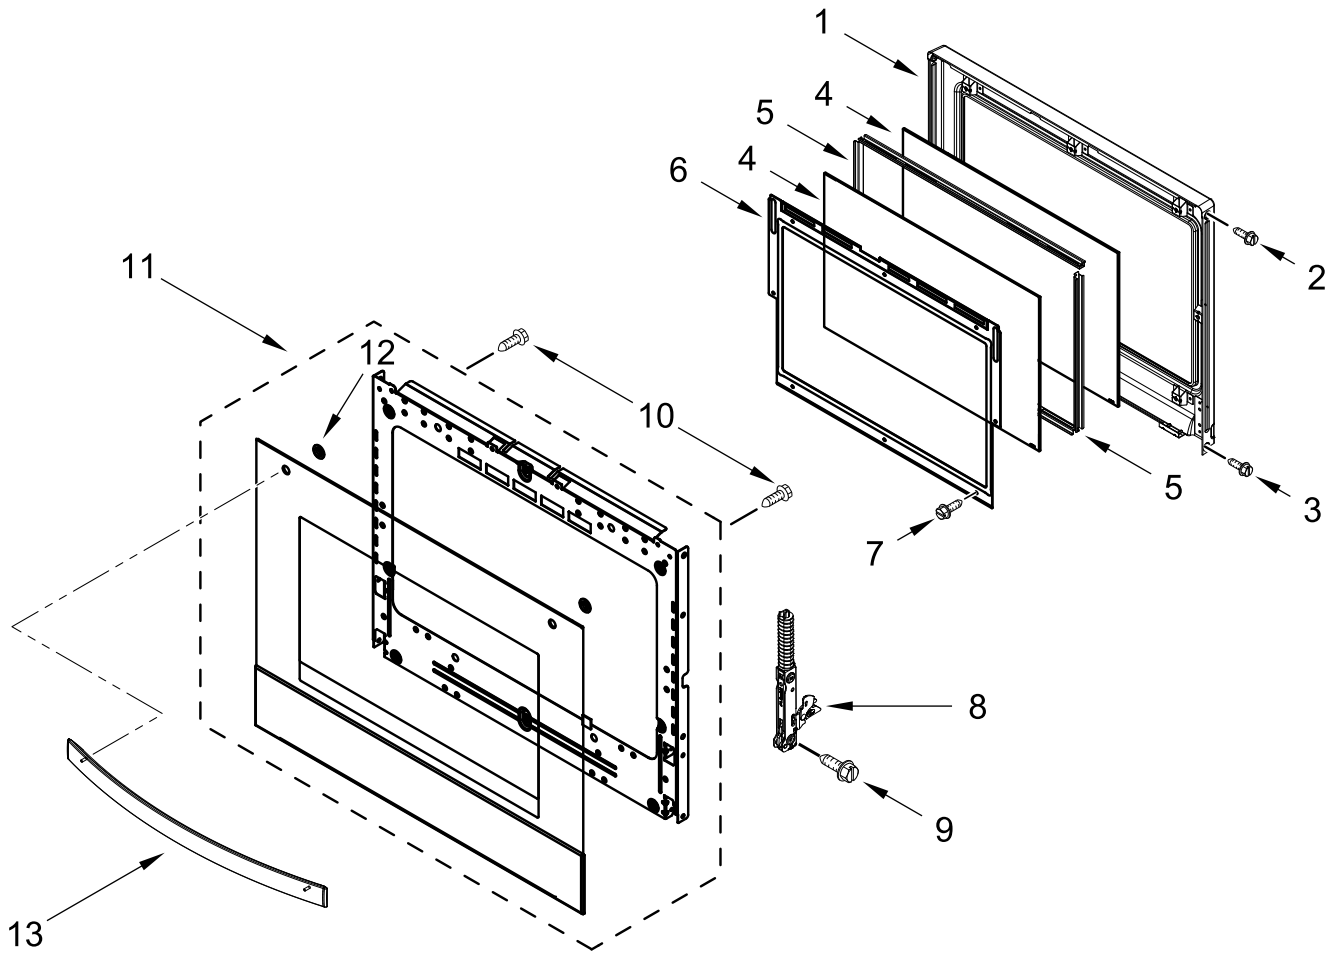

UPPER OVEN DOOR PARTS

UPPER OVEN DOOR PARTS

<u>Illus. No.</u>	<u>Part No.</u>	<u>Description</u>	<u>Illus. No.</u>	<u>Part No.</u>	<u>Description</u>	<u>Illus. No.</u>	<u>Part No.</u>	<u>Description</u>
1	W11302587	Liner Assembly	7	7101P426-60	Screw	11		Door Assembly
2	7101P375-60	Screw	8	W11394143	Hinge, Door (Left)		W11499216	Stainless
3	W11290045	Screw		W11394144	Hinge, Door (Right)	12	W10319024	Washer, Door
4	W10618107	Glass, Inner				13		Handle Assembly
5	W11302730	Spacer, Air Divider	9	3196183	Screw		W11532517	Stainless
6	W11174095	Retainer, Air Divider Glass	10	W11317731	Screw (Black)