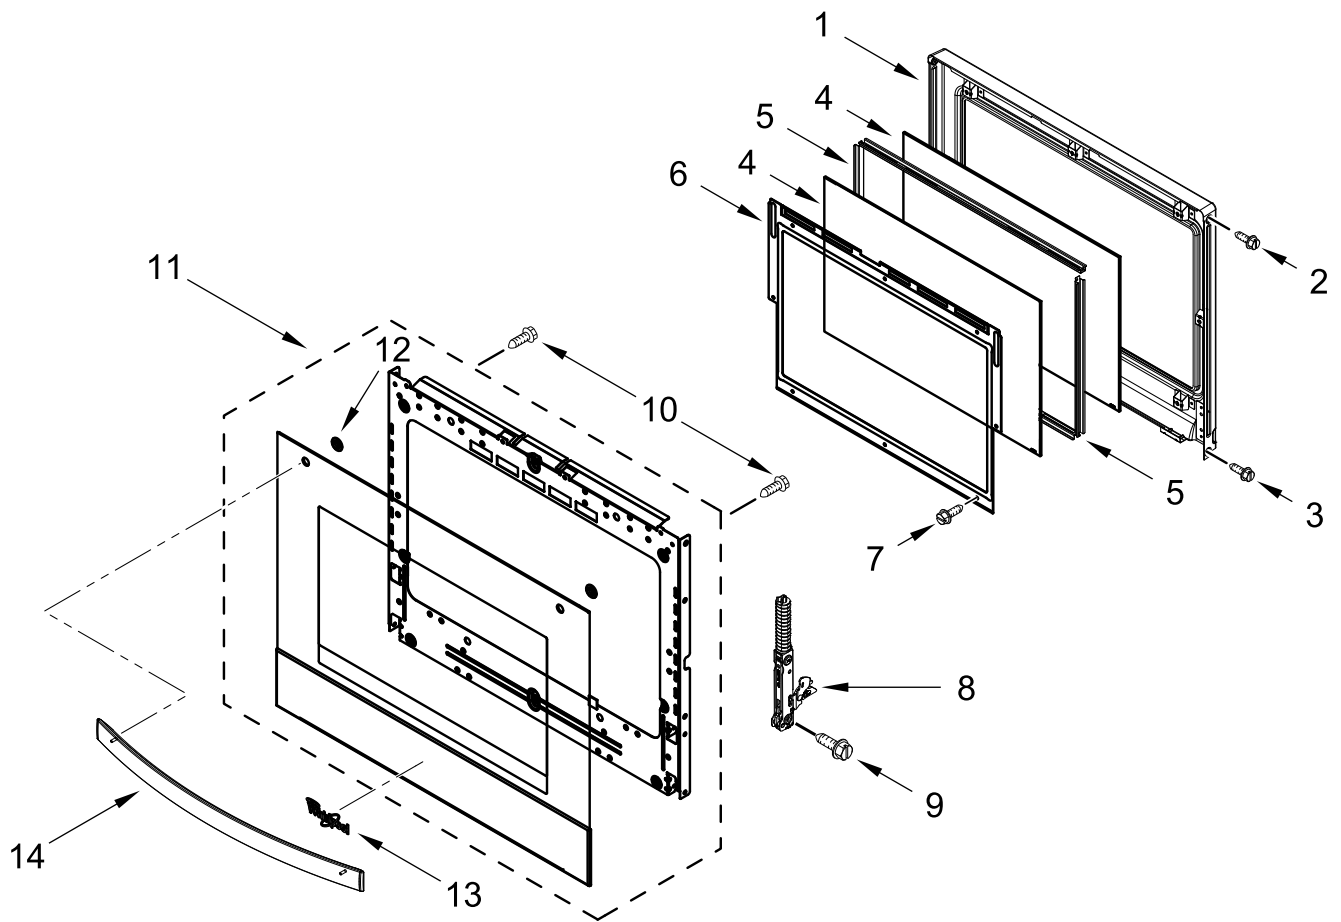

LOWER OVEN DOOR PARTS

LOWER OVEN DOOR PARTS

<u>Illus.</u> <u>No.</u>	<u>Part No.</u>	<u>Description</u>	<u>Illus.</u> <u>No.</u>	<u>Part No.</u>	<u>Description</u>	<u>Illus.</u> <u>No.</u>	<u>Part No.</u>	<u>Description</u>
1	W11302587	Liner Assembly	7	7101P426-60	Screw	11		Door Assembly
2	7101P375-60	Screw	8	W11394143	Hinge, Door (Left)		W11499216	Stainless
3	W11290045	Screw		W11394144	Hinge, Door (Right)	12	W10319024	Washer, Door
4	W10618107	Glass, Inner				13	W10884775	Badge
5	W11302730	Spacer, Air Divider	9	3196183	Screw	14		Handle Assembly
6	W11174095	Retainer, Air Divider Glass	10	W11317731	Screw (Black)		W11532517	Stainless