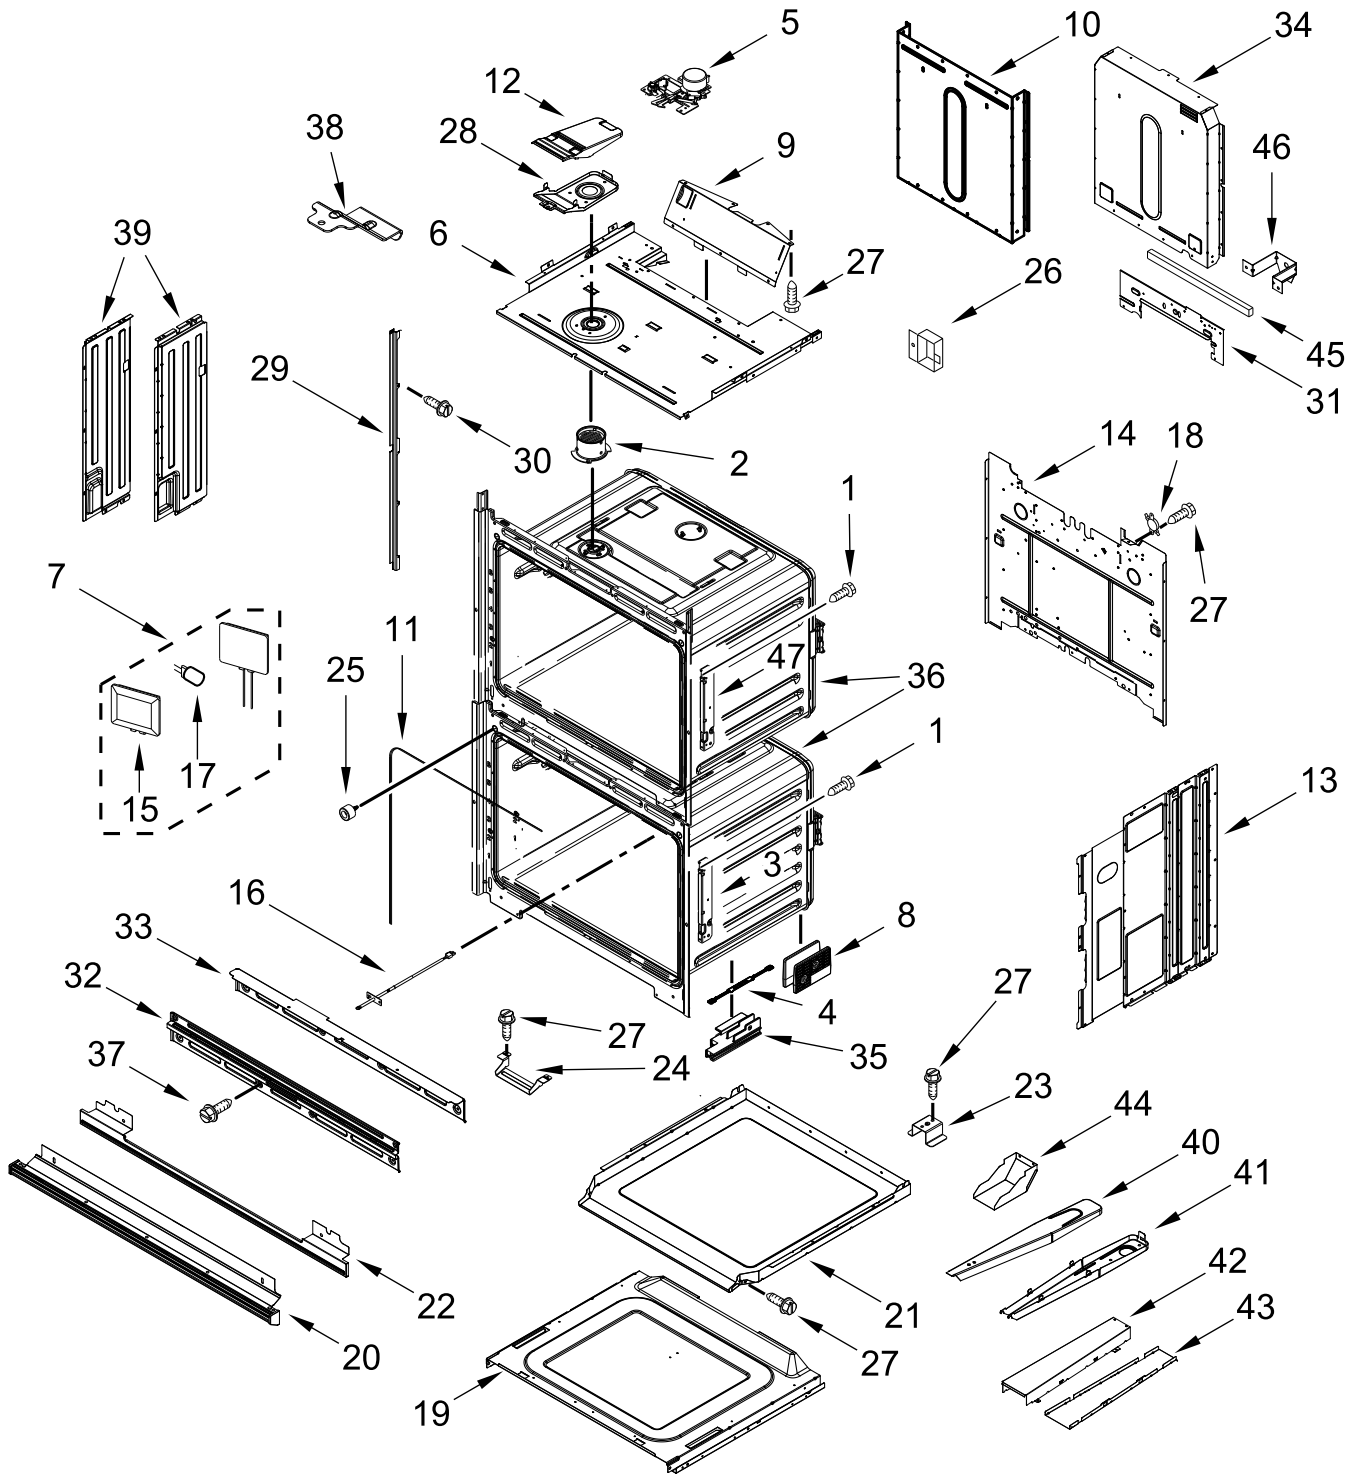

OVEN PARTS

OVEN PARTS

<u>Illus.</u> <u>No.</u>	<u>Part No.</u>	<u>Description</u>	<u>Illus.</u> <u>No.</u>	<u>Part No.</u>	<u>Description</u>	<u>Illus.</u> <u>No.</u>	<u>Part No.</u>	<u>Description</u>
1	W10254050	Screw	21	W11244446	Duct, Bottom Chassis	39	W11167419	Cover, Suction (Left)
2	W11085298	Tube, Vent	22		Trim, Bottom Vent		W11186675	Cover, Suction (Right)
3	W11239070	Receiver, Hinge (Left)		W11560859	Black	40	W11256421	Cover, Top Back Exhaust
	W11239072	Receiver, Hinge (Right)	23	W11135135	Support, Air Channel	41	W11256420	Base, Top Back Exhaust
		(Lower)	24	W11390667	Spacer, Chassis Bottom Duct	42	W11256431	Cover, Lower Back Exhaust
4	W11558603	Spacer, Base	25	W11166315	Bumper and Screw	43	W11256430	Base, Lower Back Exhaust
5	W11132456	Latch, Motorized	26	8285593	Cover, Connector	44	W11256432	Deflector, Lower Back Exhaust
6	W11168071	Top, Chassis	27	7101P426-60	Screw	45	W11211345	Foam, U-Bracket
7	W11205574	Assembly, Oven Light	28	W11256423	Base, Vent Exhaust	46	W11344645	Hat Bracket, Vent
8	W11245118	Foot, Base	29	W11235460	Cover, Side trim (Left)	47	W11100732	Receiver, Hinge (Upper)
9	W10904163	Deflector, Blower		W11235461	Cover, Side Trim (Right)			FOLLOWING PARTS NOT ILLUSTRATED
10	W11134657	Duct, Lower Chassis Back	30	W11404000	Screw	W11188284		Insulation, Wrap
		(Lower)	31	W11186652	Bracket, U-Shape	W11234758		Insulation, Cavity
11	W11262567	Gasket	32	W11235482	Vent, Center 30"			
12	W11256424	Cover, Vent Exhaust	33	W11334857	Vent, Top 30 IN			
13	W11165274	Side, Chassis	34	W11165250	Duct, Chassis Back (Upper)			
14	W11442209	Back, Chassis	35	W11245114	Foot, Chassis (Left)			
15	W10472386	Lens, Light		W11245116	Foot, Chassis (Right)			
16	W11346074	Probe, Sensor	36		Liner, Oven (Not serviceable)			
17	W10472384	Bulb, Light	37	W11249635	Screw			
18	4449751	Thermostat (TOD)	38	W11342780	Bracket, Top Front			
19	W11135103	Base, Chassis						
20		Assembly, Bottom Vent						
	W11467754	Stainless