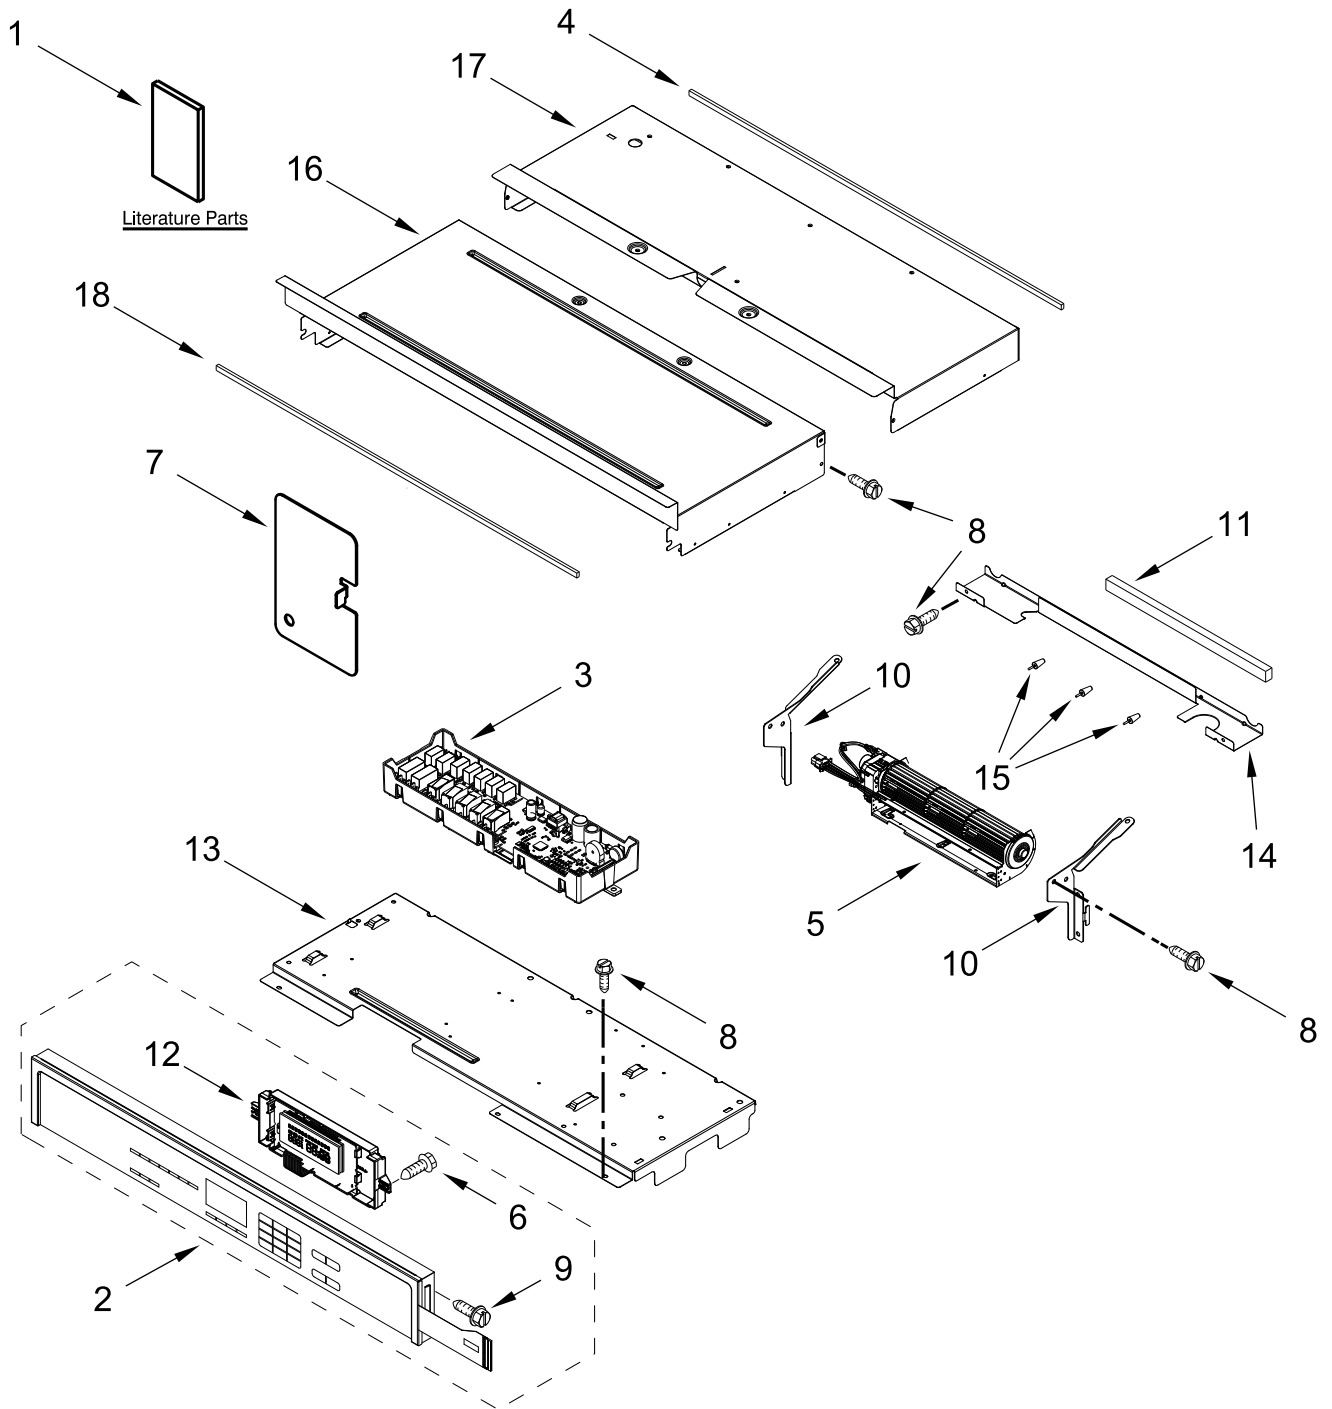

ELECTRIC WALL OVEN

MODELS:

WOED3030LS00 (Stainless)

CONTROL PANEL PARTS

CONTROL PANEL PARTS

<u>Illus. No.</u>	<u>Part No.</u>	<u>Description</u>	<u>Illus. No.</u>	<u>Part No.</u>	<u>Description</u>	<u>Illus. No.</u>	<u>Part No.</u>	<u>Description</u>
1		Literature Parts	9	W11339492	Screw (Black)	18	W11162063	Gasket, Rubber
	W11555306	Owner's Manual	10	W10655463	Bracket, Blower (Left)			FOLLOWING PARTS NOT ILLUSTRATED
	W11553919	Quick Start Guide		W10655462	Bracket, Blower (Right)		W11501788	Harness, Main
	W11603861	Tech Sheet	11	4451758	Block, Foam		W11264646	Harness, Door Latch
2		Assembly, Control Panel (Includes Overlay)	12	W10752316	Interface (Maxwell), User Board		W10409840	Harness, EOL (MRC)
	W11467622	Black	13	W11179509	Tray, Electronic		W11249912	Harness, Signal
3	W11556521	Control, Maxwell	14	W11166802	Divider, Chassis Back		W11233570	Harness, Console
4	W10728475	Gasket, Rubber	15	W10351295	Bumper		W10487999	Clip, Harness
5	W11397930	Blower	16	W11244445	Cover, 30 IN Chassis Top Front		W10655464	Bracket, Harness
6	7101P403-60	Screw					313438	Clip, Harness
7	W11533682	Cover, WIFI	17	W11223325	Cover, 30 IN Chassis Top Back		4450800	Screw, Grounding
8	7101P426-60	Screw					4448664	Clamp, Conduit
							W11394923	Bag, Hardware