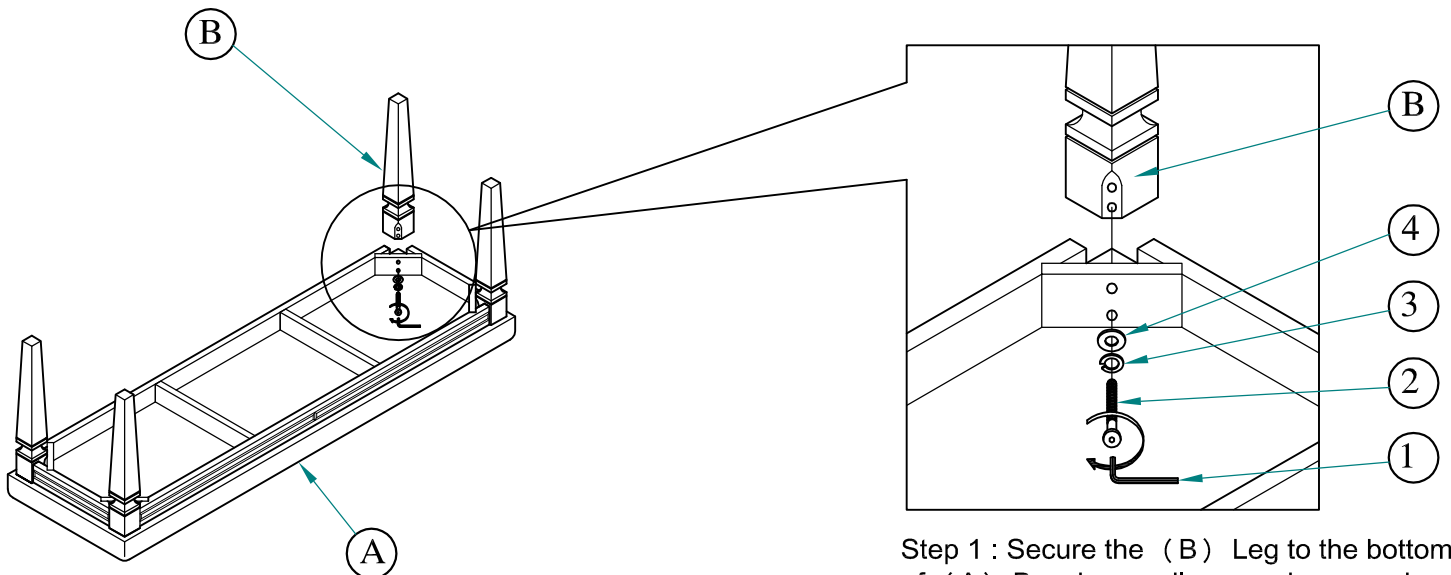

ASSEMBLY INSTRUCTION

GLOBAL FURNITURE USA

MODEL : 9749 PARIS
DESCRIPTION : PARIS-BN-AL

Thank you for purchasing this quality product. Be sure to check all packing material carefully for small parts which may have loose inside the carton during shipment. Identify and count all parts and compare with the parts list below.

PART LIST#

NO	NAME	PART	QTY
A	Bench		1pc
B	Leg		4pcs

HARDWARE LIST

NO	NAME	PART	QTY
1	Allen Key		1pc
2	JCBB M8 x 60mm		8pcs
3	M8 " Spring Washer		8pcs
4	5/16" Flat Washer		8pcs

Step 1 : Secure the (B) Leg to the bottom of (A) Bench as a diagram shown and tighten with (2) JCBB M8 x 60mm, (3) M8 Spring Washer & (4) 5/16" Flat Washer.