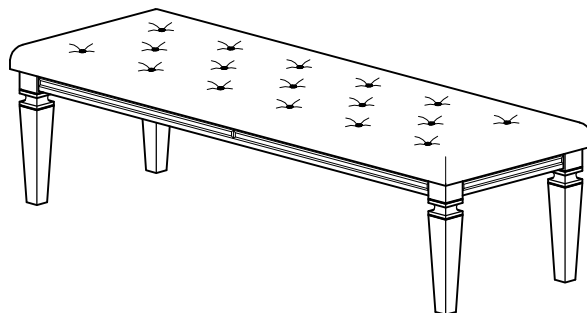

ASSEMBLY INSTRUCTION

GLOBAL FURNITURE USA

MODEL : 9749 PARIS
DESCRIPTION : PARIS-BN-AL

Thank you for purchasing this quality product. Be sure to check all packing material carefully for small parts which may have loose inside the carton during shipment. Identify and count all parts and compare with the parts list below.

PART LIST#

NO	NAME	PART	QTY
A	Bench		1pc
B	Leg		4pcs

HARDWARE LIST

NO	NAME	PART	QTY
1	Allen Key		1pc
2	JCBB M8 x 60mm		8pcs
3	M8 " Spring Washer		8pcs
4	5/16" Flat Washer		8pcs

Step 1 : Secure the (B) Leg to the bottom of (A) Bench as a diagram shown and tighten with (2) JCBB M8 x 60mm, (3) M8 Spring Washer & (4) 5/16" Flat Washer.